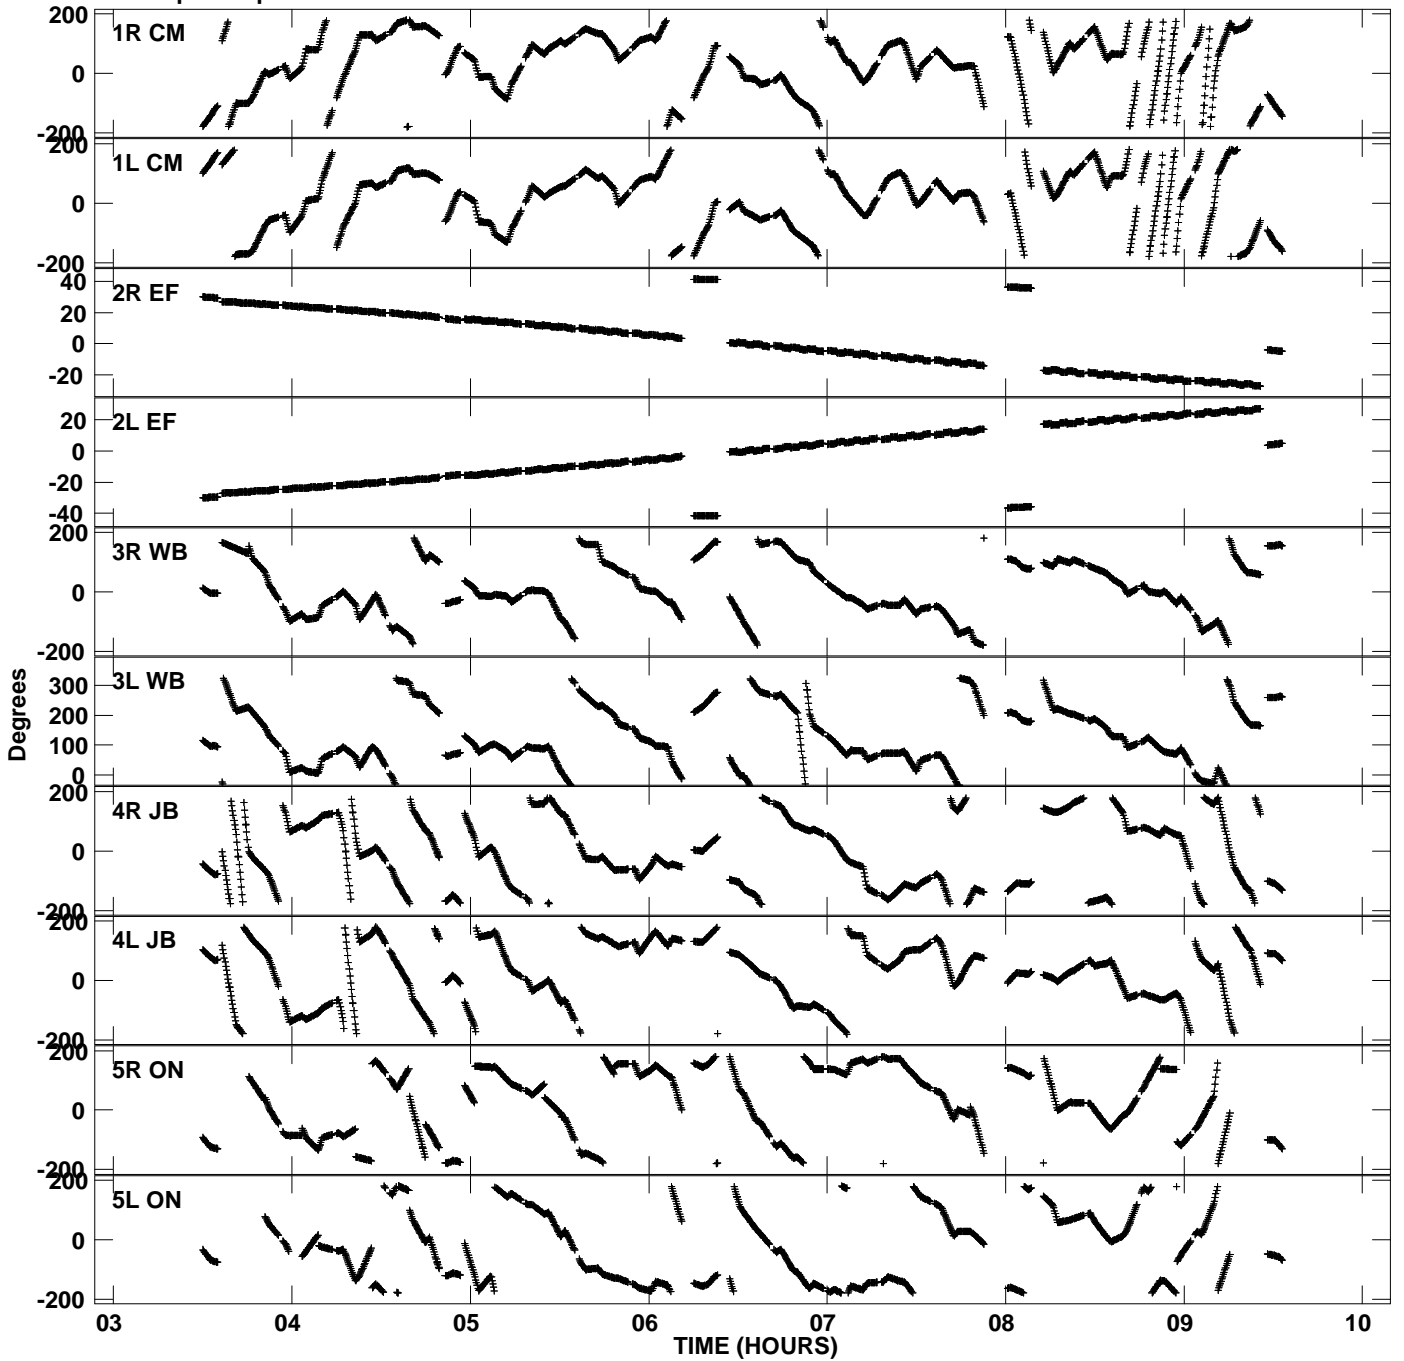

Plot file version 1 created 16-JUN-2009 16:58:56
Gain phs vs UTC time for EM069D_2.UVDATA.1
CL 3 Rpol & Lpol IF 1

Plot file version 2 created 16-JUN-2009 16:58:56
Gain phs vs UTC time for EM069D_2.UVDATA.1
CL 3 Rpol & Lpol IF 1