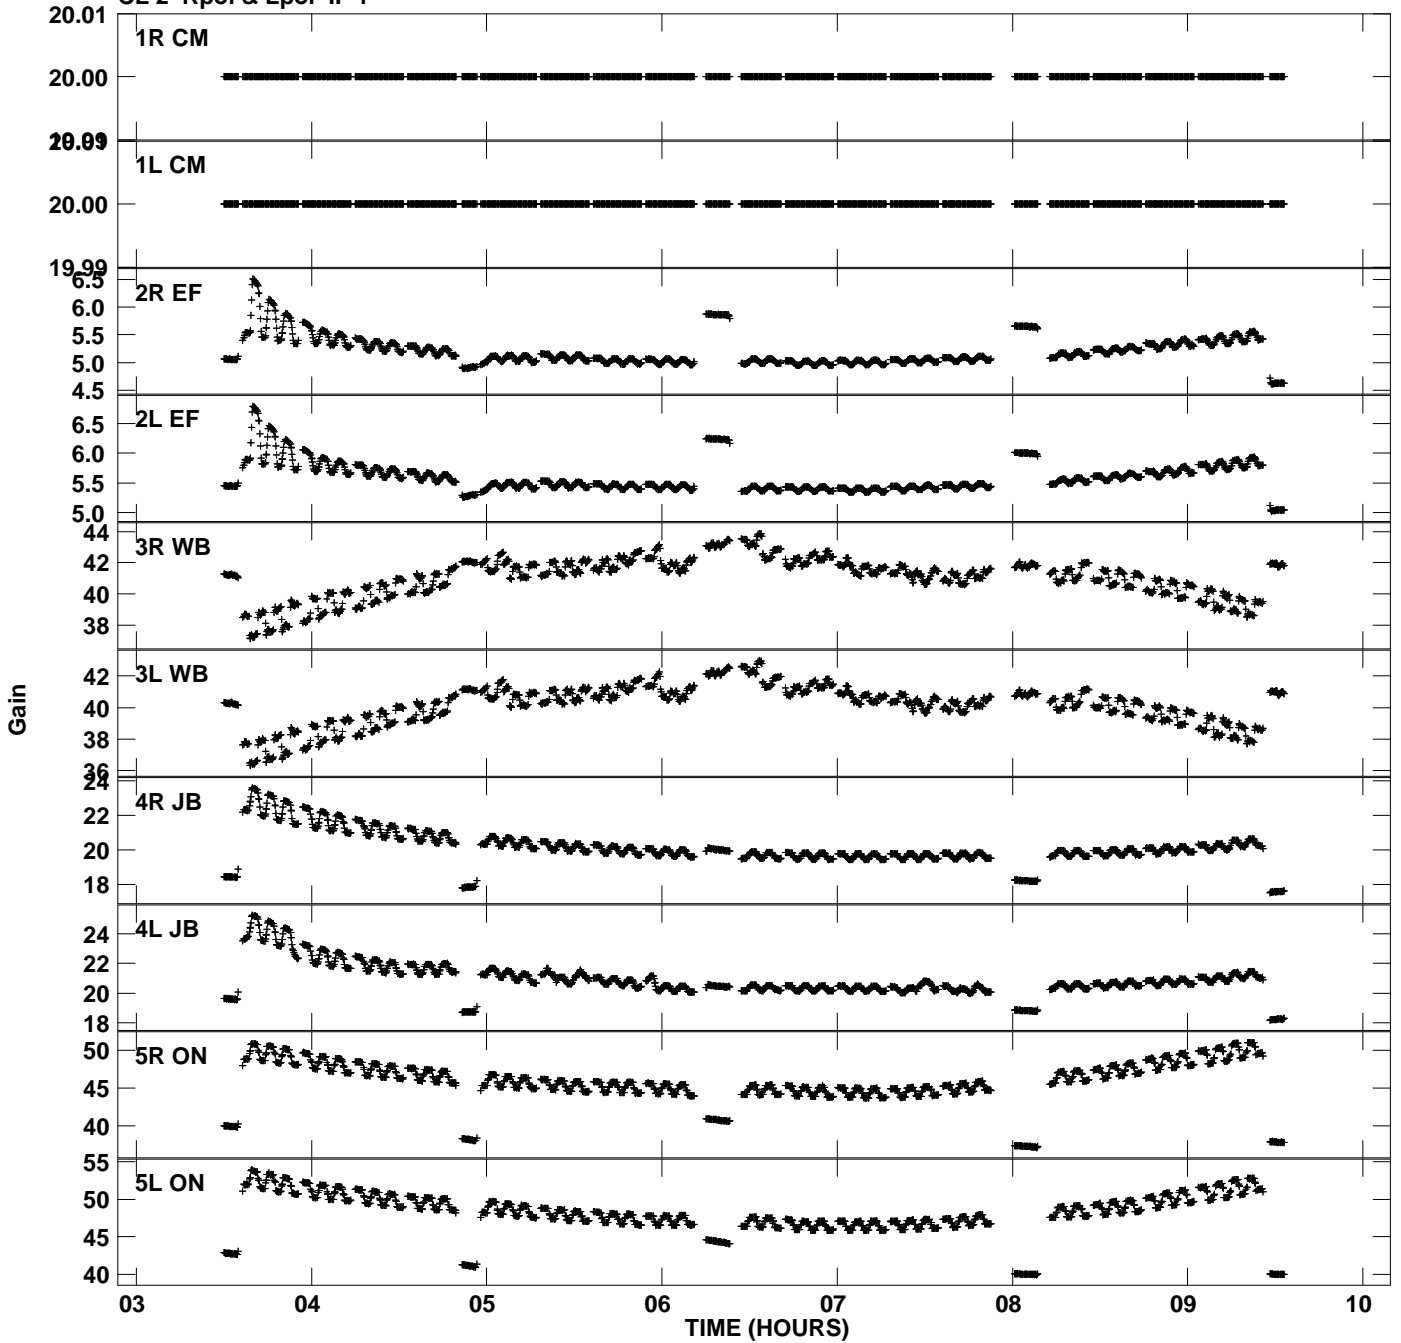

Plot file version 1 created 16-JUN-2009 14:31:50
Gain amp vs UTC time for EM069D_2.UVDATA.1
CL 2 Rpol & Lpol IF 1

Plot file version 2 created 16-JUN-2009 14:31:50
Gain amp vs UTC time for EM069D_2.UVDATA.1
CL 2 Rpol & Lpol IF 1