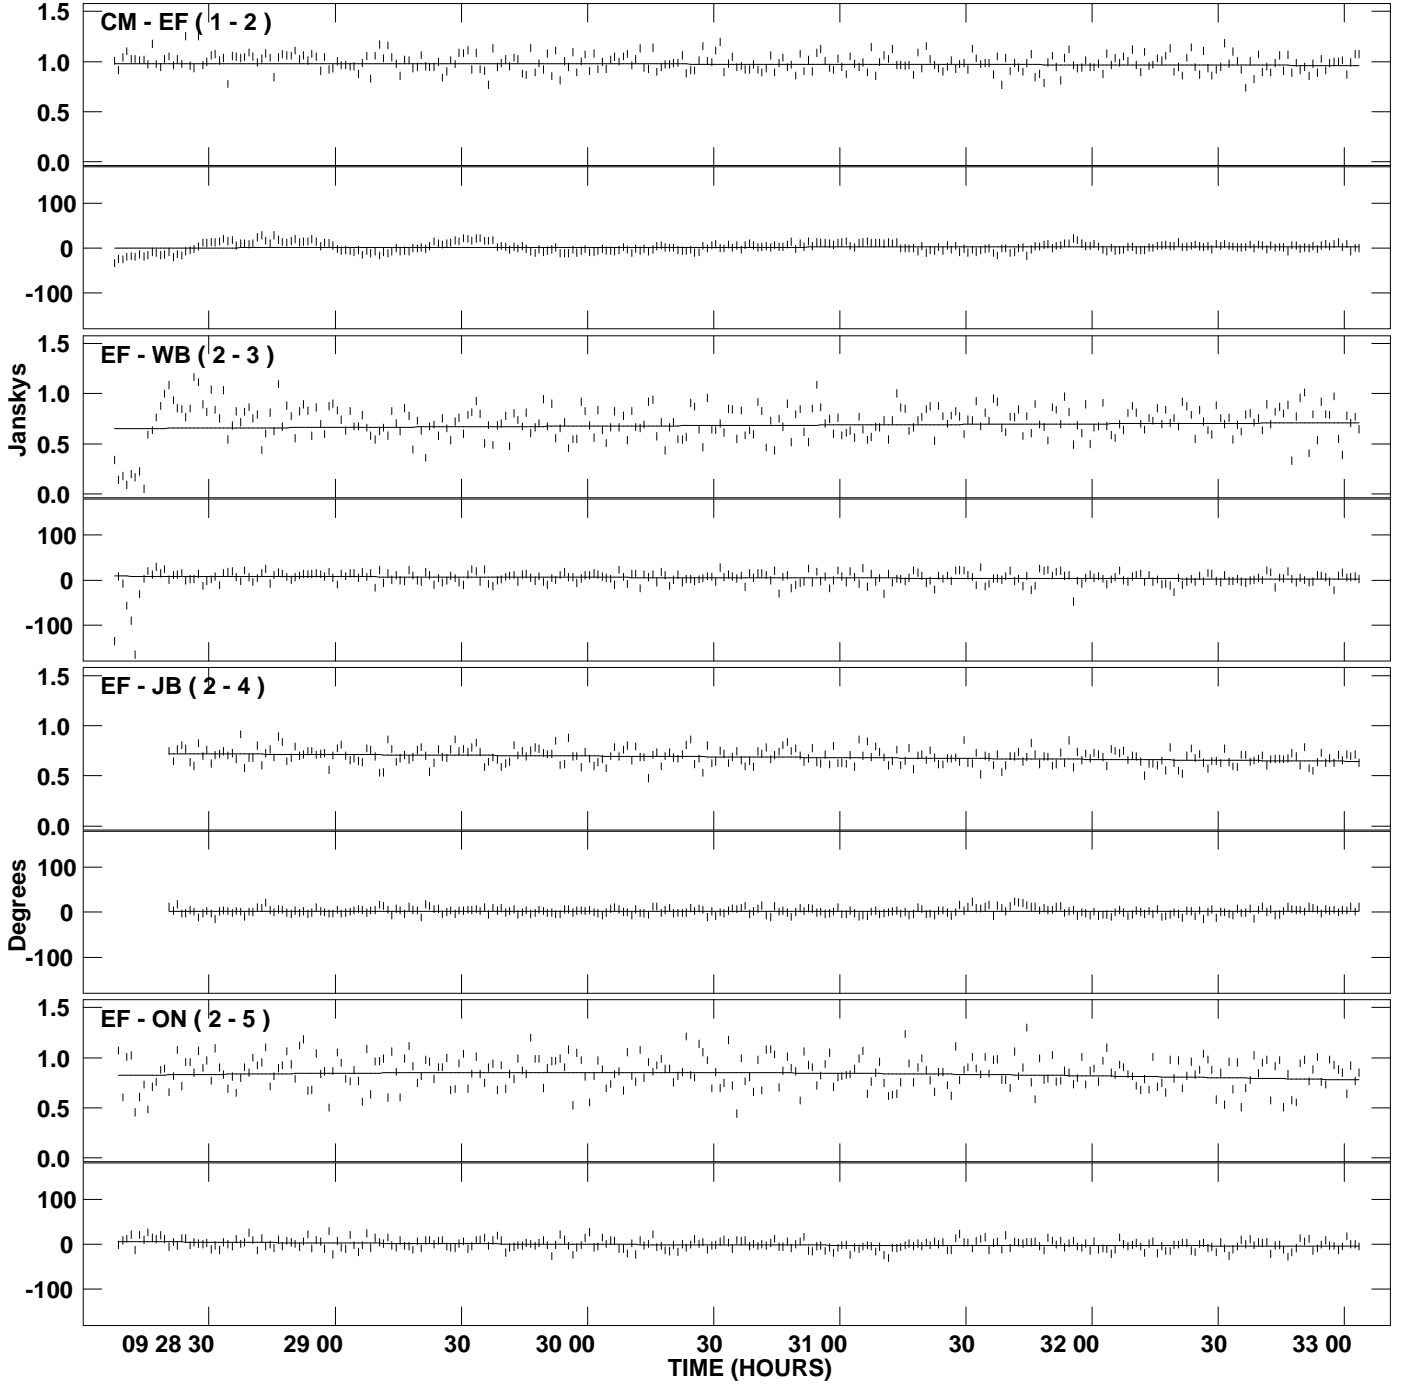

PLot file version 1 created 16-JUN-2009 19:15:17
Amplitude and Phase vs Time for J2101+0341.MULTI.1 CL # 7
IF 1 CHAN 1 STK LL of J2101+0341.ICL001.7

PLot file version 2 created 16-JUN-2009 19:15:17
Amplitude and Phase vs Time for J2101+0341.MULTI.1 CL # 7
IF 1 CHAN 1 STK LL of J2101+0341.ICL001.7

PLot file version 3 created 16-JUN-2009 19:15:18
Amplitude and Phase vs Time for J2101+0341.MULTI.1 CL # 7
IF 1 CHAN 1 STK RR of J2101+0341.ICL001.7

PLot file version 4 created 16-JUN-2009 19:15:18
Amplitude and Phase vs Time for J2101+0341.MULTI.1 CL # 7
IF 1 CHAN 1 STK RR of J2101+0341.ICL001.7