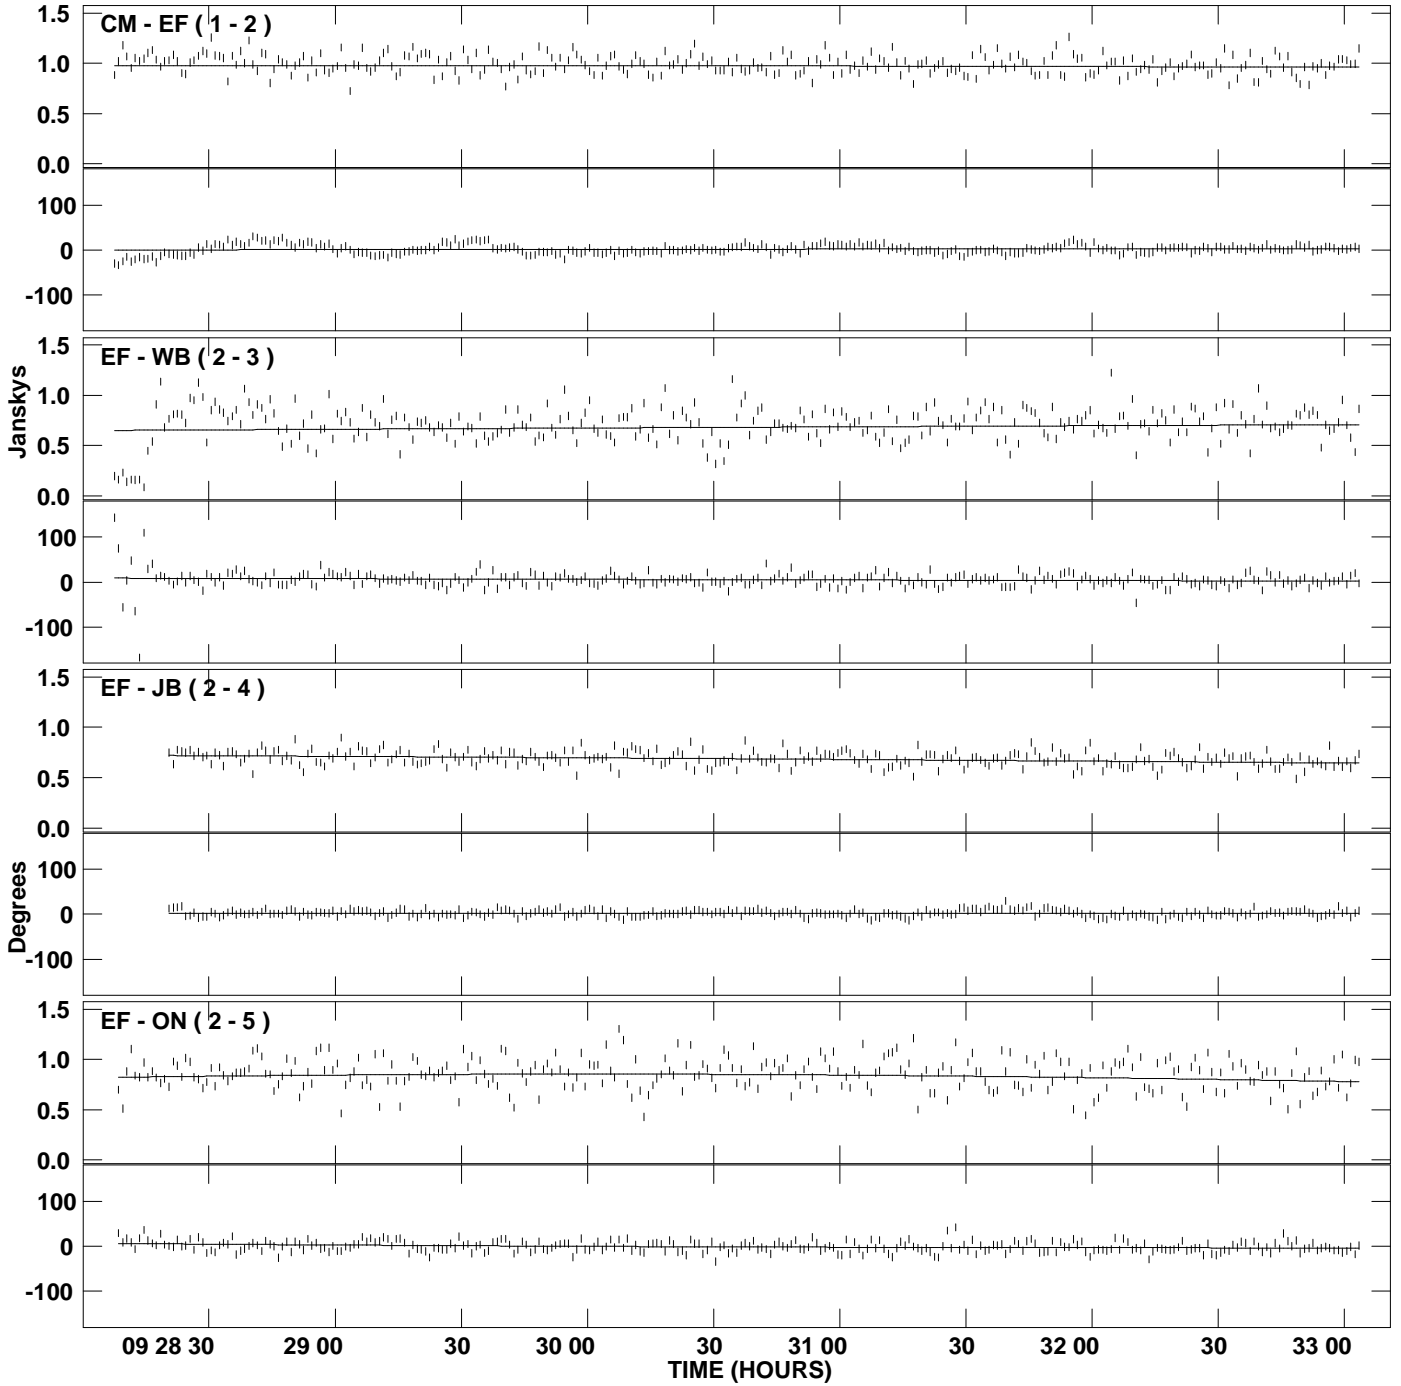

PLot file version 1 created 16-JUN-2009 19:15:17
Amplitude and Phase vs Time for J2101+0341.MULTI.1 CL # 7
IF 1 CHAN 1 STK LL of J2101+0341.ICL001.7

PLot file version 2 created 16-JUN-2009 19:15:17
Amplitude and Phase vs Time for J2101+0341.MULTI.1 CL # 7
IF 1 CHAN 1 STK LL of J2101+0341.ICL001.7

PLot file version 3 created 16-JUN-2009 19:15:18
Amplitude and Phase vs Time for J2101+0341.MULTI.1 CL # 7
IF 1 CHAN 1 STK RR of J2101+0341.ICL001.7

PLot file version 4 created 16-JUN-2009 19:15:18
Amplitude and Phase vs Time for J2101+0341.MULTI.1 CL # 7
IF 1 CHAN 1 STK RR of J2101+0341.ICL001.7