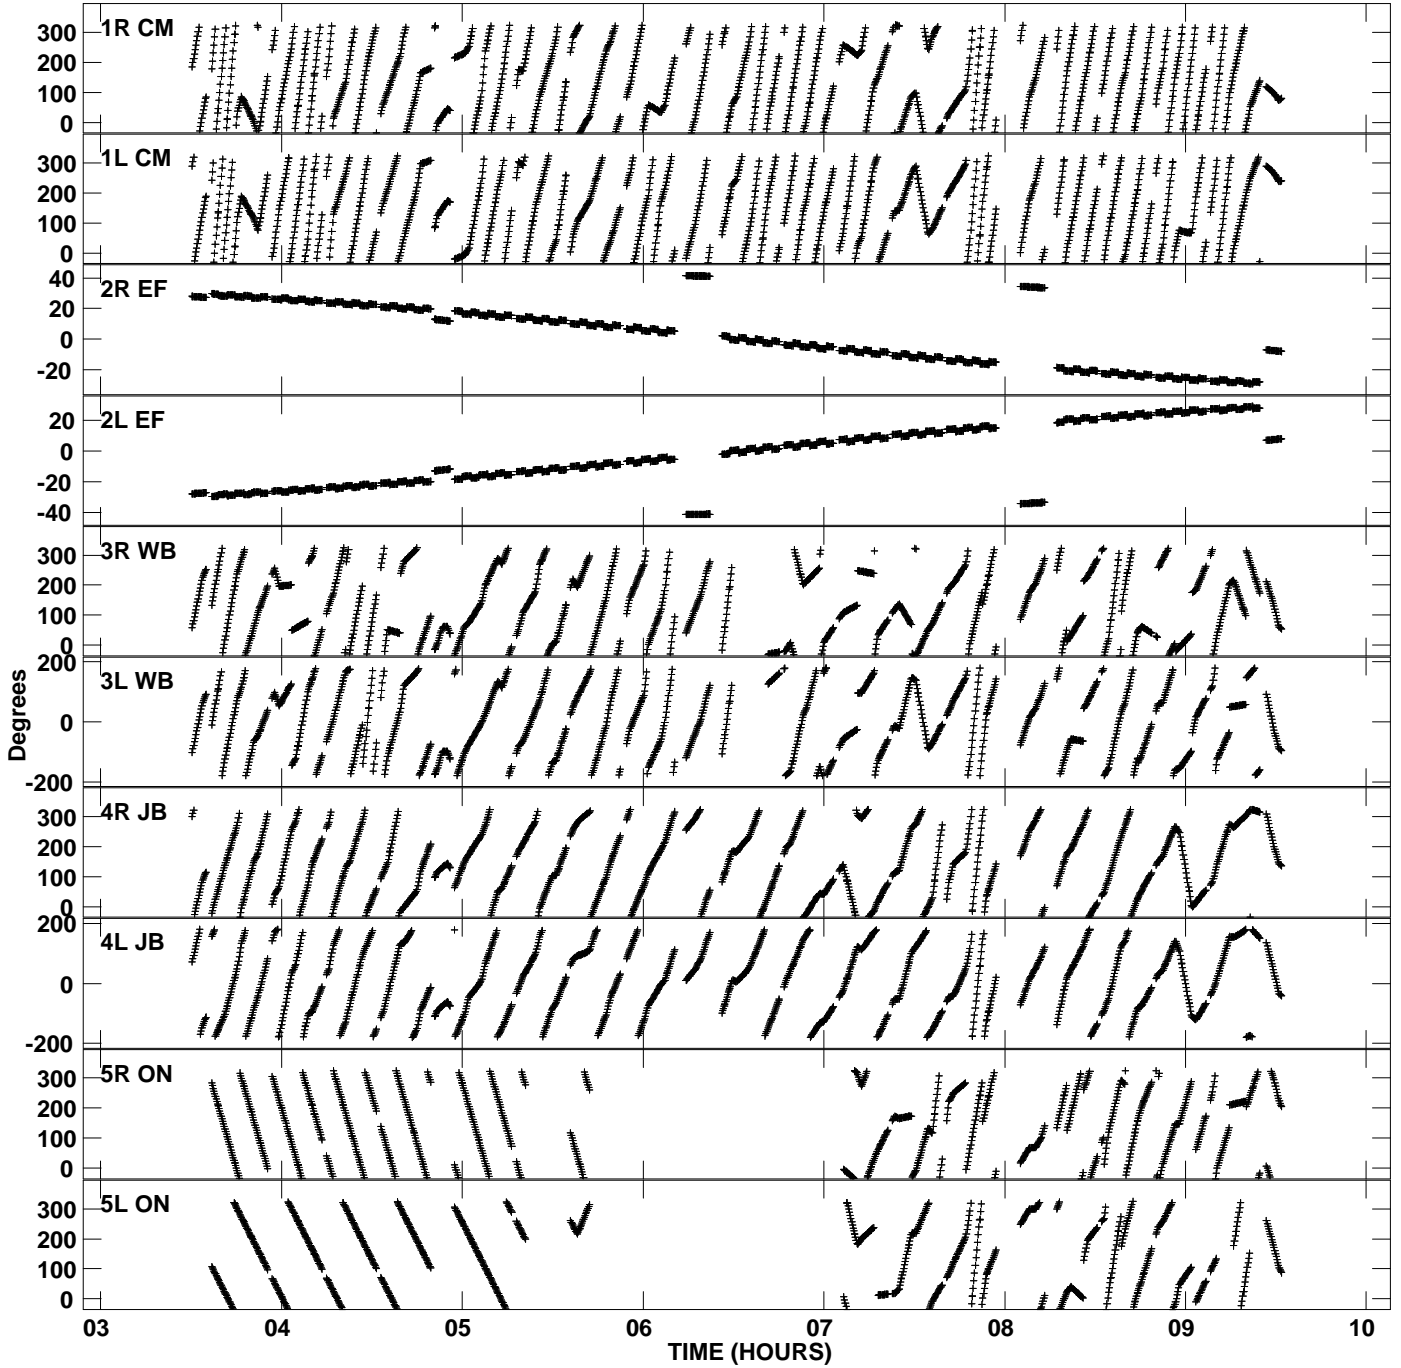

Plot file version 1 created 16-JUN-2009 23:53:10
Gain phs vs UTC time for EM069F_2.UVDATA.1
CL 3 Rpol & Lpol IF 1

Plot file version 2 created 16-JUN-2009 23:53:10
Gain phs vs UTC time for EM069F_2.UVDATA.1
CL 3 Rpol & Lpol IF 1