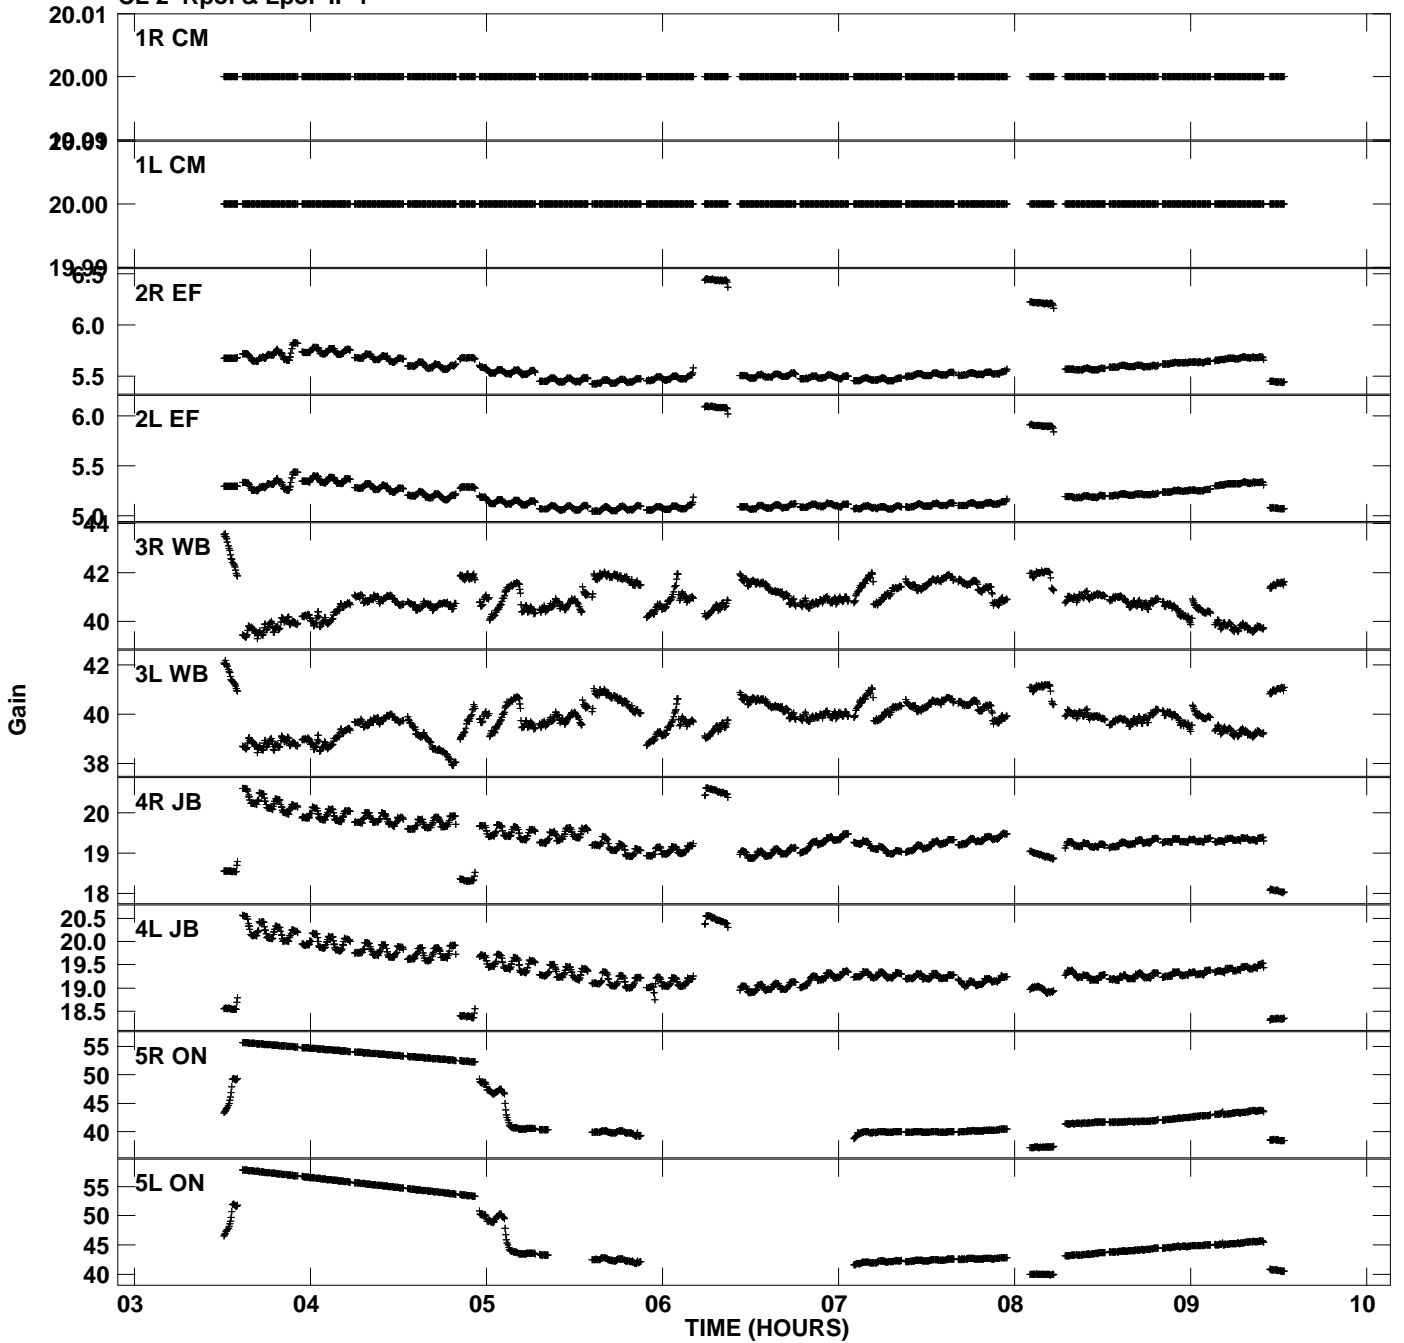

Plot file version 1 created 16-JUN-2009 18:13:55
Gain amp vs UTC time for EM069F_2.UVDATA.1
CL 2 Rpol & Lpol IF 1

Plot file version 2 created 16-JUN-2009 18:13:56
Gain amp vs UTC time for EM069F_2.UVDATA.1
CL 2 Rpol & Lpol IF 1