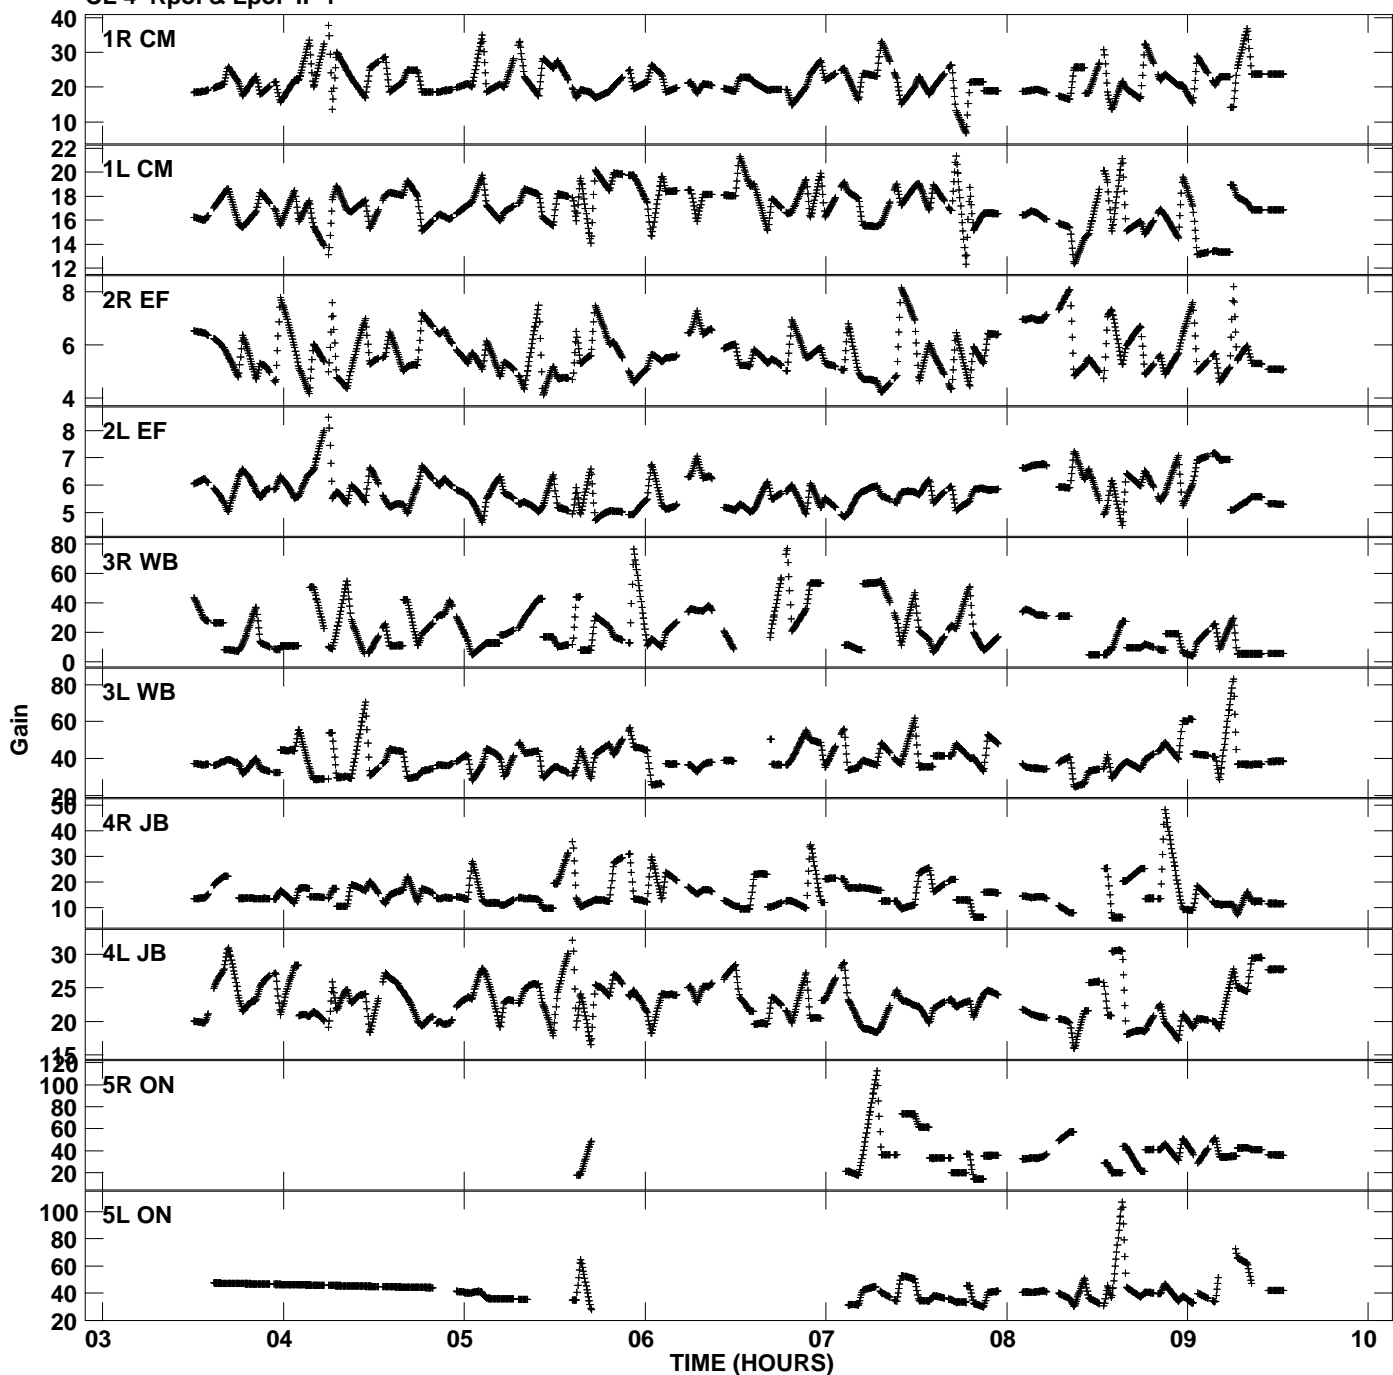

Plot file version 1 created 17-JUN-2009 01:41:16
Gain amp vs UTC time for EM069F_2.TMP.1
CL 4 Rpol & Lpol IF 1

Plot file version 2 created 17-JUN-2009 01:41:16
Gain amp vs UTC time for EM069F_2.TMP.1
CL 4 Rpol & Lpol IF 1