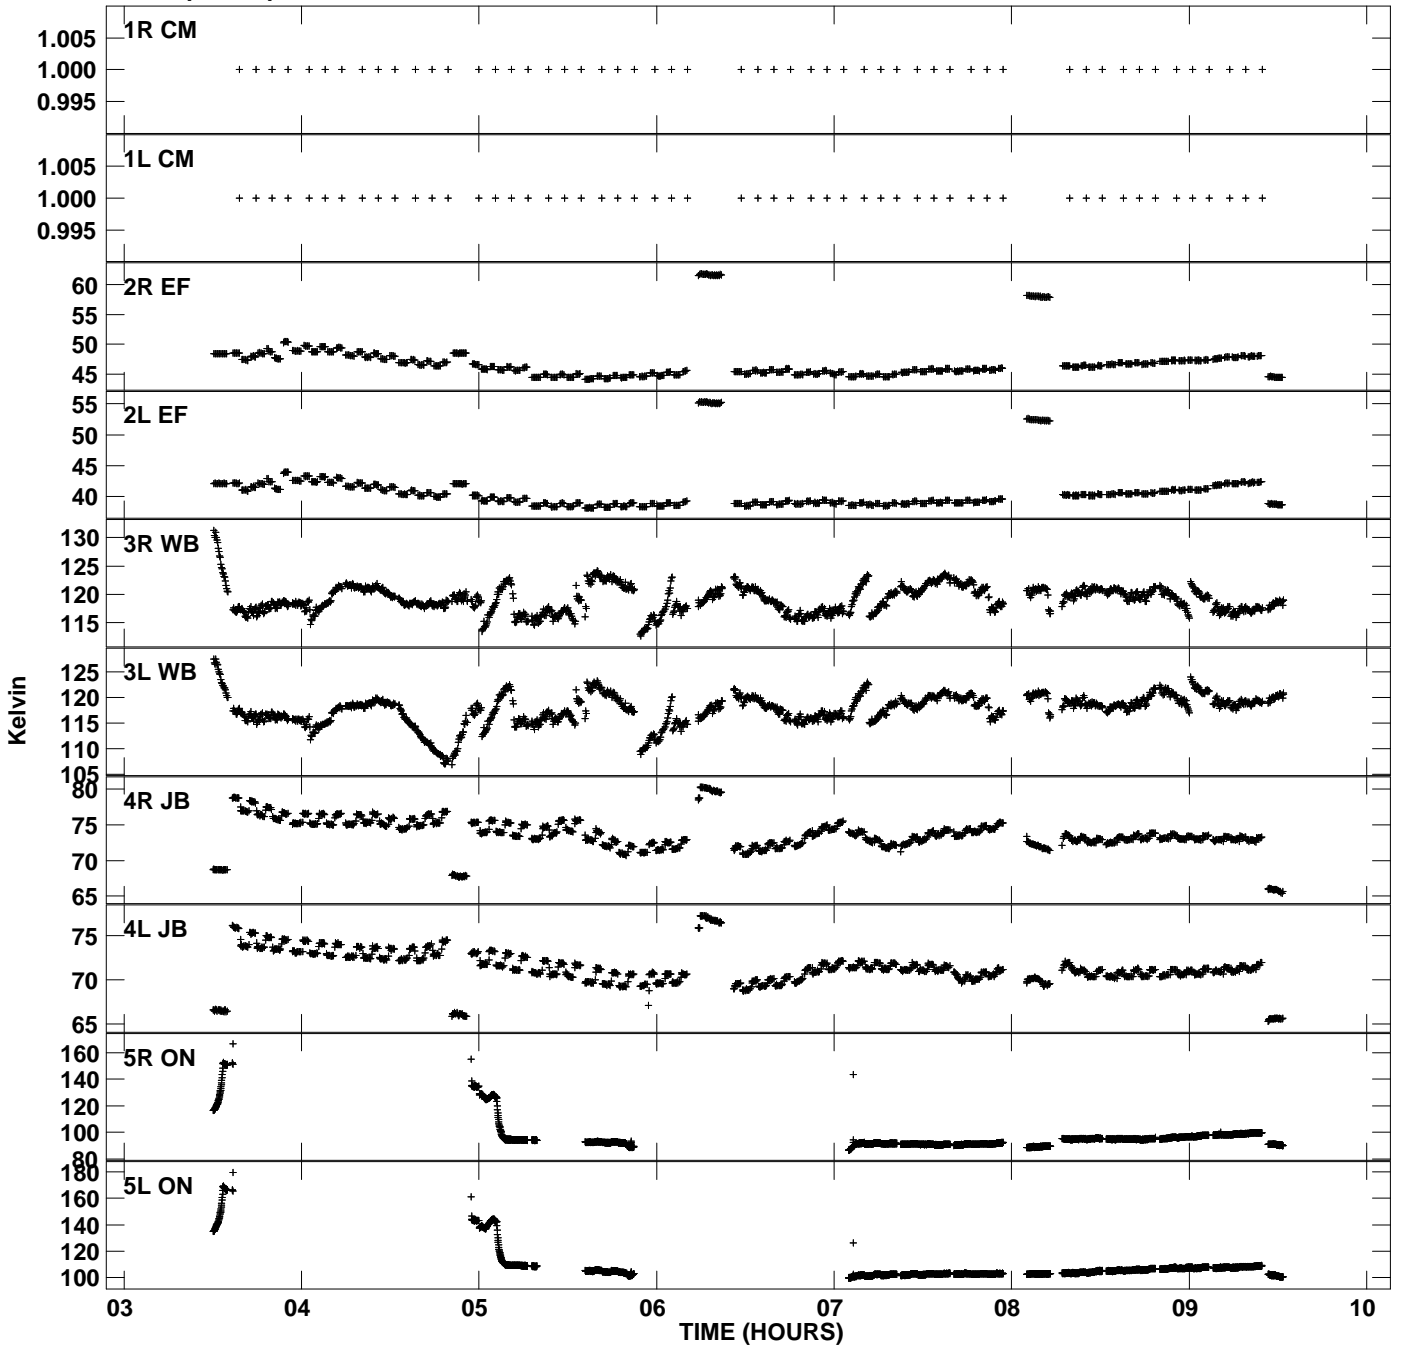

Plot file version 1 created 16-JUN-2009 18:13:46
Tsyst vs UTC time for EM069F_2.UVDATA.1
TY 1 Rpol & Lpol IF 1

Plot file version 2 created 16-JUN-2009 18:13:46
Tsyst vs UTC time for EM069F_2.UVDATA.1
TY 1 Rpol & Lpol IF 1