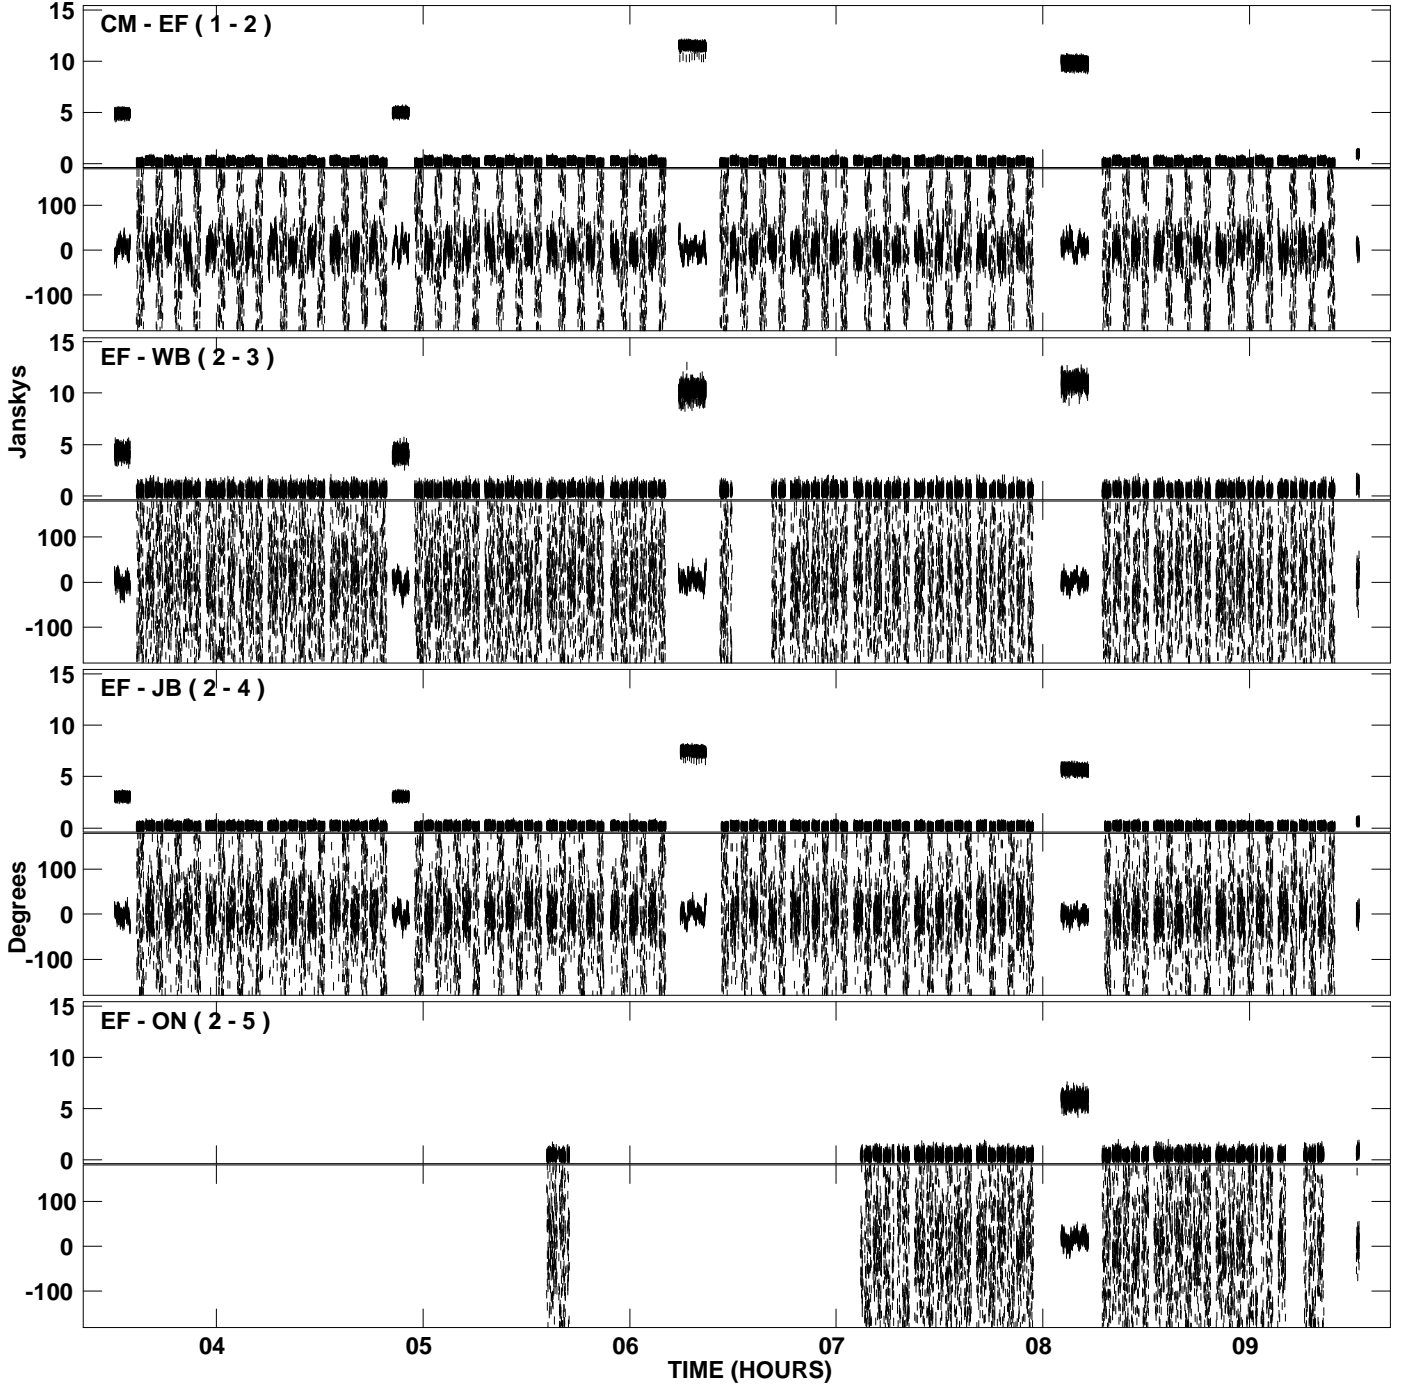

PLot file version 1 created 17-JUN-2009 00:59:37
Amplitude and Phase vs Time for EM069F 2.UVDATA.1 Vect aver. CL # 3
IF 1 CHAN 1 - 1024 STK LL

PLot file version 2 created 17-JUN-2009 00:59:37
Amplitude and Phase vs Time for EM069F 2.UVDATA.1 Vect aver. CL # 3
IF 1 CHAN 1 - 1024 STK LL

PLot file version 3 created 17-JUN-2009 01:13:42
Amplitude andPhase vs Time for EM069F 2.UVDATA.1 Vect aver. CL # 3
IF 1 CHAN 1 - 1024 STK RR

PLot file version 4 created 17-JUN-2009 01:13:43
Amplitude andPhase vs Time for EM069F 2.UVDATA.1 Vect aver. CL # 3
IF 1 CHAN 1 - 1024 STK RR