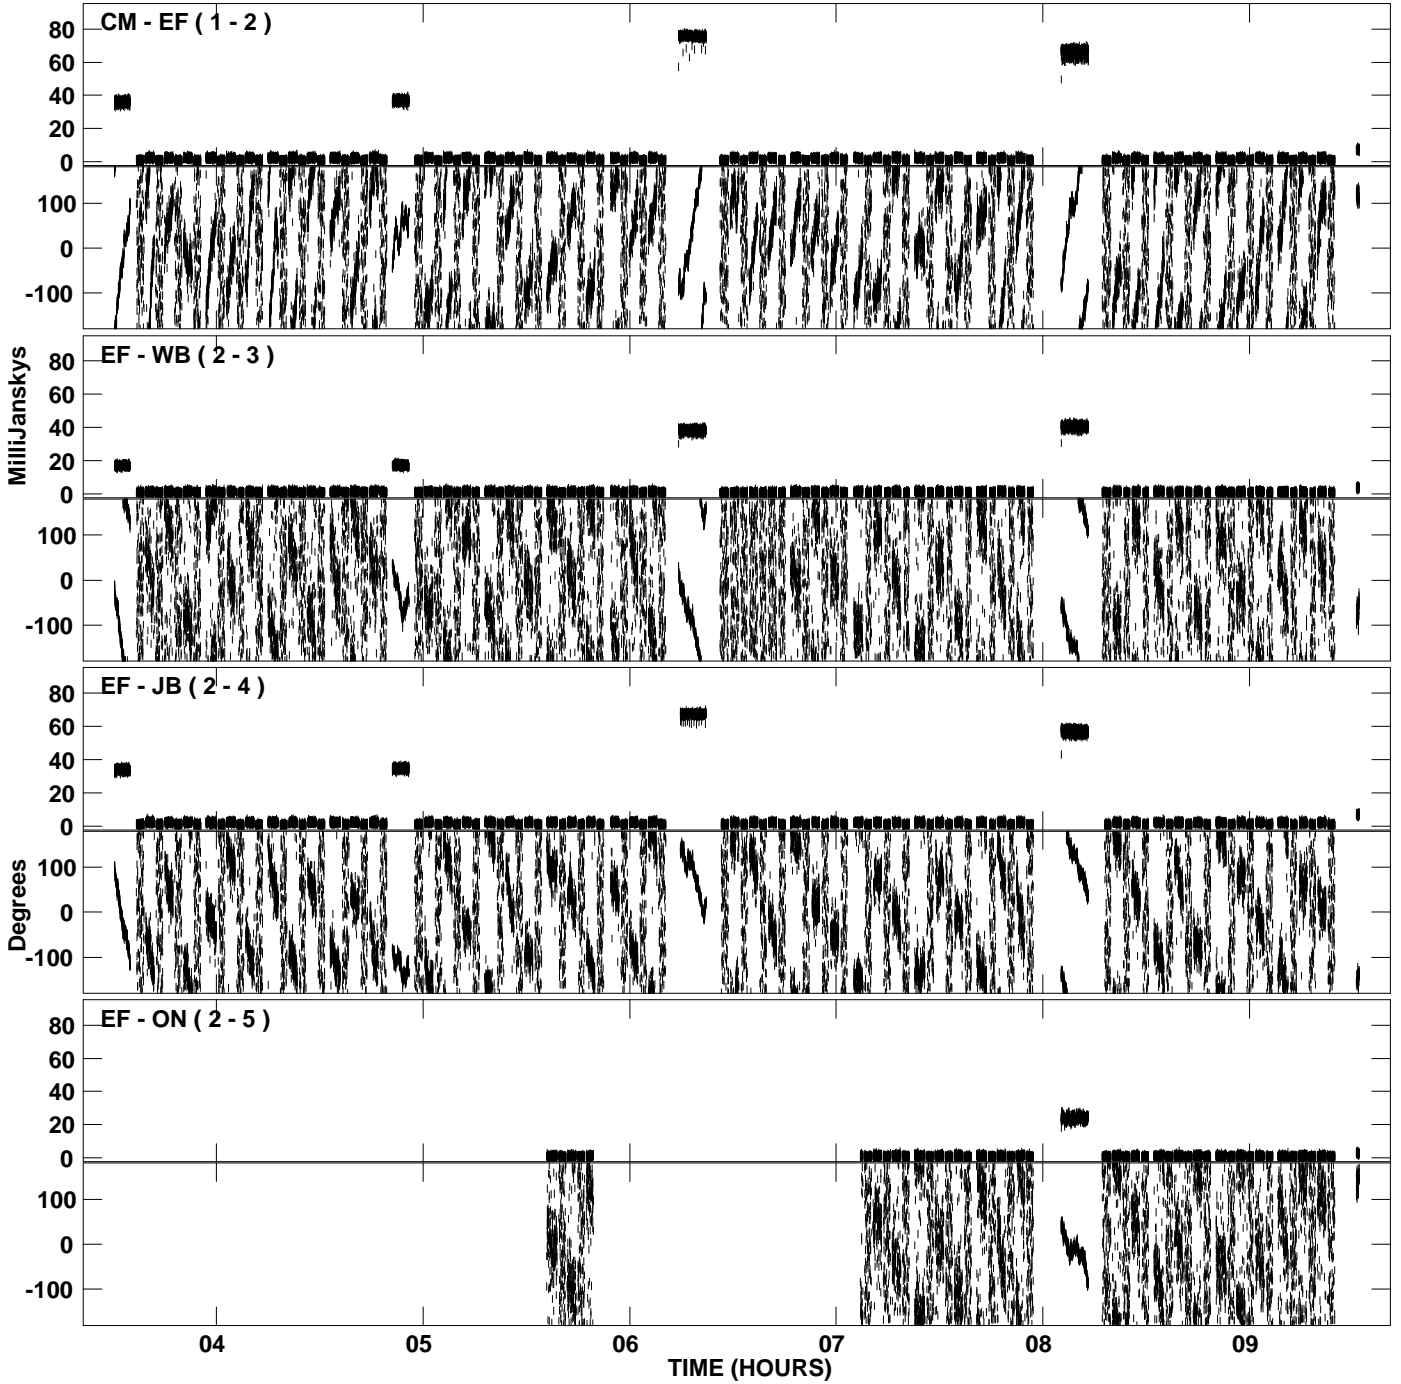

PLot file version 1 created 16-JUN-2009 17:01:20
Amplitude andPhase vs Time for EM069F 2.UVDATA.1 Vect aver.
IF 1 CHAN 1 - 1024 STK LL

PLot file version 2 created 16-JUN-2009 17:01:20
Amplitude andPhase vs Time for EM069F 2.UVDATA.1 Vect aver.
IF 1 CHAN 1 - 1024 STK LL

PLot file version 3 created 16-JUN-2009 17:12:32
Amplitude andPhase vs Time for EM069F 2.UVDATA.1 Vect aver.
IF 1 CHAN 1 - 1024 STK RR

PLot file version 4 created 16-JUN-2009 17:12:32
Amplitude andPhase vs Time for EM069F 2.UVDATA.1 Vect aver.
IF 1 CHAN 1 - 1024 STK RR