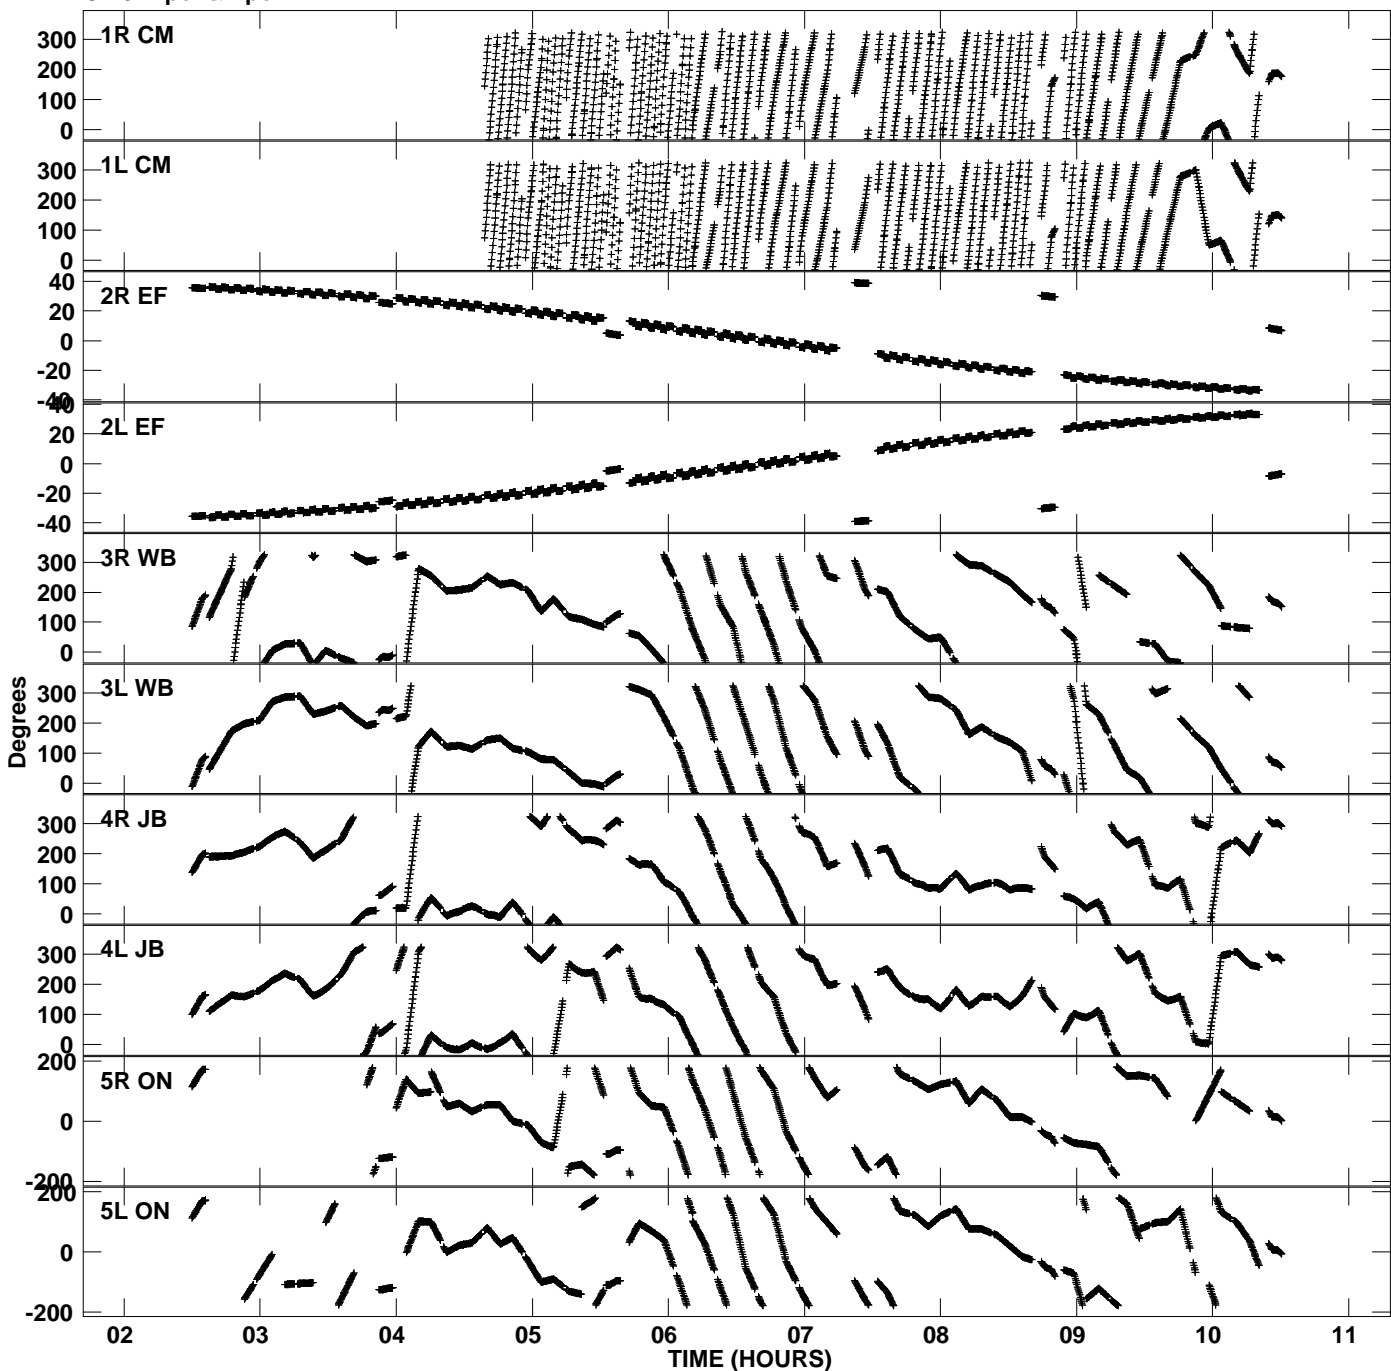

Plot file version 1 created 22-JUL-2009 12:05:15
Gain phs vs UTC time for EM071A_2.UVDATA.1
CL 3 Rpol & Lpol IF 1

Plot file version 2 created 22-JUL-2009 12:05:15
Gain phs vs UTC time for EM071A_2.UVDATA.1
CL 3 Rpol & Lpol IF 1