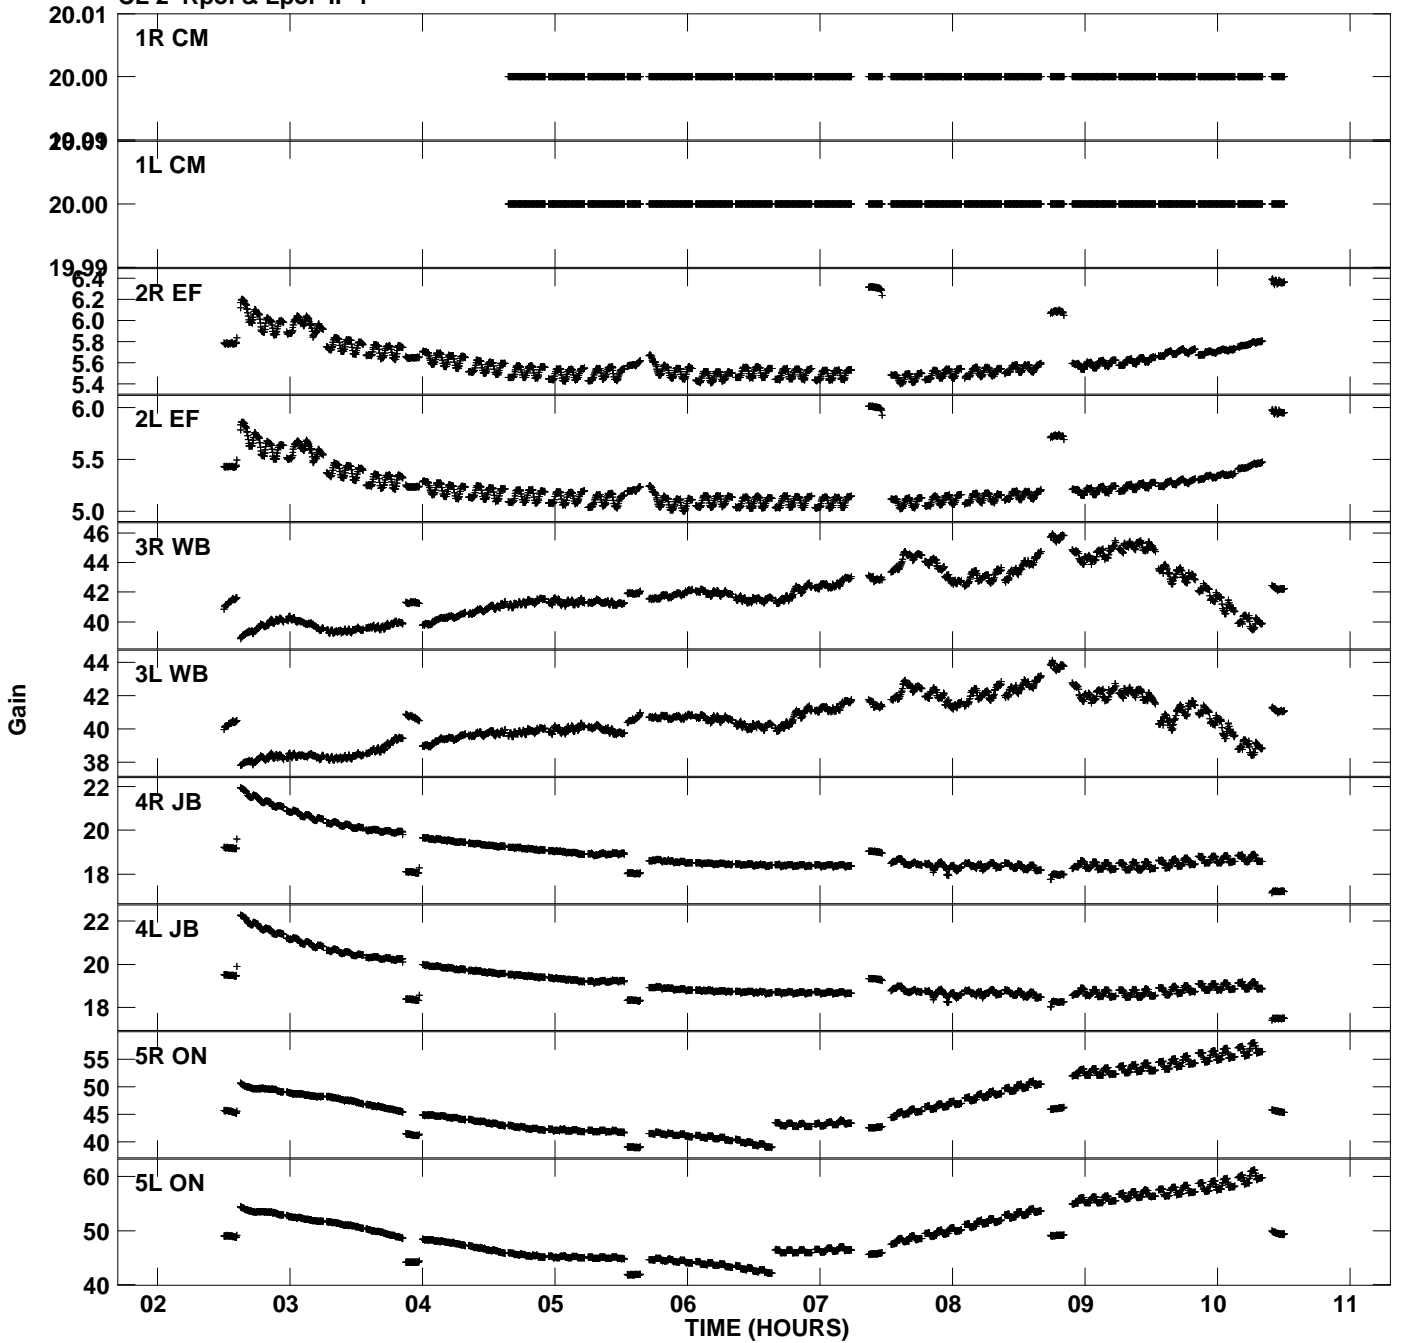

Plot file version 1 created 22-JUL-2009 08:44:45
Gain amp vs UTC time for EM071A_2.UVDATA.1
CL 2 Rpol & Lpol IF 1

Plot file version 2 created 22-JUL-2009 08:44:45
Gain amp vs UTC time for EM071A_2.UVDATA.1
CL 2 Rpol & Lpol IF 1