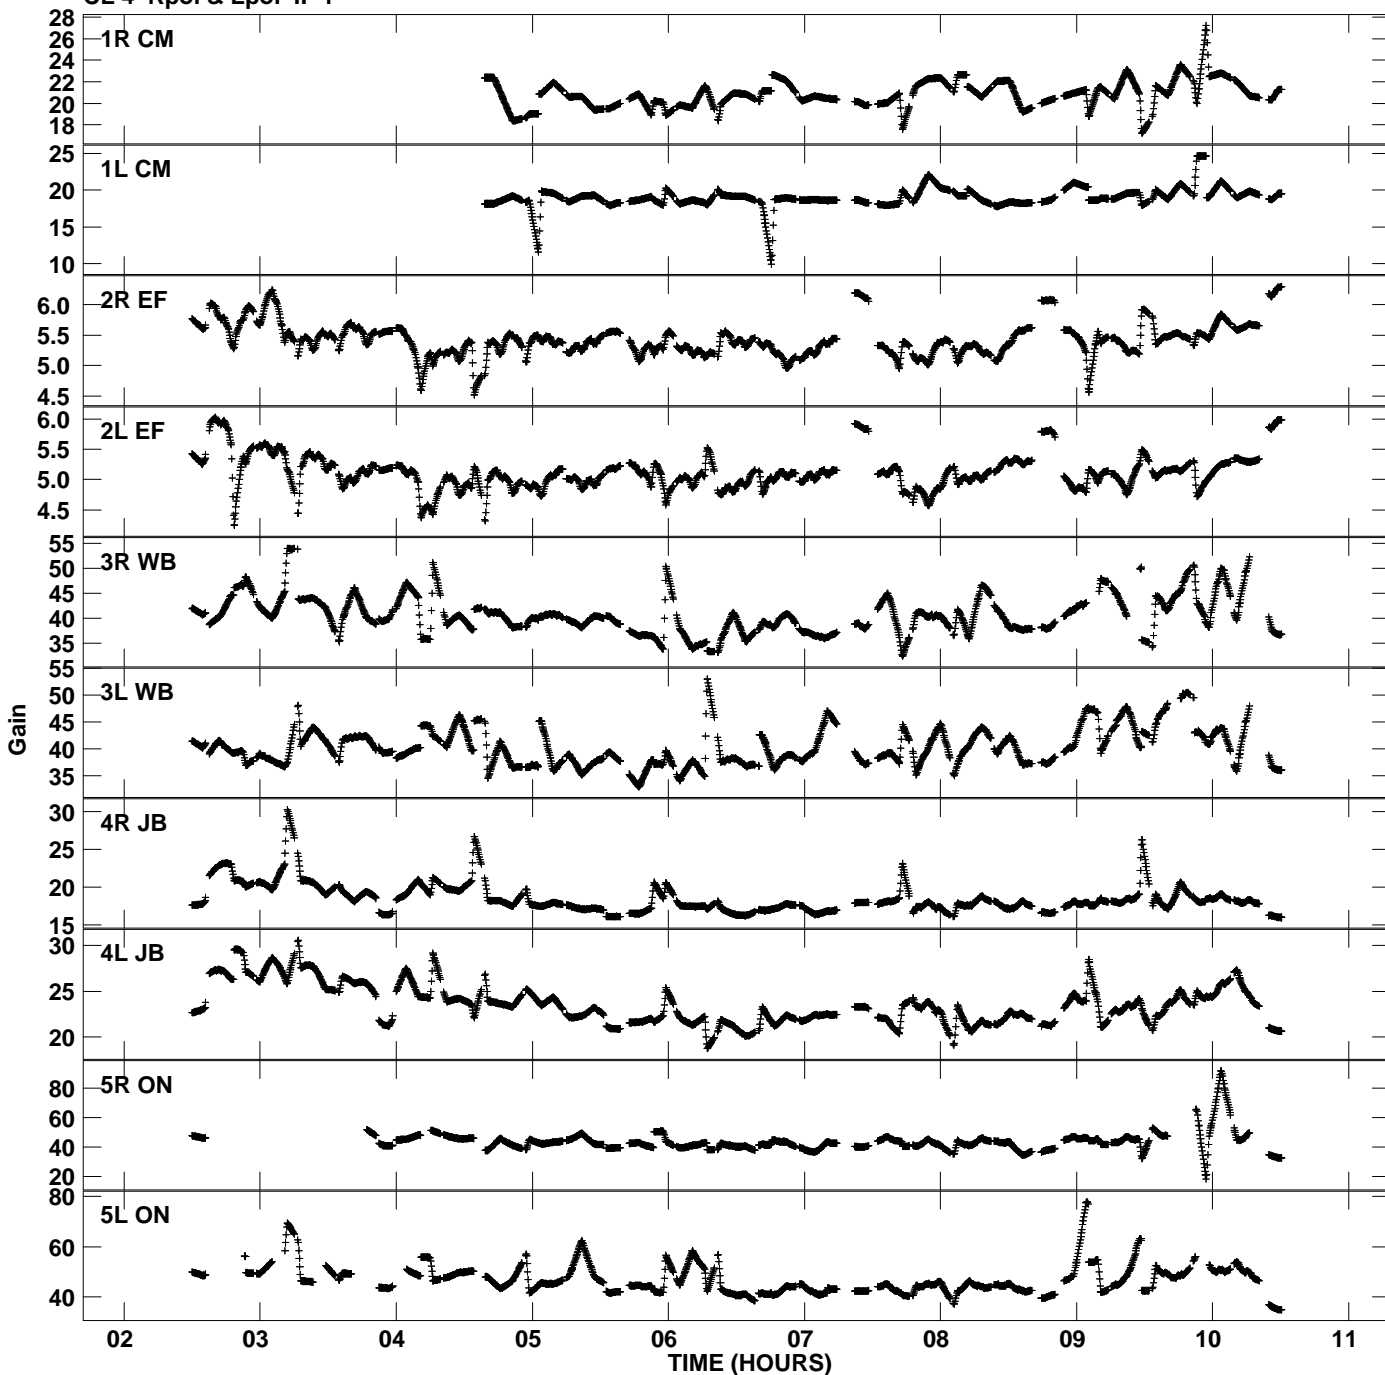

Plot file version 1 created 22-JUL-2009 13:39:39
Gain amp vs UTC time for EM071A_2.TMP.1
CL 4 Rpol & Lpol IF 1

Plot file version 2 created 22-JUL-2009 13:39:39
Gain amp vs UTC time for EM071A_2.TMP.1
CL 4 Rpol & Lpol IF 1