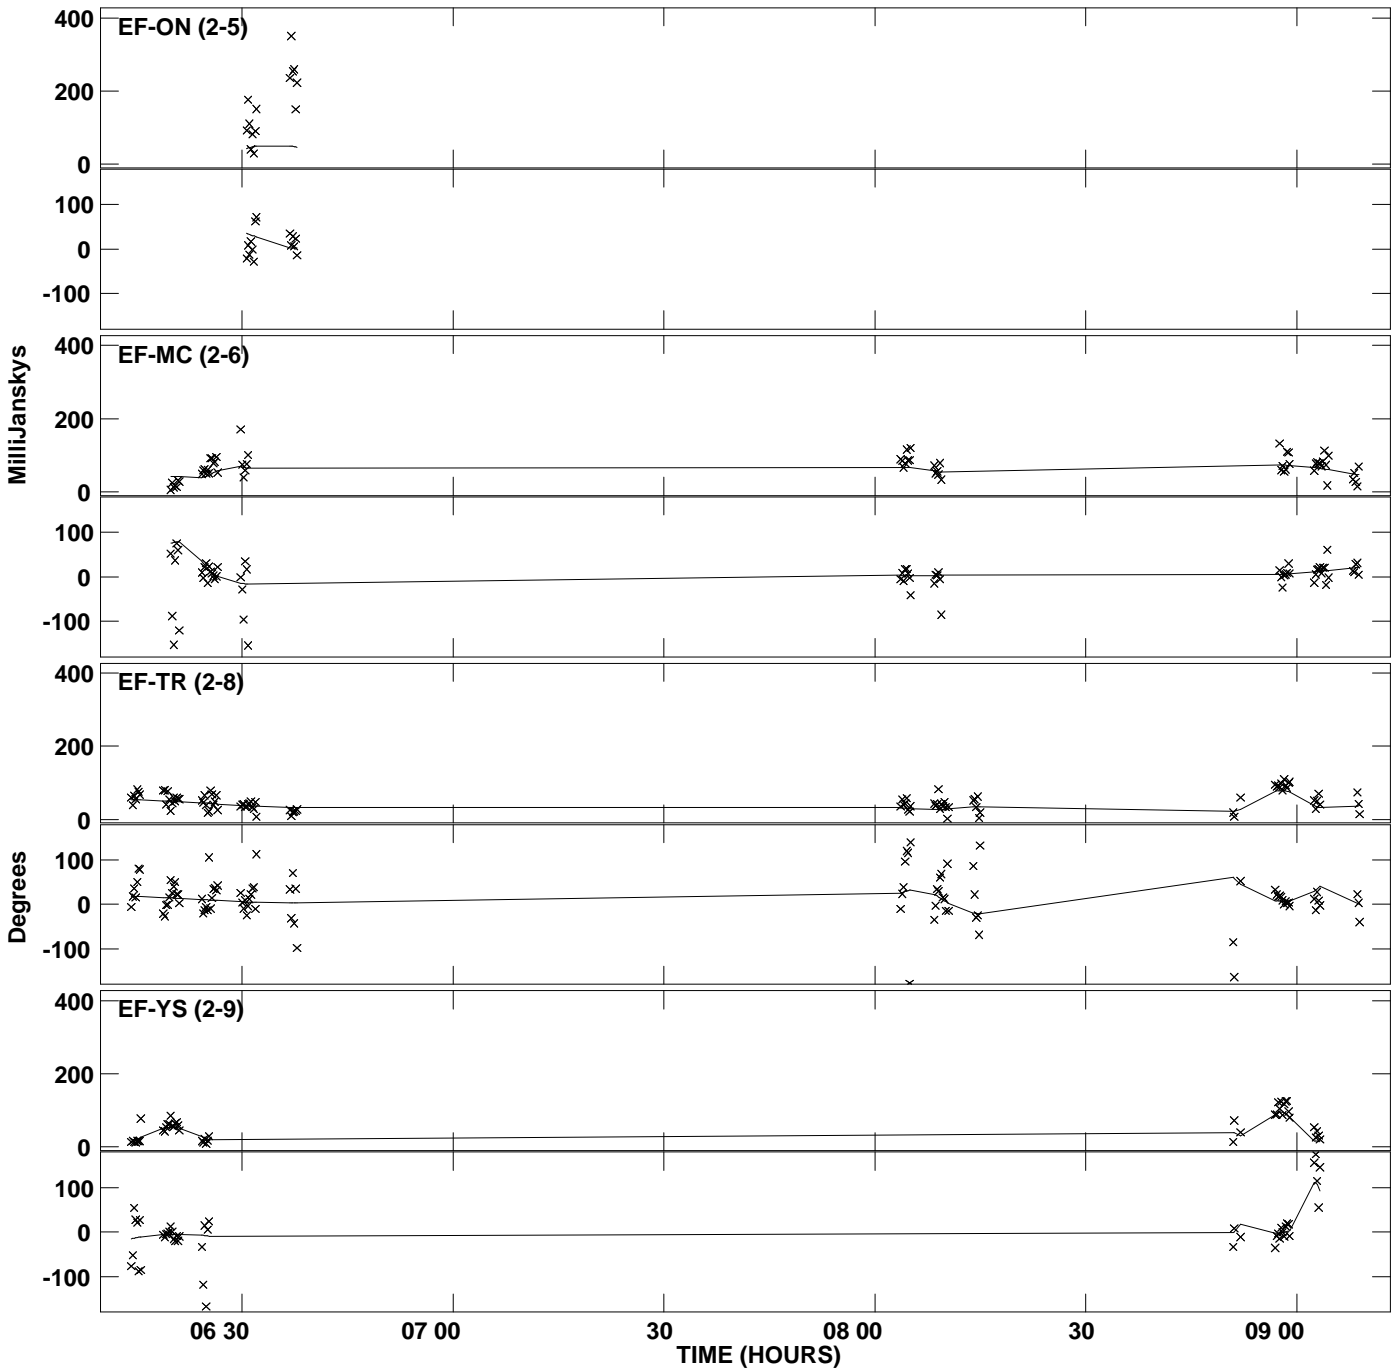

Plot file version 1 created 09-JUL-2010 13:50:32
Amplitude andPhase vs Time for G31.41.MULTI.1 Vect aver. CL # 3
IF 3 CHAN 1 STK LL of G31.41.ICL001.3

Plot file version 2 created 09-JUL-2010 13:52:36
Amplitude andPhase vs Time for G31.41.MULTI.1 Vect aver. CL # 3
IF 3 CHAN 1 STK RR of G31.41.ICL001.3

PLot file version 3 created 09-JUL-2010 13:52:36
Amplitude andPhase vs Time for G31.41.MULTI.1 Vect aver. CL # 3
IF 3 CHAN 1 STK RR of G31.41.ICL001.3