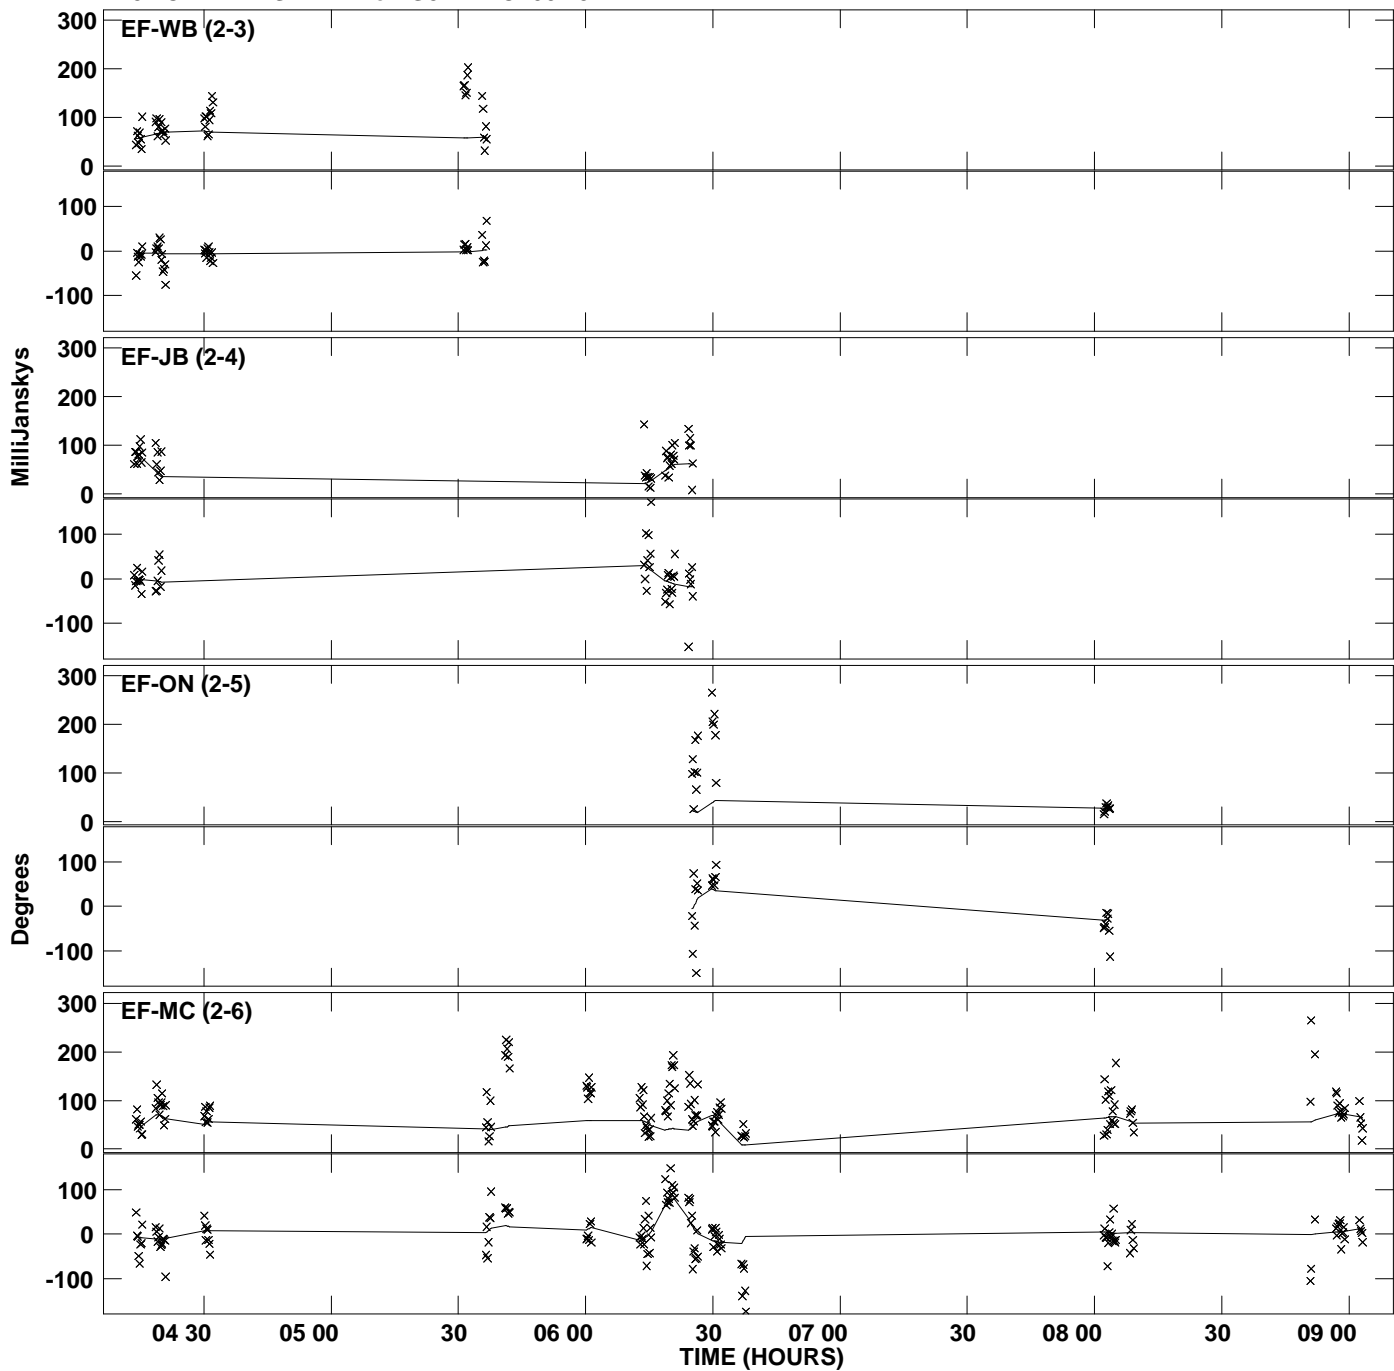

Plot file version 1 created 09-JUL-2010 13:50:32
Amplitude andPhase vs Time for G31.41.MULTI.1 Vect aver. CL # 3
IF 3 CHAN 1 STK LL of G31.41.ICL001.3

Plot file version 2 created 09-JUL-2010 13:52:36
Amplitude andPhase vs Time for G31.41.MULTI.1 Vect aver. CL # 3
IF 3 CHAN 1 STK RR of G31.41.ICL001.3

PLot file version 3 created 09-JUL-2010 13:52:36
Amplitude andPhase vs Time for G31.41.MULTI.1 Vect aver. CL # 3
IF 3 CHAN 1 STK RR of G31.41.ICL001.3