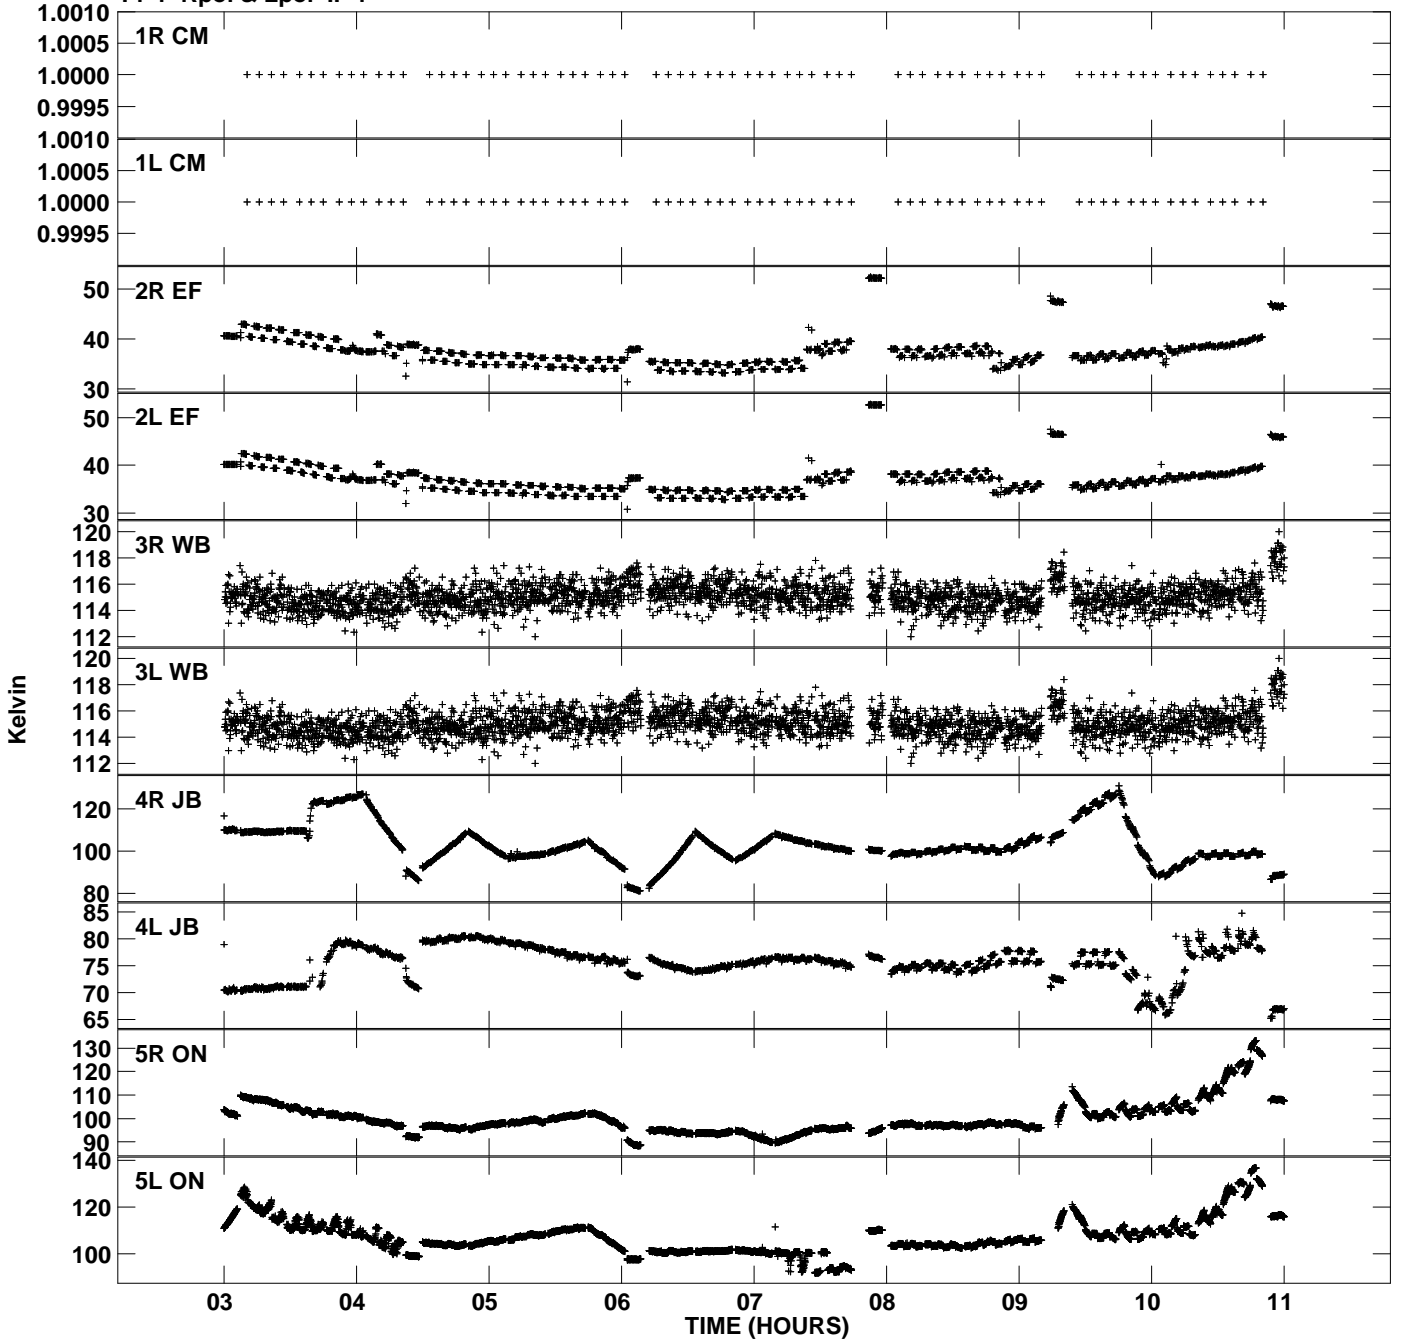

Plot file version 1 created 13-JUL-2010 01:41:10
Tsys vs UTC time for EM071B_2.UVDATA.1
TY 1 Rpol & Lpol IF 1

Plot file version 2 created 13-JUL-2010 01:41:12
Tsys vs UTC time for EM071B_2.UVDATA.1
TY 1 Rpol & Lpol IF 1