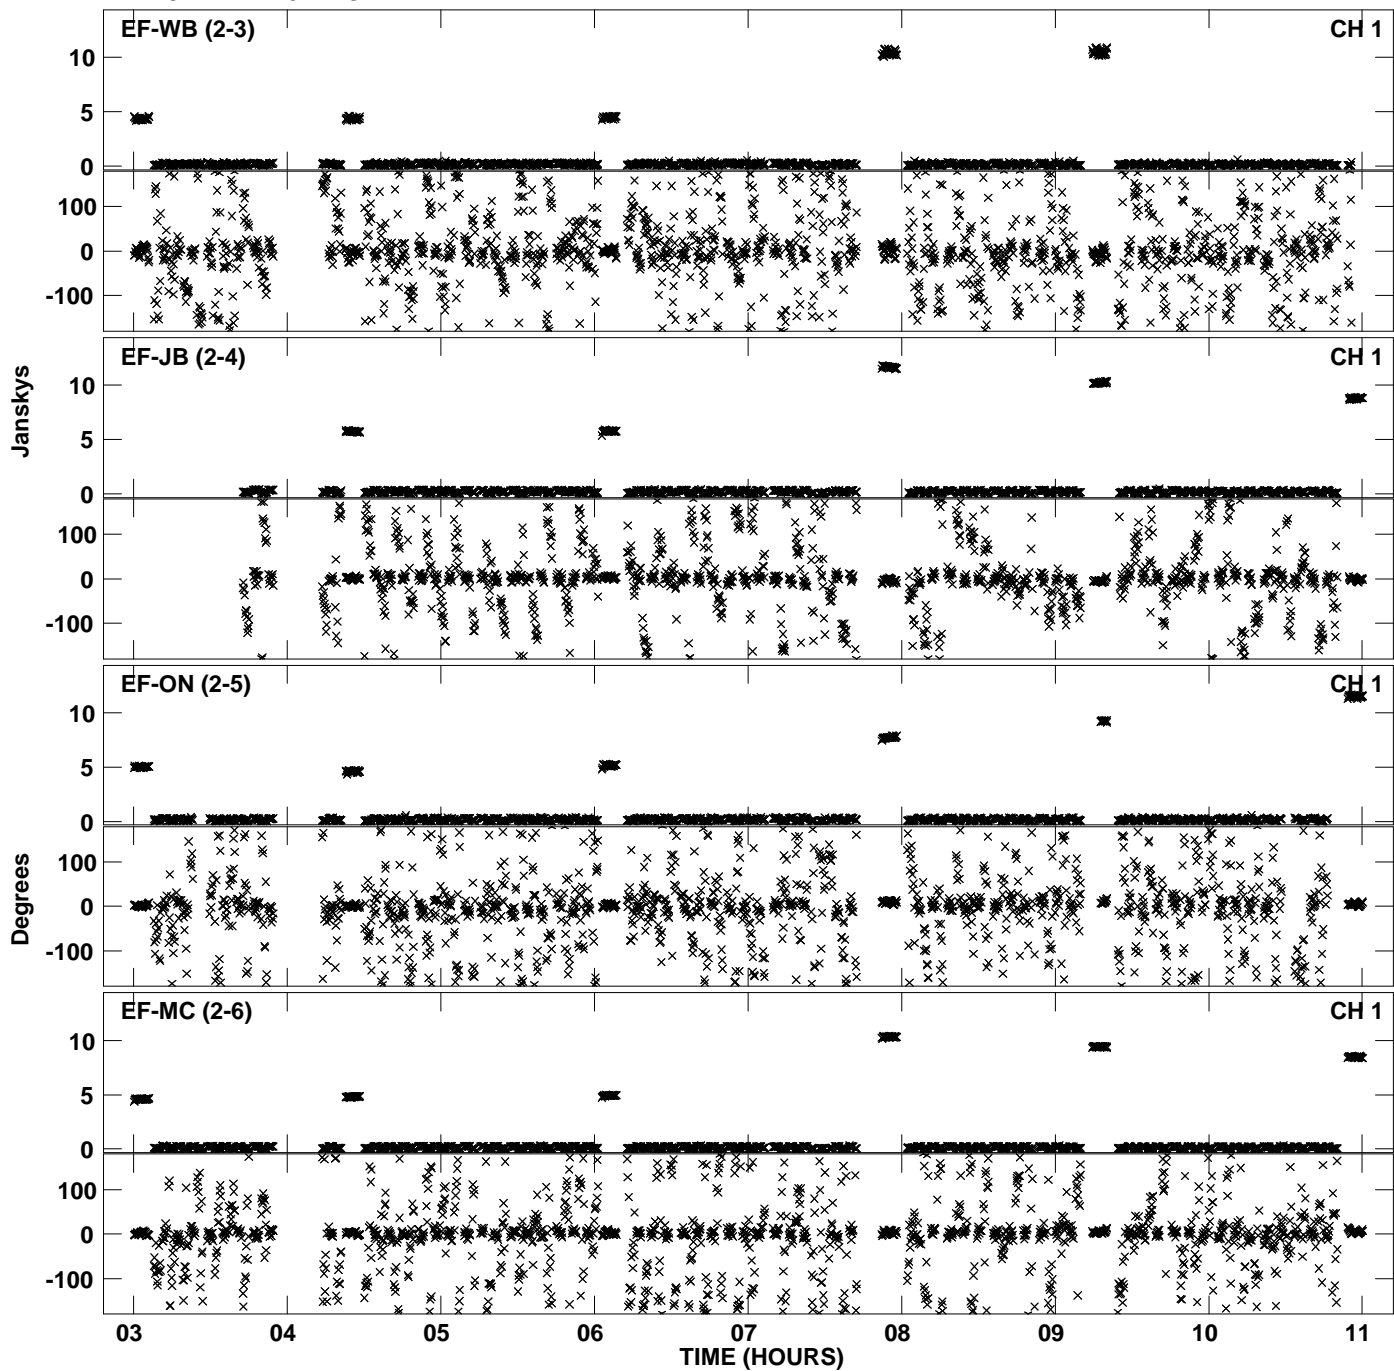

Plot file version 1 created 13-JUL-2010 14:04:26  
Amplitude andPhase vs Time for EM071B 2.UVDATA.1 Vect aver. CL # 3  
IF 1 CHAN 1 - 1024 STK LL

PLot file version 2 created 13-JUL-2010 14:04:26  
Amplitude andPhase vs Time for EM071B 2.UVDATA.1 Vect aver. CL # 3  
IF 1 CHAN 1 - 1024 STK LL

Plot file version 3 created 13-JUL-2010 14:26:28  
Amplitude andPhase vs Time for EM071B 2.UVDATA.1 Vect aver. CL # 3  
IF 1 CHAN 1 - 1024 STK RR

PLot file version 4 created 13-JUL-2010 14:26:28  
Amplitude andPhase vs Time for EM071B 2.UVDATA.1 Vect aver. CL # 3  
IF 1 CHAN 1 - 1024 STK RR