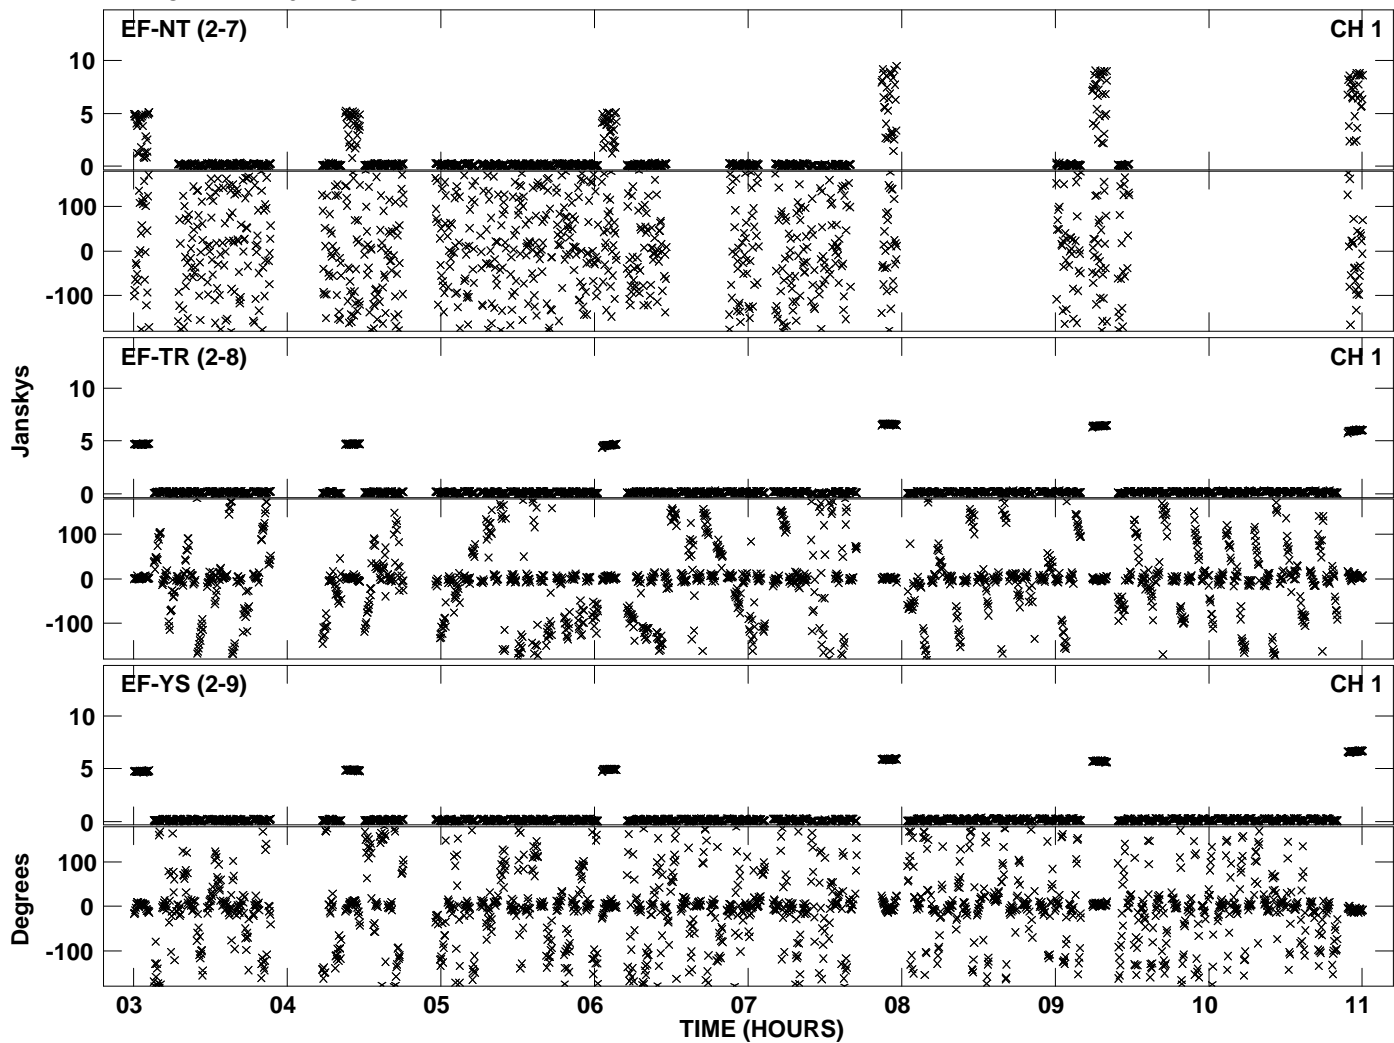

Plot file version 1 created 13-JUL-2010 14:04:26  
Amplitude andPhase vs Time for EM071B 2.UVDATA.1 Vect aver. CL # 3  
IF 1 CHAN 1 - 1024 STK LL

PLot file version 2 created 13-JUL-2010 14:04:26  
Amplitude andPhase vs Time for EM071B 2.UVDATA.1 Vect aver. CL # 3  
IF 1 CHAN 1 - 1024 STK LL

Plot file version 3 created 13-JUL-2010 14:26:28  
Amplitude andPhase vs Time for EM071B 2.UVDATA.1 Vect aver. CL # 3  
IF 1 CHAN 1 - 1024 STK RR

PLot file version 4 created 13-JUL-2010 14:26:28  
Amplitude andPhase vs Time for EM071B 2.UVDATA.1 Vect aver. CL # 3  
IF 1 CHAN 1 - 1024 STK RR