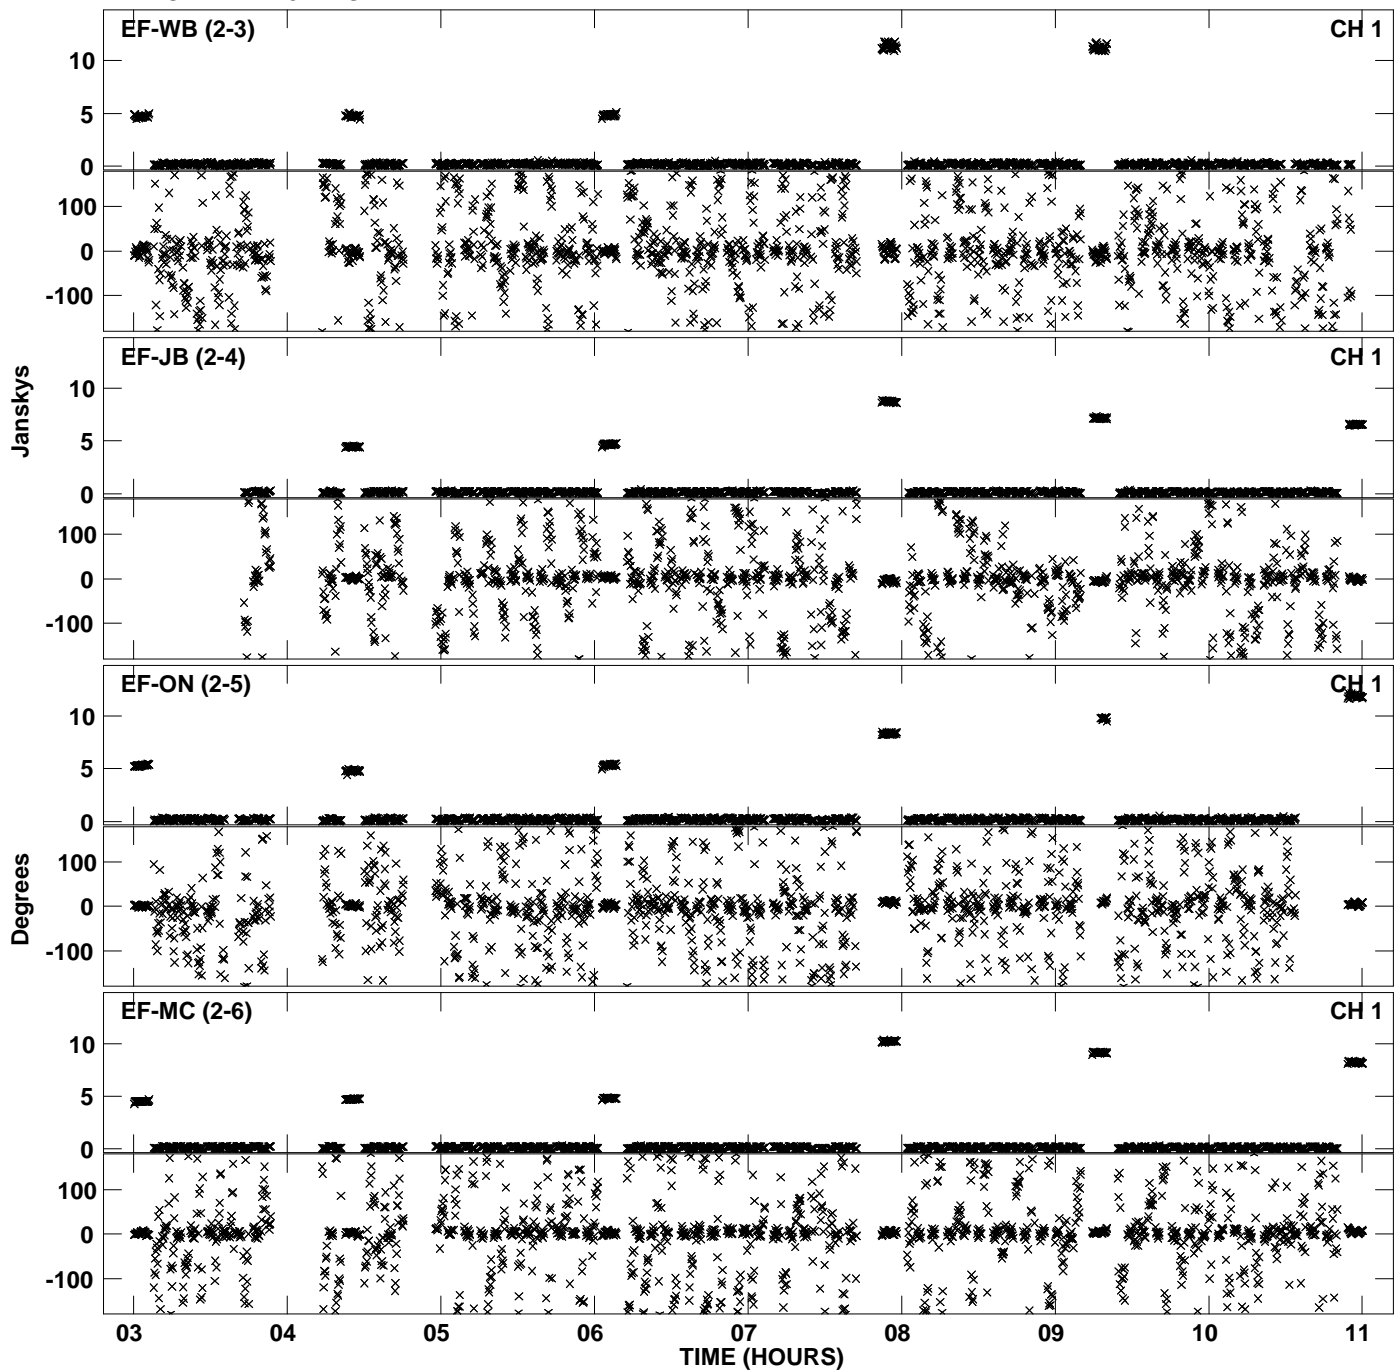

Plot file version 1 created 13-JUL-2010 14:04:26  
Amplitude andPhase vs Time for EM071B 2.UVDATA.1 Vect aver. CL # 3  
IF 1 CHAN 1 - 1024 STK LL

PLot file version 2 created 13-JUL-2010 14:04:26  
Amplitude andPhase vs Time for EM071B 2.UVDATA.1 Vect aver. CL # 3  
IF 1 CHAN 1 - 1024 STK LL

Plot file version 3 created 13-JUL-2010 14:26:28  
Amplitude andPhase vs Time for EM071B 2.UVDATA.1 Vect aver. CL # 3  
IF 1 CHAN 1 - 1024 STK RR

PLot file version 4 created 13-JUL-2010 14:26:28  
Amplitude andPhase vs Time for EM071B 2.UVDATA.1 Vect aver. CL # 3  
IF 1 CHAN 1 - 1024 STK RR