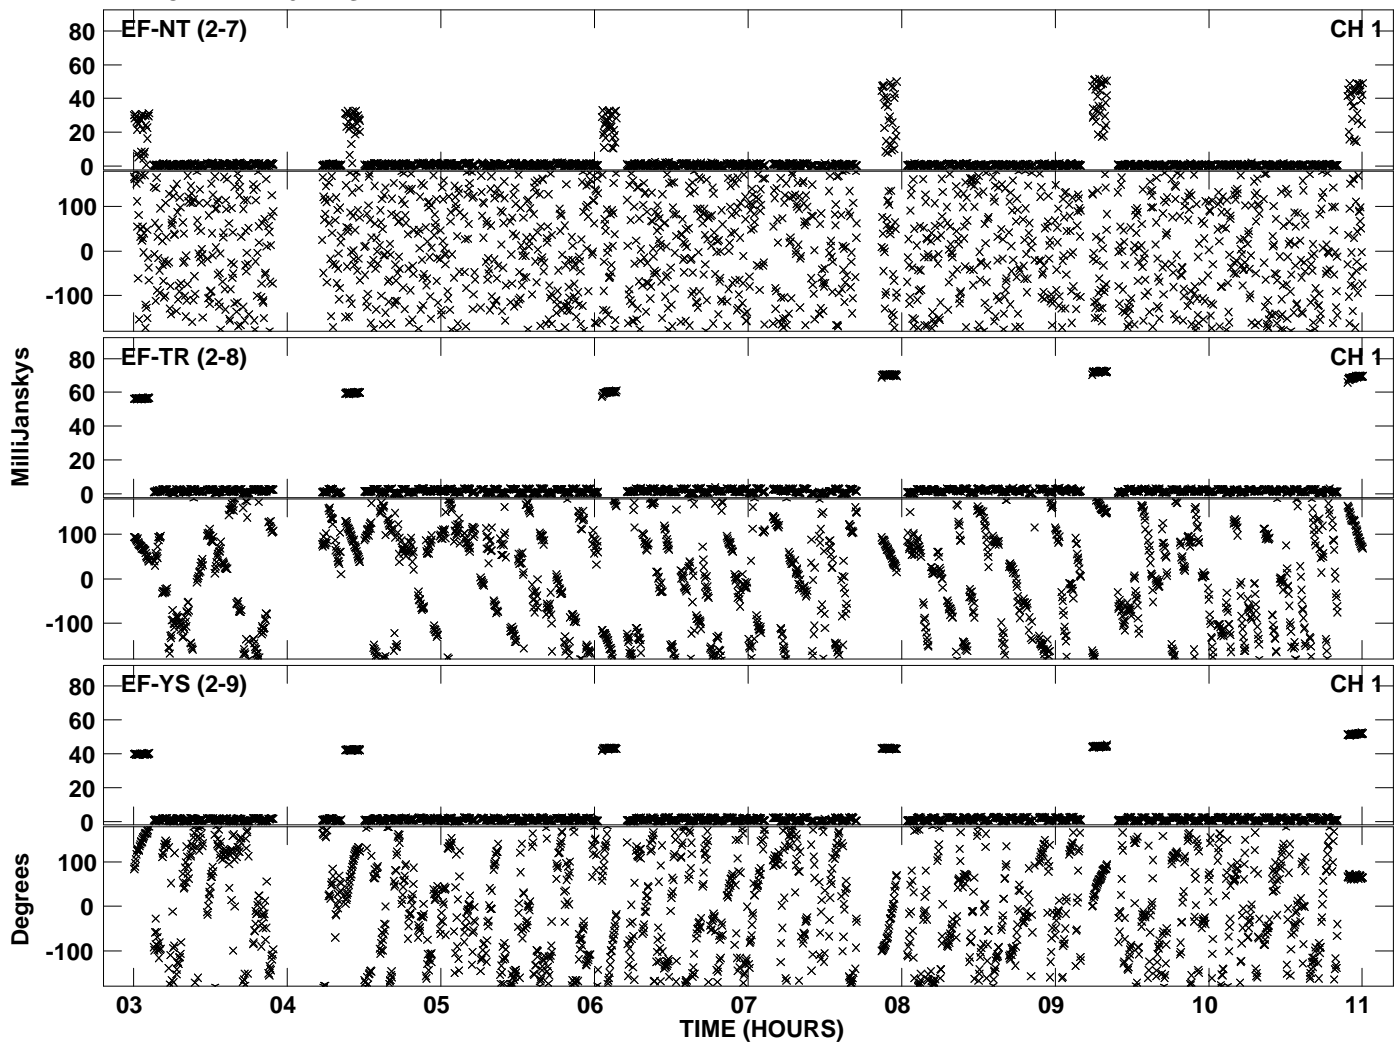

Plot file version 1 created 12-JUL-2010 23:48:32
Amplitude andPhase vs Time for EM071B 2.UVDATA.1 Vect aver.
IF 1 CHAN 1 - 1024 STK LL

Plot file version 2 created 12-JUL-2010 23:48:32
Amplitude andPhase vs Time for EM071B 2.UVDATA.1 Vect aver.
IF 1 CHAN 1 - 1024 STK LL

Plot file version 3 created 13-JUL-2010 00:03:27
Amplitude andPhase vs Time for EM071B 2.UVDATA.1 Vect aver.
IF 1 CHAN 1 - 1024 STK RR

PLot file version 4 created 13-JUL-2010 00:03:27
Amplitude andPhase vs Time for EM071B 2.UVDATA.1 Vect aver.
IF 1 CHAN 1 - 1024 STK RR