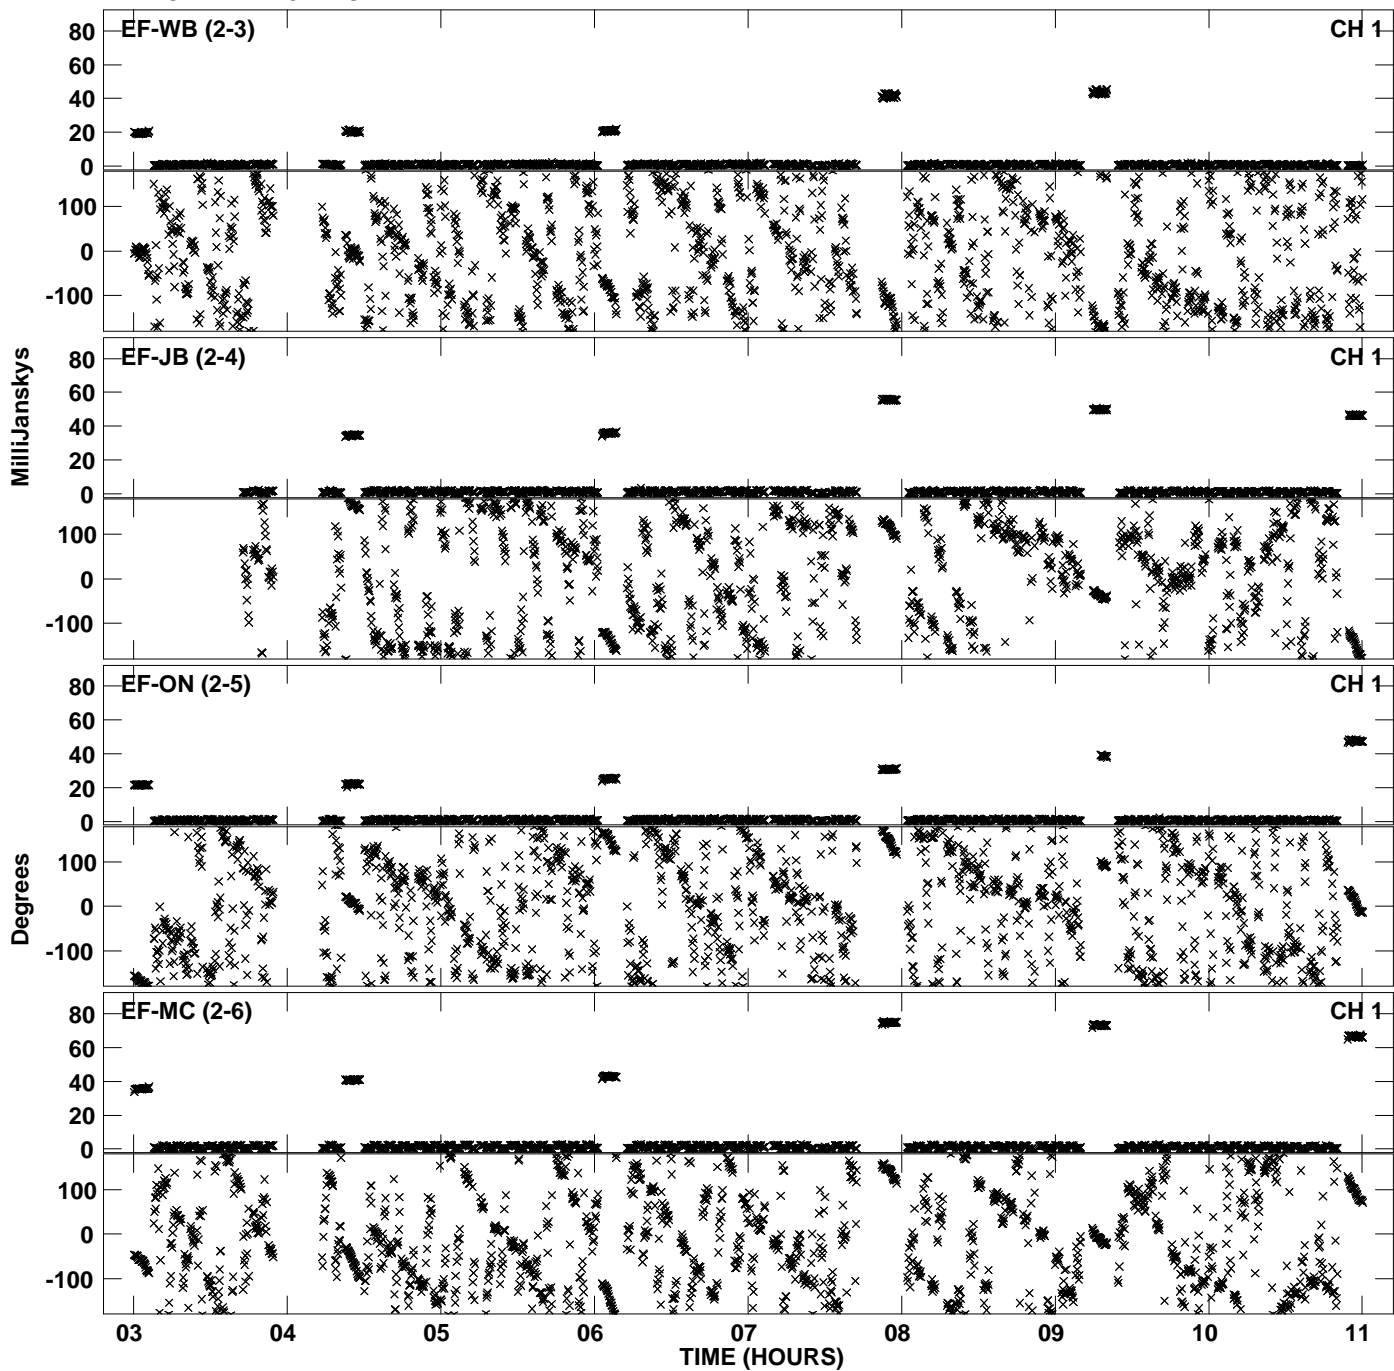

Plot file version 1 created 12-JUL-2010 23:48:32
Amplitude andPhase vs Time for EM071B 2.UVDATA.1 Vect aver.
IF 1 CHAN 1 - 1024 STK LL

Plot file version 2 created 12-JUL-2010 23:48:32
Amplitude andPhase vs Time for EM071B 2.UVDATA.1 Vect aver.
IF 1 CHAN 1 - 1024 STK LL

Plot file version 3 created 13-JUL-2010 00:03:27
Amplitude andPhase vs Time for EM071B 2.UVDATA.1 Vect aver.
IF 1 CHAN 1 - 1024 STK RR

PLot file version 4 created 13-JUL-2010 00:03:27
Amplitude andPhase vs Time for EM071B 2.UVDATA.1 Vect aver.
IF 1 CHAN 1 - 1024 STK RR