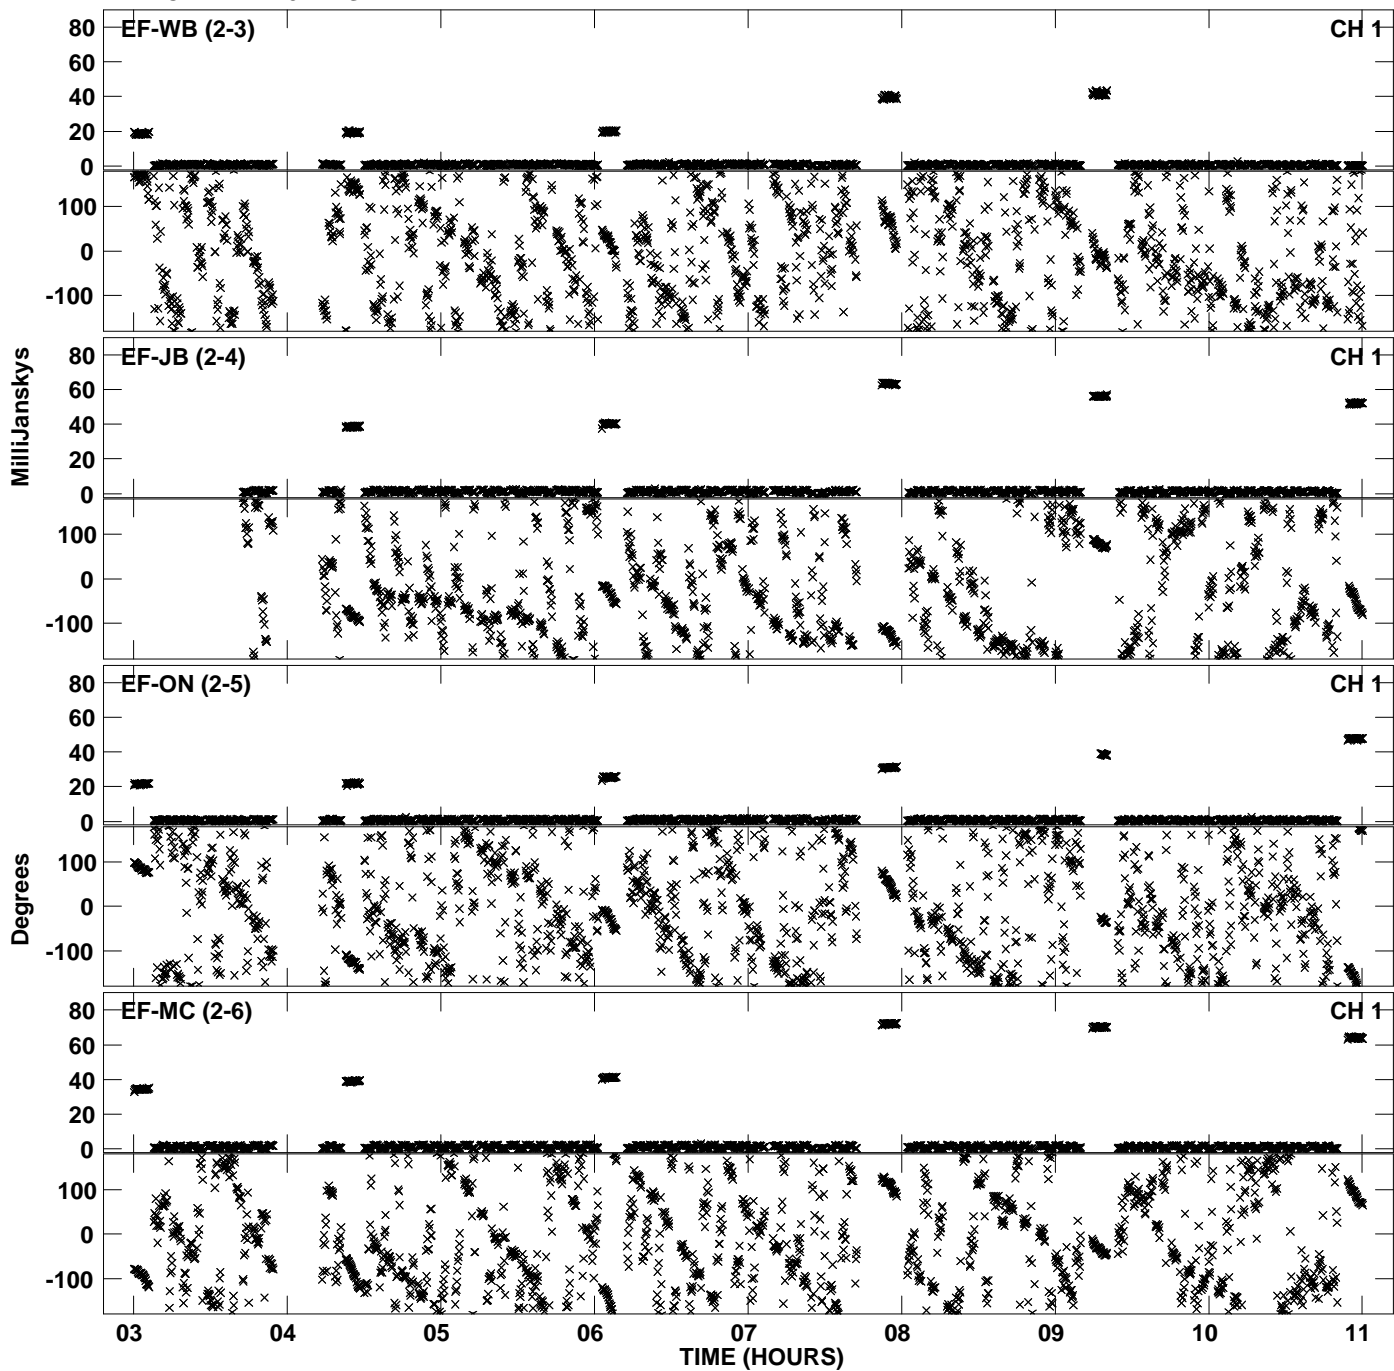

Plot file version 1 created 12-JUL-2010 23:48:32
Amplitude andPhase vs Time for EM071B 2.UVDATA.1 Vect aver.
IF 1 CHAN 1 - 1024 STK LL

Plot file version 2 created 12-JUL-2010 23:48:32
Amplitude andPhase vs Time for EM071B 2.UVDATA.1 Vect aver.
IF 1 CHAN 1 - 1024 STK LL

Plot file version 3 created 13-JUL-2010 00:03:27
Amplitude andPhase vs Time for EM071B 2.UVDATA.1 Vect aver.
IF 1 CHAN 1 - 1024 STK RR

PLot file version 4 created 13-JUL-2010 00:03:27
Amplitude andPhase vs Time for EM071B 2.UVDATA.1 Vect aver.
IF 1 CHAN 1 - 1024 STK RR