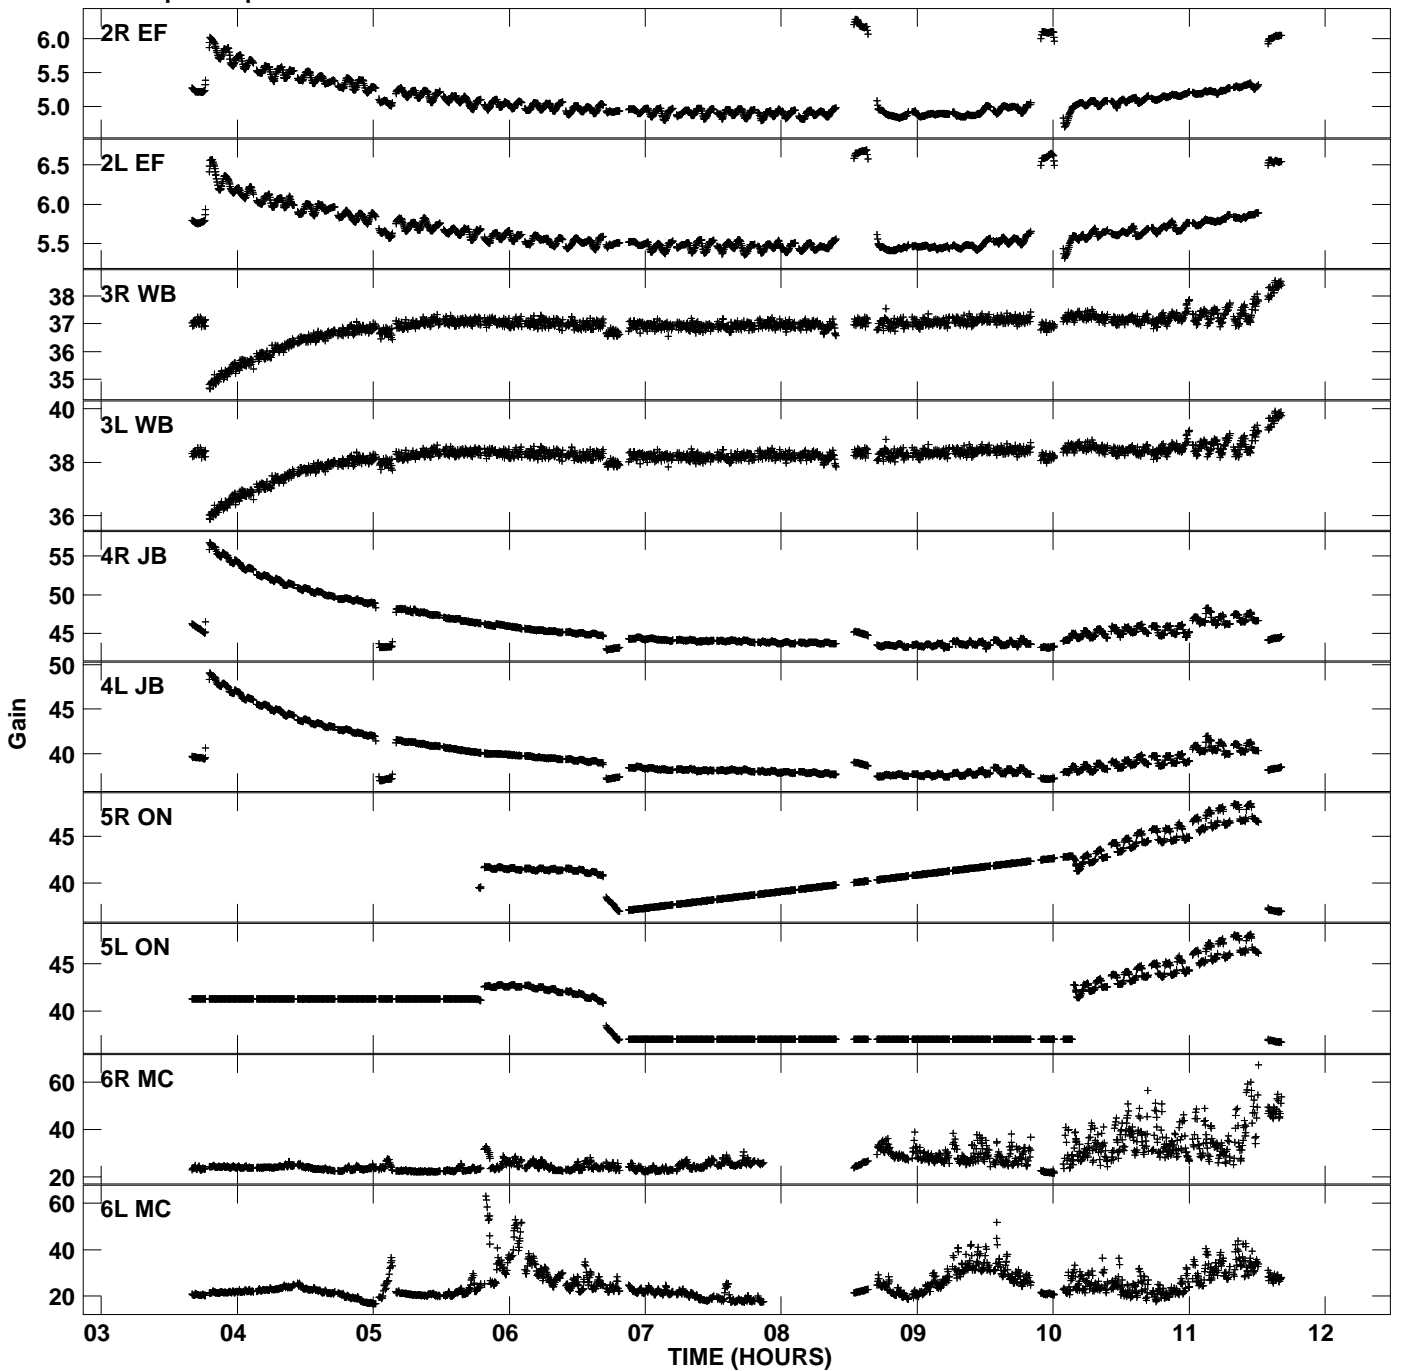

Plot file version 1 created 06-JUN-2012 08:58:02
Gain amp vs UTC time for EM071D_2.UVDATA.1
CL 2 Rpol & Lpol IF 1

Plot file version 2 created 06-JUN-2012 08:58:02
Gain amp vs UTC time for EM071D_2.UVDATA.1
CL 2 Rpol & Lpol IF 1