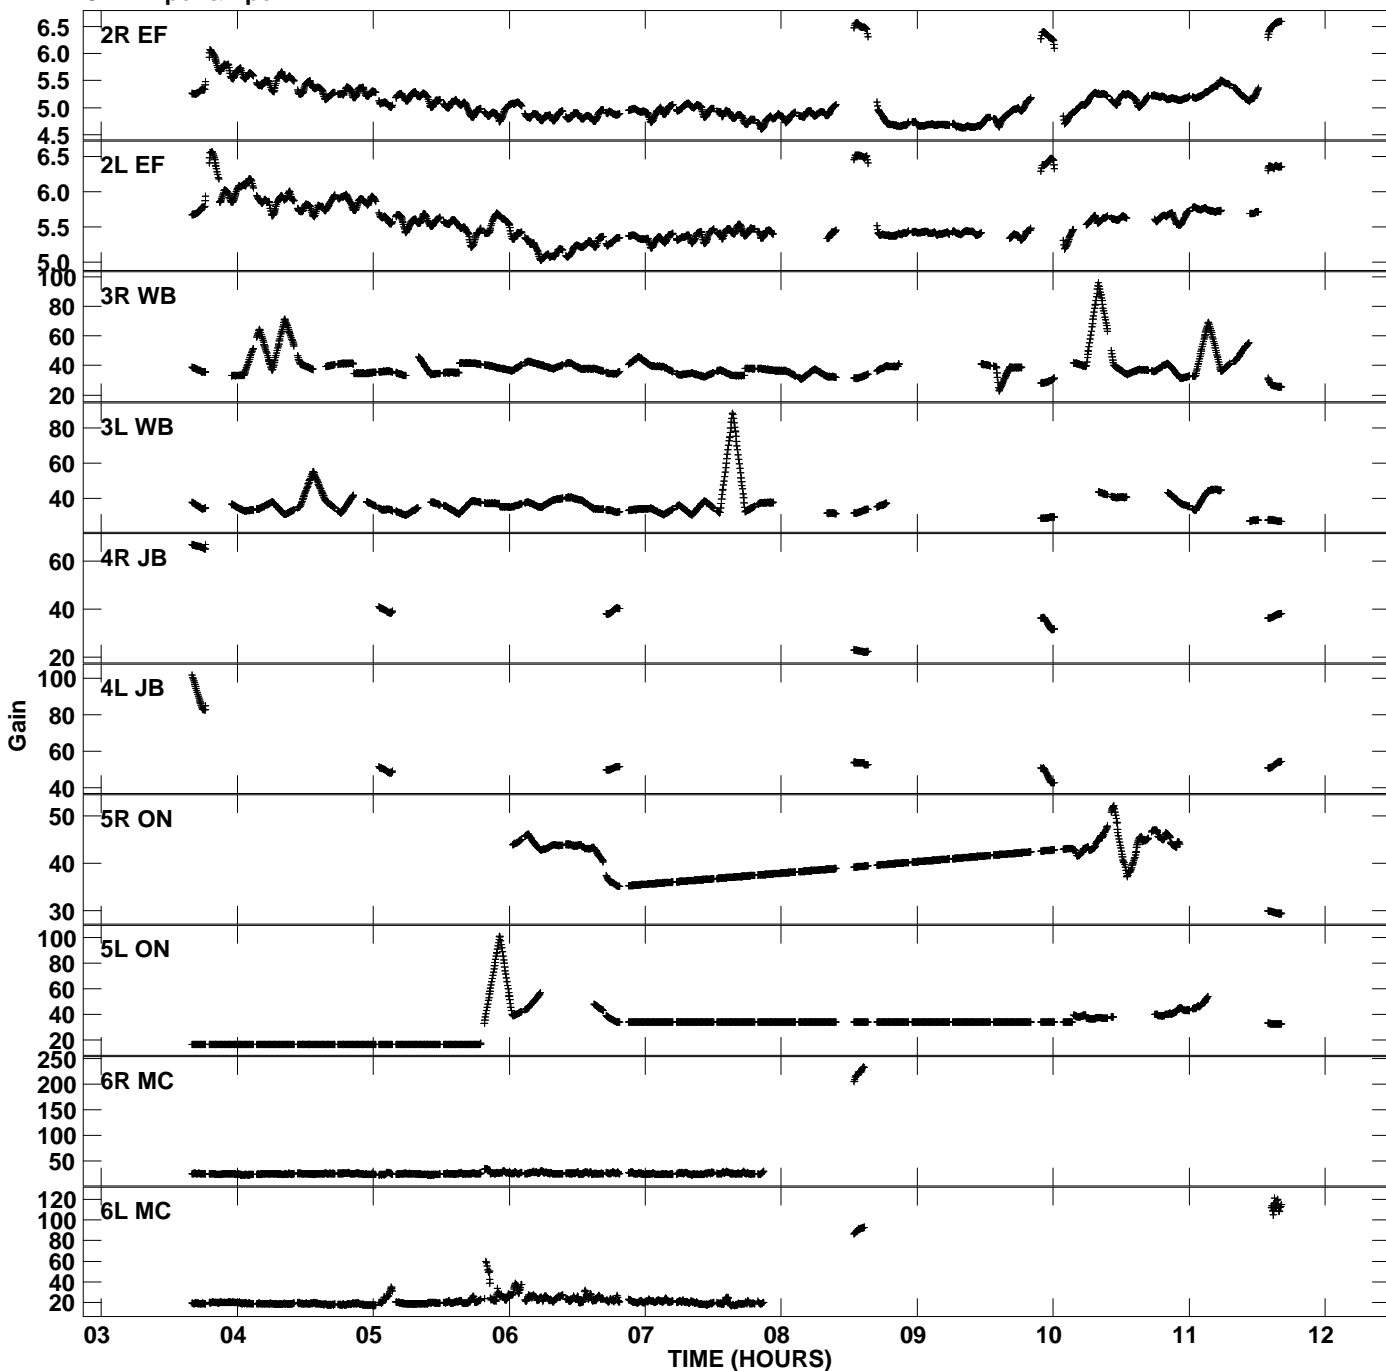

Plot file version 1 created 06-JUN-2012 13:37:50  
Gain amp vs UTC time for EM071D\_2.TMP.1  
CL 4 Rpol & Lpol IF 1

Plot file version 2 created 06-JUN-2012 13:37:50  
Gain amp vs UTC time for EM071D\_2.TMP.1  
CL 4 Rpol & Lpol IF 1