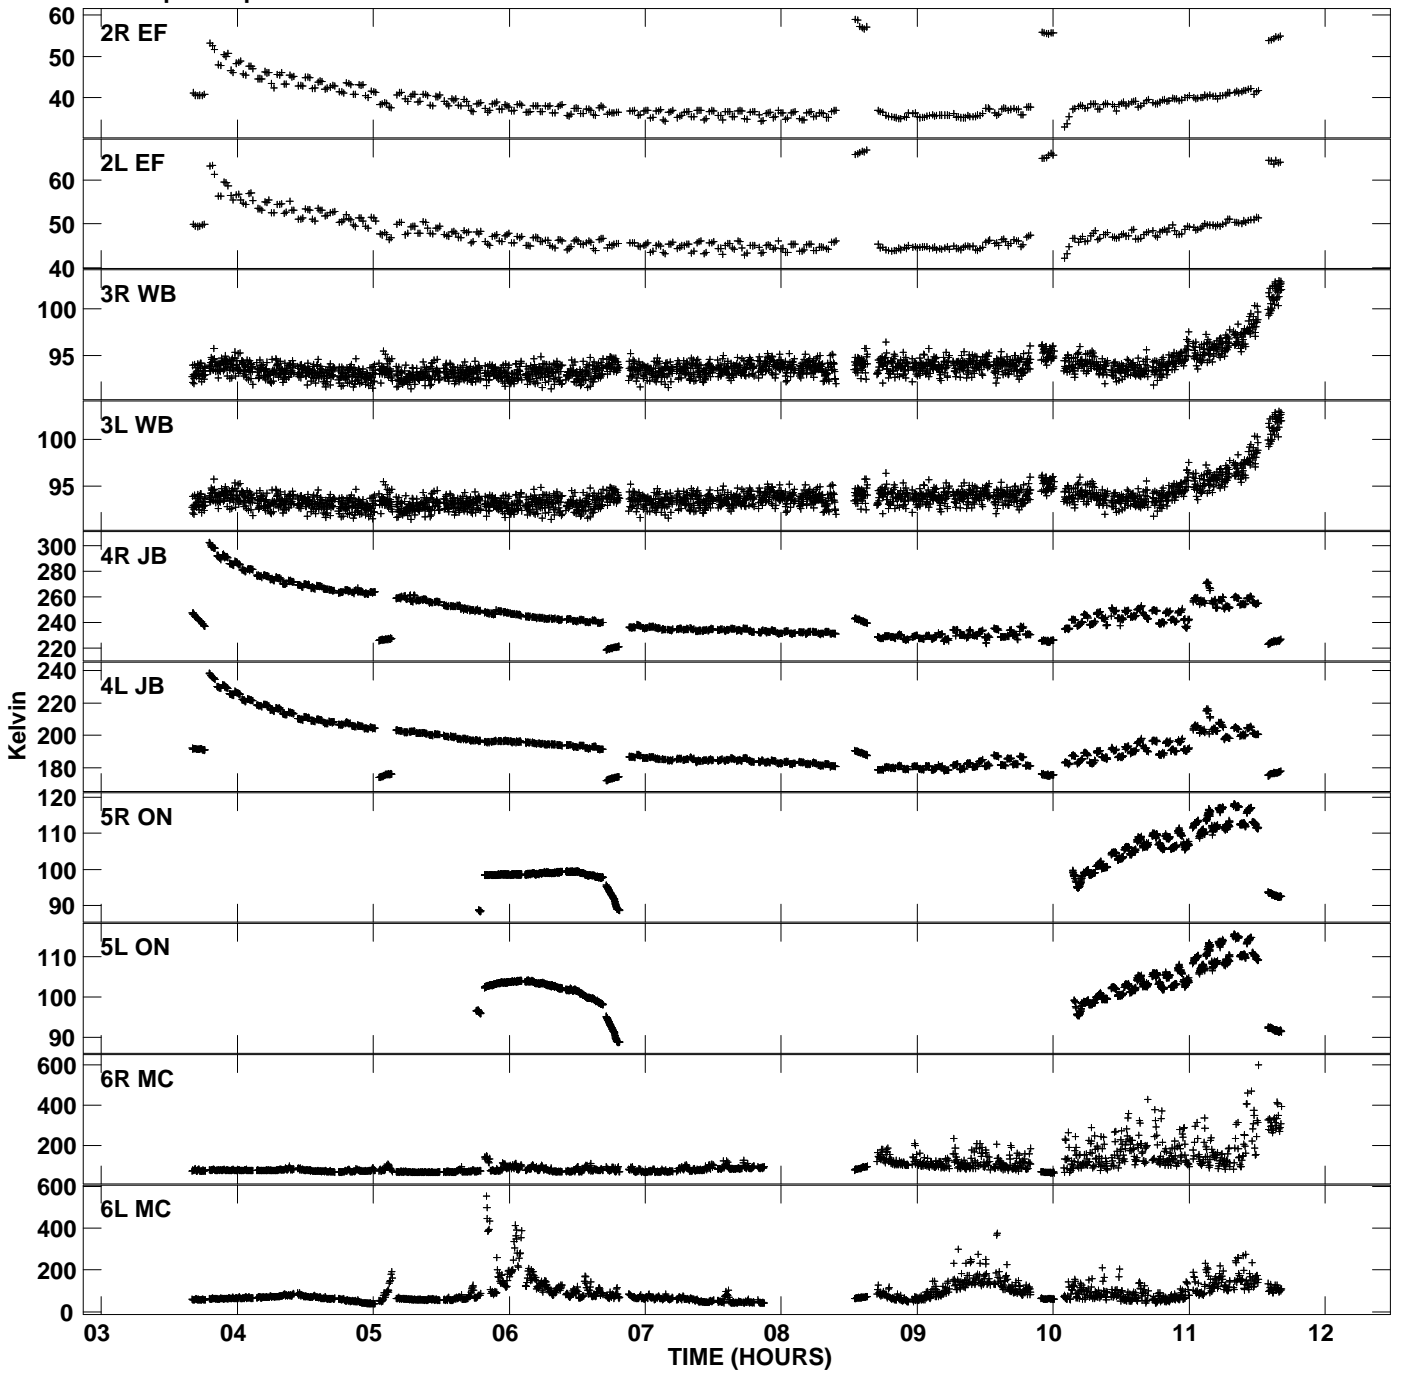

Plot file version 1 created 06-JUN-2012 08:57:58  
Tsyst vs UTC time for EM071D\_2.UVDATA.1  
TY 1 Rpol & Lpol IF 1

Plot file version 2 created 06-JUN-2012 08:57:58  
Tsys vs UTC time for EM071D\_2.UVDATA.1  
TY 1 Rpol & Lpol IF 1