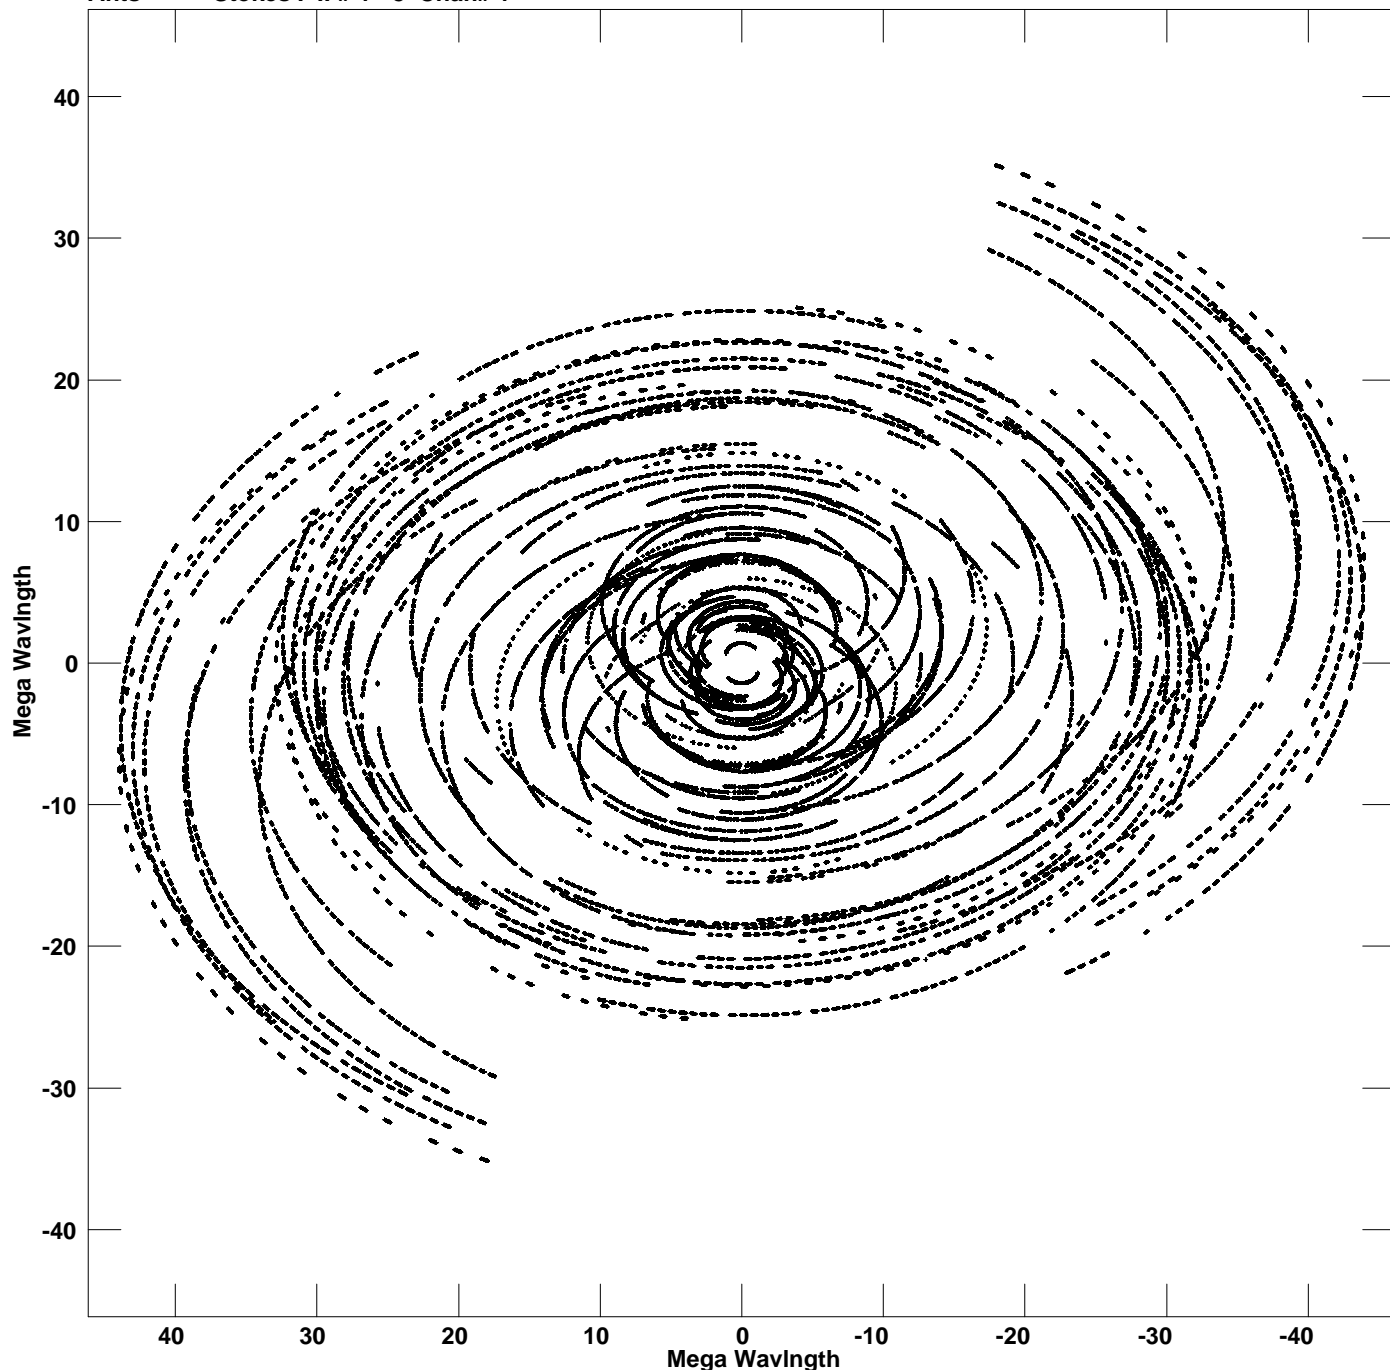

Plot file version 1 created 07-JUN-2011 16:36:31
V vs U for HD215227.MULTI.1 Source:HD215227
Ants * - * Stokes I IF# 1 - 8 Chan# 1

Freq = 1.6027 GHz, Bw = 16.000 MHz