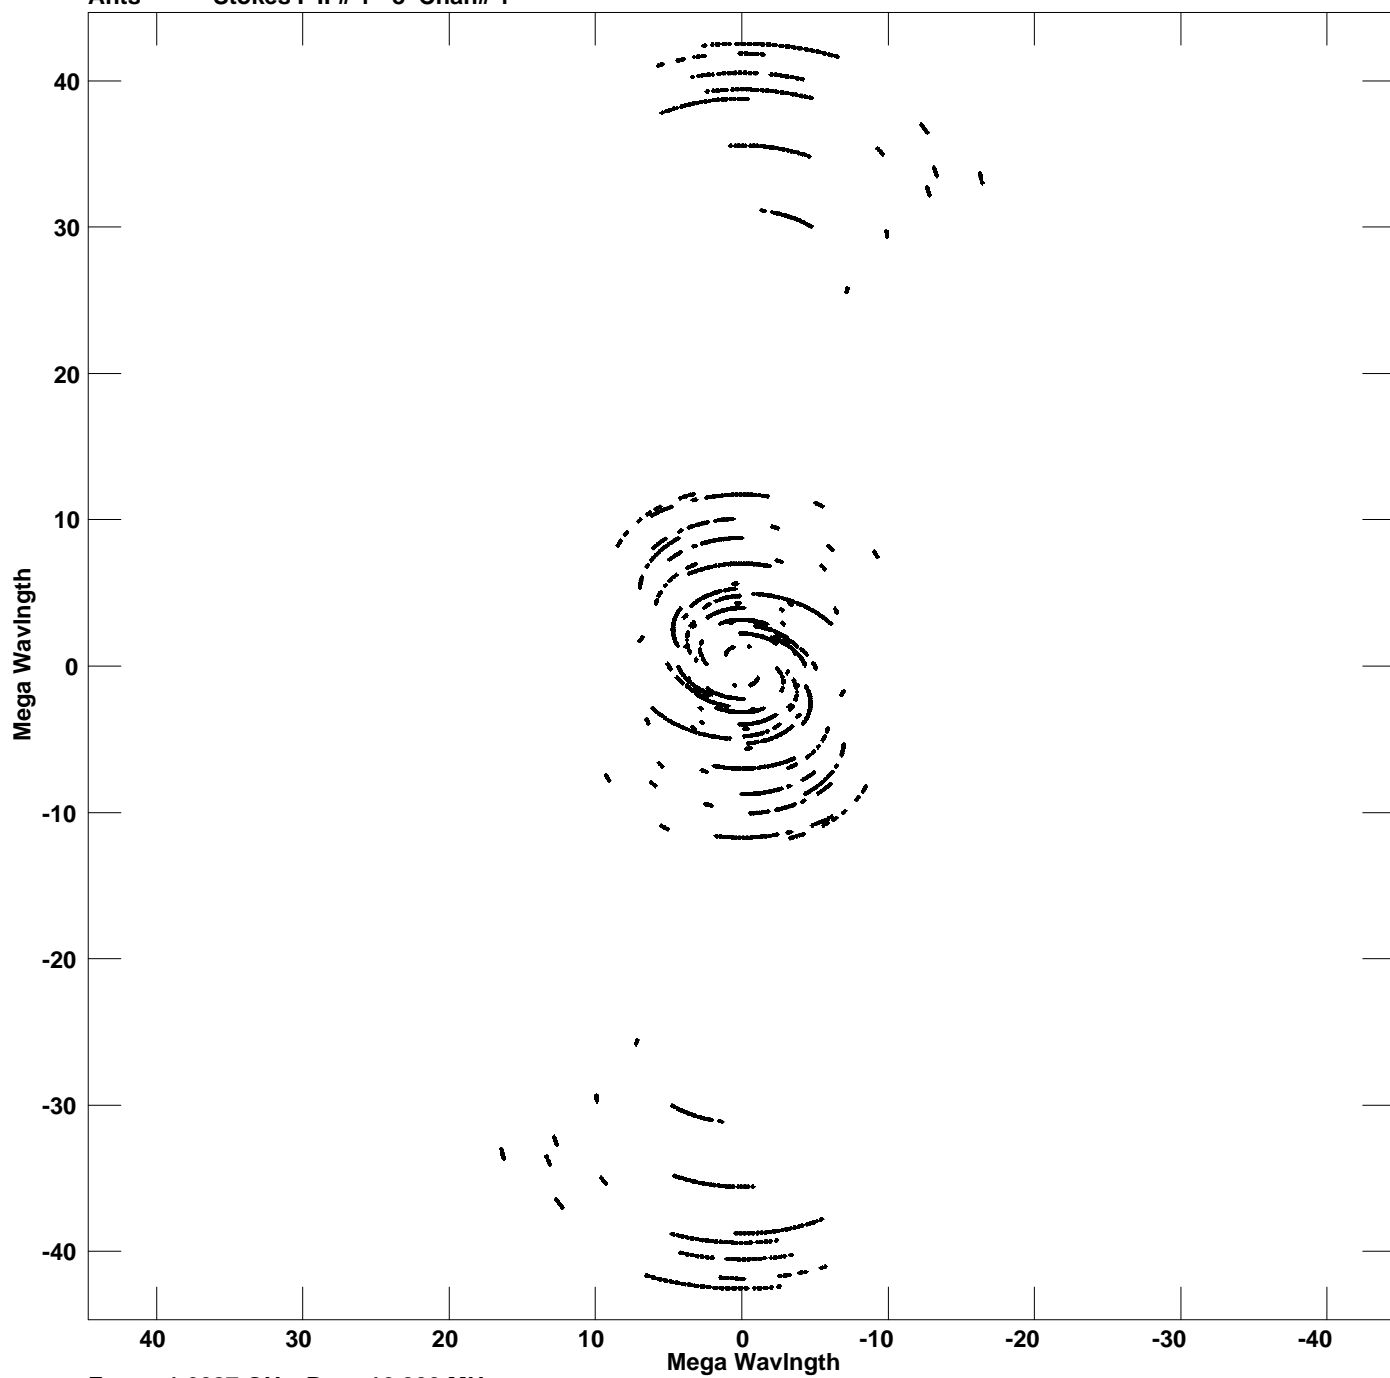

Plot file version 1 created 13-JUL-2012 11:58:48  
V vs U for N4490-X1.MULTI.1 Source:N4490-X1  
Ants \* - \* Stokes I IF# 1 - 8 Chan# 1

Freq = 1.6087 GHz, Bw = 16.000 MHz