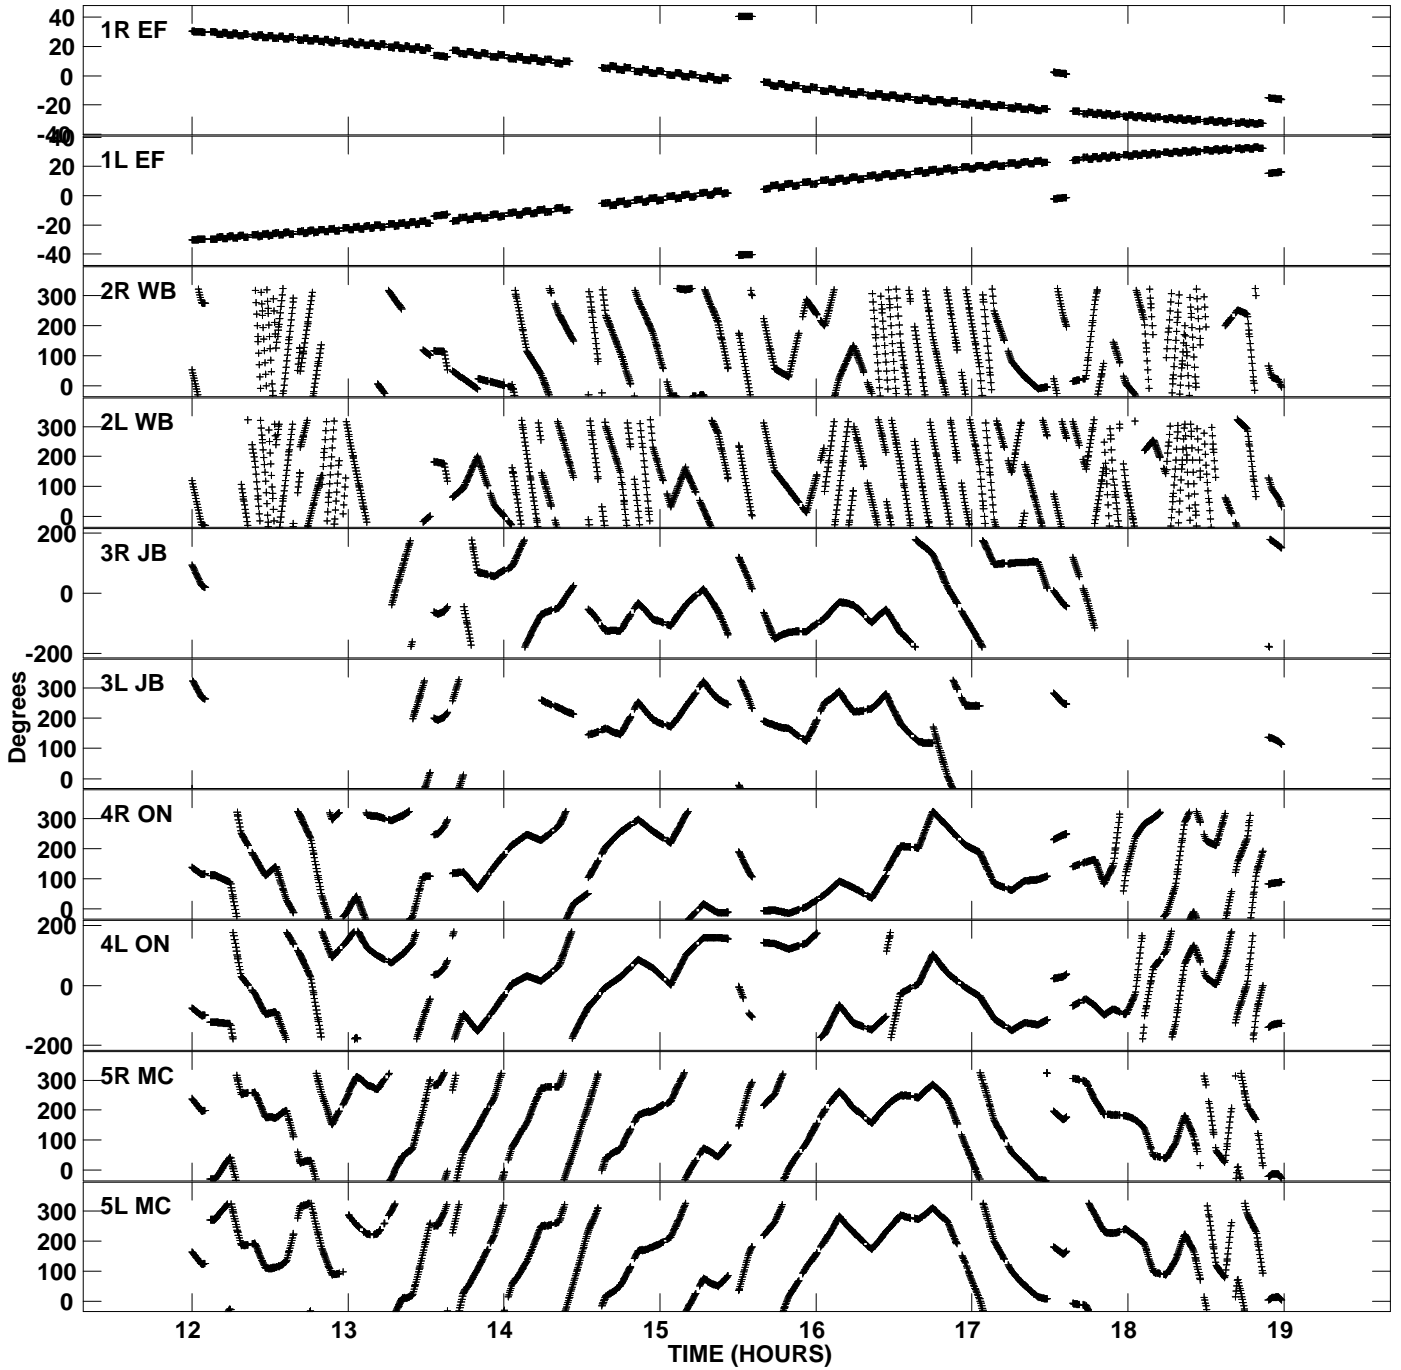

Plot file version 1 created 07-MAR-2013 12:28:10
Gain phs vs UTC time for EM099B_2.UVDATA.1
CL 3 Rpol & Lpol IF 1

Plot file version 2 created 07-MAR-2013 12:28:10
Gain phs vs UTC time for EM099B_2.UVDATA.1
CL 3 Rpol & Lpol IF 1