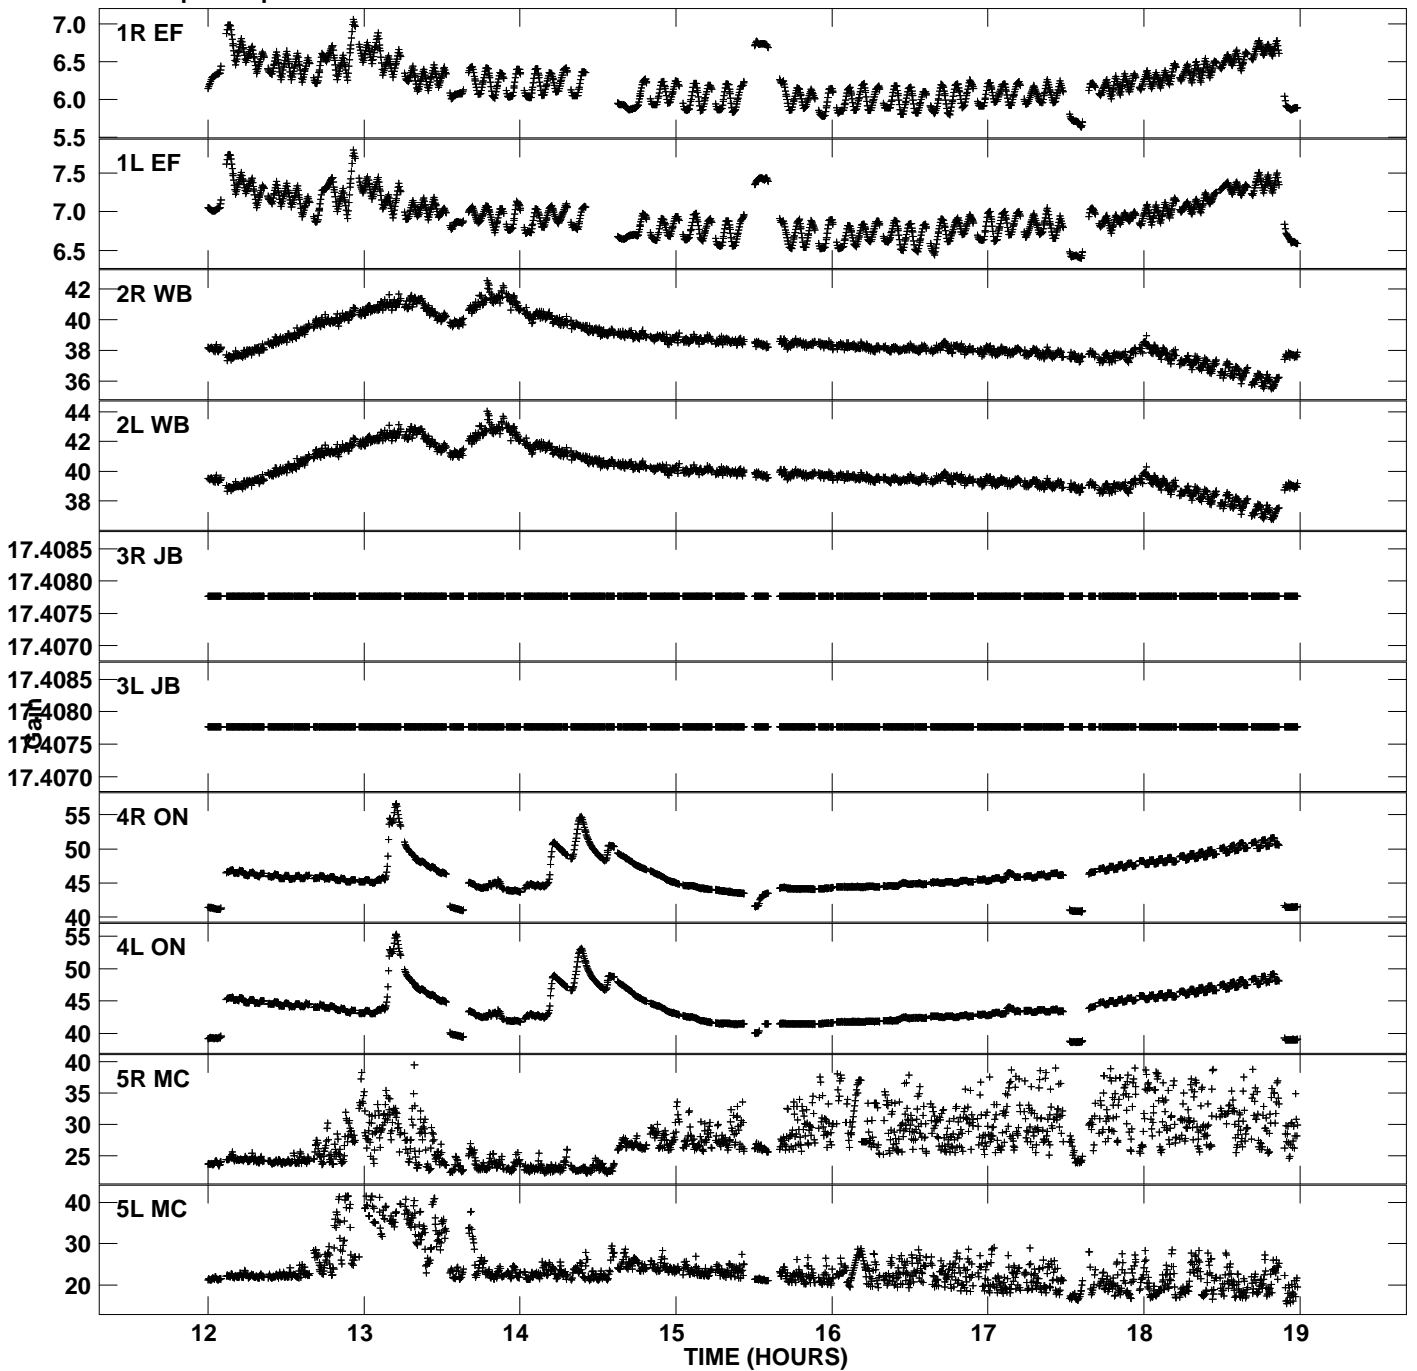

Plot file version 1 created 07-MAR-2013 10:01:36  
Gain amp vs UTC time for EM099B\_2.UVDATA.1  
CL 2 Rpol & Lpol IF 1

Plot file version 2 created 07-MAR-2013 10:01:36  
Gain amp vs UTC time for EM099B\_2.UVDATA.1  
CL 2 Rpol & Lpol IF 1