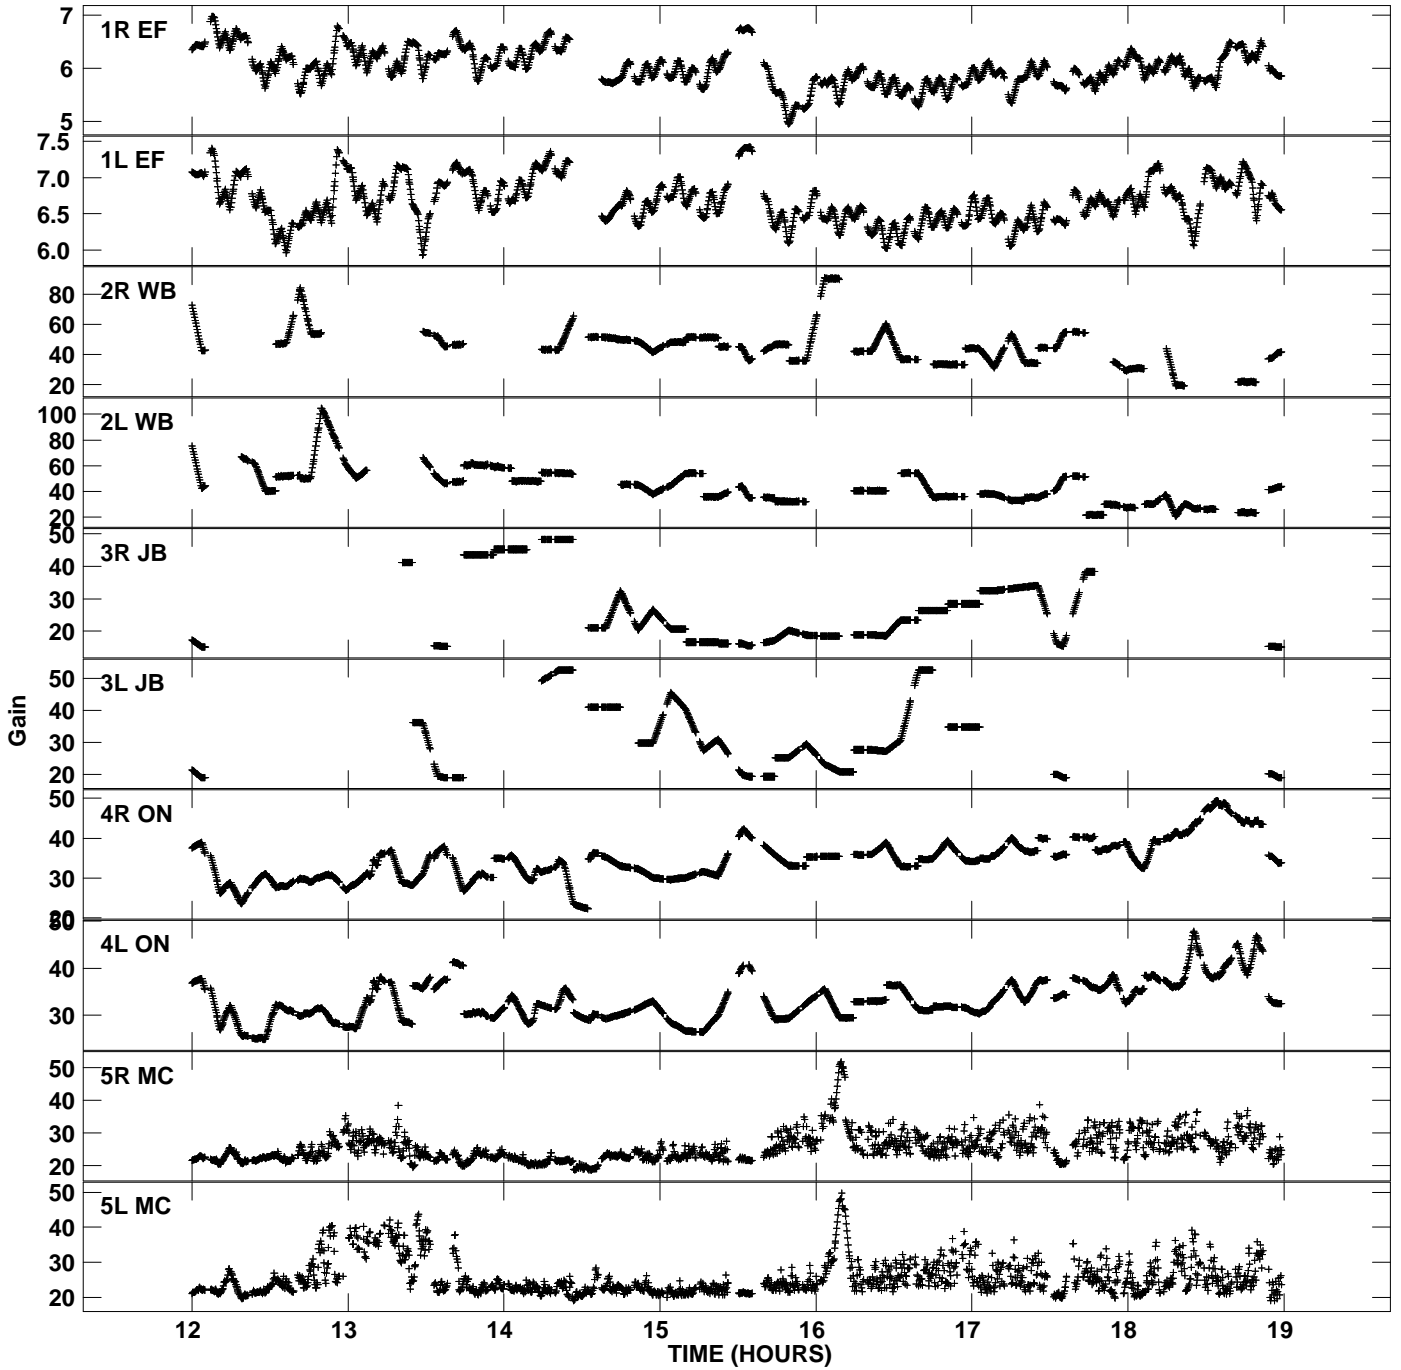

Plot file version 1 created 07-MAR-2013 12:51:19
Gain amp vs UTC time for EM099B_2.TMP.1
CL 4 Rpol & Lpol IF 1

Plot file version 2 created 07-MAR-2013 12:51:19
Gain amp vs UTC time for EM099B_2.TMP.1
CL 4 Rpol & Lpol IF 1