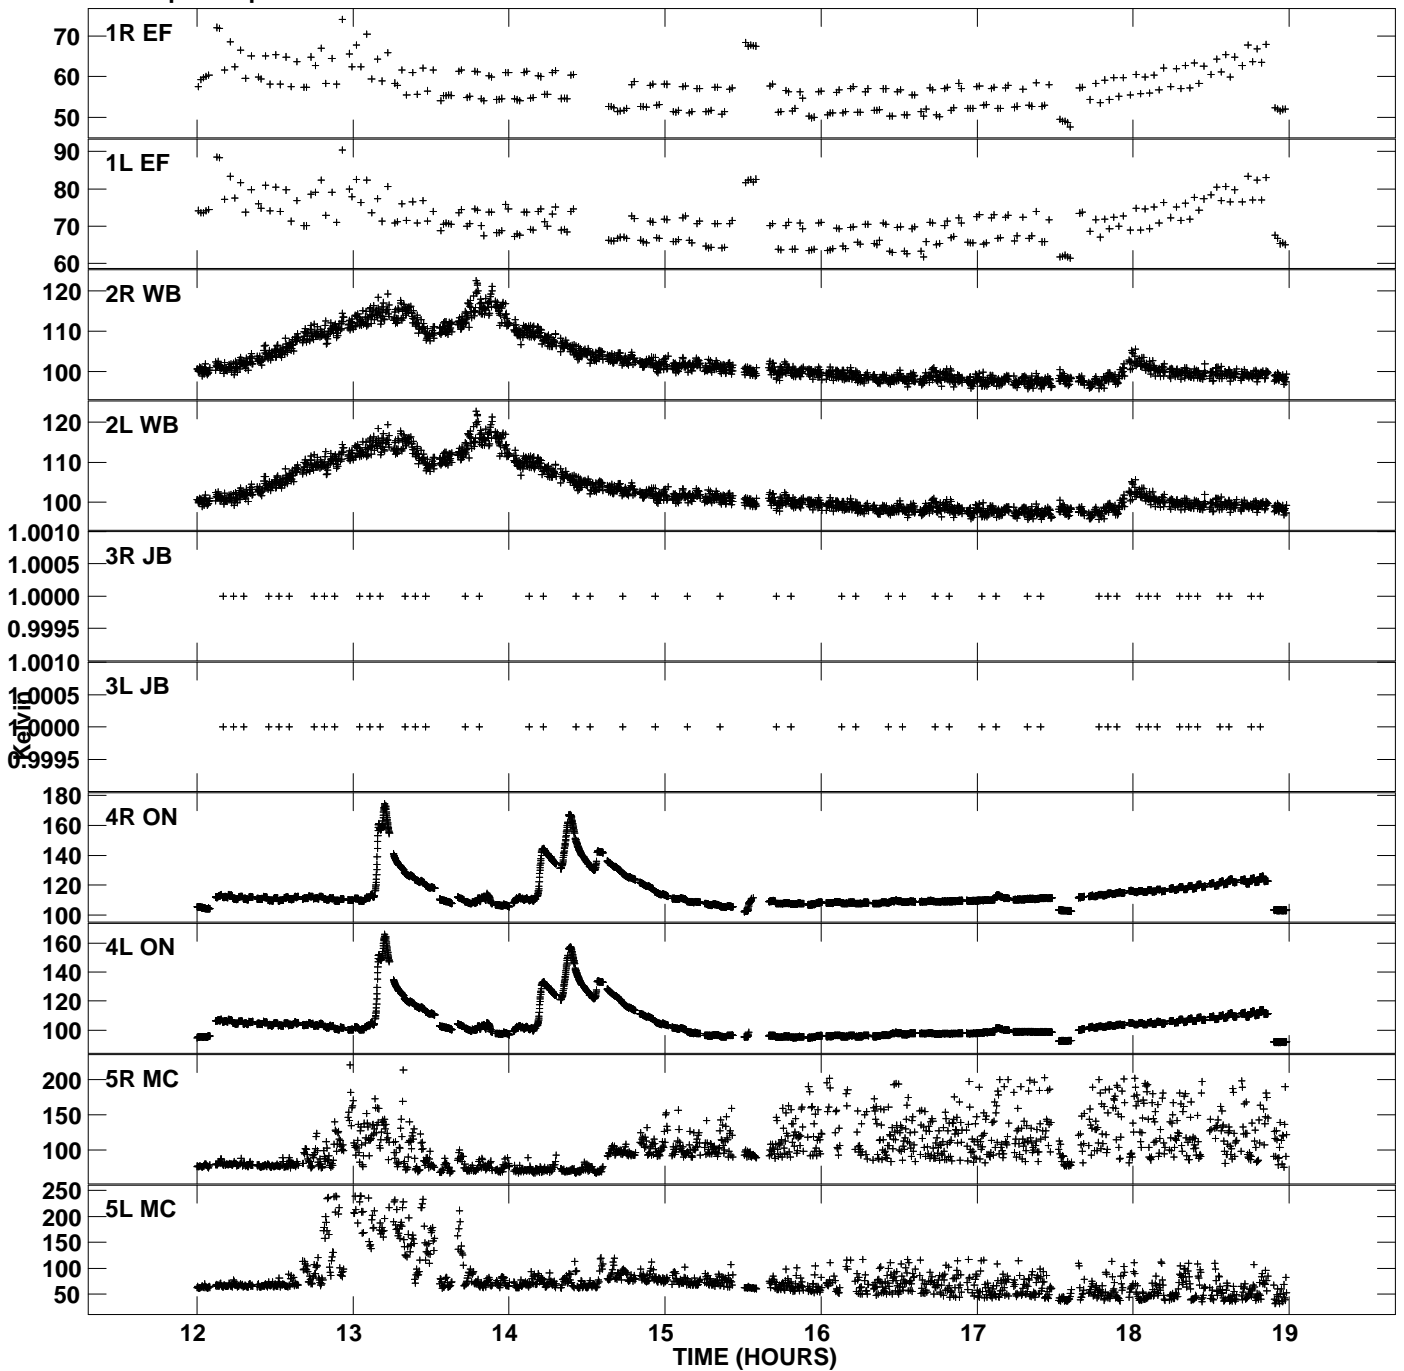

Plot file version 1 created 07-MAR-2013 10:01:35  
Tsyst vs UTC time for EM099B\_2.UVDATA.1  
TY 1 Rpol & Lpol IF 1

Plot file version 2 created 07-MAR-2013 10:01:35  
Tsyst vs UTC time for EM099B\_2.UVDATA.1  
TY 1 Rpol & Lpol IF 1