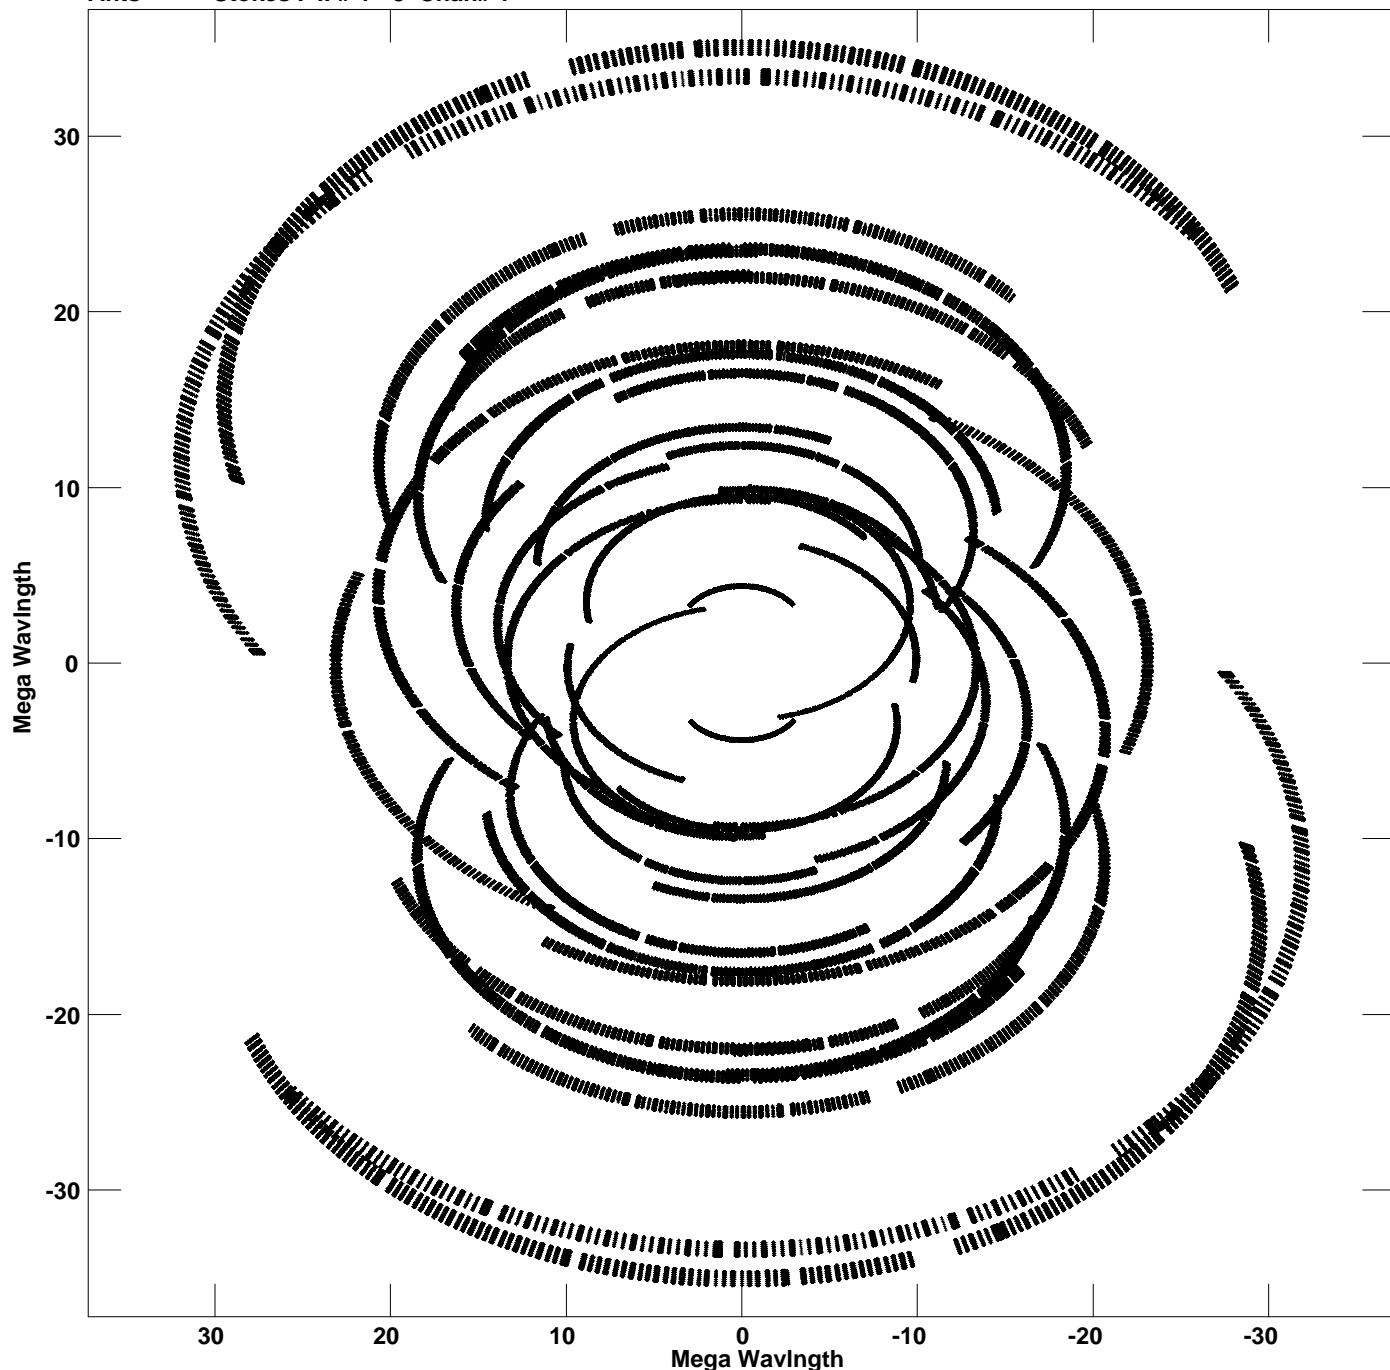

Plot file version 1 created 20-NOV-2015 11:15:41  
V vs U for J2136+4301.MULTI.1 Source:J2136+4301  
Ants \* - \* Stokes I IF# 1 - 8 Chan# 1

Freq = 4.9347 GHz, Bw = 16.000 MHz