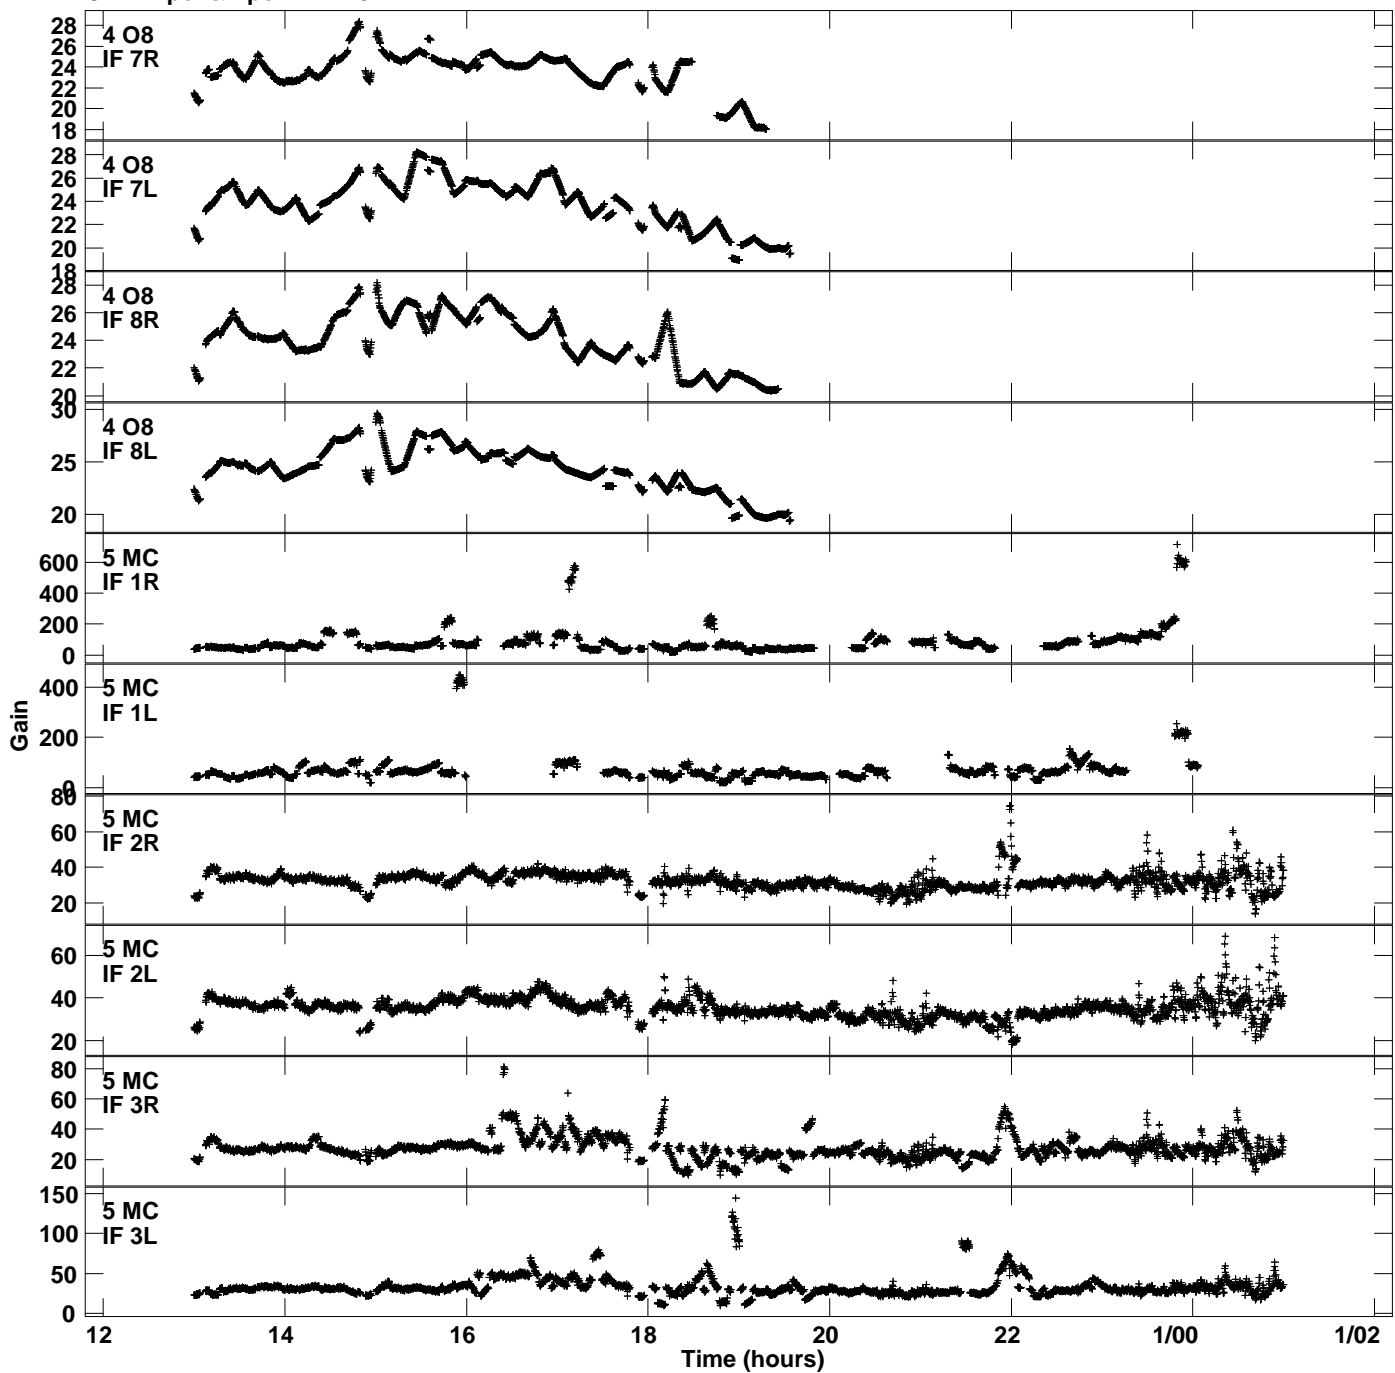

Plot file version 1 created 18-AUG-2015 11:03:29
Gain amp vs UTC time for EM115A.TMP.1
CL 4 Rpol & Lpol IF 1 - 8

Plot file version 2 created 18-AUG-2015 11:03:29
Gain amp vs UTC time for EM115A.TMP.1
CL 4 Rpol & Lpol IF 1 - 8

Plot file version 3 created 18-AUG-2015 11:03:29
Gain amp vs UTC time for EM115A.TMP.1
CL 4 Rpol & Lpol IF 1 - 8

Plot file version 4 created 18-AUG-2015 11:03:29
Gain amp vs UTC time for EM115A.TMP.1
CL 4 Rpol & Lpol IF 1 - 8

Plot file version 5 created 18-AUG-2015 11:03:29
Gain amp vs UTC time for EM115A.TMP.1
CL 4 Rpol & Lpol IF 1 - 8

Plot file version 6 created 18-AUG-2015 11:03:29
Gain amp vs UTC time for EM115A.TMP.1
CL 4 Rpol & Lpol IF 1 - 8

Plot file version 7 created 18-AUG-2015 11:03:29
Gain amp vs UTC time for EM115A.TMP.1
CL 4 Rpol & Lpol IF 1 - 8

Plot file version 8 created 18-AUG-2015 11:03:29
Gain amp vs UTC time for EM115A.TMP.1
CL 4 Rpol & Lpol IF 1 - 8