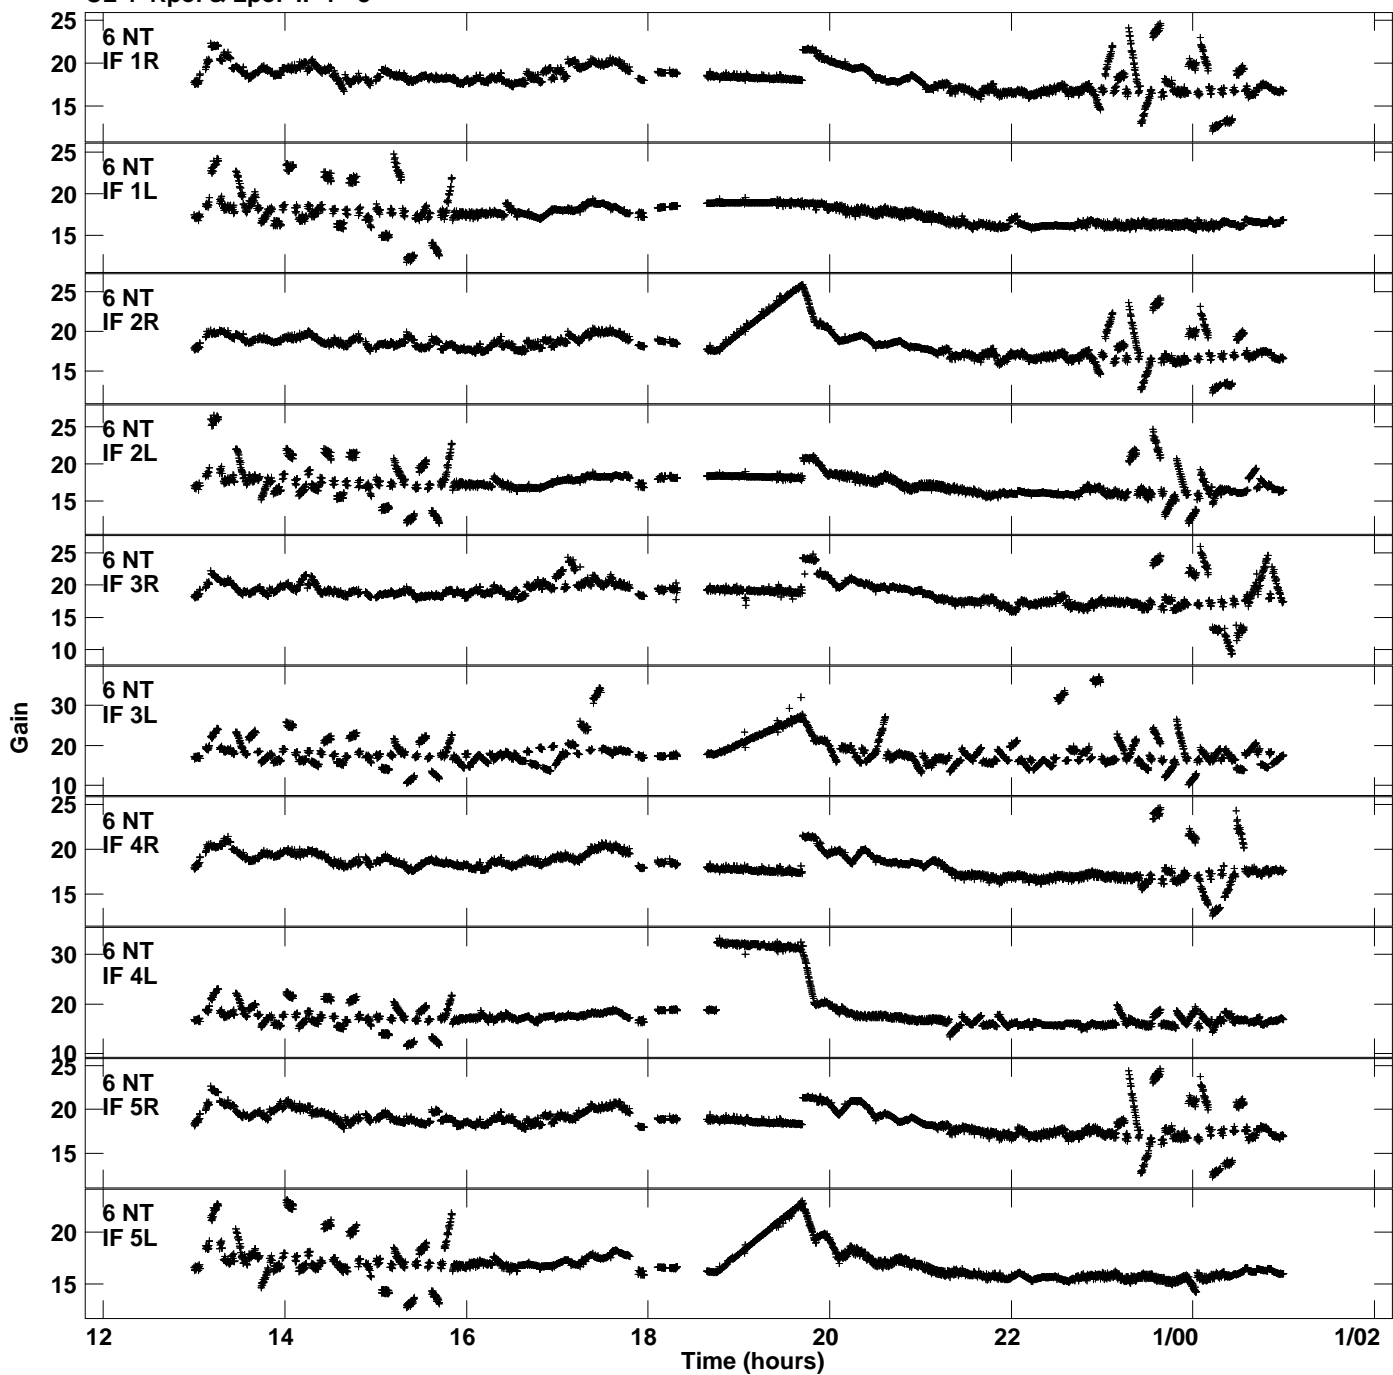

Plot file version 9 created 18-AUG-2015 11:03:30
Gain amp vs UTC time for EM115A.TMP.1
CL 4 Rpol & Lpol IF 1 - 8