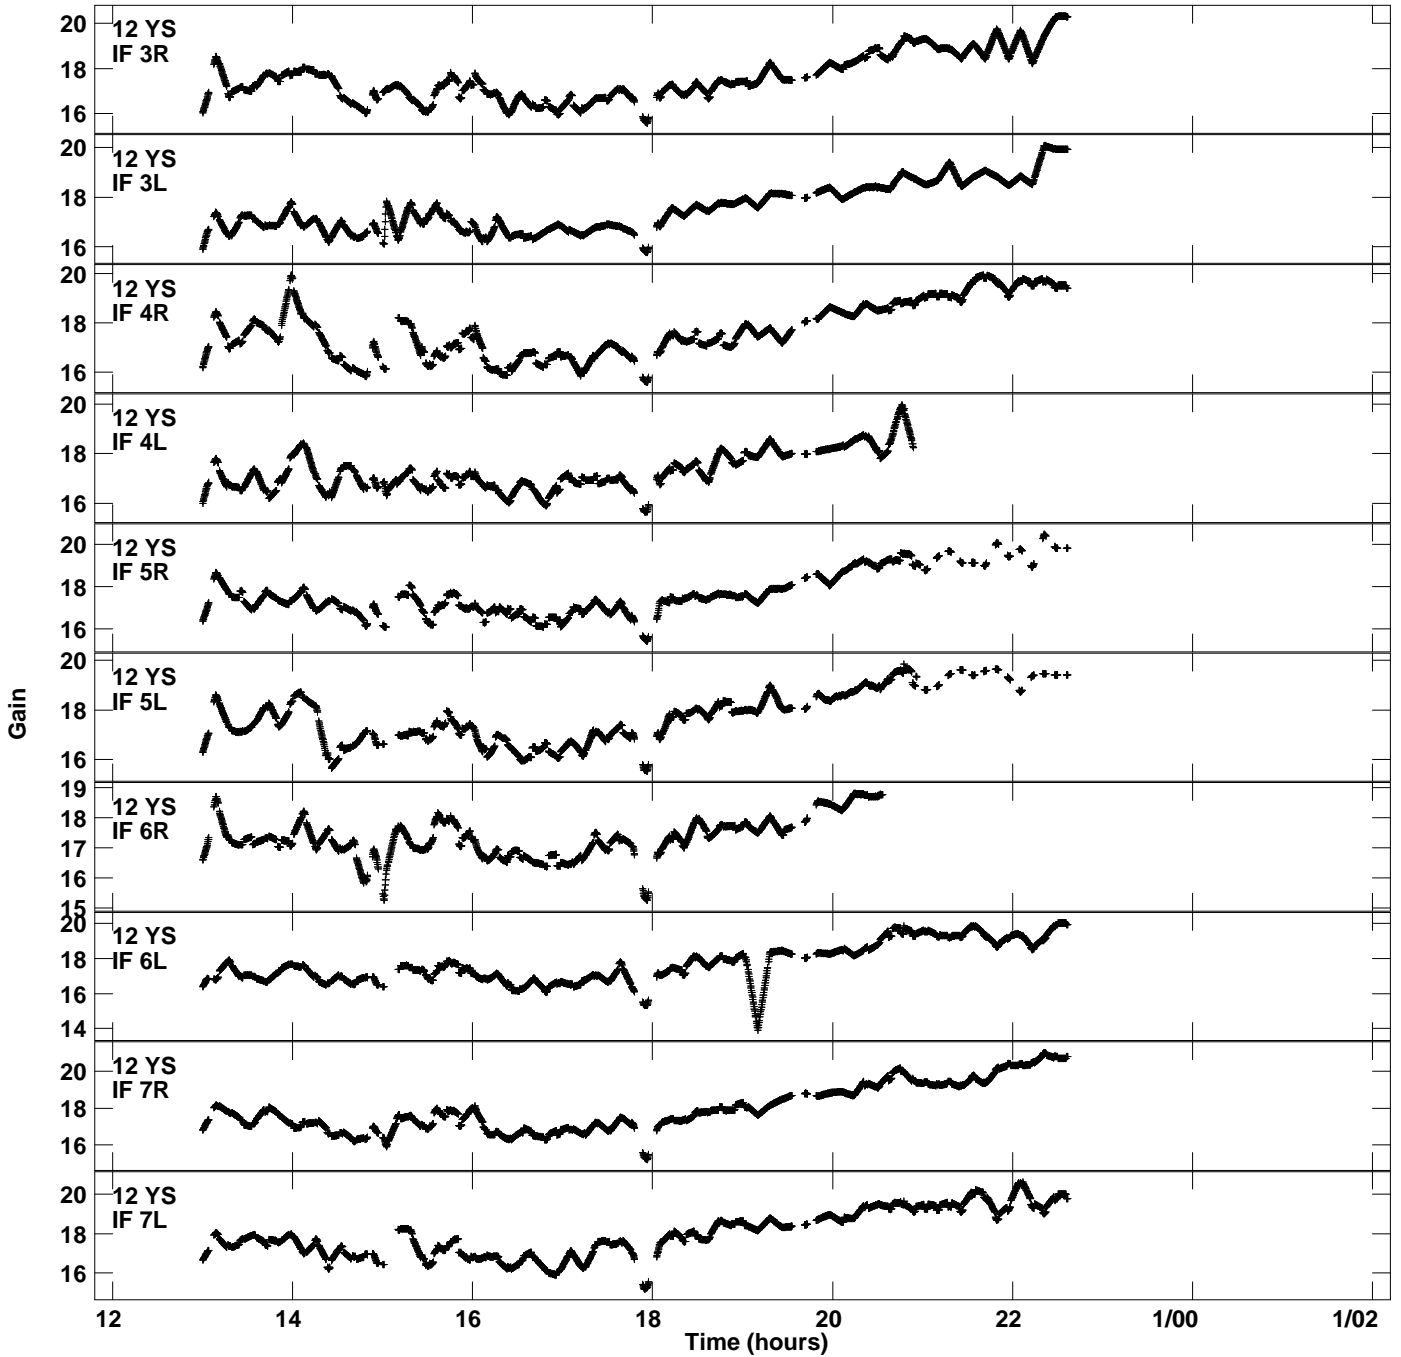

Plot file version 19 created 18-AUG-2015 11:03:30
Gain amp vs UTC time for EM115A.TMP.1
CL 4 Rpol & Lpol IF 1 - 8