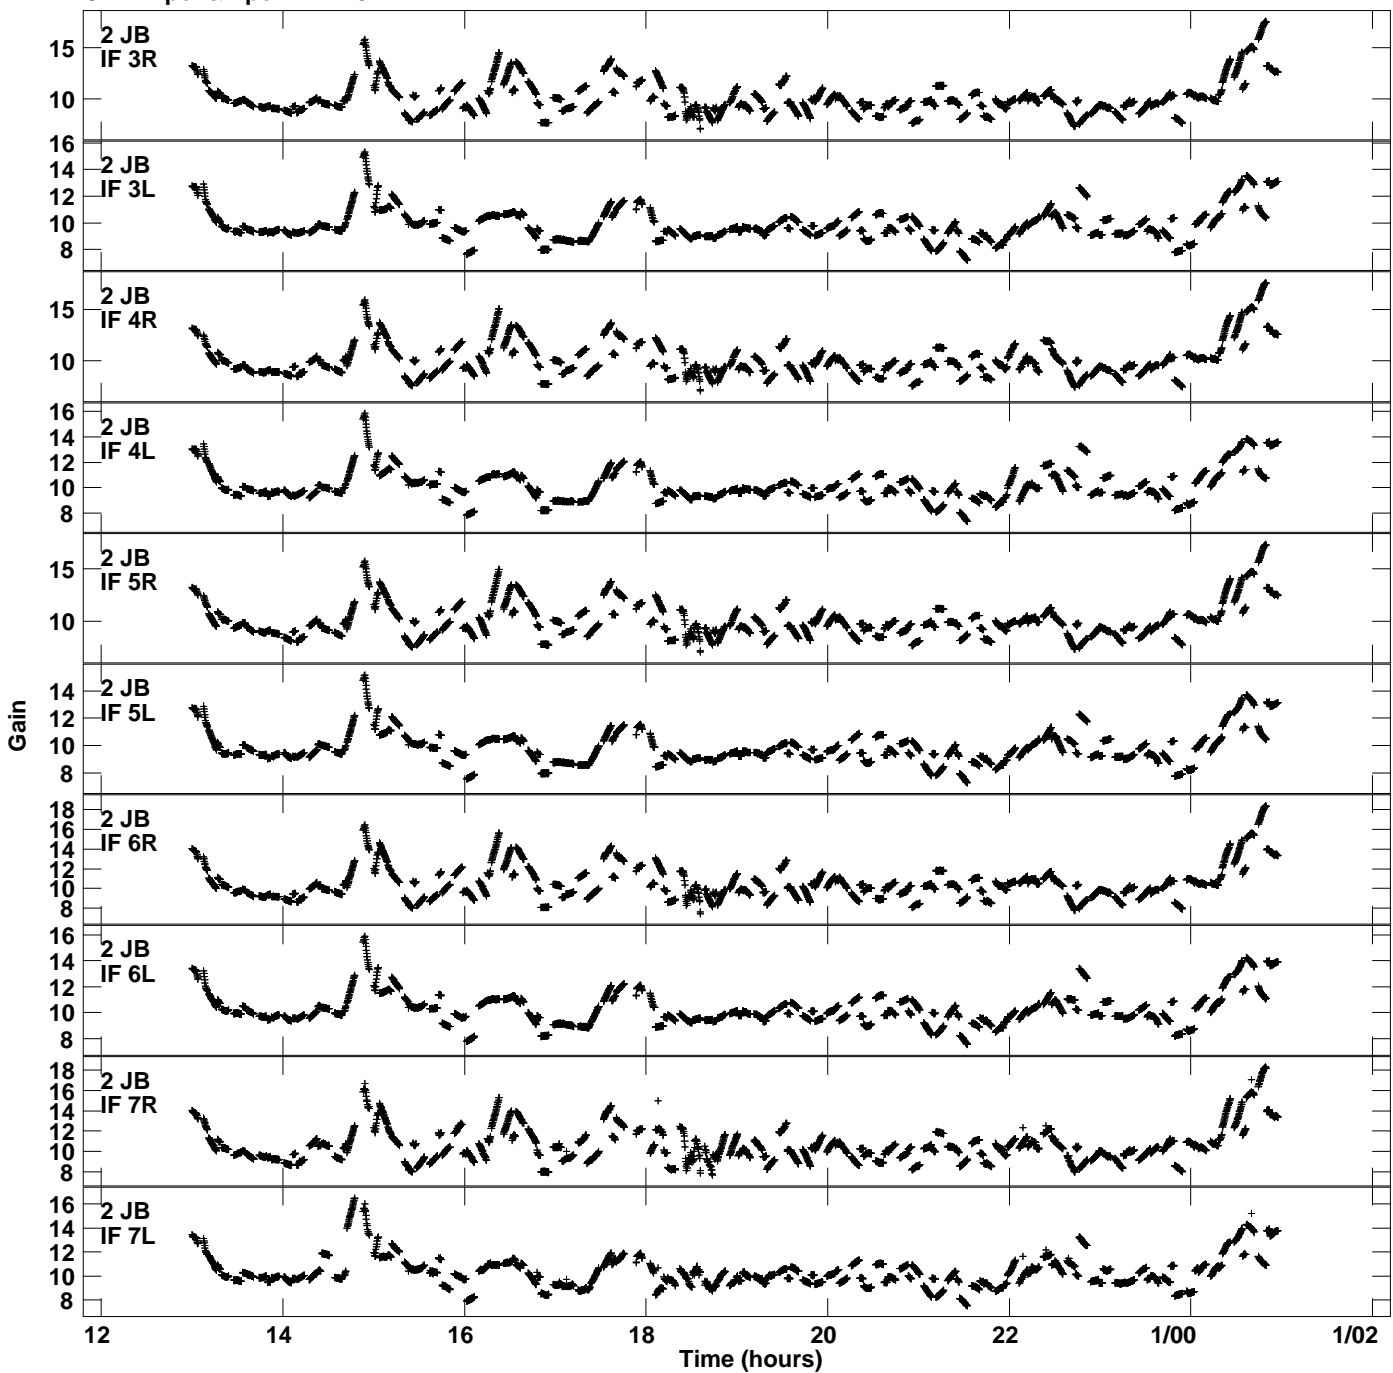

Plot file version 1 created 18-AUG-2015 11:03:29
Gain amp vs UTC time for EM115A.TMP.1
CL 4 Rpol & Lpol IF 1 - 8

Plot file version 2 created 18-AUG-2015 11:03:29
Gain amp vs UTC time for EM115A.TMP.1
CL 4 Rpol & Lpol IF 1 - 8

Plot file version 3 created 18-AUG-2015 11:03:29
Gain amp vs UTC time for EM115A.TMP.1
CL 4 Rpol & Lpol IF 1 - 8

Plot file version 4 created 18-AUG-2015 11:03:29
Gain amp vs UTC time for EM115A.TMP.1
CL 4 Rpol & Lpol IF 1 - 8

Plot file version 5 created 18-AUG-2015 11:03:29
Gain amp vs UTC time for EM115A.TMP.1
CL 4 Rpol & Lpol IF 1 - 8

Plot file version 6 created 18-AUG-2015 11:03:29
Gain amp vs UTC time for EM115A.TMP.1
CL 4 Rpol & Lpol IF 1 - 8