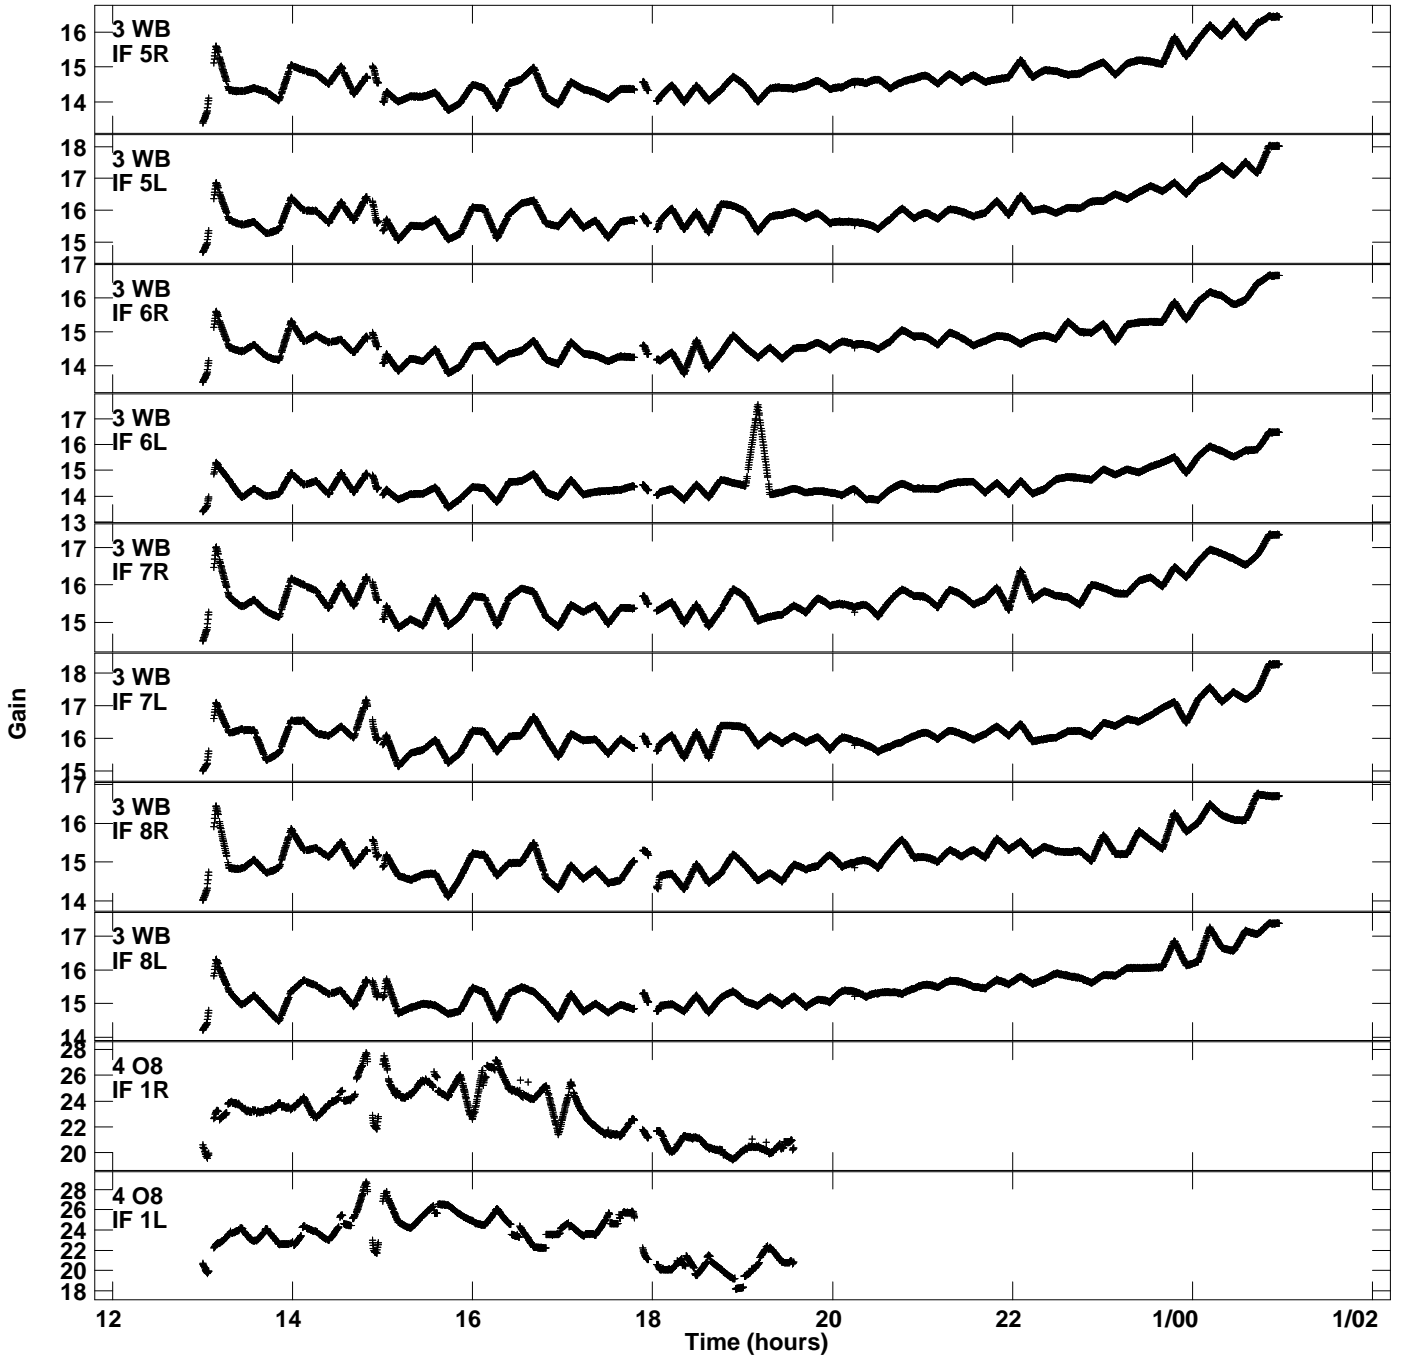

Plot file version 1 created 18-AUG-2015 11:03:29
Gain amp vs UTC time for EM115A.TMP.1
CL 4 Rpol & Lpol IF 1 - 8

Plot file version 2 created 18-AUG-2015 11:03:29
Gain amp vs UTC time for EM115A.TMP.1
CL 4 Rpol & Lpol IF 1 - 8

Plot file version 3 created 18-AUG-2015 11:03:29
Gain amp vs UTC time for EM115A.TMP.1
CL 4 Rpol & Lpol IF 1 - 8

Plot file version 4 created 18-AUG-2015 11:03:29
Gain amp vs UTC time for EM115A.TMP.1
CL 4 Rpol & Lpol IF 1 - 8

Plot file version 5 created 18-AUG-2015 11:03:29
Gain amp vs UTC time for EM115A.TMP.1
CL 4 Rpol & Lpol IF 1 - 8

Plot file version 6 created 18-AUG-2015 11:03:29
Gain amp vs UTC time for EM115A.TMP.1
CL 4 Rpol & Lpol IF 1 - 8

Plot file version 7 created 18-AUG-2015 11:03:29
Gain amp vs UTC time for EM115A.TMP.1
CL 4 Rpol & Lpol IF 1 - 8

Plot file version 8 created 18-AUG-2015 11:03:29
Gain amp vs UTC time for EM115A.TMP.1
CL 4 Rpol & Lpol IF 1 - 8