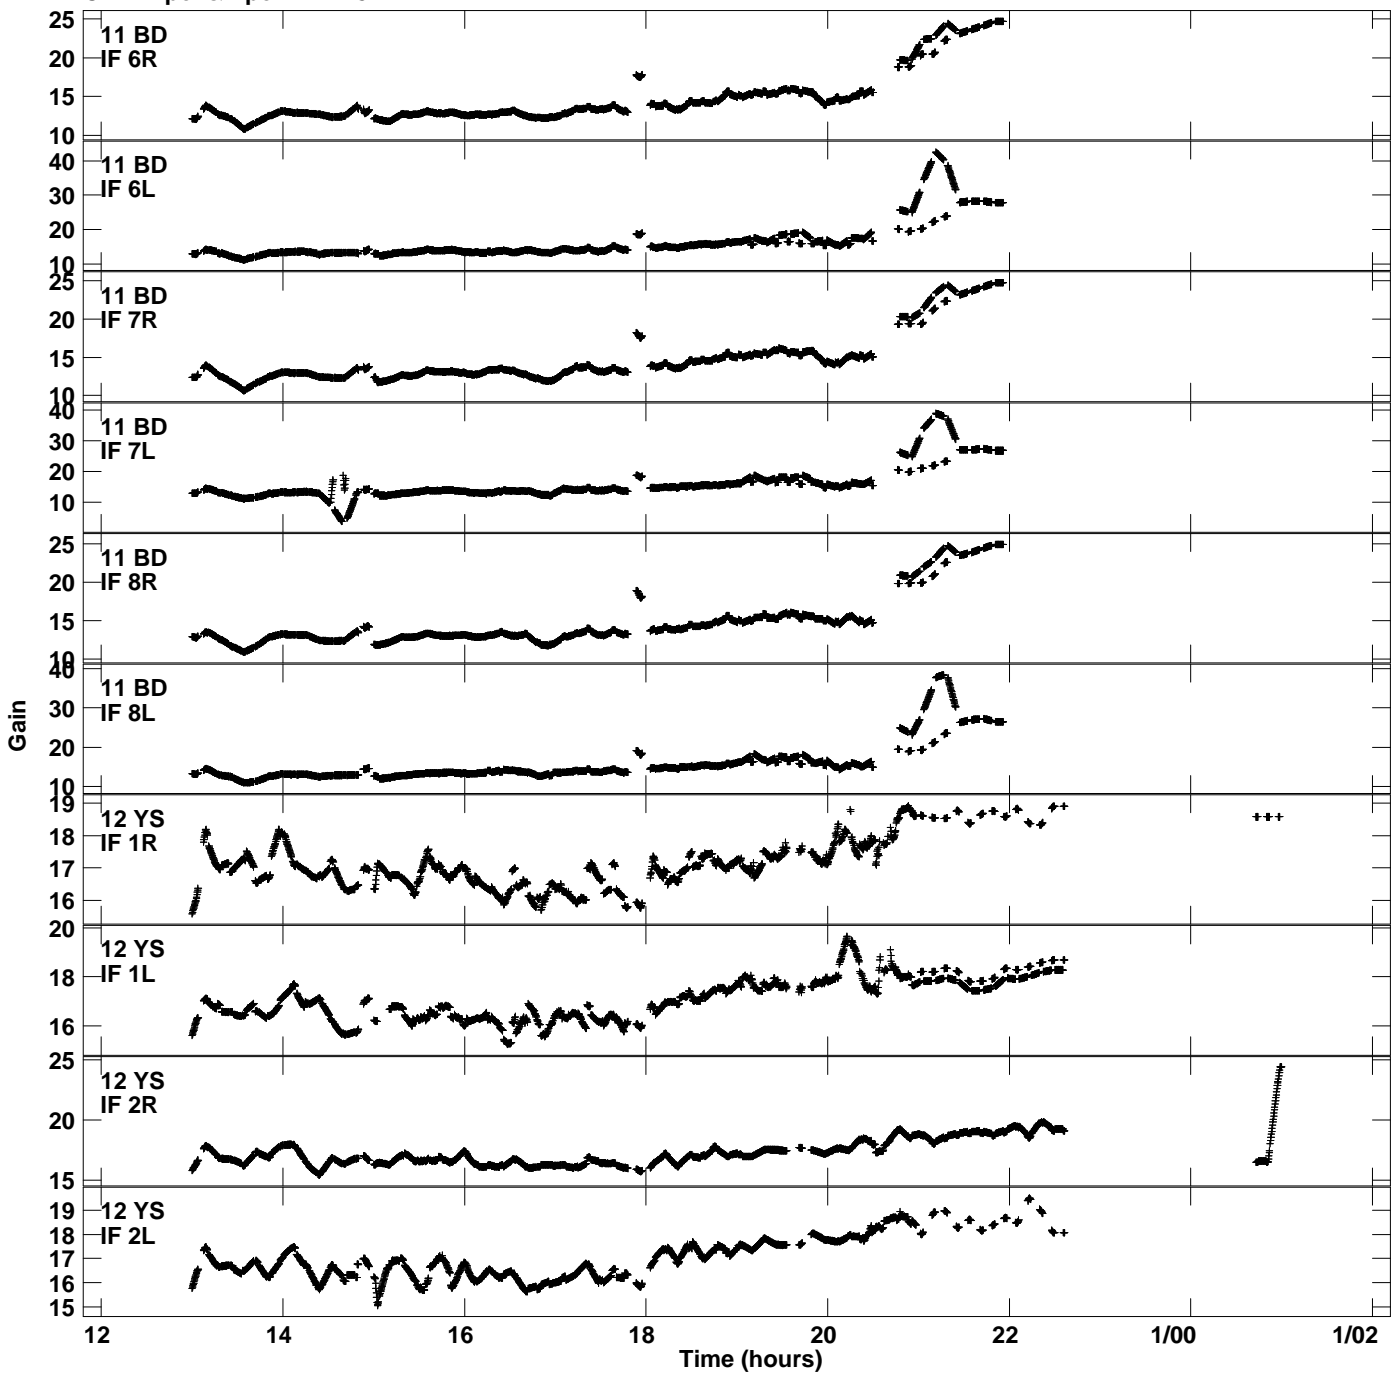

Plot file version 18 created 18-AUG-2015 11:03:30
Gain amp vs UTC time for EM115A.TMP.1
CL 4 Rpol & Lpol IF 1 - 8