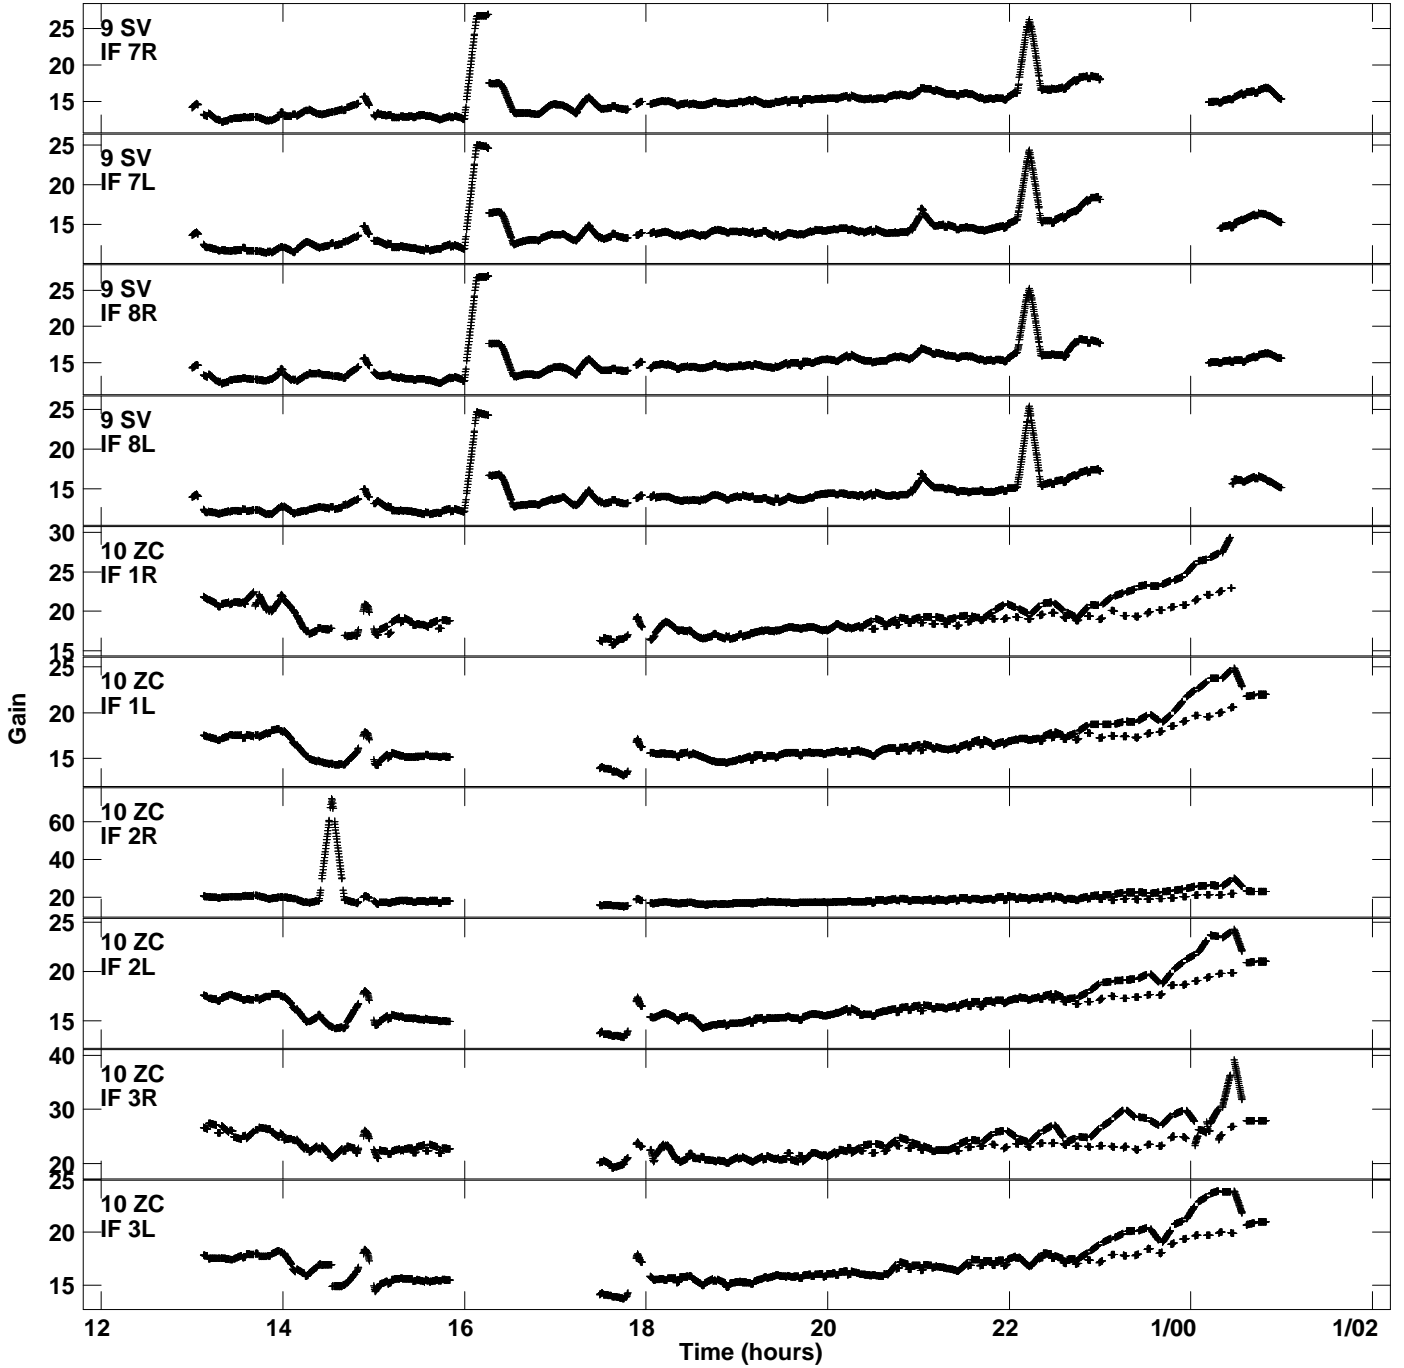

Plot file version 15 created 18-AUG-2015 11:03:30
Gain amp vs UTC time for EM115A.TMP.1
CL 4 Rpol & Lpol IF 1 - 8