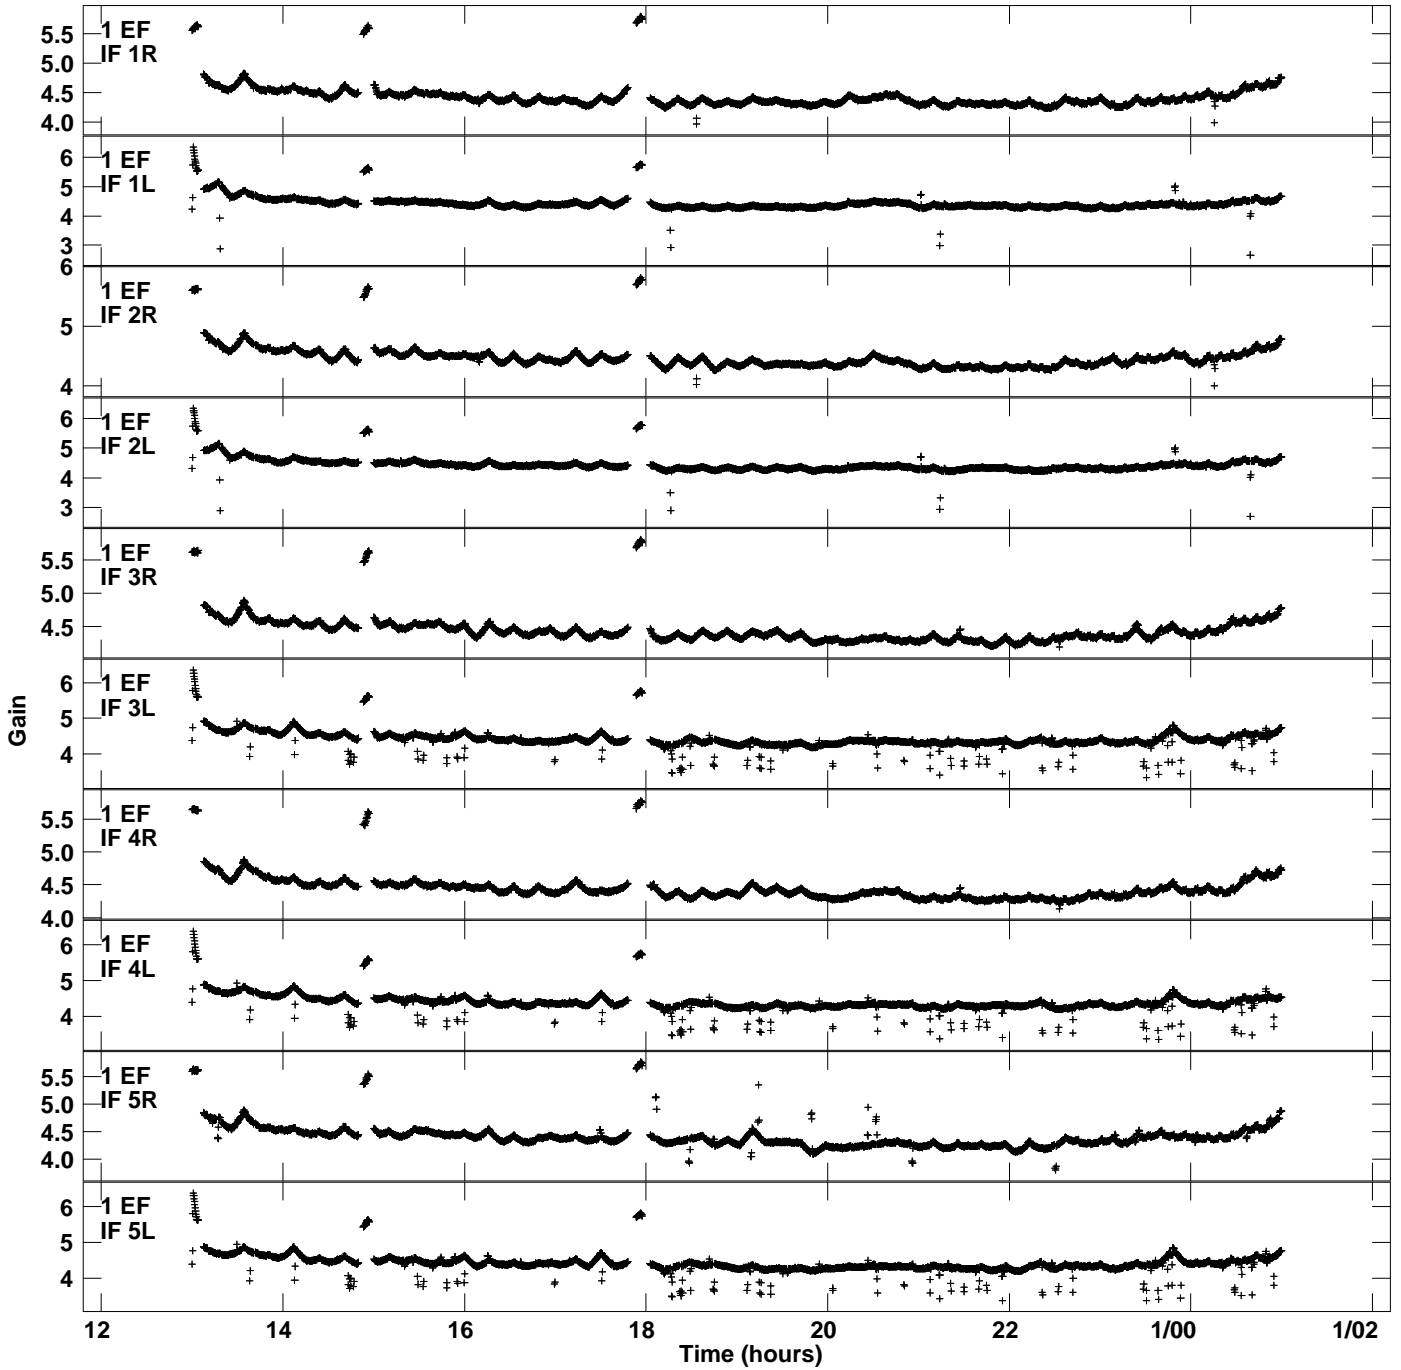

Plot file version 1 created 18-AUG-2015 11:03:29
Gain amp vs UTC time for EM115A.TMP.1
CL 4 Rpol & Lpol IF 1 - 8

Plot file version 2 created 18-AUG-2015 11:03:29
Gain amp vs UTC time for EM115A.TMP.1
CL 4 Rpol & Lpol IF 1 - 8

Plot file version 3 created 18-AUG-2015 11:03:29
Gain amp vs UTC time for EM115A.TMP.1
CL 4 Rpol & Lpol IF 1 - 8

Plot file version 4 created 18-AUG-2015 11:03:29
Gain amp vs UTC time for EM115A.TMP.1
CL 4 Rpol & Lpol IF 1 - 8

Plot file version 5 created 18-AUG-2015 11:03:29
Gain amp vs UTC time for EM115A.TMP.1
CL 4 Rpol & Lpol IF 1 - 8

Plot file version 6 created 18-AUG-2015 11:03:29
Gain amp vs UTC time for EM115A.TMP.1
CL 4 Rpol & Lpol IF 1 - 8

Plot file version 7 created 18-AUG-2015 11:03:29
Gain amp vs UTC time for EM115A.TMP.1
CL 4 Rpol & Lpol IF 1 - 8

Plot file version 8 created 18-AUG-2015 11:03:29
Gain amp vs UTC time for EM115A.TMP.1
CL 4 Rpol & Lpol IF 1 - 8