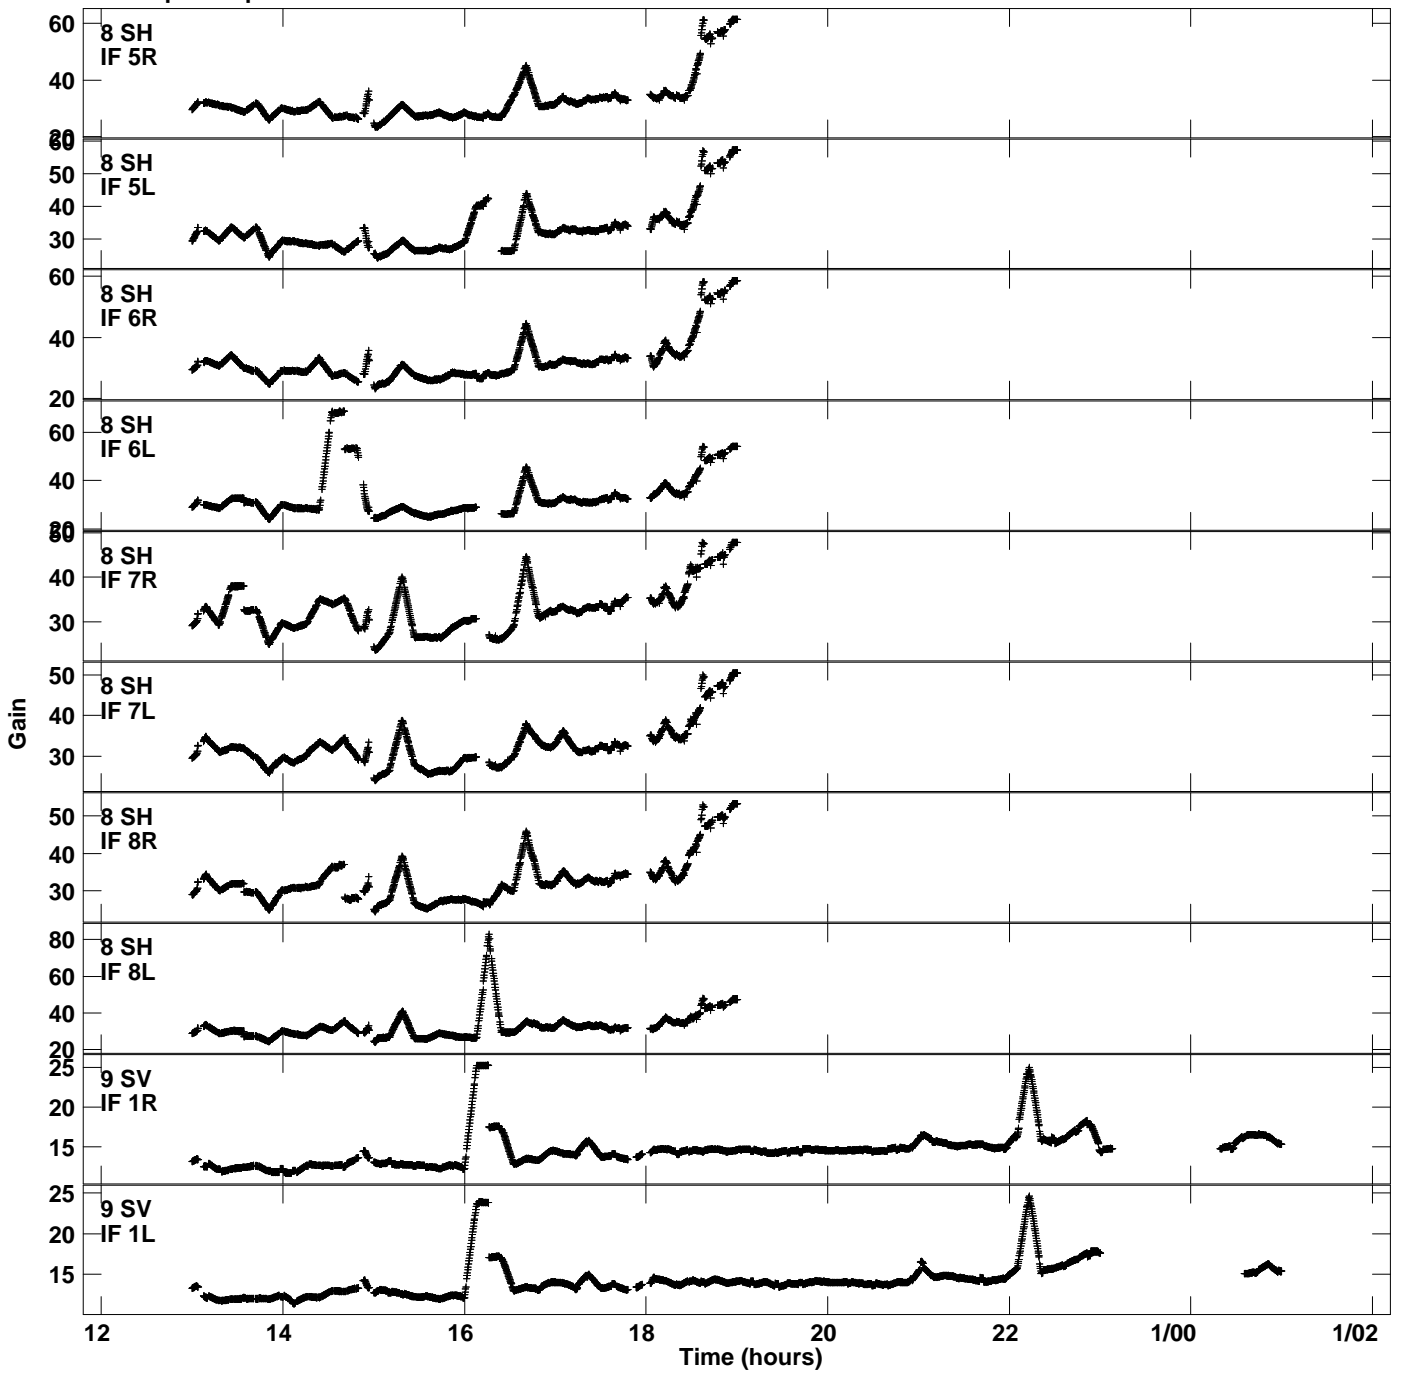

Plot file version 13 created 18-AUG-2015 11:03:30
Gain amp vs UTC time for EM115A.TMP.1
CL 4 Rpol & Lpol IF 1 - 8