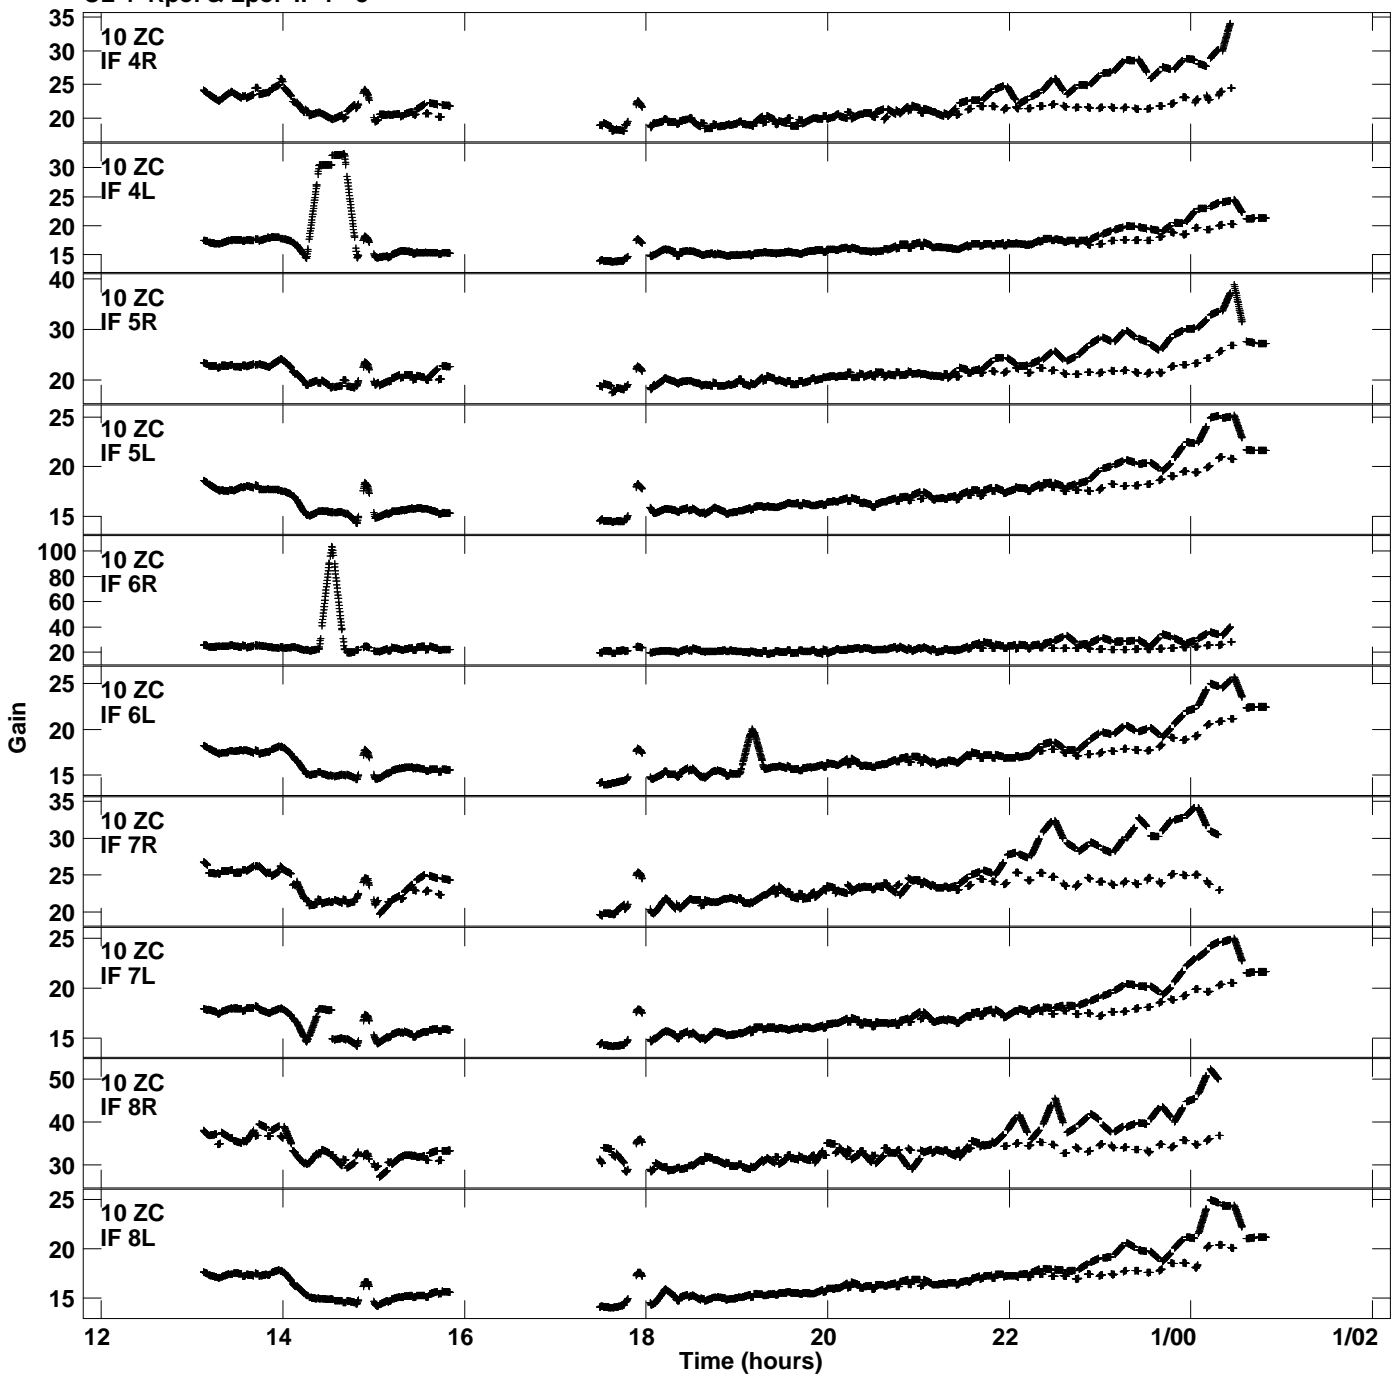

Plot file version 16 created 18-AUG-2015 11:03:30
Gain amp vs UTC time for EM115A.TMP.1
CL 4 Rpol & Lpol IF 1 - 8