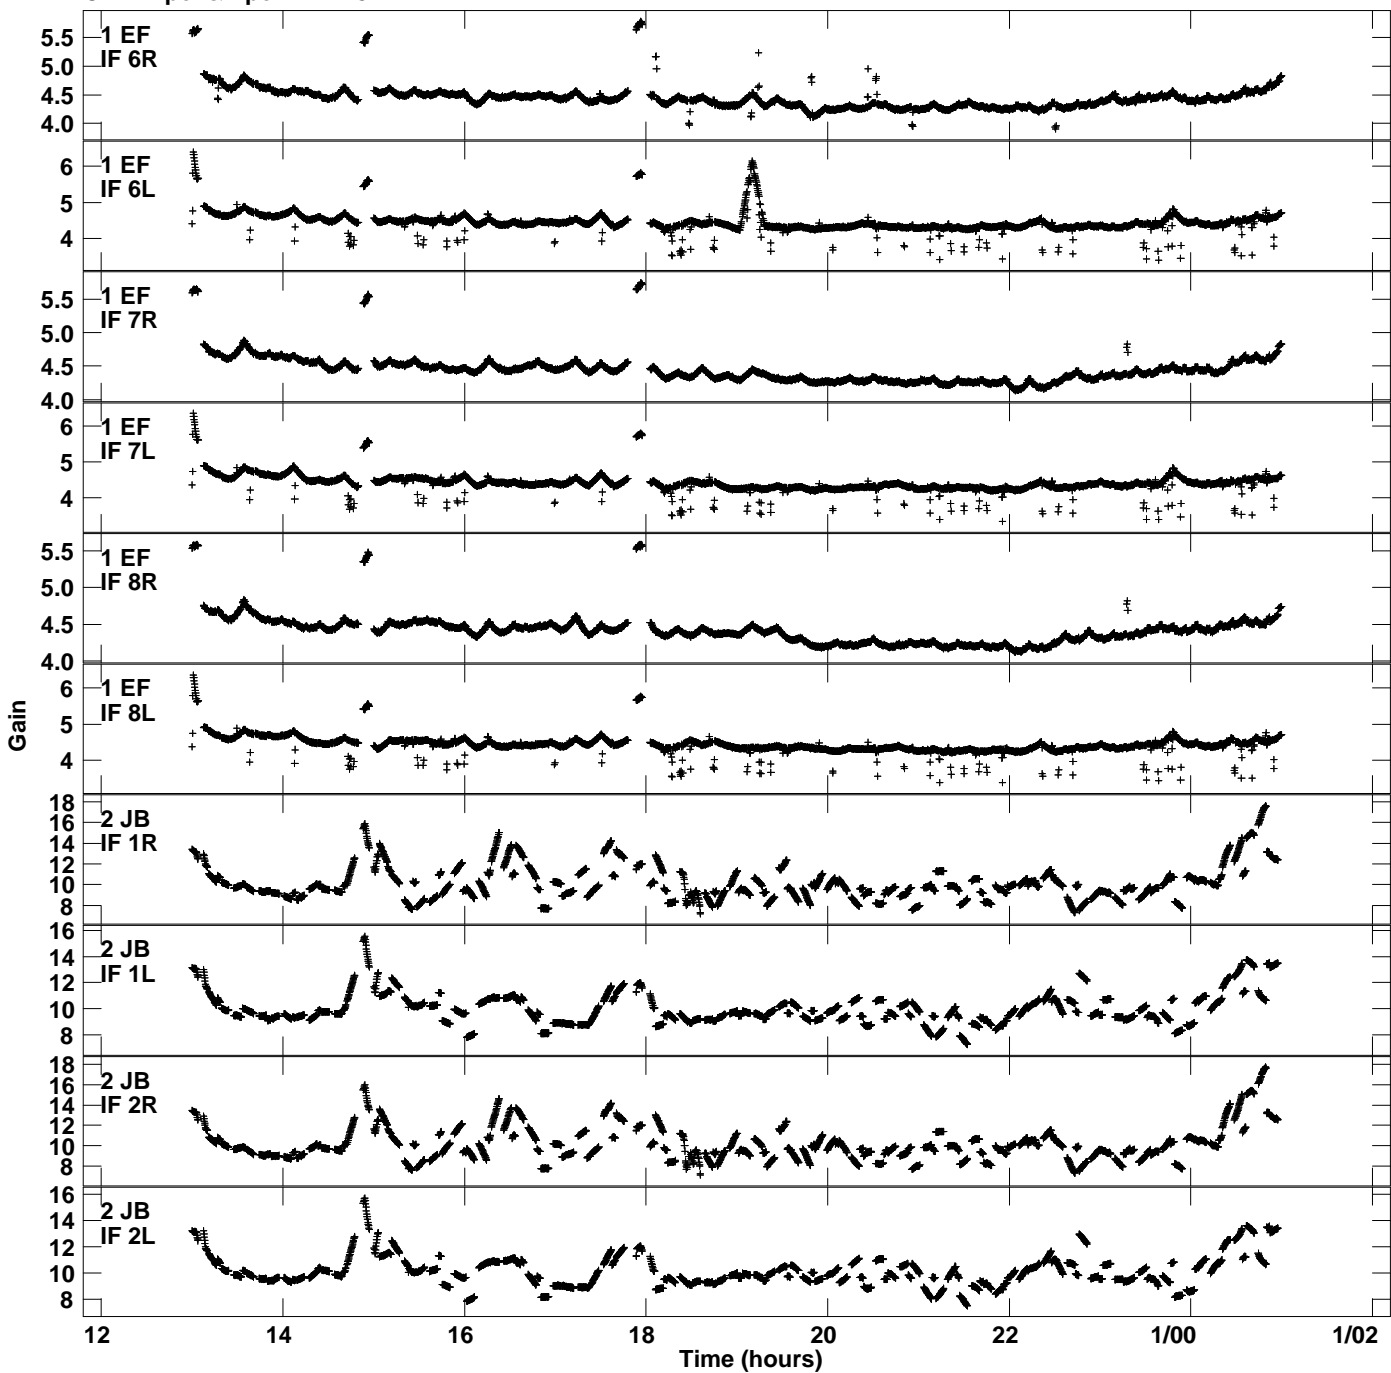

Plot file version 1 created 18-AUG-2015 11:03:29
Gain amp vs UTC time for EM115A.TMP.1
CL 4 Rpol & Lpol IF 1 - 8

Plot file version 2 created 18-AUG-2015 11:03:29
Gain amp vs UTC time for EM115A.TMP.1
CL 4 Rpol & Lpol IF 1 - 8

Plot file version 3 created 18-AUG-2015 11:03:29
Gain amp vs UTC time for EM115A.TMP.1
CL 4 Rpol & Lpol IF 1 - 8

Plot file version 4 created 18-AUG-2015 11:03:29
Gain amp vs UTC time for EM115A.TMP.1
CL 4 Rpol & Lpol IF 1 - 8

Plot file version 5 created 18-AUG-2015 11:03:29
Gain amp vs UTC time for EM115A.TMP.1
CL 4 Rpol & Lpol IF 1 - 8

Plot file version 6 created 18-AUG-2015 11:03:29
Gain amp vs UTC time for EM115A.TMP.1
CL 4 Rpol & Lpol IF 1 - 8

Plot file version 7 created 18-AUG-2015 11:03:29
Gain amp vs UTC time for EM115A.TMP.1
CL 4 Rpol & Lpol IF 1 - 8

Plot file version 8 created 18-AUG-2015 11:03:29
Gain amp vs UTC time for EM115A.TMP.1
CL 4 Rpol & Lpol IF 1 - 8