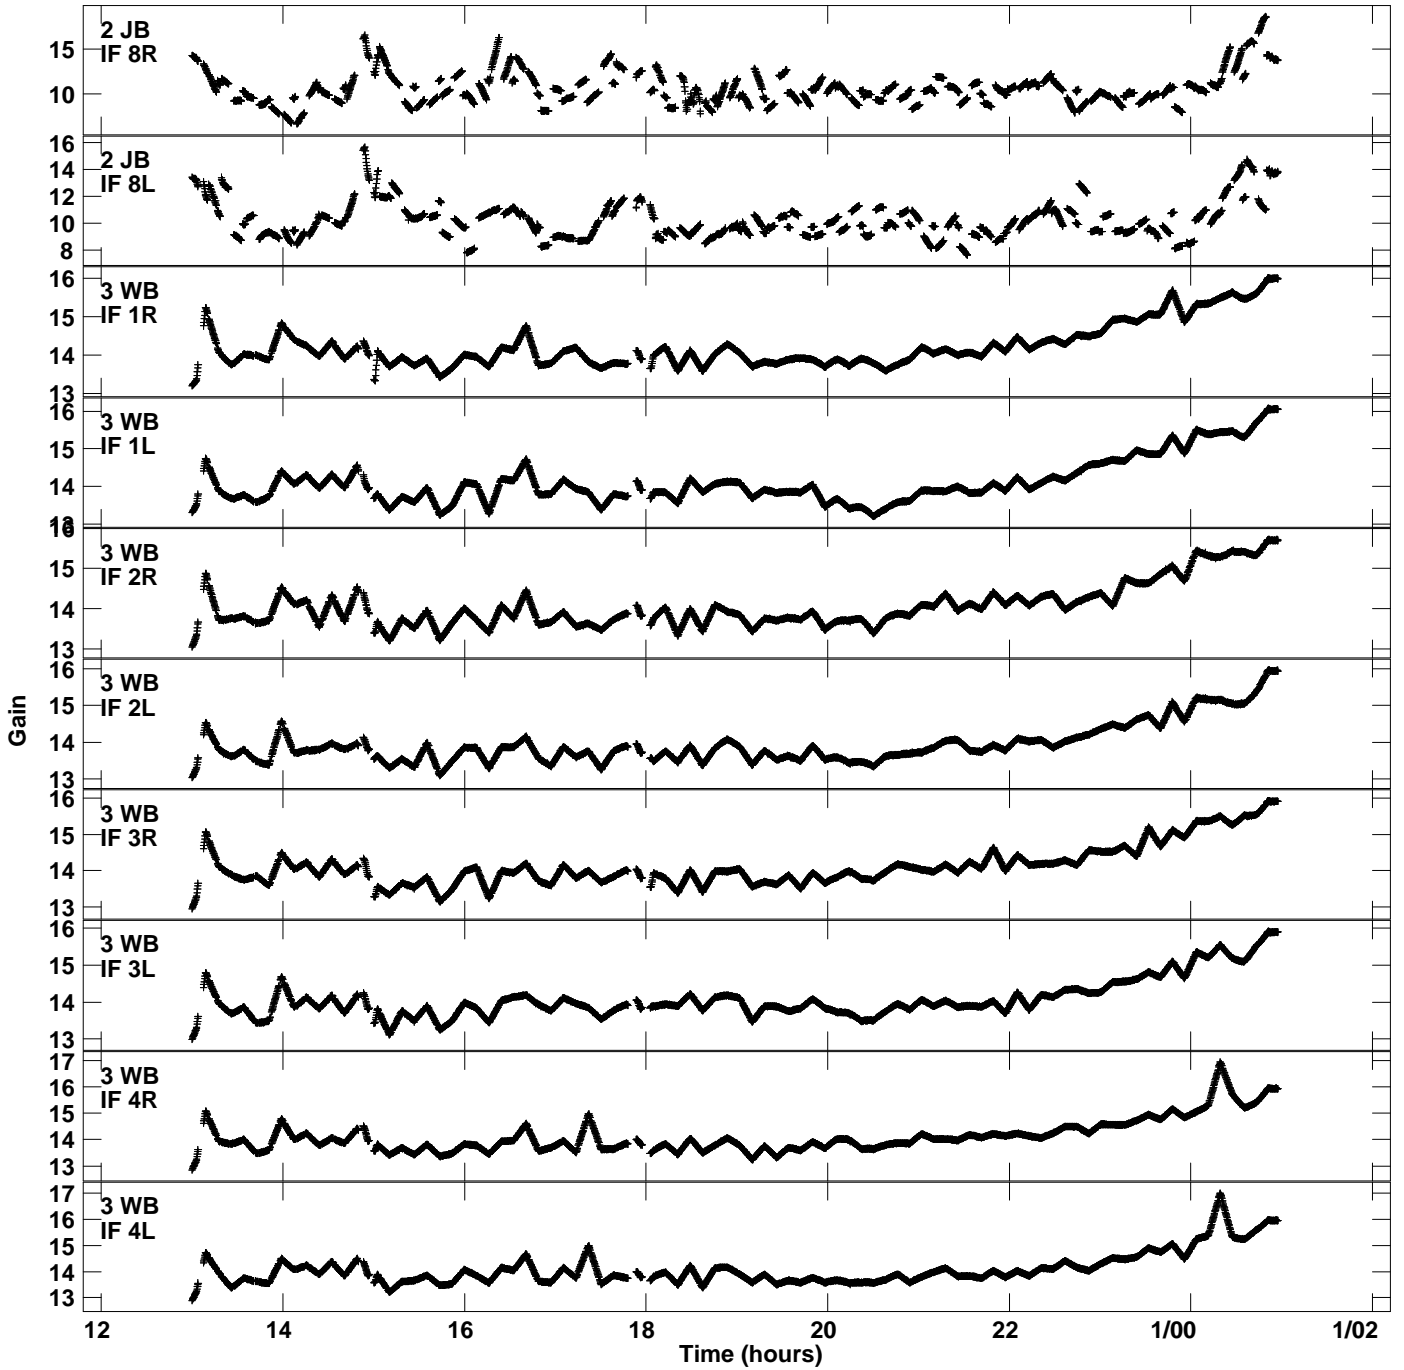

Plot file version 1 created 18-AUG-2015 11:03:29
Gain amp vs UTC time for EM115A.TMP.1
CL 4 Rpol & Lpol IF 1 - 8

Plot file version 2 created 18-AUG-2015 11:03:29
Gain amp vs UTC time for EM115A.TMP.1
CL 4 Rpol & Lpol IF 1 - 8

Plot file version 3 created 18-AUG-2015 11:03:29
Gain amp vs UTC time for EM115A.TMP.1
CL 4 Rpol & Lpol IF 1 - 8

Plot file version 4 created 18-AUG-2015 11:03:29
Gain amp vs UTC time for EM115A.TMP.1
CL 4 Rpol & Lpol IF 1 - 8

Plot file version 5 created 18-AUG-2015 11:03:29
Gain amp vs UTC time for EM115A.TMP.1
CL 4 Rpol & Lpol IF 1 - 8

Plot file version 6 created 18-AUG-2015 11:03:29
Gain amp vs UTC time for EM115A.TMP.1
CL 4 Rpol & Lpol IF 1 - 8