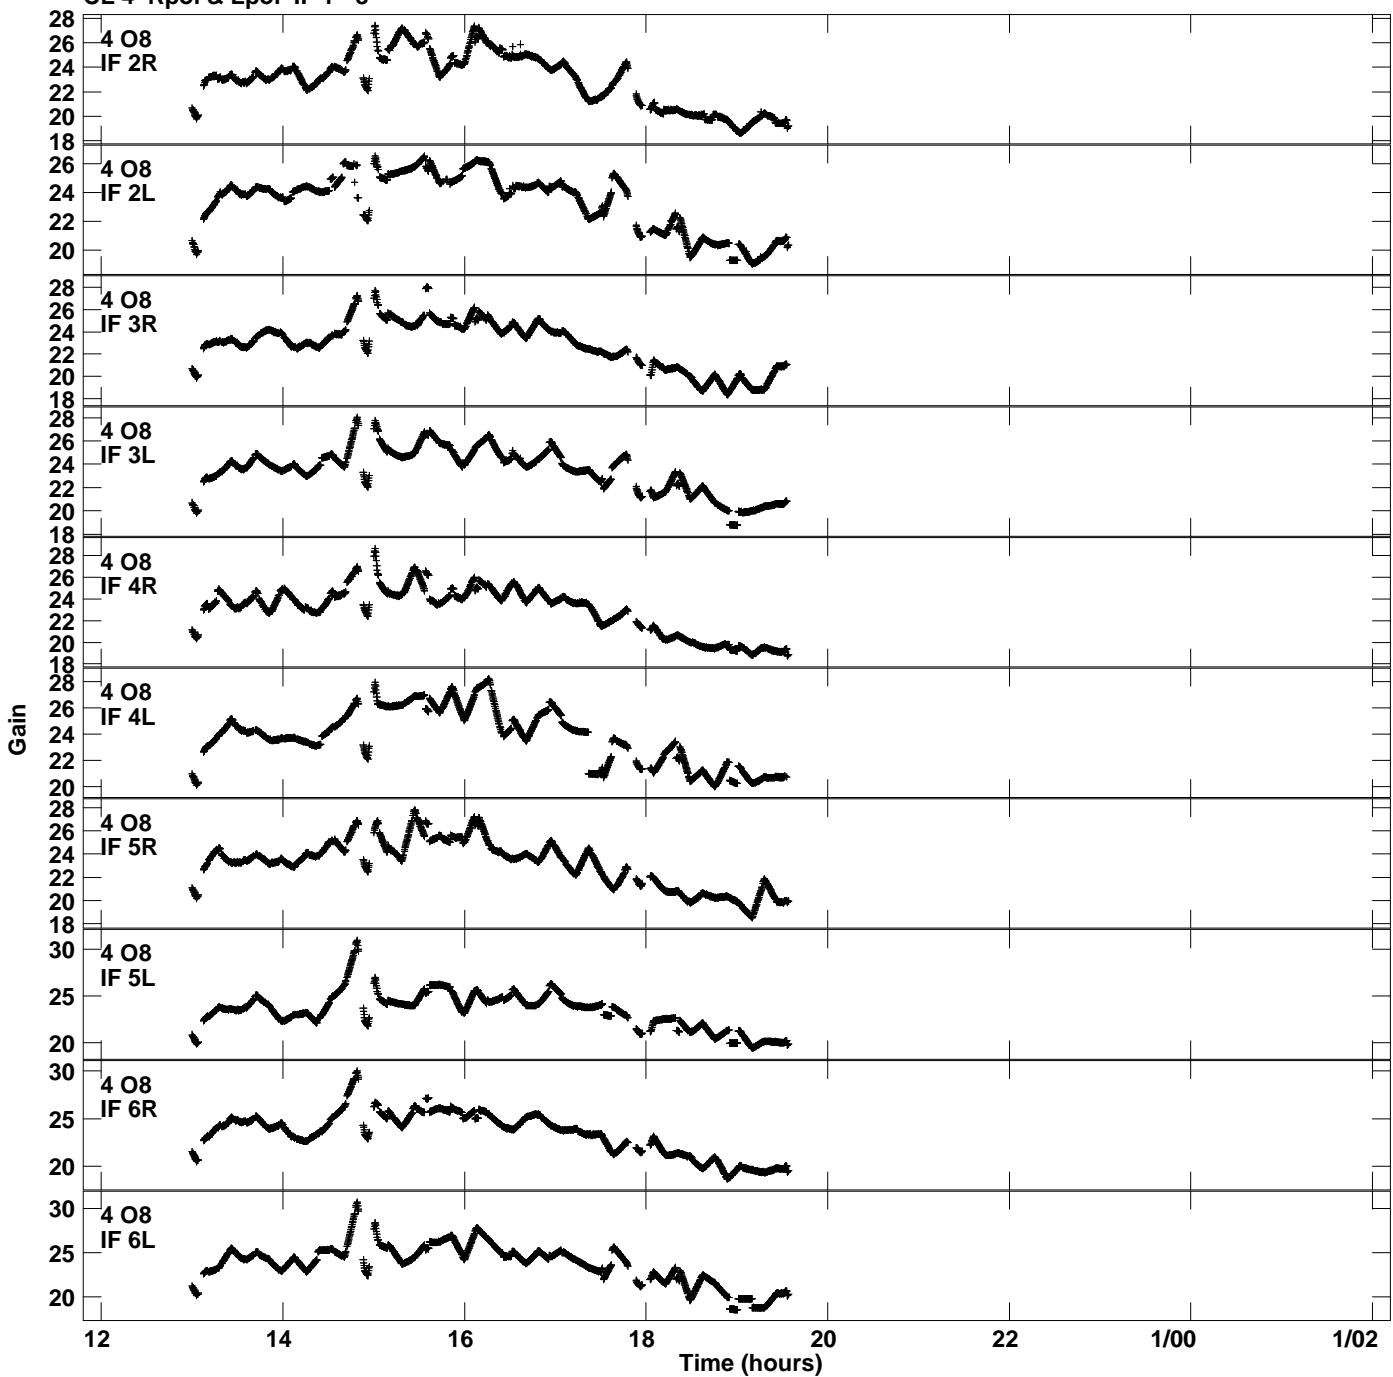

Plot file version 1 created 18-AUG-2015 11:03:29
Gain amp vs UTC time for EM115A.TMP.1
CL 4 Rpol & Lpol IF 1 - 8

Plot file version 2 created 18-AUG-2015 11:03:29
Gain amp vs UTC time for EM115A.TMP.1
CL 4 Rpol & Lpol IF 1 - 8

Plot file version 3 created 18-AUG-2015 11:03:29
Gain amp vs UTC time for EM115A.TMP.1
CL 4 Rpol & Lpol IF 1 - 8

Plot file version 4 created 18-AUG-2015 11:03:29
Gain amp vs UTC time for EM115A.TMP.1
CL 4 Rpol & Lpol IF 1 - 8

Plot file version 5 created 18-AUG-2015 11:03:29
Gain amp vs UTC time for EM115A.TMP.1
CL 4 Rpol & Lpol IF 1 - 8

Plot file version 6 created 18-AUG-2015 11:03:29
Gain amp vs UTC time for EM115A.TMP.1
CL 4 Rpol & Lpol IF 1 - 8

Plot file version 7 created 18-AUG-2015 11:03:29
Gain amp vs UTC time for EM115A.TMP.1
CL 4 Rpol & Lpol IF 1 - 8

Plot file version 8 created 18-AUG-2015 11:03:29
Gain amp vs UTC time for EM115A.TMP.1
CL 4 Rpol & Lpol IF 1 - 8