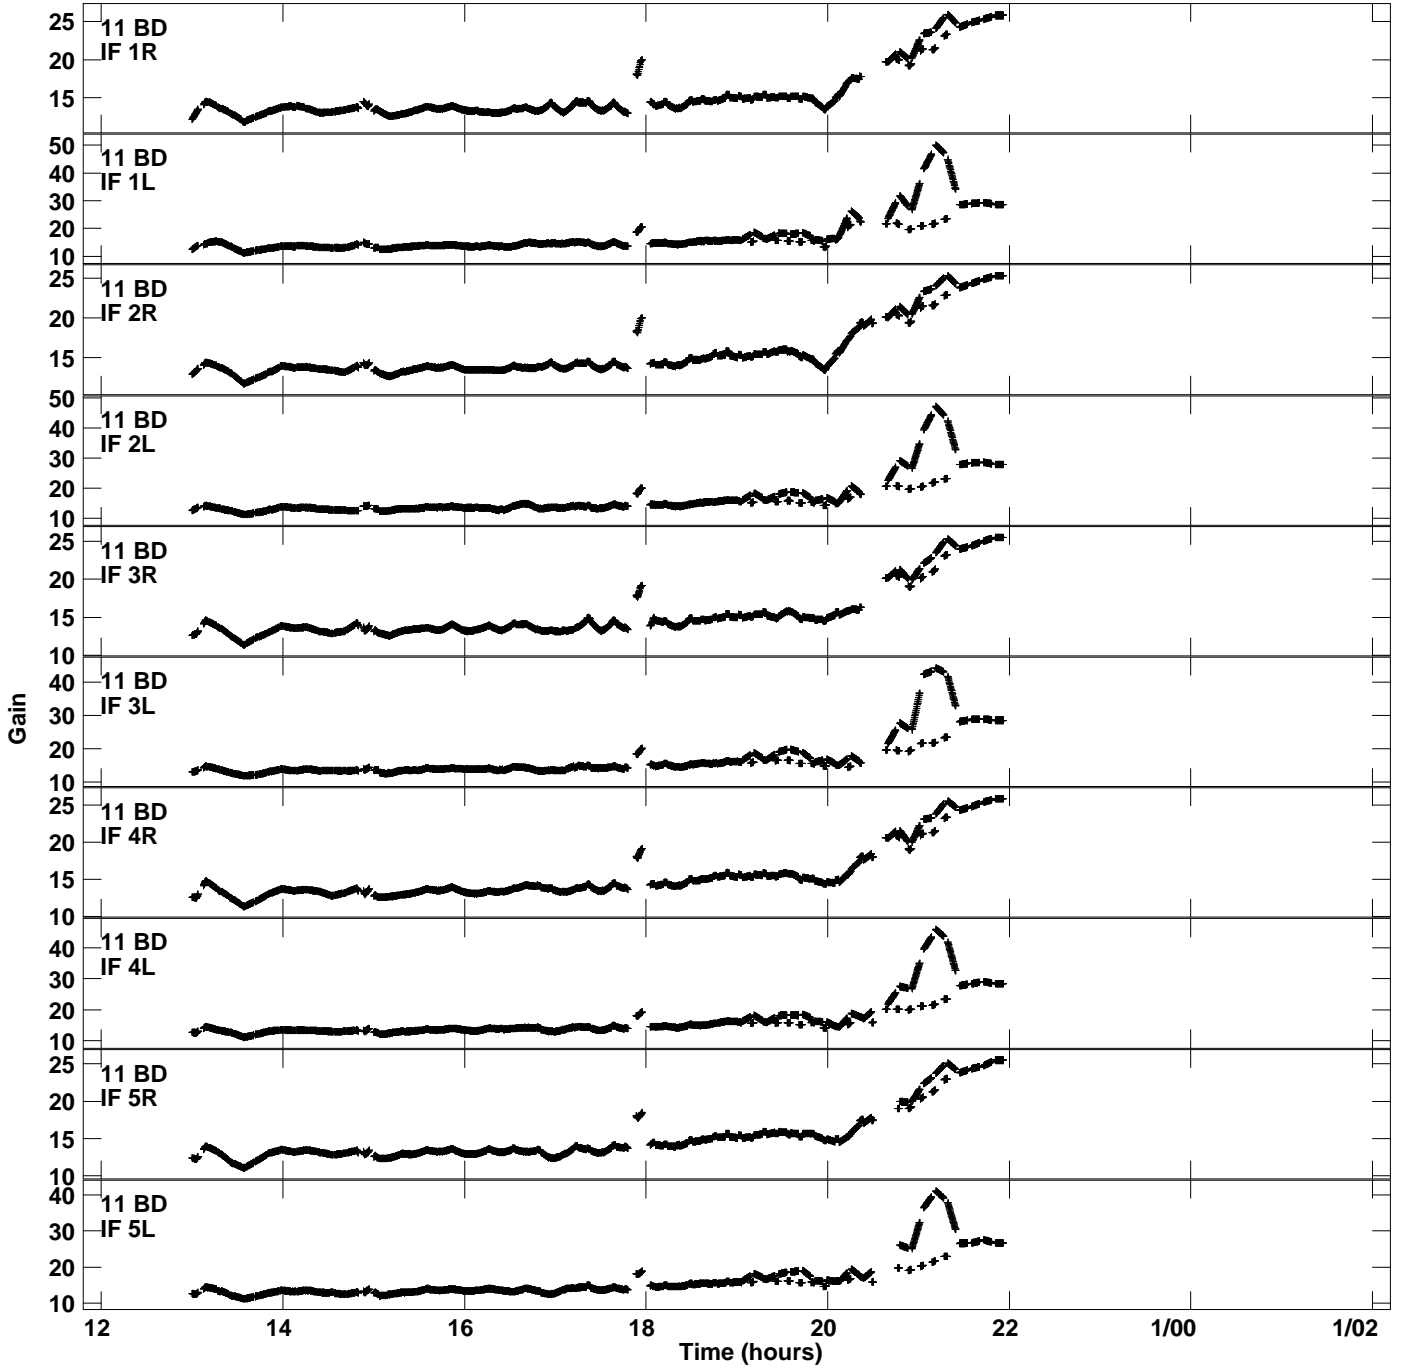

Plot file version 17 created 18-AUG-2015 11:03:30
Gain amp vs UTC time for EM115A.TMP.1
CL 4 Rpol & Lpol IF 1 - 8