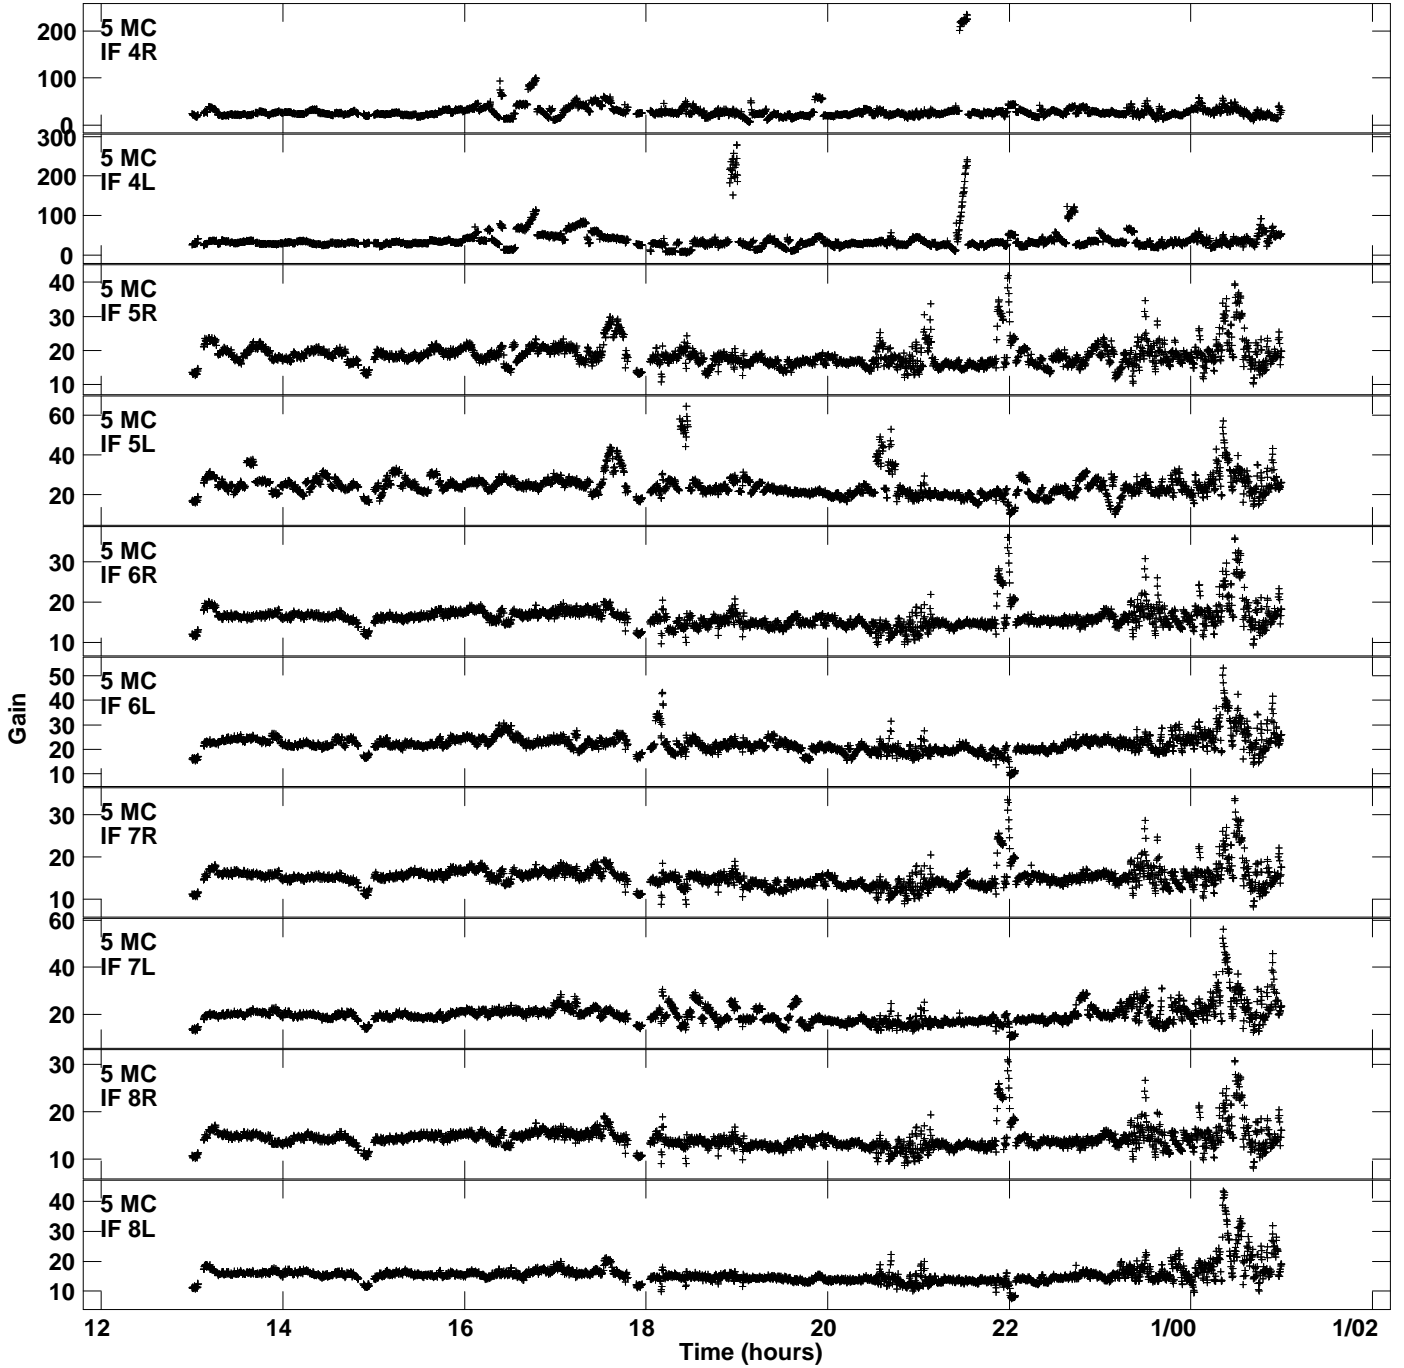

Plot file version 5 created 18-AUG-2015 11:03:29
Gain amp vs UTC time for EM115A.TMP.1
CL 4 Rpol & Lpol IF 1 - 8

Plot file version 6 created 18-AUG-2015 11:03:29
Gain amp vs UTC time for EM115A.TMP.1
CL 4 Rpol & Lpol IF 1 - 8

Plot file version 7 created 18-AUG-2015 11:03:29
Gain amp vs UTC time for EM115A.TMP.1
CL 4 Rpol & Lpol IF 1 - 8

Plot file version 8 created 18-AUG-2015 11:03:29
Gain amp vs UTC time for EM115A.TMP.1
CL 4 Rpol & Lpol IF 1 - 8