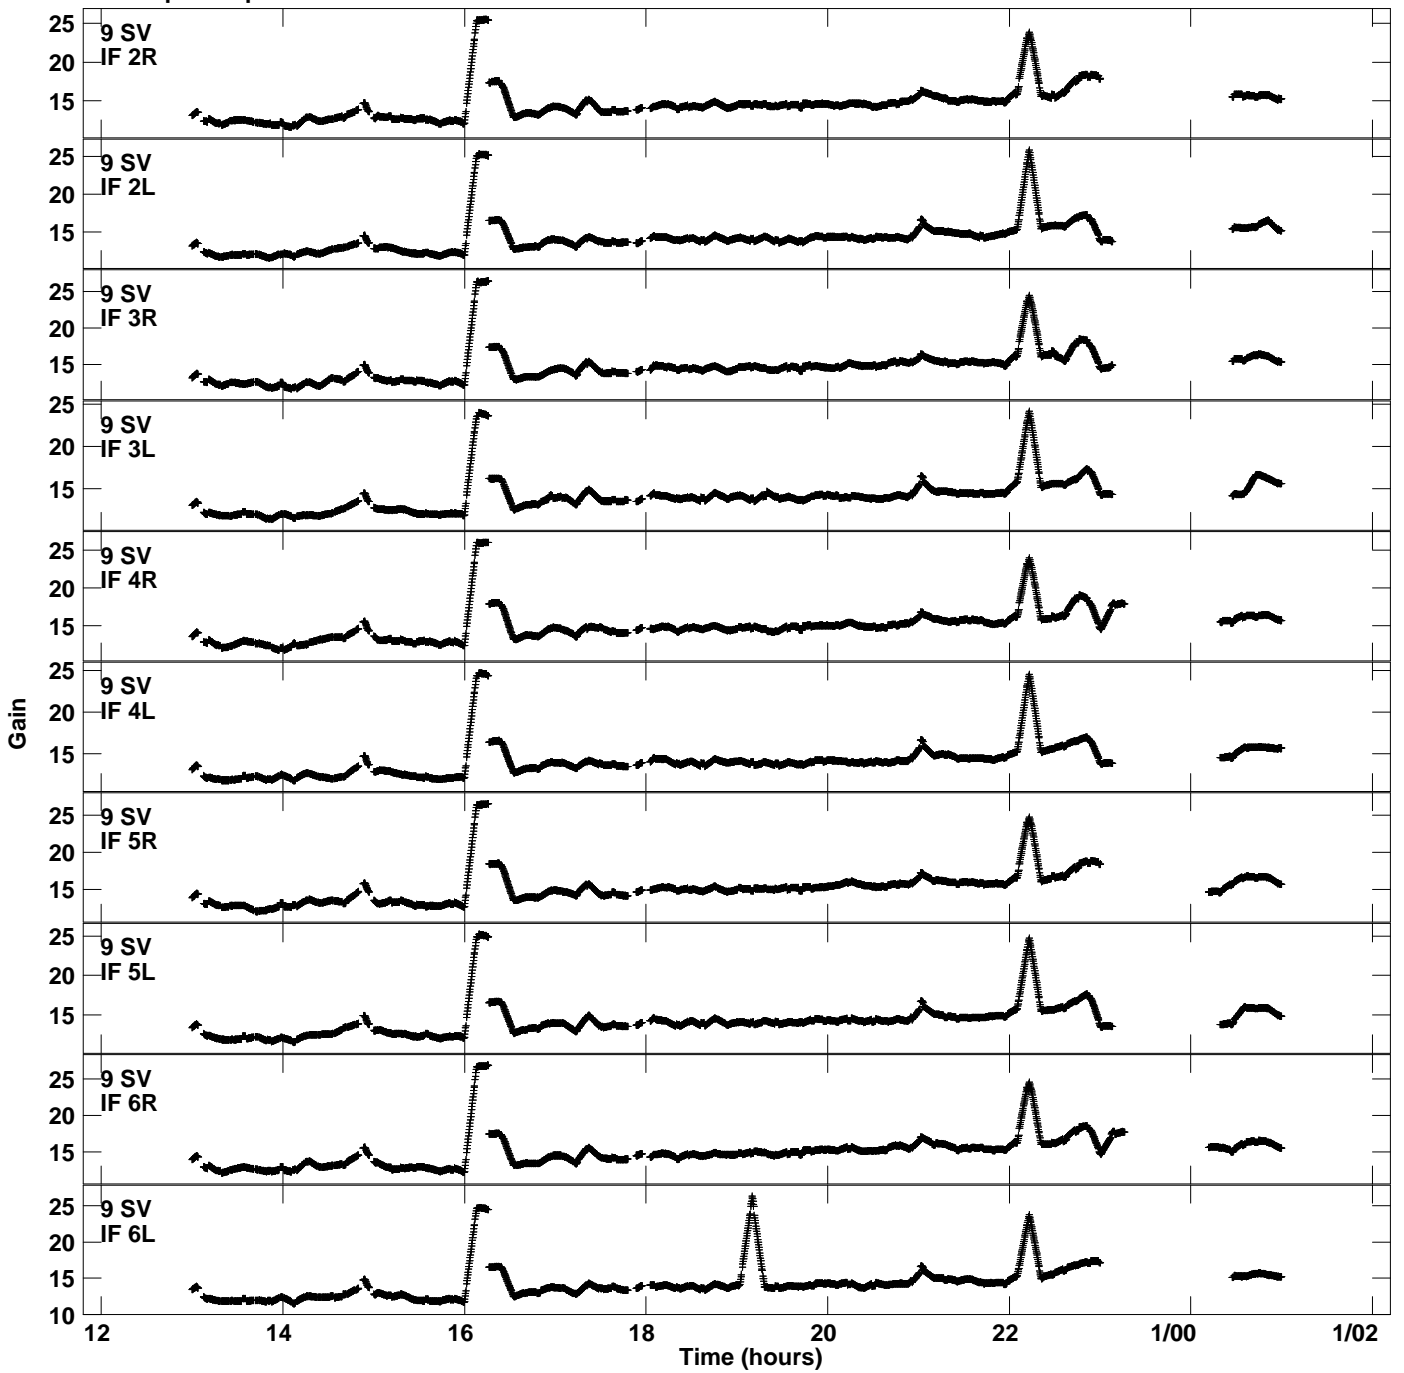

Plot file version 14 created 18-AUG-2015 11:03:30
Gain amp vs UTC time for EM115A.TMP.1
CL 4 Rpol & Lpol IF 1 - 8