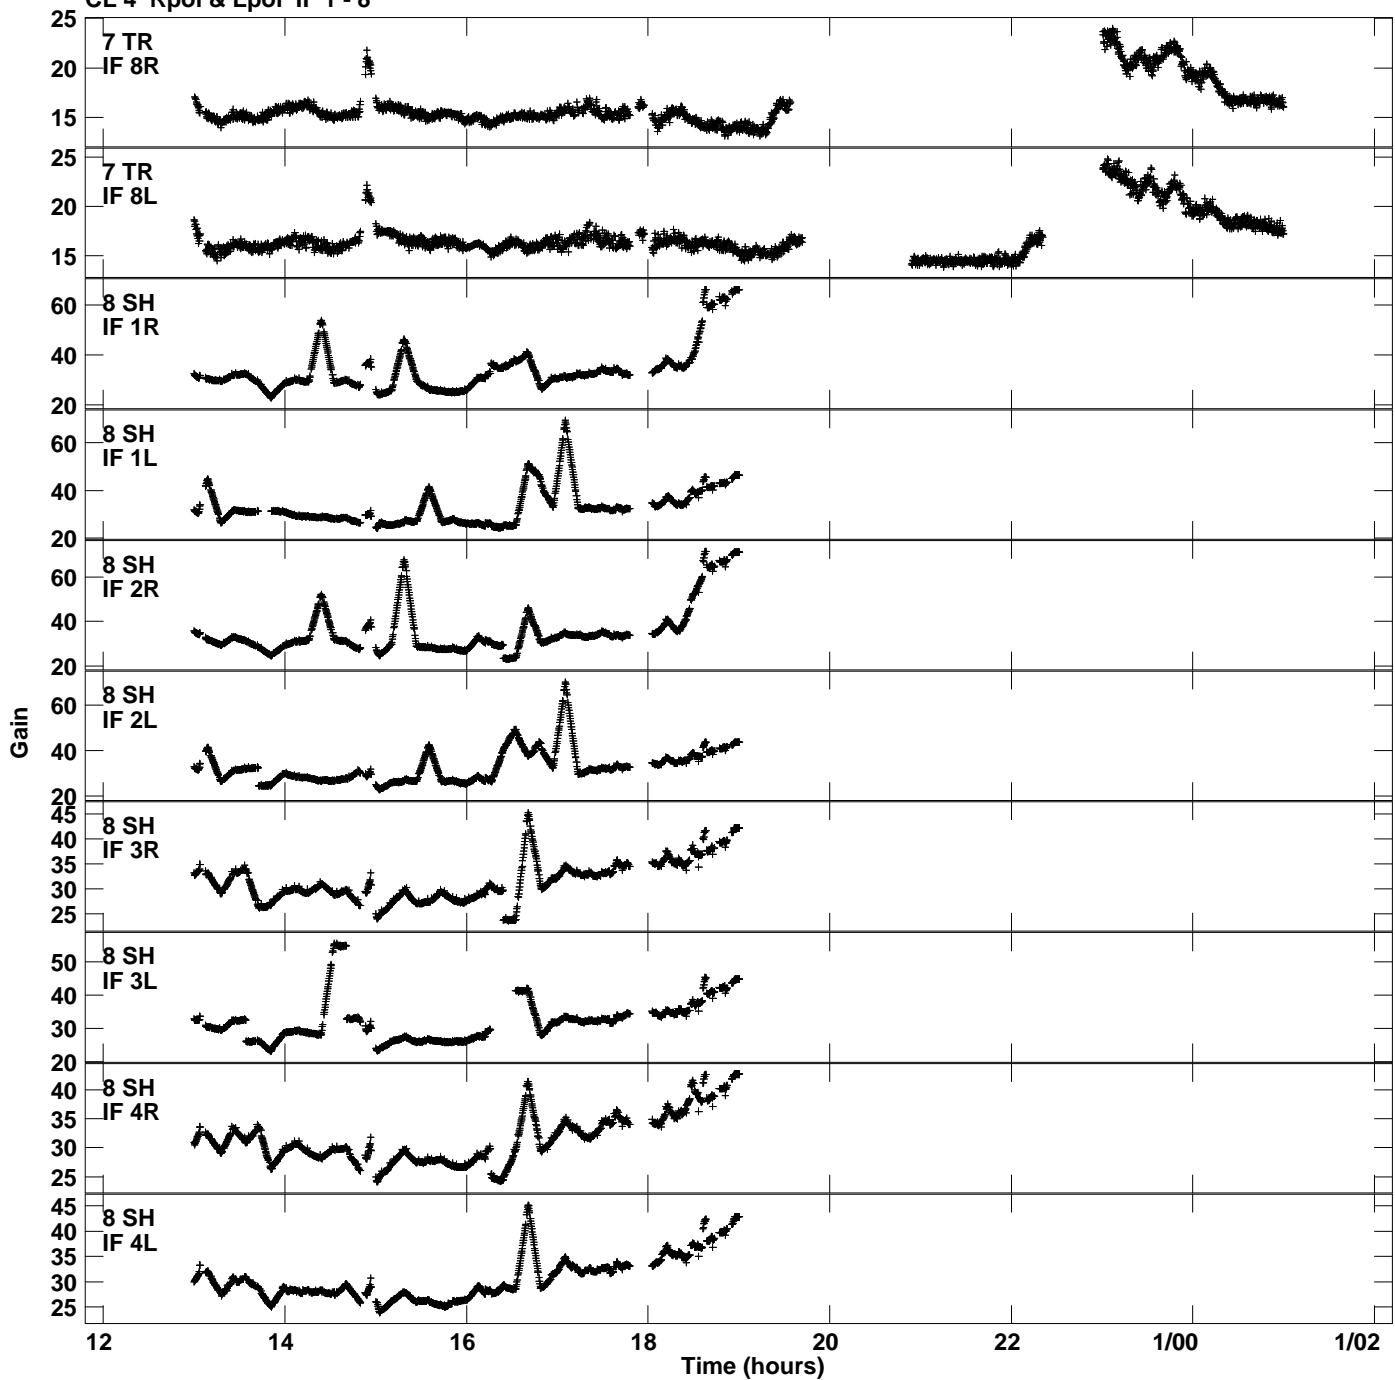

Plot file version 12 created 18-AUG-2015 11:03:30
Gain amp vs UTC time for EM115A.TMP.1
CL 4 Rpol & Lpol IF 1 - 8