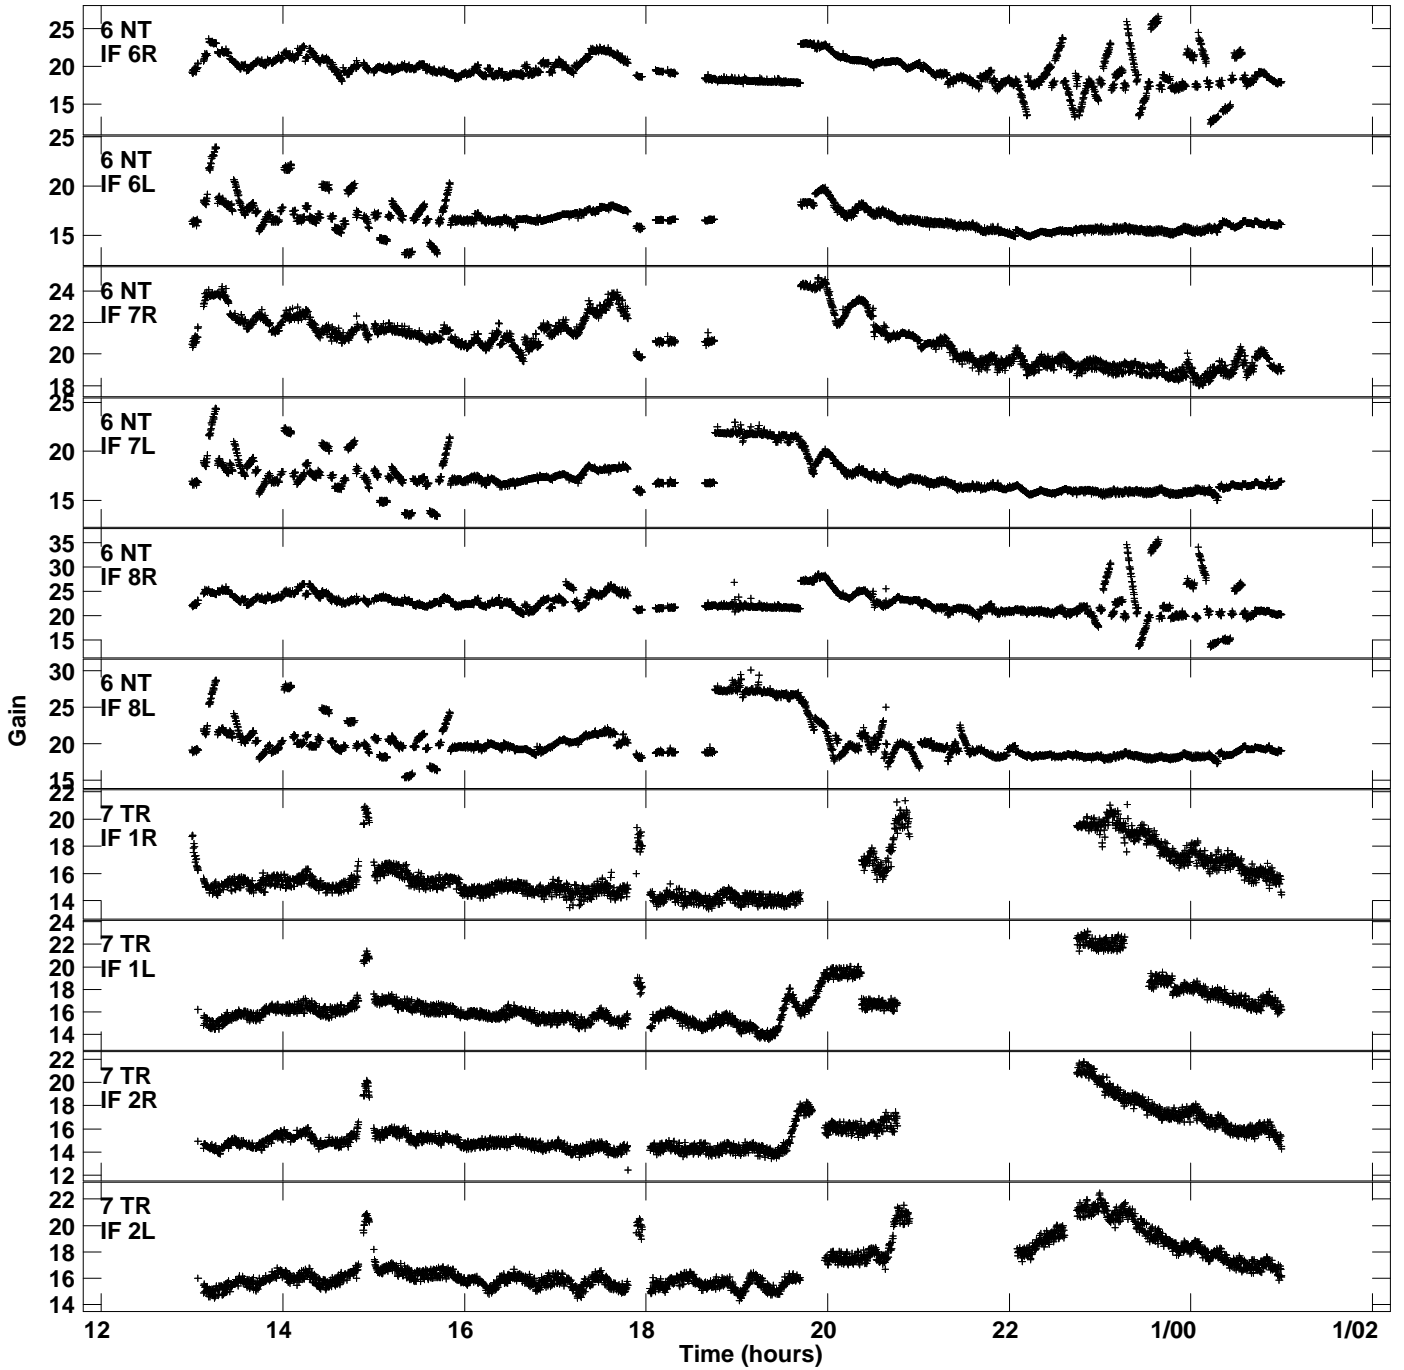

Plot file version 7 created 18-AUG-2015 11:03:29
Gain amp vs UTC time for EM115A.TMP.1
CL 4 Rpol & Lpol IF 1 - 8

Plot file version 8 created 18-AUG-2015 11:03:29
Gain amp vs UTC time for EM115A.TMP.1
CL 4 Rpol & Lpol IF 1 - 8

Plot file version 9 created 18-AUG-2015 11:03:30
Gain amp vs UTC time for EM115A.TMP.1
CL 4 Rpol & Lpol IF 1 - 8

Plot file version 10 created 18-AUG-2015 11:03:30
Gain amp vs UTC time for EM115A.TMP.1
CL 4 Rpol & Lpol IF 1 - 8