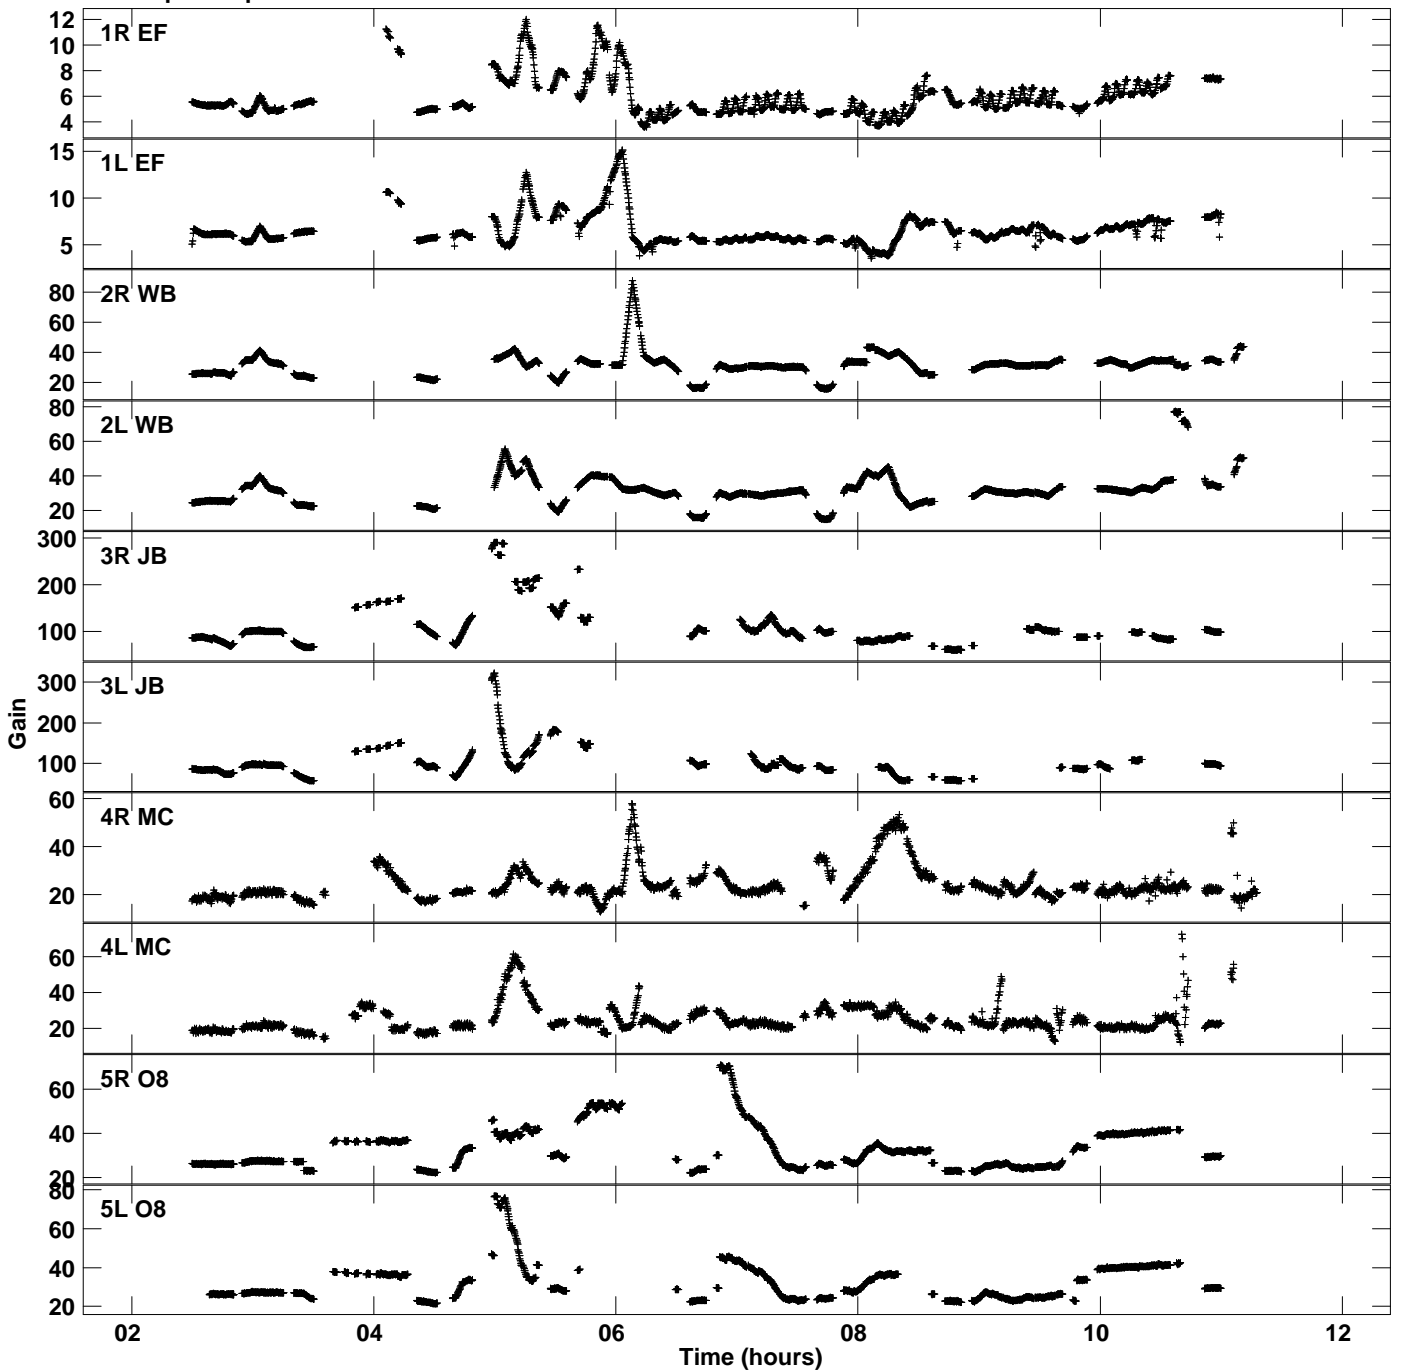

Plot file version 1 created 16-AUG-2016 15:21:04
Gain amp vs UTC time for EM117A_2.TMP.1
CL 4 Rpol & Lpol IF 1

Plot file version 2 created 16-AUG-2016 15:21:04
Gain amp vs UTC time for EM117A_2.TMP.1
CL 4 Rpol & Lpol IF 1

Plot file version 3 created 16-AUG-2016 15:21:04
Gain amp vs UTC time for EM117A_2.TMP.1
CL 4 Rpol & Lpol IF 1