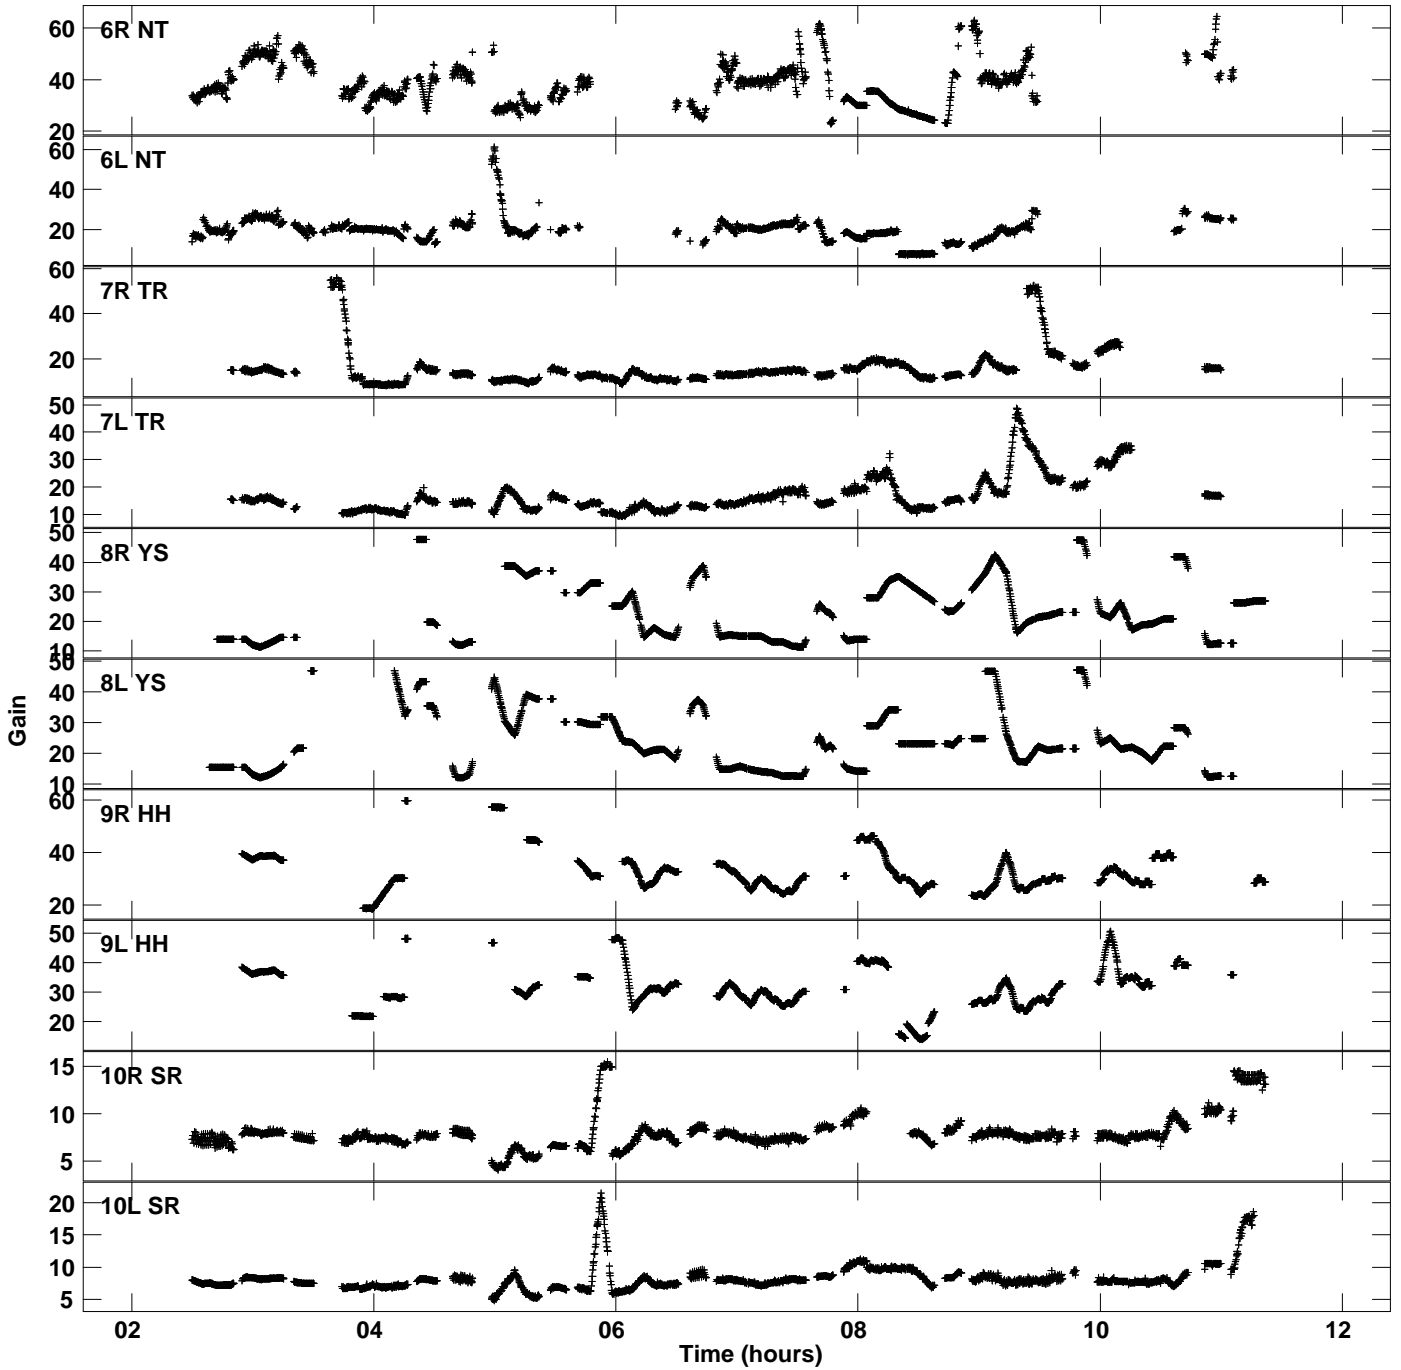

Plot file version 1 created 16-AUG-2016 15:21:04
Gain amp vs UTC time for EM117A_2.TMP.1
CL 4 Rpol & Lpol IF 1

Plot file version 2 created 16-AUG-2016 15:21:04
Gain amp vs UTC time for EM117A_2.TMP.1
CL 4 Rpol & Lpol IF 1

Plot file version 3 created 16-AUG-2016 15:21:04
Gain amp vs UTC time for EM117A_2.TMP.1
CL 4 Rpol & Lpol IF 1