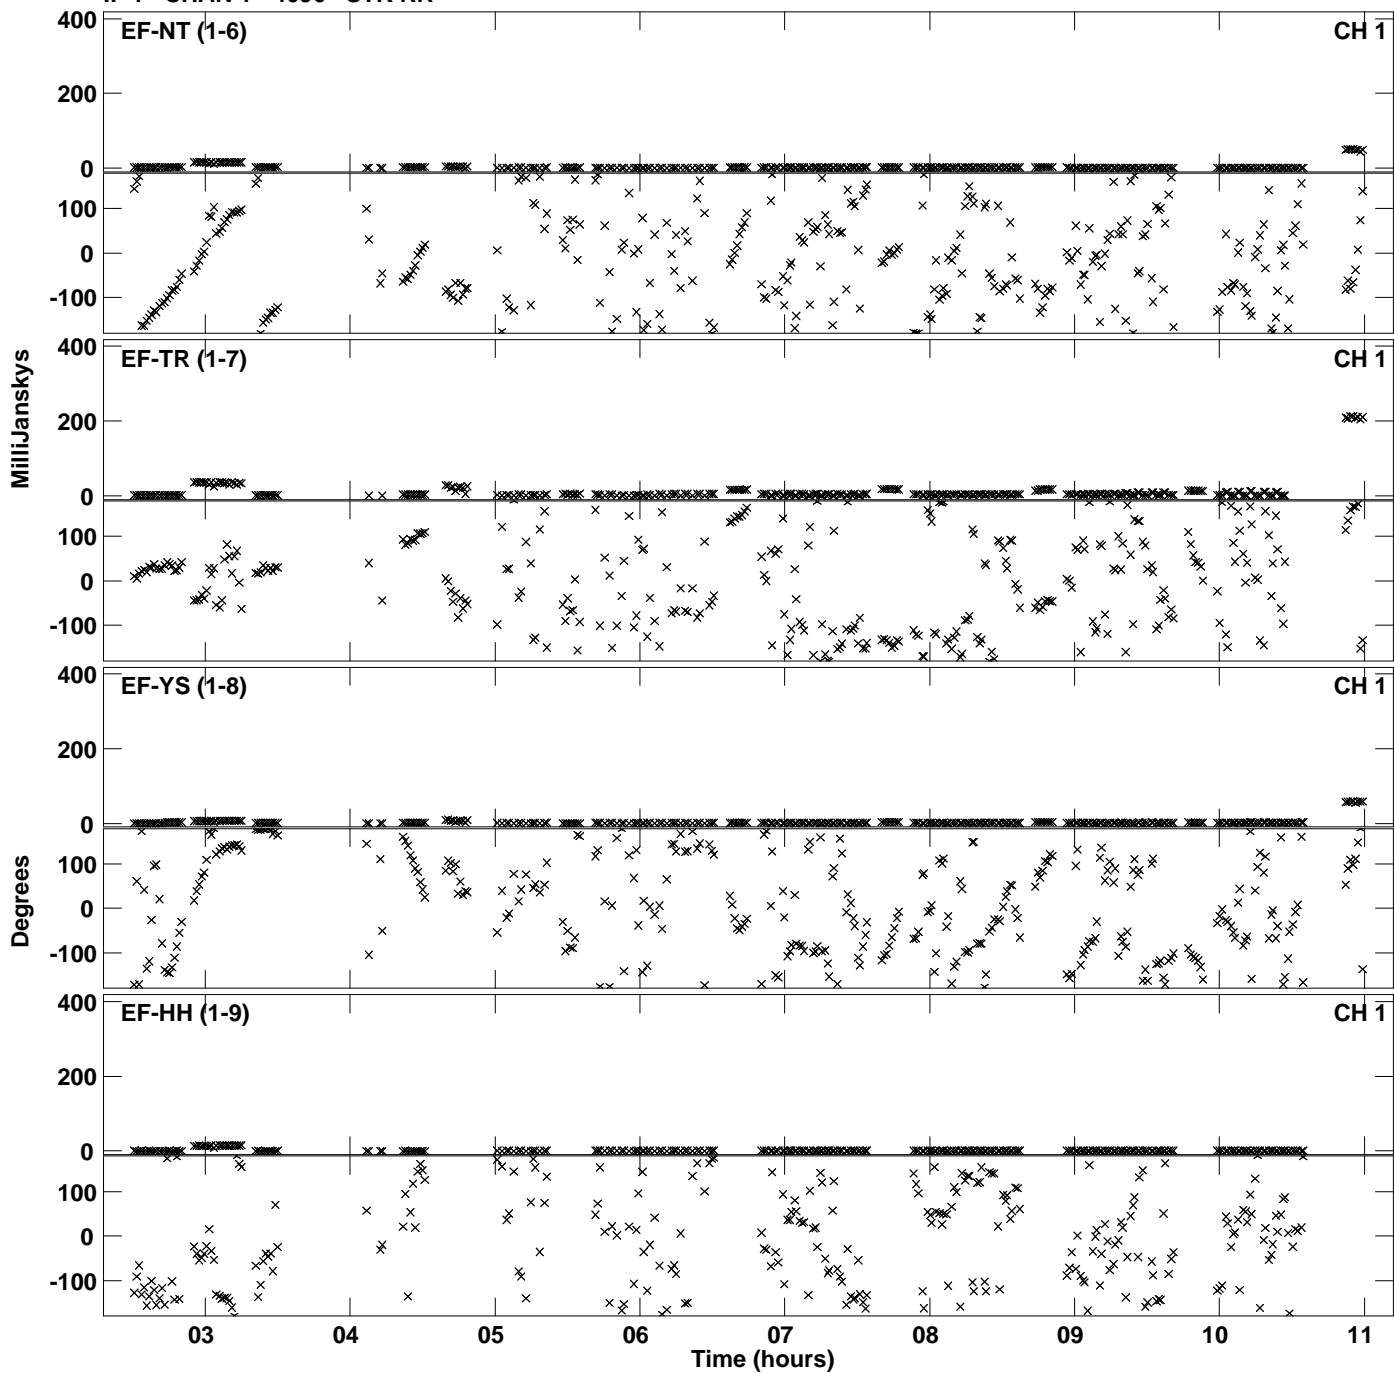

Plot file version 1 created 16-AUG-2016 13:34:46
Amplitude andPhase vs Time for EM117A 2.UVDATA.1 Vect aver.
IF 1 CHAN 1 - 4096 STK LL

Plot file version 2 created 16-AUG-2016 13:34:47
Amplitude andPhase vs Time for EM117A 2.UVDATA.1 Vect aver.
IF 1 CHAN 1 - 4096 STK LL

PLot file version 3 created 16-AUG-2016 13:34:47
Amplitude andPhase vs Time for EM117A 2.UVDATA.1 Vect aver.
IF 1 CHAN 1 - 4096 STK LL

Plot file version 4 created 16-AUG-2016 13:46:29
Amplitude andPhase vs Time for EM117A 2.UVDATA.1 Vect aver.
IF 1 CHAN 1 - 4096 STK RR

Plot file version 5 created 16-AUG-2016 13:46:29
Amplitude andPhase vs Time for EM117A 2.UVDATA.1 Vect aver.
IF 1 CHAN 1 - 4096 STK RR

Plot file version 6 created 16-AUG-2016 13:46:29
Amplitude andPhase vs Time for EM117A 2.UVDATA.1 Vect aver.
IF 1 CHAN 1 - 4096 STK RR