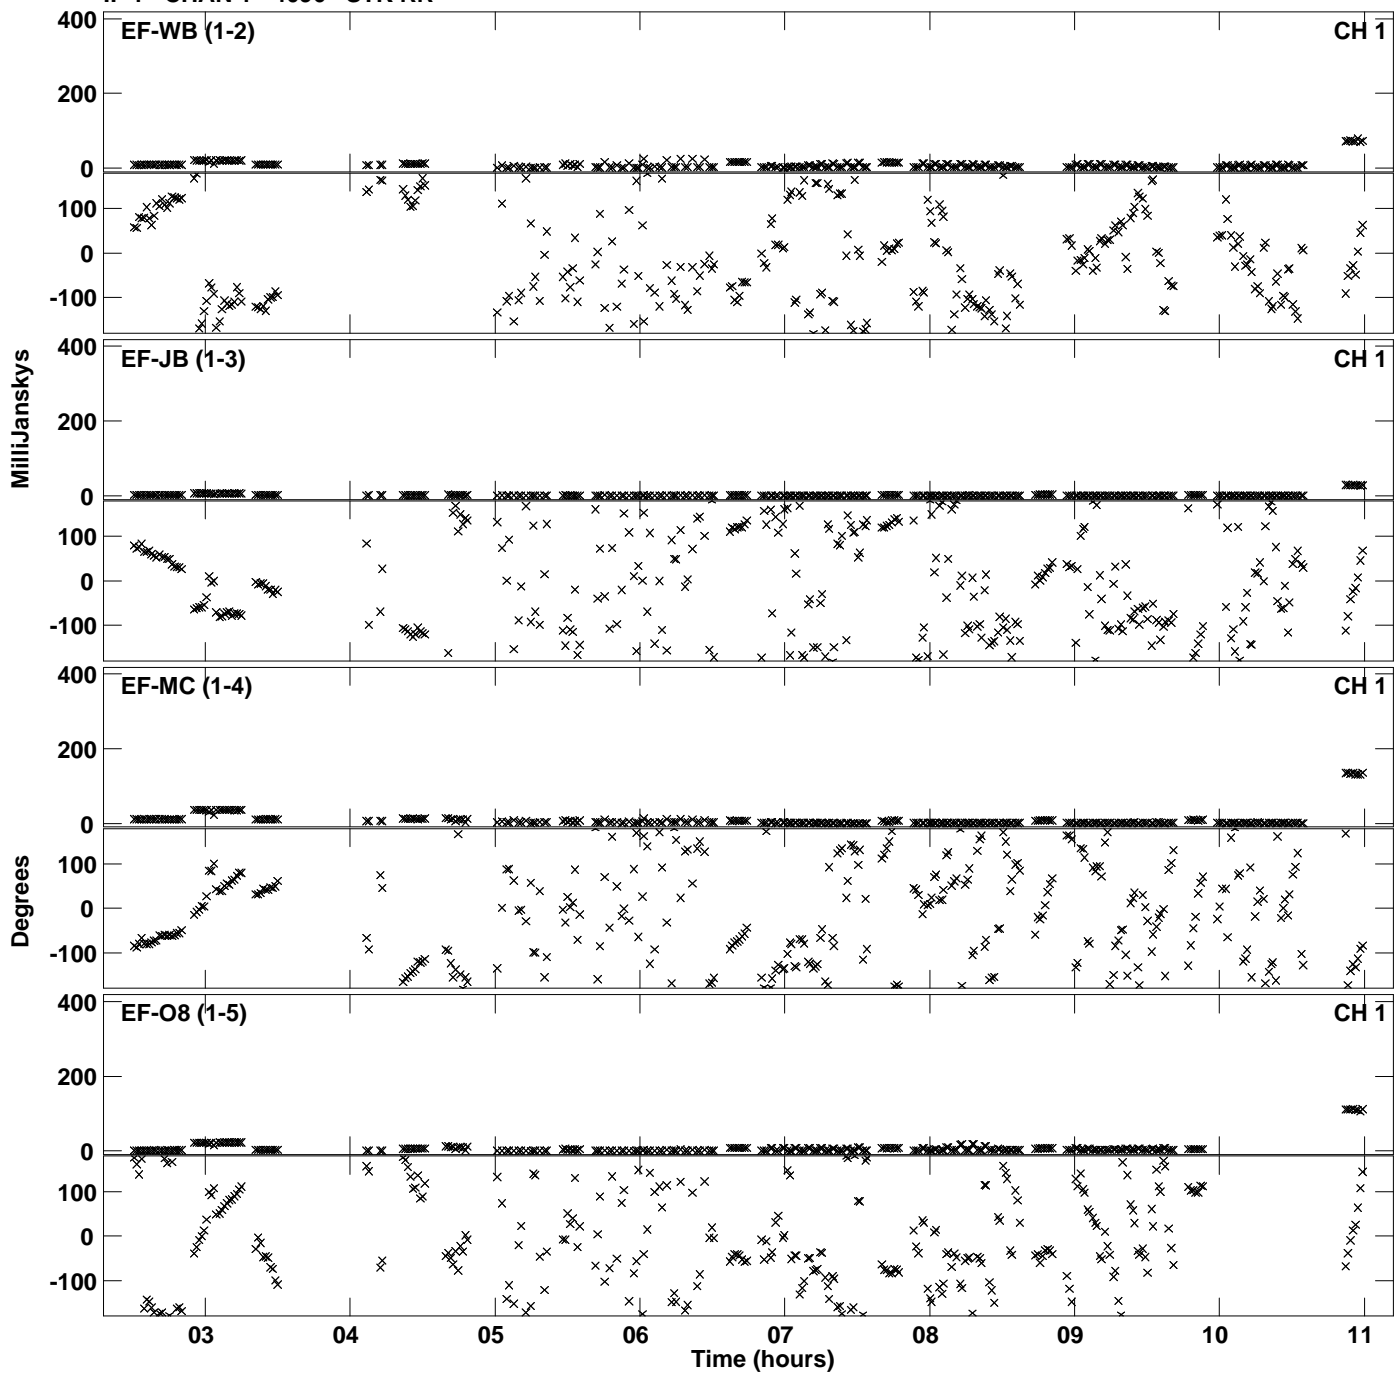

Plot file version 1 created 16-AUG-2016 13:34:46
Amplitude andPhase vs Time for EM117A 2.UVDATA.1 Vect aver.
IF 1 CHAN 1 - 4096 STK LL

Plot file version 2 created 16-AUG-2016 13:34:47
Amplitude andPhase vs Time for EM117A 2.UVDATA.1 Vect aver.
IF 1 CHAN 1 - 4096 STK LL

PLot file version 3 created 16-AUG-2016 13:34:47
Amplitude andPhase vs Time for EM117A 2.UVDATA.1 Vect aver.
IF 1 CHAN 1 - 4096 STK LL

Plot file version 4 created 16-AUG-2016 13:46:29
Amplitude andPhase vs Time for EM117A 2.UVDATA.1 Vect aver.
IF 1 CHAN 1 - 4096 STK RR

Plot file version 5 created 16-AUG-2016 13:46:29
Amplitude andPhase vs Time for EM117A 2.UVDATA.1 Vect aver.
IF 1 CHAN 1 - 4096 STK RR

Plot file version 6 created 16-AUG-2016 13:46:29
Amplitude andPhase vs Time for EM117A 2.UVDATA.1 Vect aver.
IF 1 CHAN 1 - 4096 STK RR