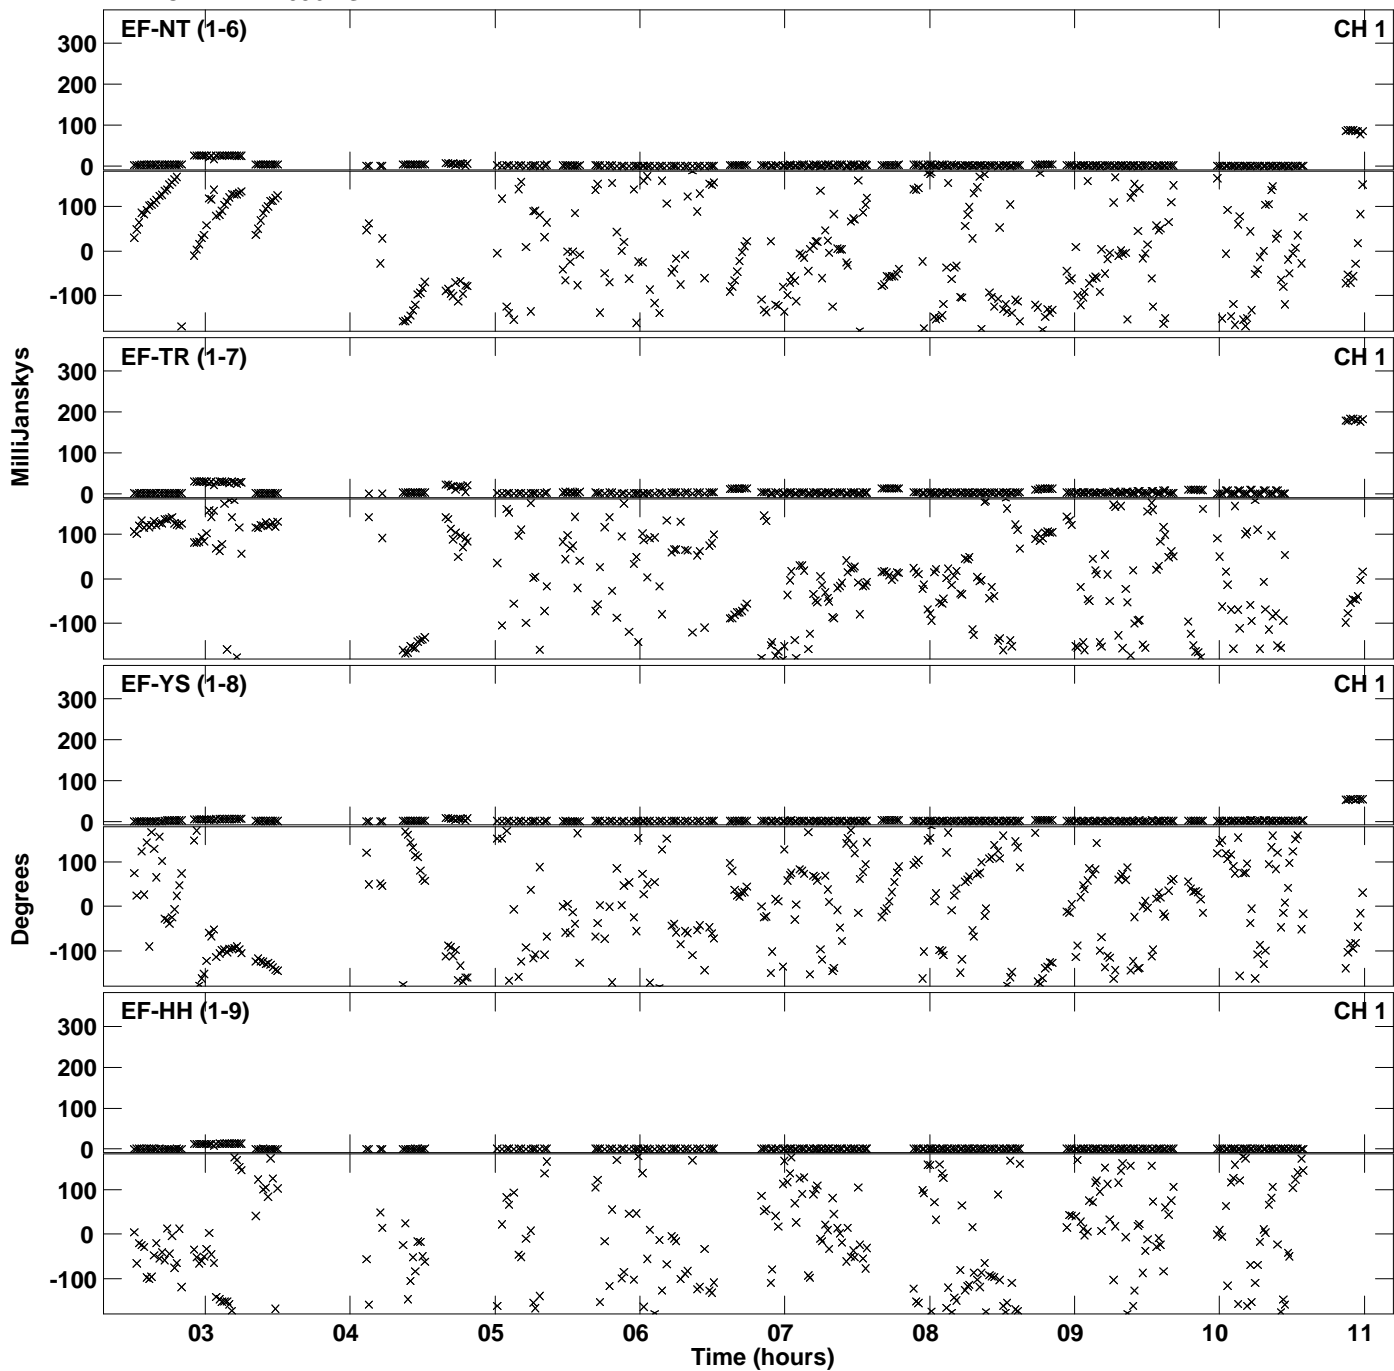

Plot file version 1 created 16-AUG-2016 13:34:46
Amplitude andPhase vs Time for EM117A 2.UVDATA.1 Vect aver.
IF 1 CHAN 1 - 4096 STK LL

Plot file version 2 created 16-AUG-2016 13:34:47
Amplitude andPhase vs Time for EM117A 2.UVDATA.1 Vect aver.
IF 1 CHAN 1 - 4096 STK LL

PLot file version 3 created 16-AUG-2016 13:34:47
Amplitude andPhase vs Time for EM117A 2.UVDATA.1 Vect aver.
IF 1 CHAN 1 - 4096 STK LL

Plot file version 4 created 16-AUG-2016 13:46:29
Amplitude andPhase vs Time for EM117A 2.UVDATA.1 Vect aver.
IF 1 CHAN 1 - 4096 STK RR

Plot file version 5 created 16-AUG-2016 13:46:29
Amplitude andPhase vs Time for EM117A 2.UVDATA.1 Vect aver.
IF 1 CHAN 1 - 4096 STK RR

Plot file version 6 created 16-AUG-2016 13:46:29
Amplitude andPhase vs Time for EM117A 2.UVDATA.1 Vect aver.
IF 1 CHAN 1 - 4096 STK RR