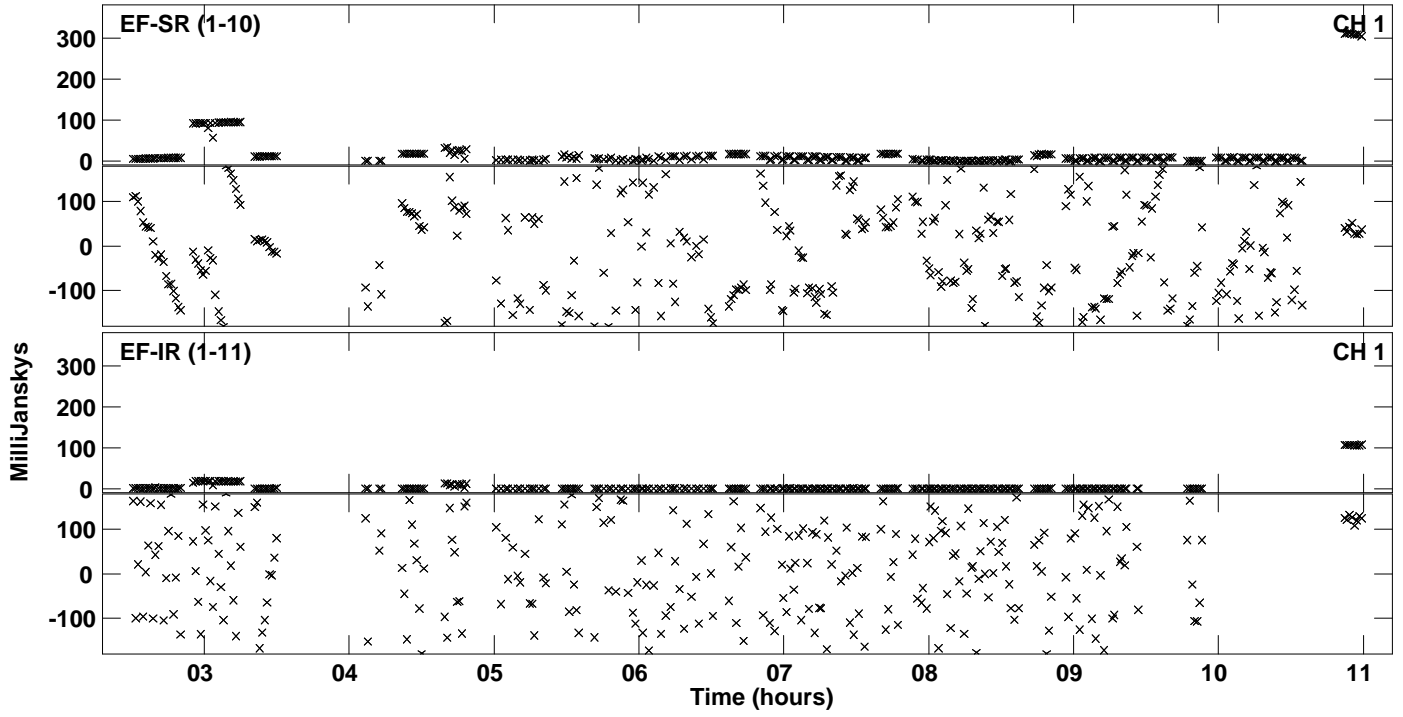

Plot file version 1 created 16-AUG-2016 13:34:46
Amplitude andPhase vs Time for EM117A 2.UVDATA.1 Vect aver.
IF 1 CHAN 1 - 4096 STK LL

Plot file version 2 created 16-AUG-2016 13:34:47
Amplitude andPhase vs Time for EM117A 2.UVDATA.1 Vect aver.
IF 1 CHAN 1 - 4096 STK LL

PLot file version 3 created 16-AUG-2016 13:34:47
Amplitude andPhase vs Time for EM117A 2.UVDATA.1 Vect aver.
IF 1 CHAN 1 - 4096 STK LL

Plot file version 4 created 16-AUG-2016 13:46:29
Amplitude andPhase vs Time for EM117A 2.UVDATA.1 Vect aver.
IF 1 CHAN 1 - 4096 STK RR

Plot file version 5 created 16-AUG-2016 13:46:29
Amplitude andPhase vs Time for EM117A 2.UVDATA.1 Vect aver.
IF 1 CHAN 1 - 4096 STK RR

Plot file version 6 created 16-AUG-2016 13:46:29
Amplitude andPhase vs Time for EM117A 2.UVDATA.1 Vect aver.
IF 1 CHAN 1 - 4096 STK RR