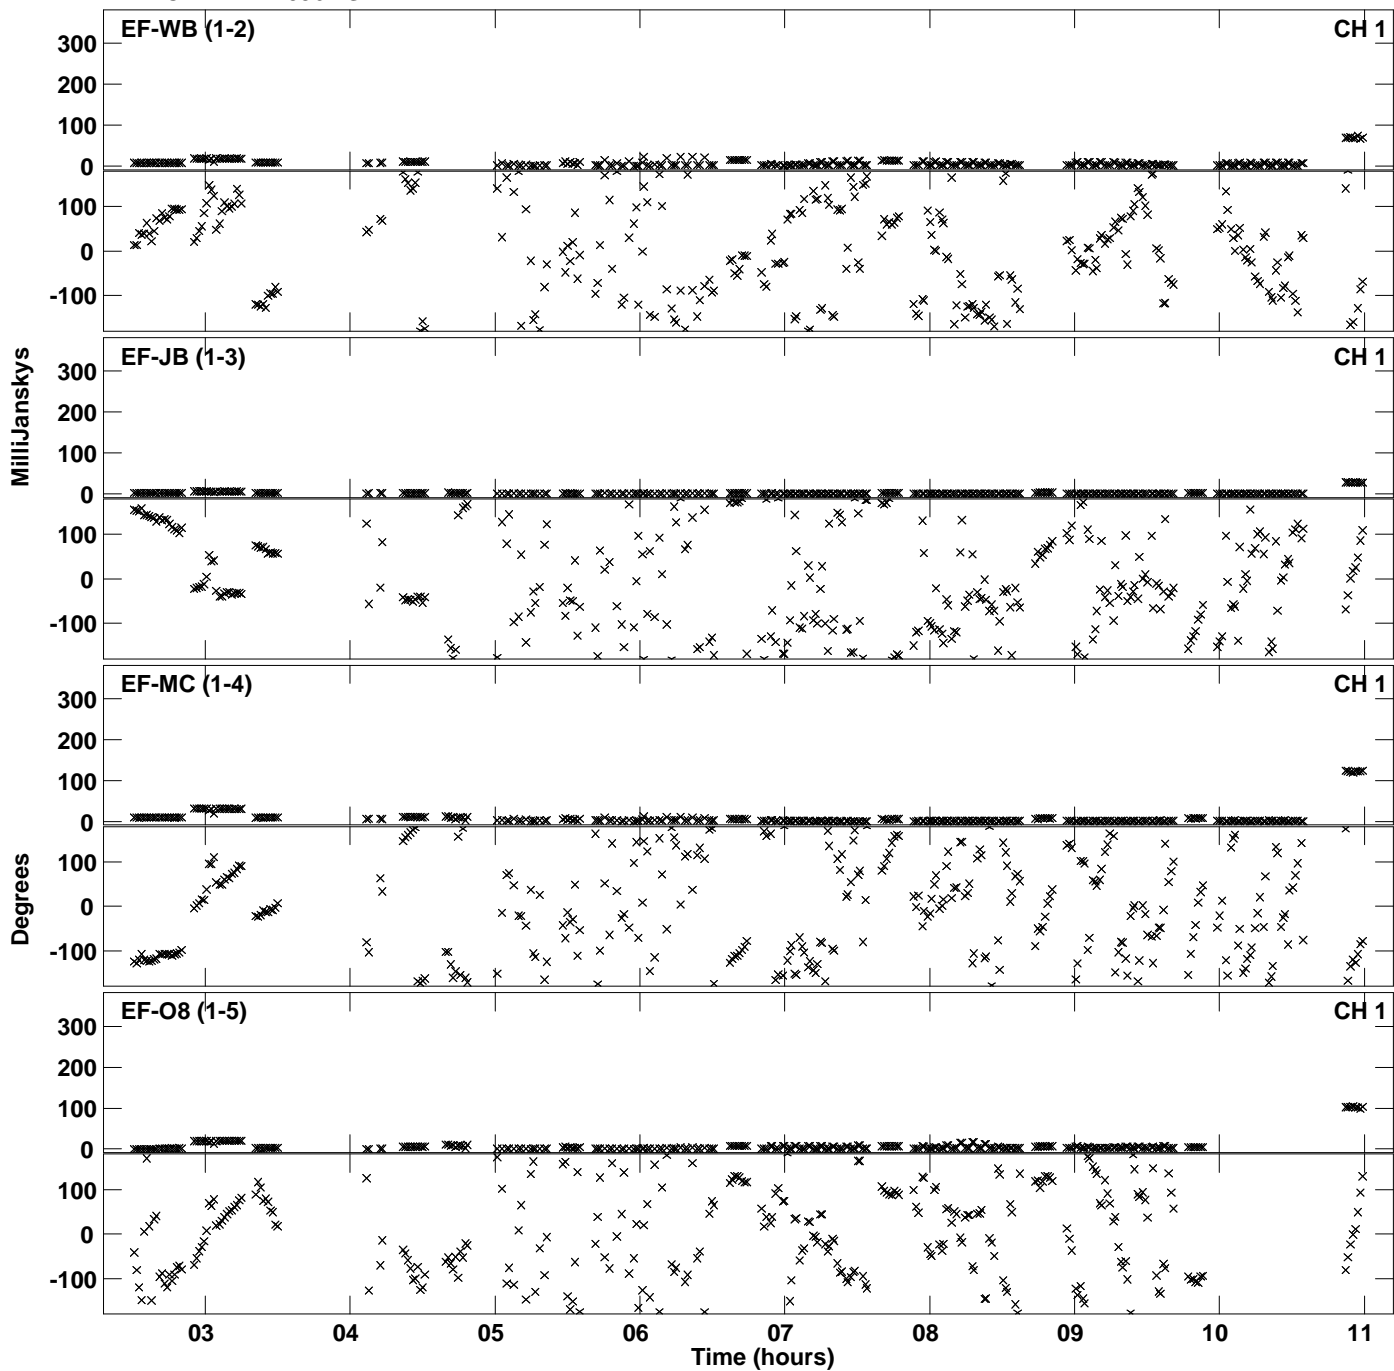

Plot file version 1 created 16-AUG-2016 13:34:46
Amplitude andPhase vs Time for EM117A 2.UVDATA.1 Vect aver.
IF 1 CHAN 1 - 4096 STK LL

Plot file version 2 created 16-AUG-2016 13:34:47
Amplitude andPhase vs Time for EM117A 2.UVDATA.1 Vect aver.
IF 1 CHAN 1 - 4096 STK LL

PLot file version 3 created 16-AUG-2016 13:34:47
Amplitude andPhase vs Time for EM117A 2.UVDATA.1 Vect aver.
IF 1 CHAN 1 - 4096 STK LL

Plot file version 4 created 16-AUG-2016 13:46:29
Amplitude andPhase vs Time for EM117A 2.UVDATA.1 Vect aver.
IF 1 CHAN 1 - 4096 STK RR

Plot file version 5 created 16-AUG-2016 13:46:29
Amplitude andPhase vs Time for EM117A 2.UVDATA.1 Vect aver.
IF 1 CHAN 1 - 4096 STK RR

Plot file version 6 created 16-AUG-2016 13:46:29
Amplitude andPhase vs Time for EM117A 2.UVDATA.1 Vect aver.
IF 1 CHAN 1 - 4096 STK RR