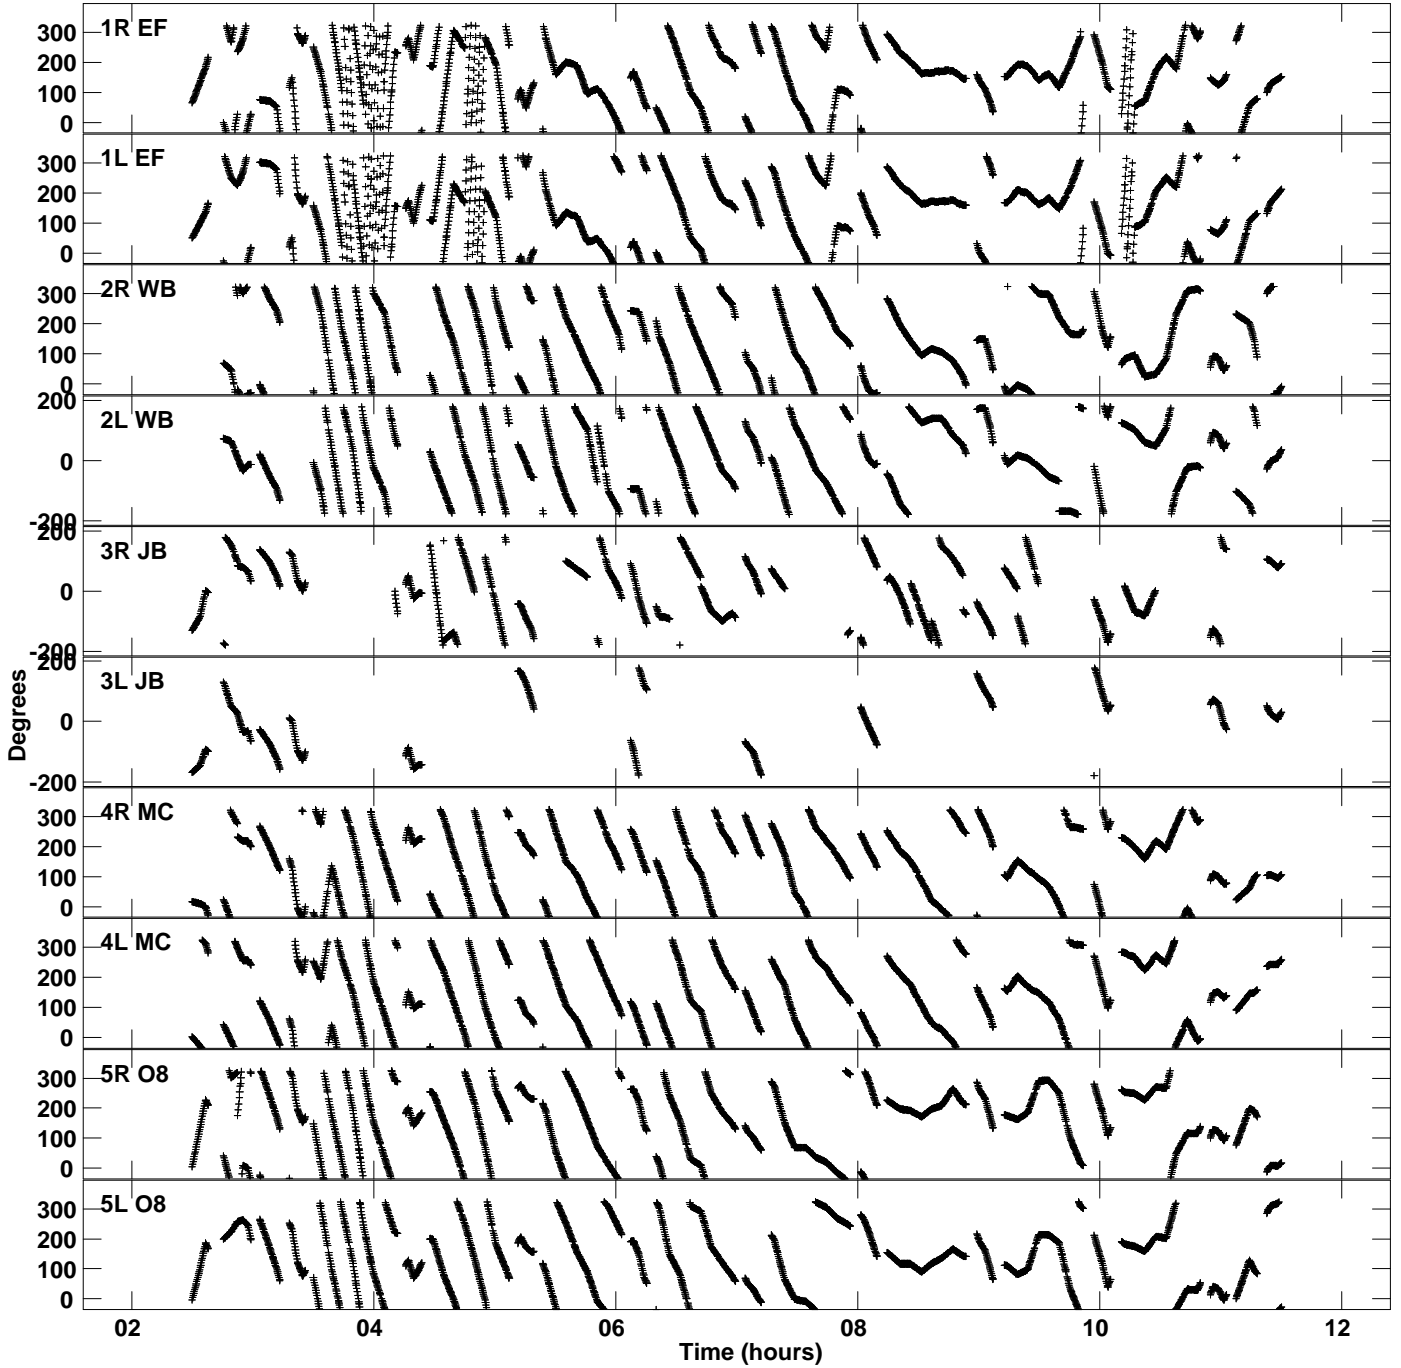

Plot file version 1 created 10-AUG-2016 16:16:40
Gain phs vs UTC time for EM117B_2.UVDATA.1
CL 3 Rpol & Lpol IF 1

Plot file version 2 created 10-AUG-2016 16:16:40
Gain phs vs UTC time for EM117B_2.UVDATA.1
CL 3 Rpol & Lpol IF 1