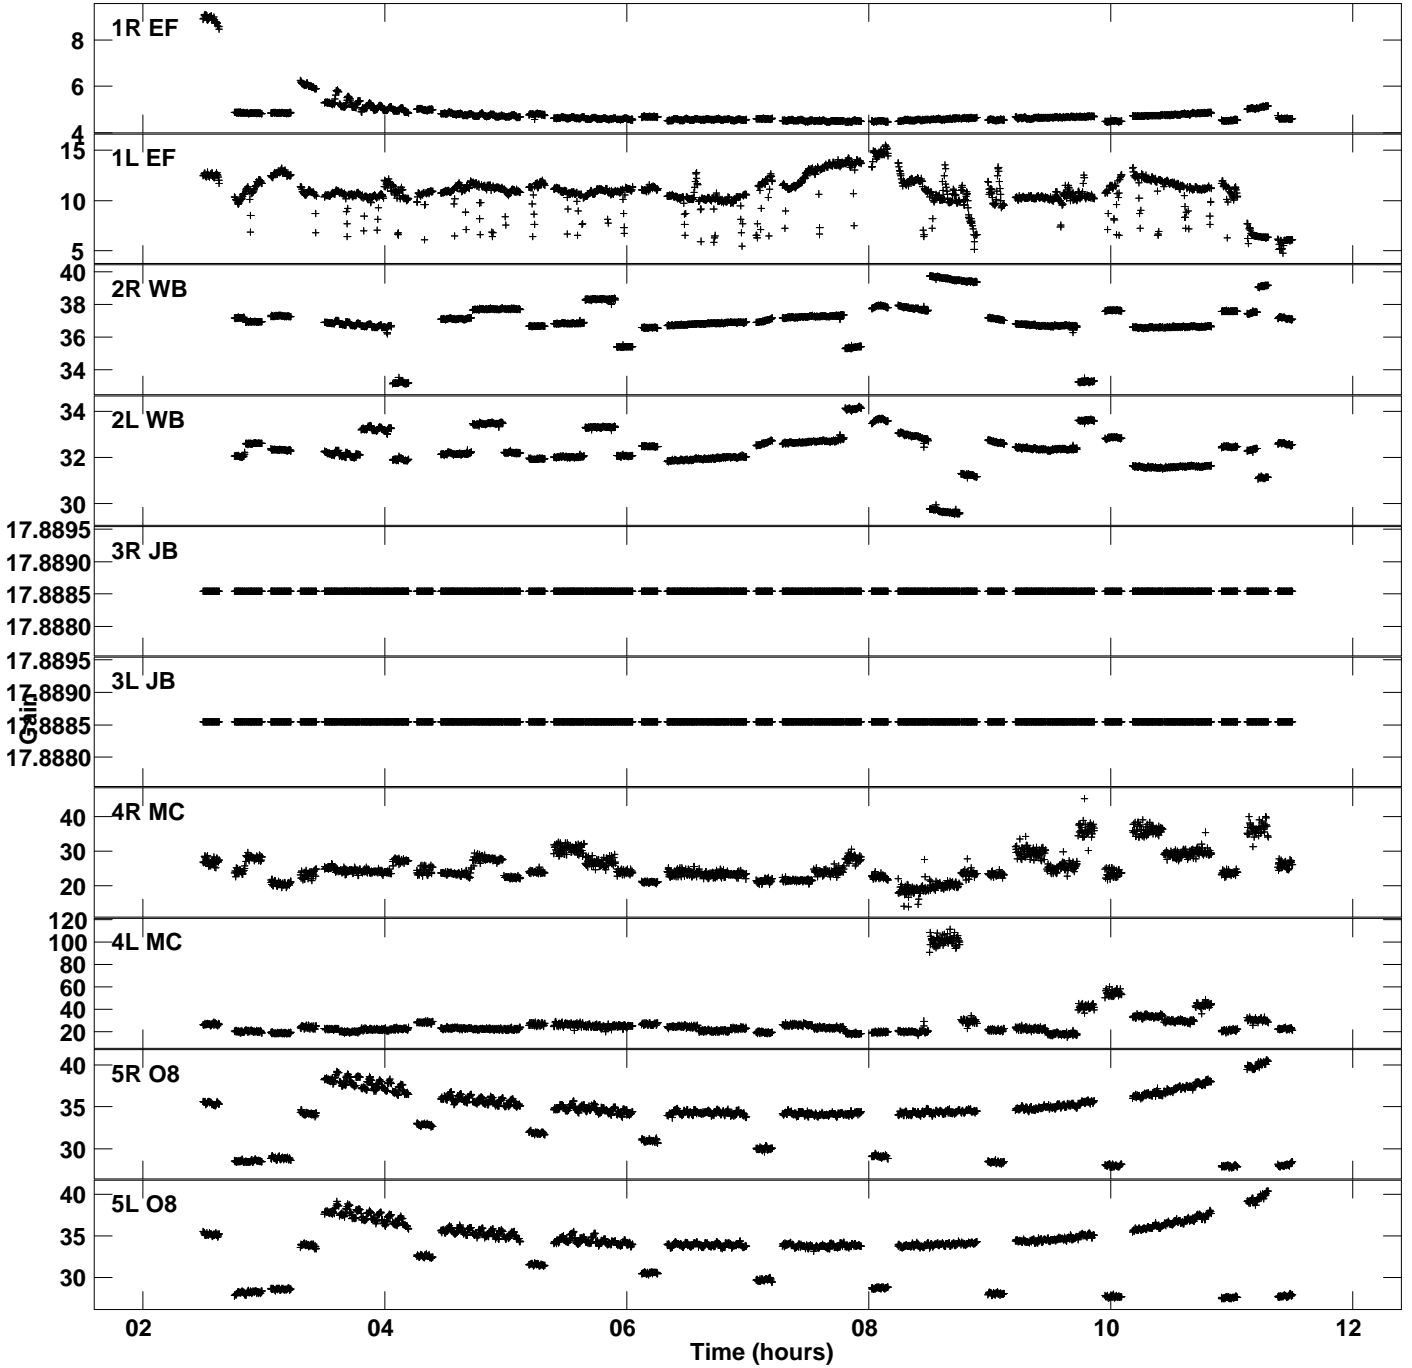

Plot file version 1 created 10-AUG-2016 00:32:11
Gain amp vs UTC time for EM117B_2.UVDATA.1
CL 2 Rpol & Lpol IF 1

Plot file version 2 created 10-AUG-2016 00:32:11
Gain amp vs UTC time for EM117B_2.UVDATA.1
CL 2 Rpol & Lpol IF 1