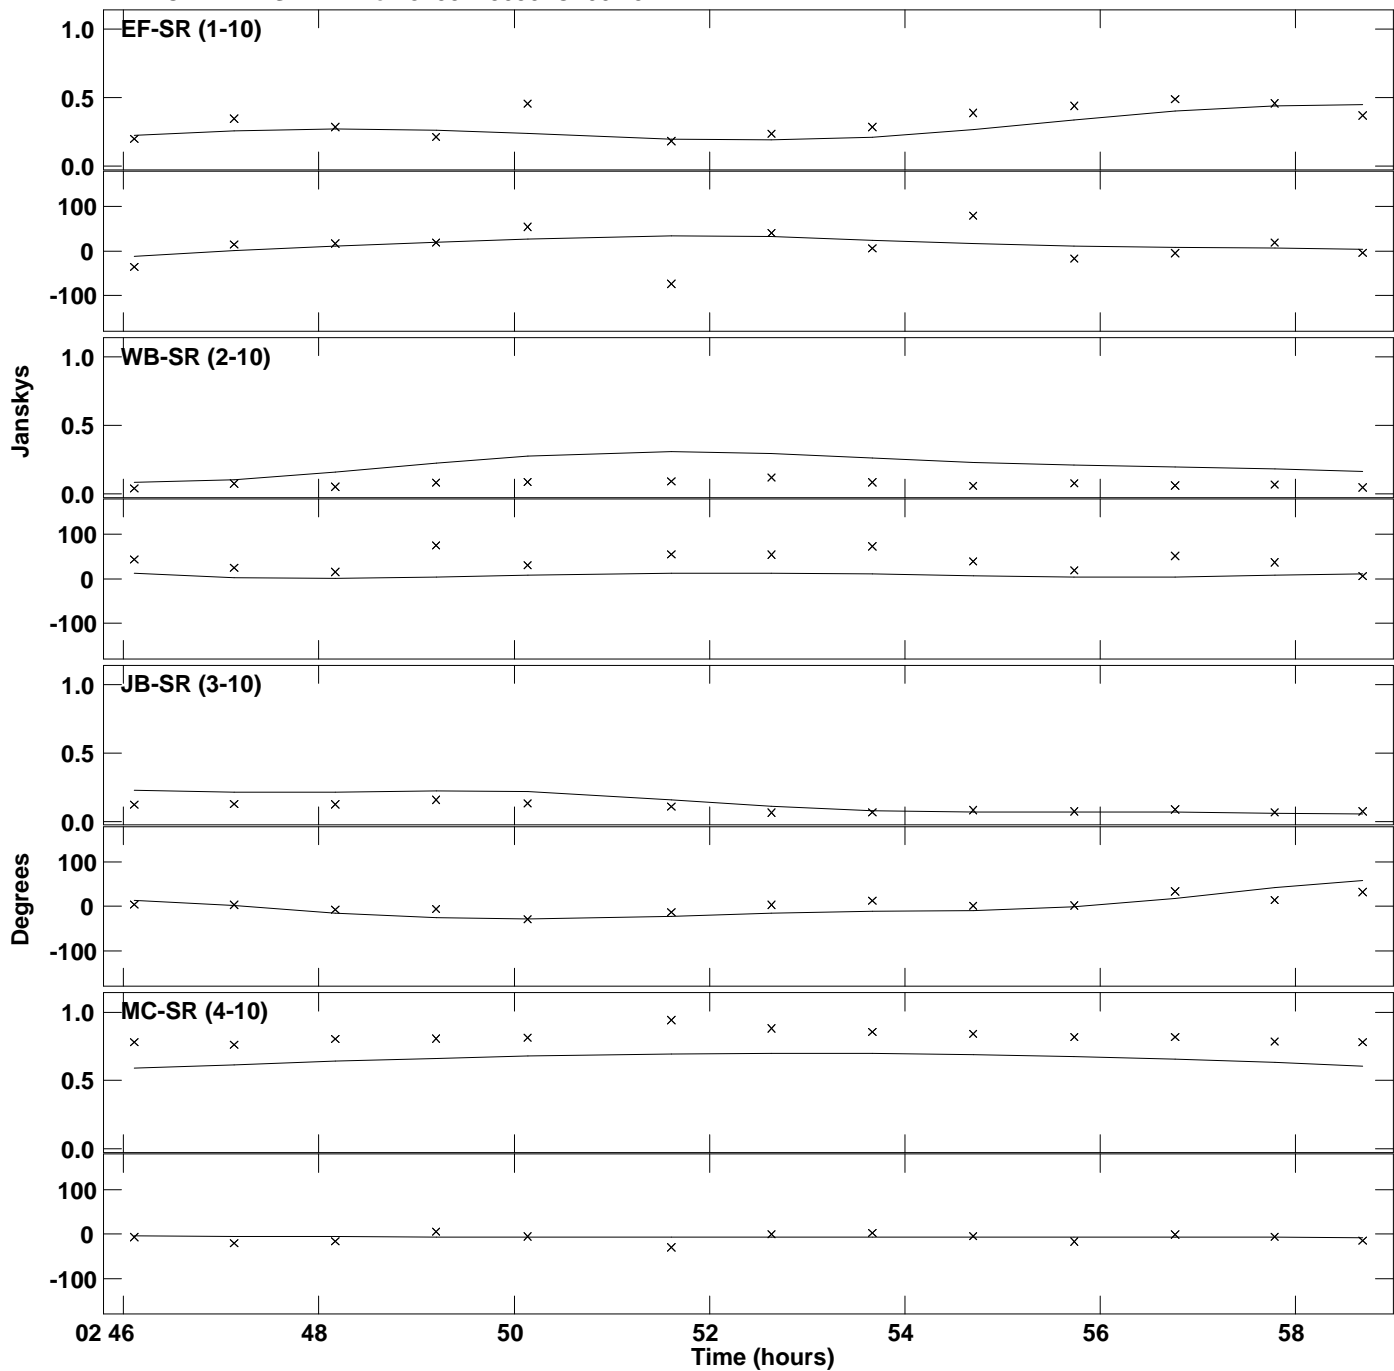

Plot file version 1 created 10-AUG-2016 17:16:16
Amplitude and Phase vs Time for J1331+3030.MULTI.1 Vect aver. CL # 3
IF 1 CHAN 1 STK RR of J1331+3030.ICL001.3

PLot file version 2 created 10-AUG-2016 17:16:16
Amplitude andPhase vs Time for J1331+3030.MULTI.1 Vect aver. CL # 3
IF 1 CHAN 1 STK RR of J1331+3030.ICL001.3