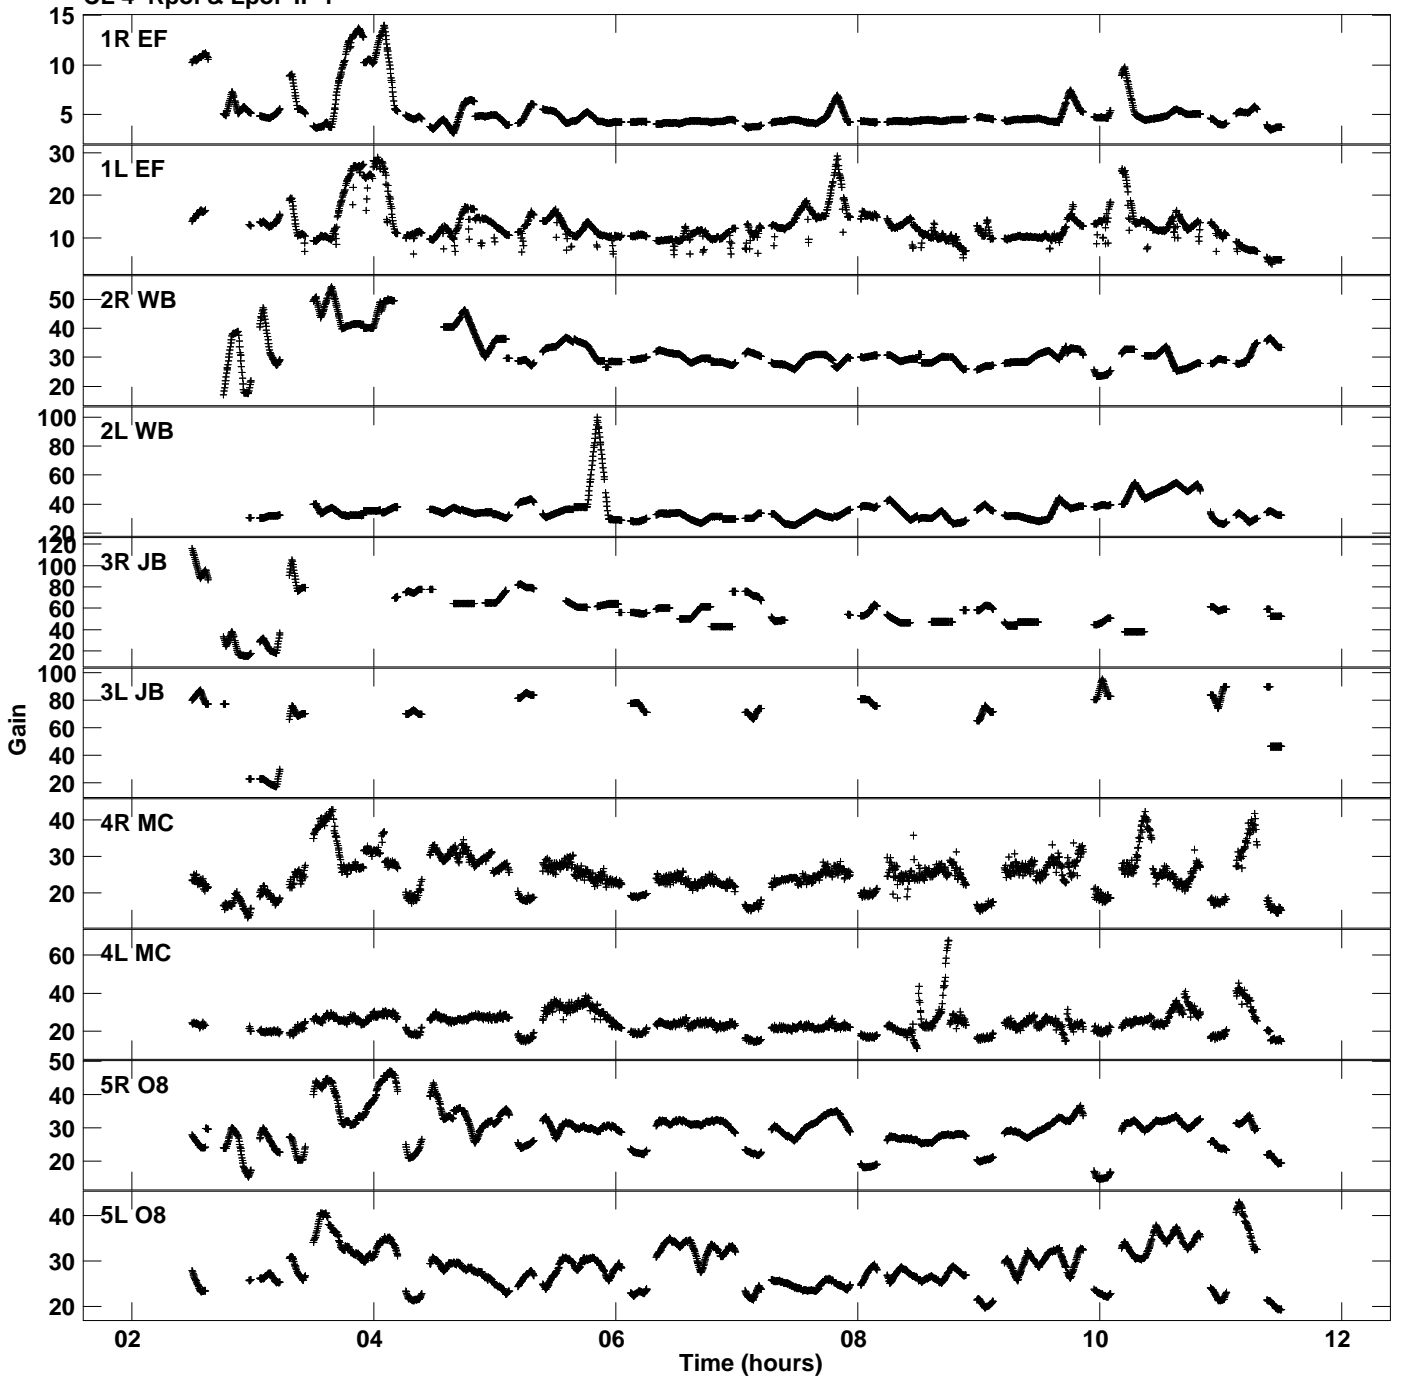

Plot file version 1 created 10-AUG-2016 17:16:17
Gain amp vs UTC time for EM117B_2.TMP.1
CL 4 Rpol & Lpol IF 1

Plot file version 2 created 10-AUG-2016 17:16:17
Gain amp vs UTC time for EM117B_2.TMP.1
CL 4 Rpol & Lpol IF 1