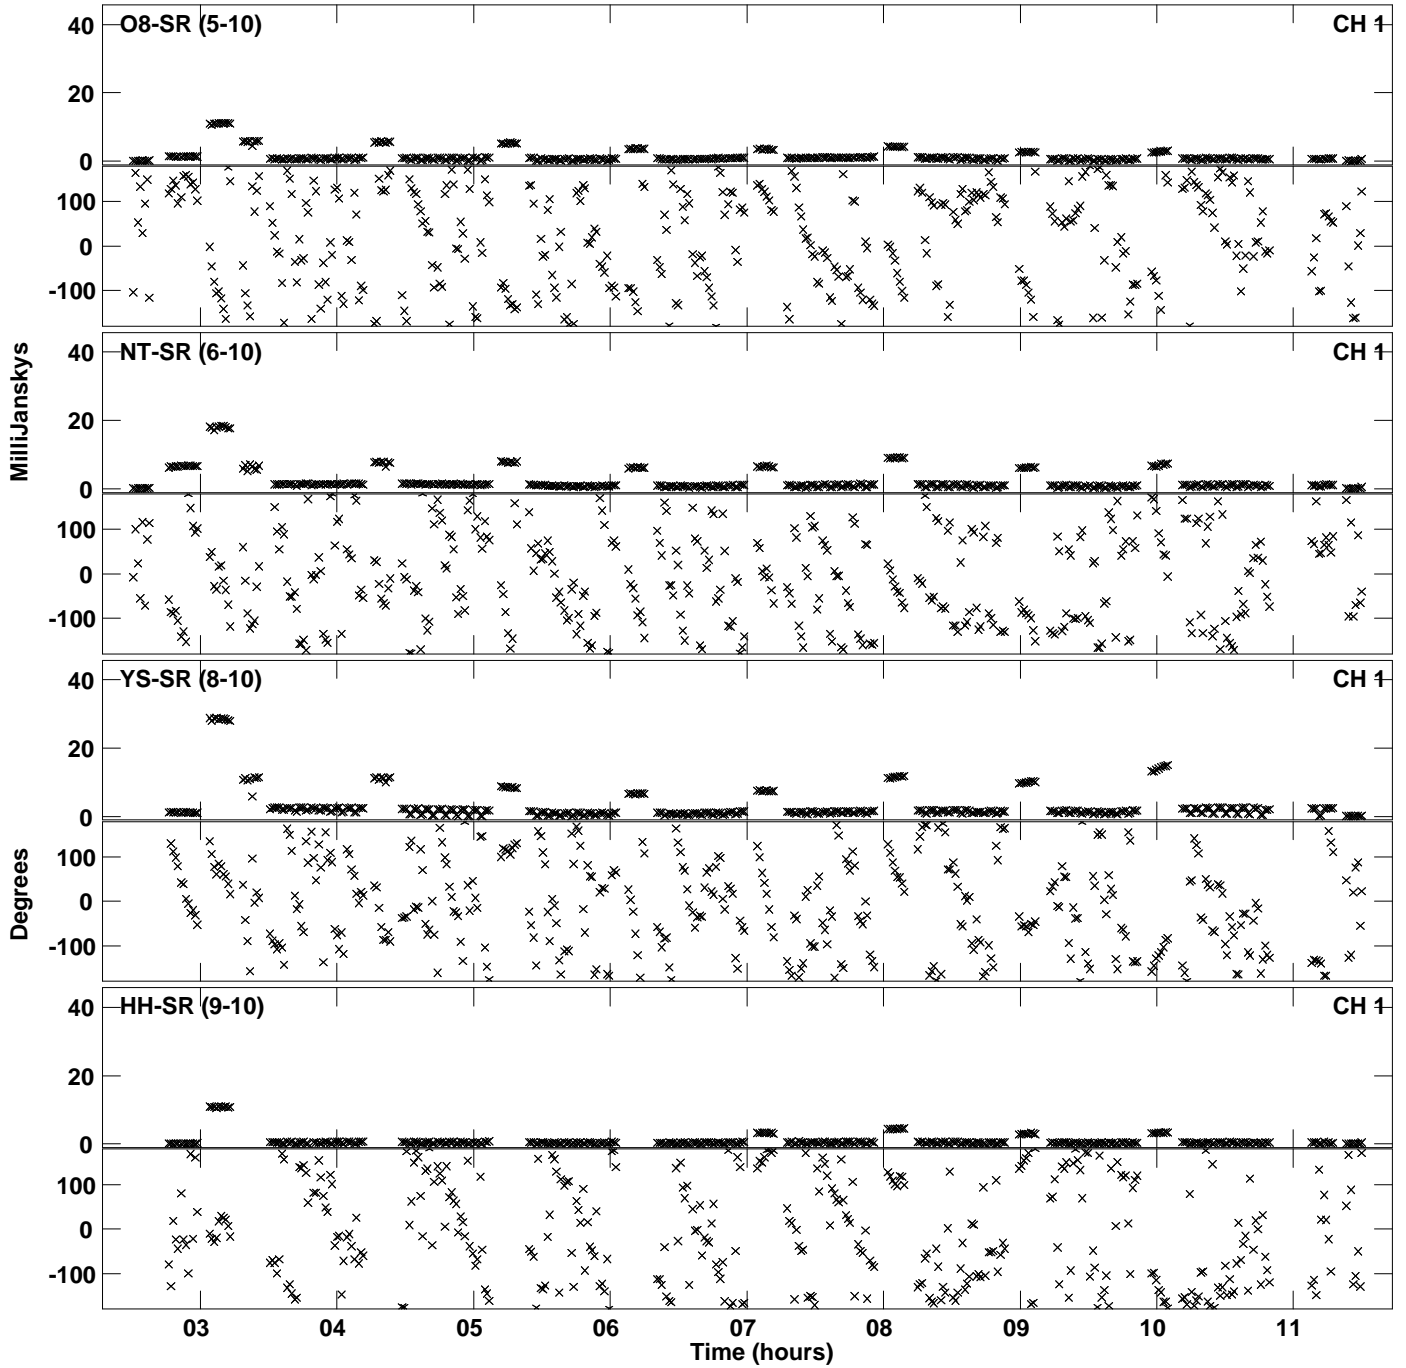

Plot file version 1 created 10-AUG-2016 00:04:39
Amplitude andPhase vs Time for EM117B 2.UVDATA.1 Vect aver.
IF 1 CHAN 1 - 4096 STK LL

Plot file version 2 created 10-AUG-2016 00:04:39
Amplitude andPhase vs Time for EM117B 2.UVDATA.1 Vect aver.
IF 1 CHAN 1 - 4096 STK LL

PLot file version 3 created 10-AUG-2016 00:04:39
Amplitude andPhase vs Time for EM117B 2.UVDATA.1 Vect aver.
IF 1 CHAN 1 - 4096 STK LL

Plot file version 4 created 10-AUG-2016 00:15:45
Amplitude and Phase vs Time for EM117B 2.UVDATA.1 Vect aver.
IF 1 CHAN 1 - 4096 STK RR

PLot file version 5 created 10-AUG-2016 00:15:45
Amplitude andPhase vs Time for EM117B 2.UVDATA.1 Vect aver.
IF 1 CHAN 1 - 4096 STK RR

PLot file version 6 created 10-AUG-2016 00:15:45
Amplitude andPhase vs Time for EM117B 2.UVDATA.1 Vect aver.
IF 1 CHAN 1 - 4096 STK RR