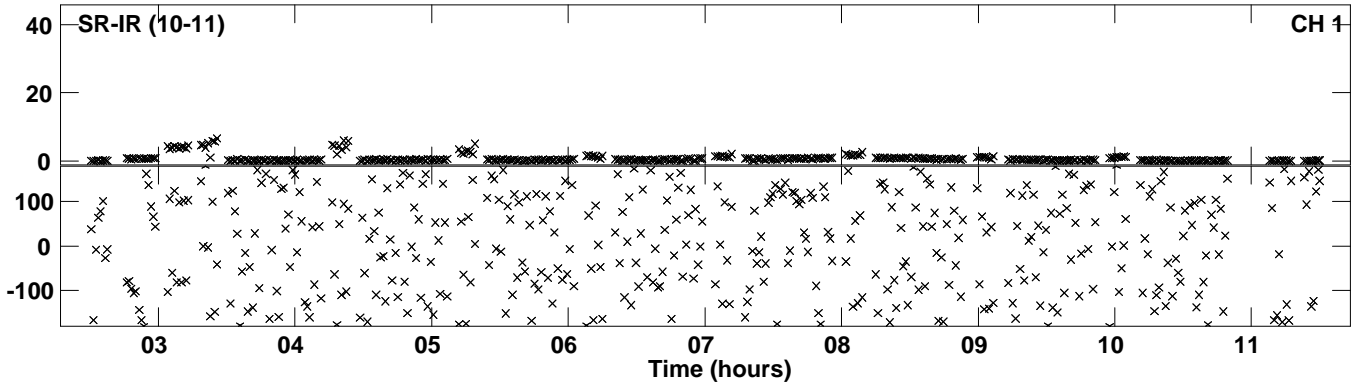

Plot file version 1 created 10-AUG-2016 00:04:39
Amplitude andPhase vs Time for EM117B 2.UVDATA.1 Vect aver.
IF 1 CHAN 1 - 4096 STK LL

Plot file version 2 created 10-AUG-2016 00:04:39
Amplitude andPhase vs Time for EM117B 2.UVDATA.1 Vect aver.
IF 1 CHAN 1 - 4096 STK LL

PLot file version 3 created 10-AUG-2016 00:04:39
Amplitude andPhase vs Time for EM117B 2.UVDATA.1 Vect aver.
IF 1 CHAN 1 - 4096 STK LL

Plot file version 4 created 10-AUG-2016 00:15:45
Amplitude and Phase vs Time for EM117B 2.UVDATA.1 Vect aver.
IF 1 CHAN 1 - 4096 STK RR

PLot file version 5 created 10-AUG-2016 00:15:45
Amplitude andPhase vs Time for EM117B 2.UVDATA.1 Vect aver.
IF 1 CHAN 1 - 4096 STK RR

PLot file version 6 created 10-AUG-2016 00:15:45
Amplitude andPhase vs Time for EM117B 2.UVDATA.1 Vect aver.
IF 1 CHAN 1 - 4096 STK RR