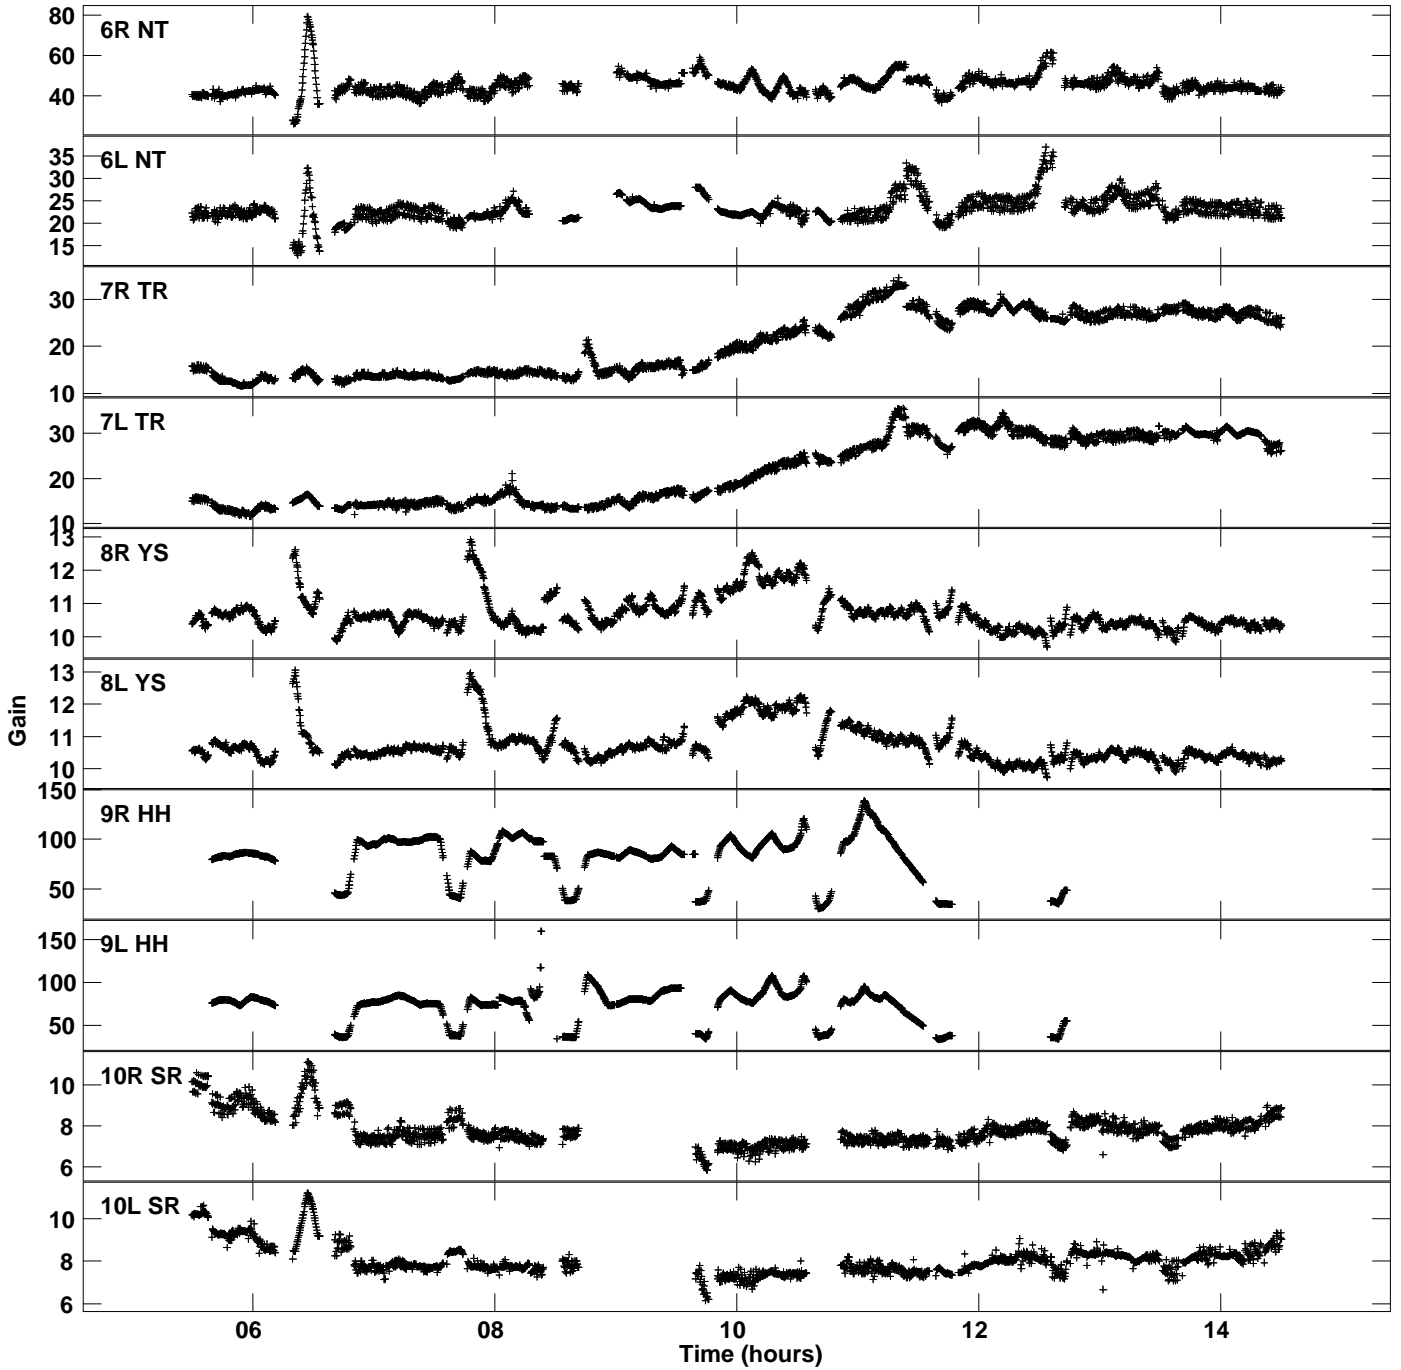

Plot file version 1 created 19-AUG-2016 18:21:45
Gain amp vs UTC time for EM117D_2.TMP.1
CL 4 Rpol & Lpol IF 1

Plot file version 2 created 19-AUG-2016 18:21:45
Gain amp vs UTC time for EM117D_2.TMP.1
CL 4 Rpol & Lpol IF 1

Plot file version 3 created 19-AUG-2016 18:21:45
Gain amp vs UTC time for EM117D_2.TMP.1
CL 4 Rpol & Lpol IF 1