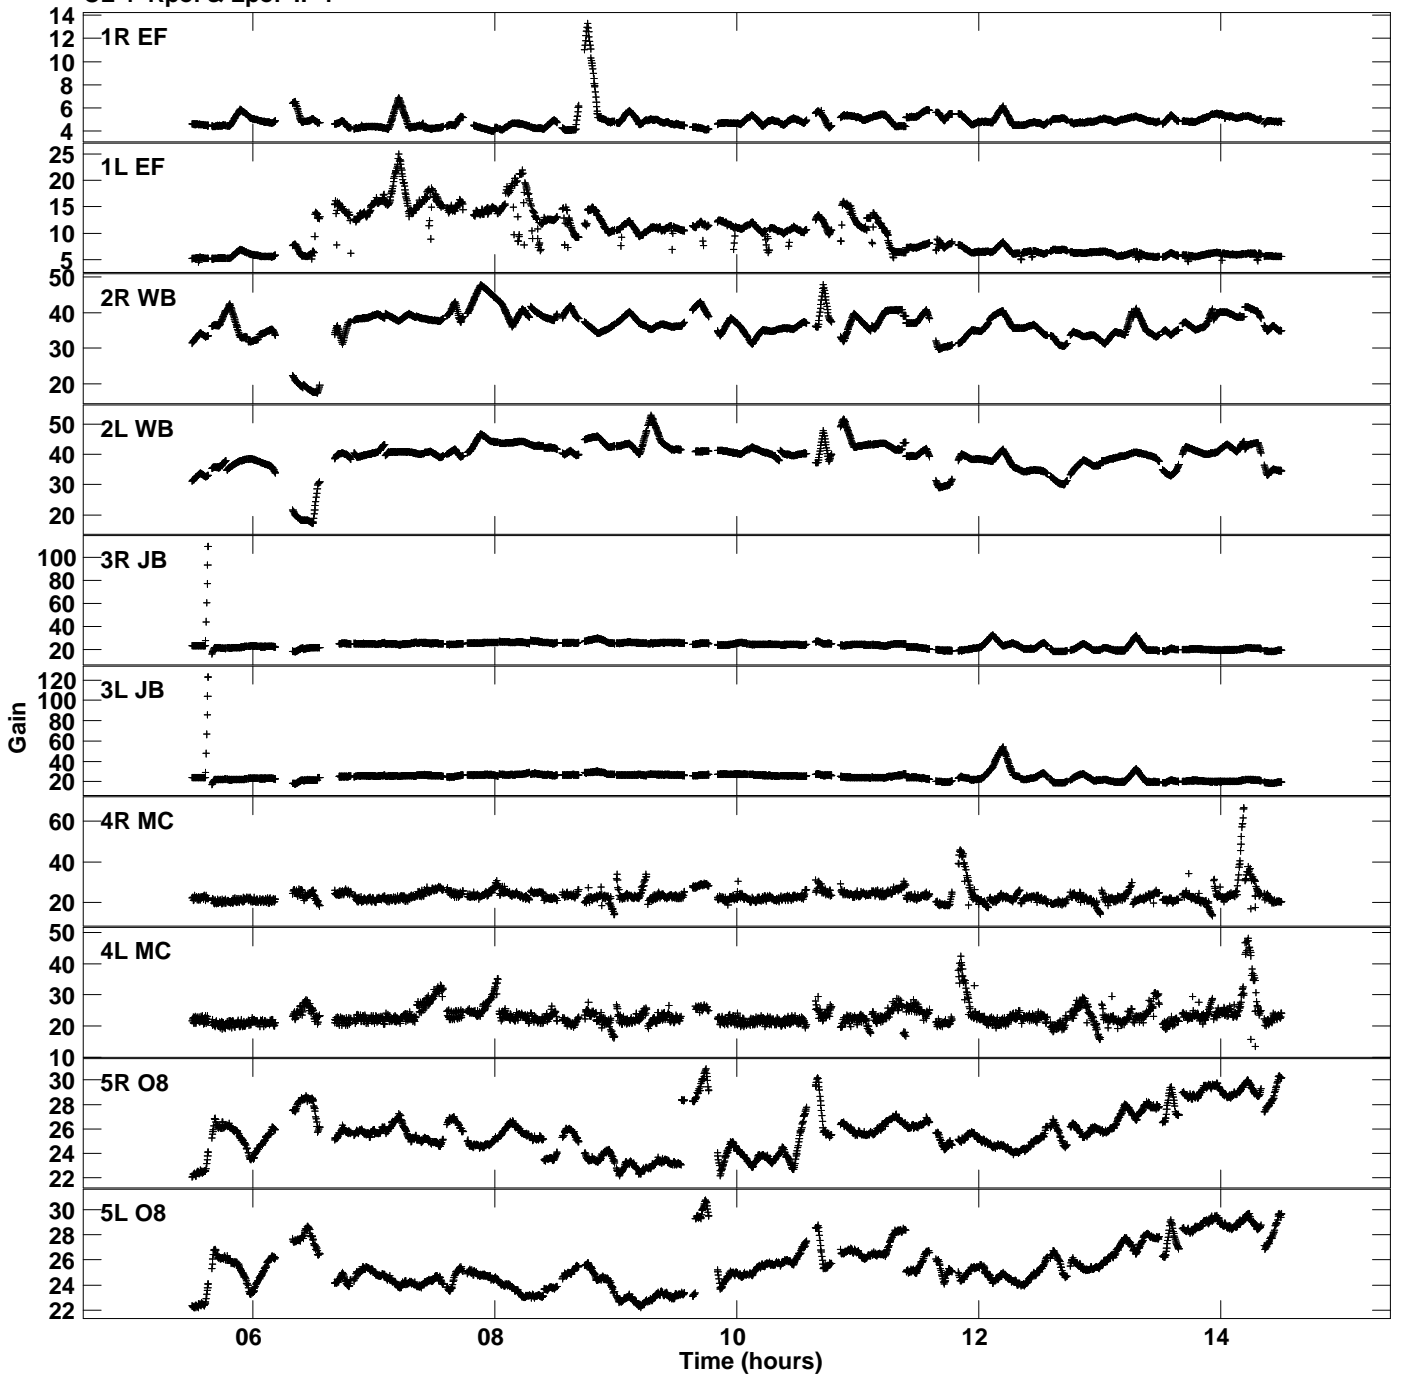

Plot file version 1 created 19-AUG-2016 18:21:45
Gain amp vs UTC time for EM117D_2.TMP.1
CL 4 Rpol & Lpol IF 1

Plot file version 2 created 19-AUG-2016 18:21:45
Gain amp vs UTC time for EM117D_2.TMP.1
CL 4 Rpol & Lpol IF 1

Plot file version 3 created 19-AUG-2016 18:21:45
Gain amp vs UTC time for EM117D_2.TMP.1
CL 4 Rpol & Lpol IF 1