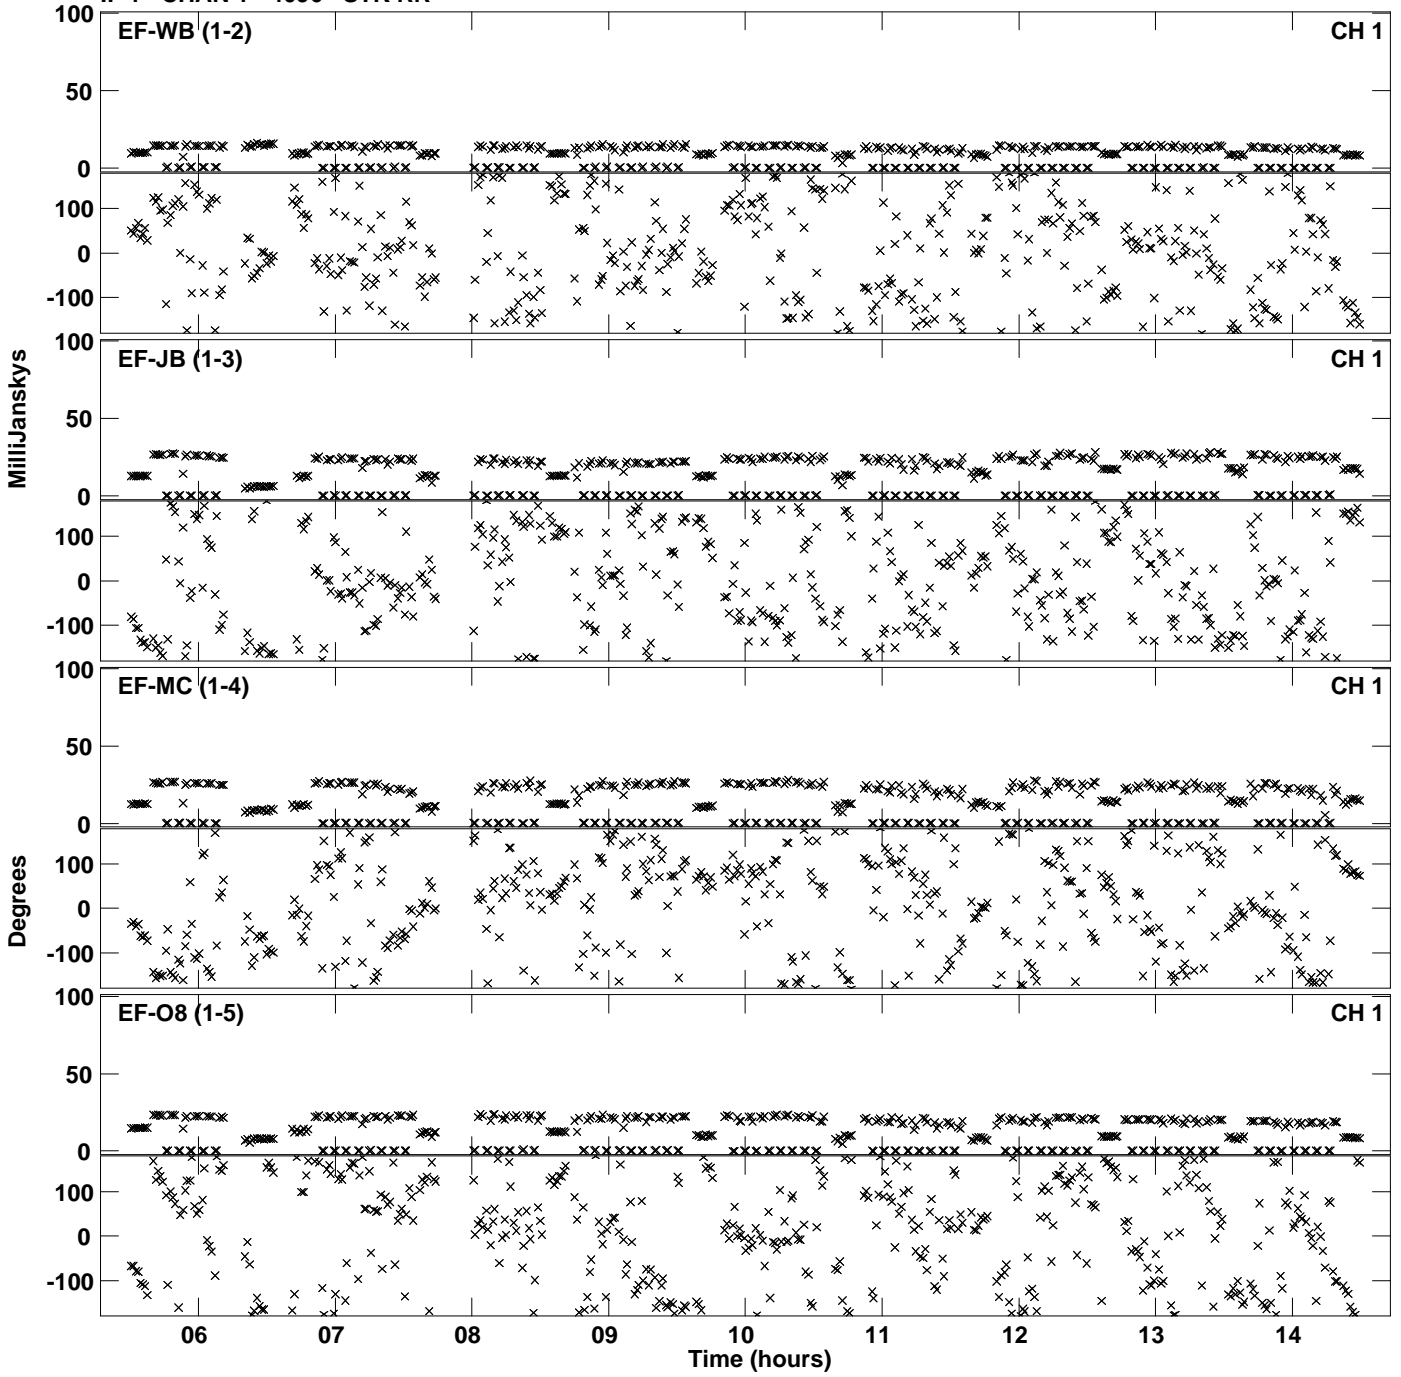

Plot file version 1 created 19-AUG-2016 15:40:14  
Amplitude and Phase vs Time for EM117D 2.UVDATA.1 Vect aver.  
IF 1 CHAN 1 - 4096 STK LL

Plot file version 2 created 19-AUG-2016 15:40:14  
Amplitude and Phase vs Time for EM117D 2.UVDATA.1 Vect aver.  
IF 1 CHAN 1 - 4096 STK LL

PLot file version 3 created 19-AUG-2016 15:40:14  
Amplitude andPhase vs Time for EM117D 2.UVDATA.1 Vect aver.  
IF 1 CHAN 1 - 4096 STK LL

Plot file version 4 created 19-AUG-2016 15:58:33  
Amplitude andPhase vs Time for EM117D 2.UVDATA.1 Vect aver.  
IF 1 CHAN 1 - 4096 STK RR

Plot file version 5 created 19-AUG-2016 15:58:33  
Amplitude andPhase vs Time for EM117D 2.UVDATA.1 Vect aver.  
IF 1 CHAN 1 - 4096 STK RR

PLot file version 6 created 19-AUG-2016 15:58:33  
Amplitude andPhase vs Time for EM117D 2.UVDATA.1 Vect aver.  
IF 1 CHAN 1 - 4096 STK RR