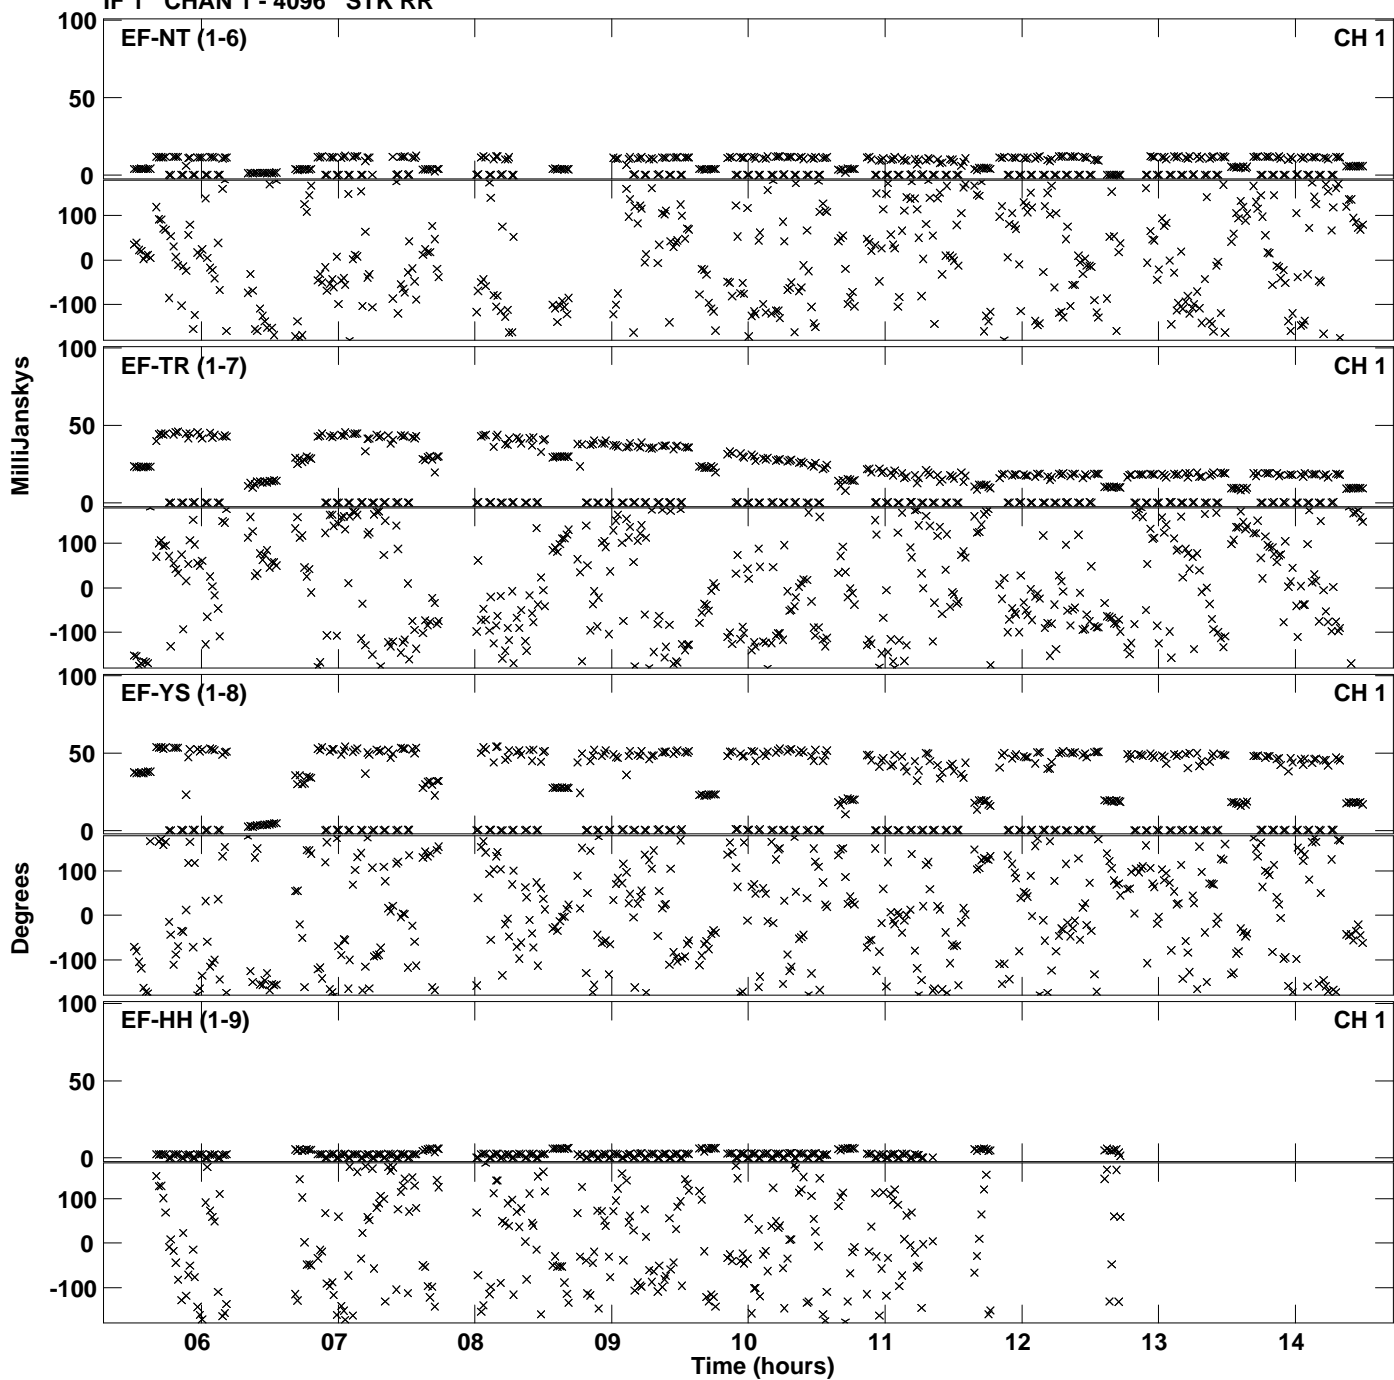

Plot file version 1 created 19-AUG-2016 15:40:14  
Amplitude and Phase vs Time for EM117D 2.UVDATA.1 Vect aver.  
IF 1 CHAN 1 - 4096 STK LL

Plot file version 2 created 19-AUG-2016 15:40:14  
Amplitude and Phase vs Time for EM117D 2.UVDATA.1 Vect aver.  
IF 1 CHAN 1 - 4096 STK LL

PLot file version 3 created 19-AUG-2016 15:40:14  
Amplitude andPhase vs Time for EM117D 2.UVDATA.1 Vect aver.  
IF 1 CHAN 1 - 4096 STK LL

Plot file version 4 created 19-AUG-2016 15:58:33  
Amplitude andPhase vs Time for EM117D 2.UVDATA.1 Vect aver.  
IF 1 CHAN 1 - 4096 STK RR

Plot file version 5 created 19-AUG-2016 15:58:33  
Amplitude andPhase vs Time for EM117D 2.UVDATA.1 Vect aver.  
IF 1 CHAN 1 - 4096 STK RR

PLot file version 6 created 19-AUG-2016 15:58:33  
Amplitude andPhase vs Time for EM117D 2.UVDATA.1 Vect aver.  
IF 1 CHAN 1 - 4096 STK RR