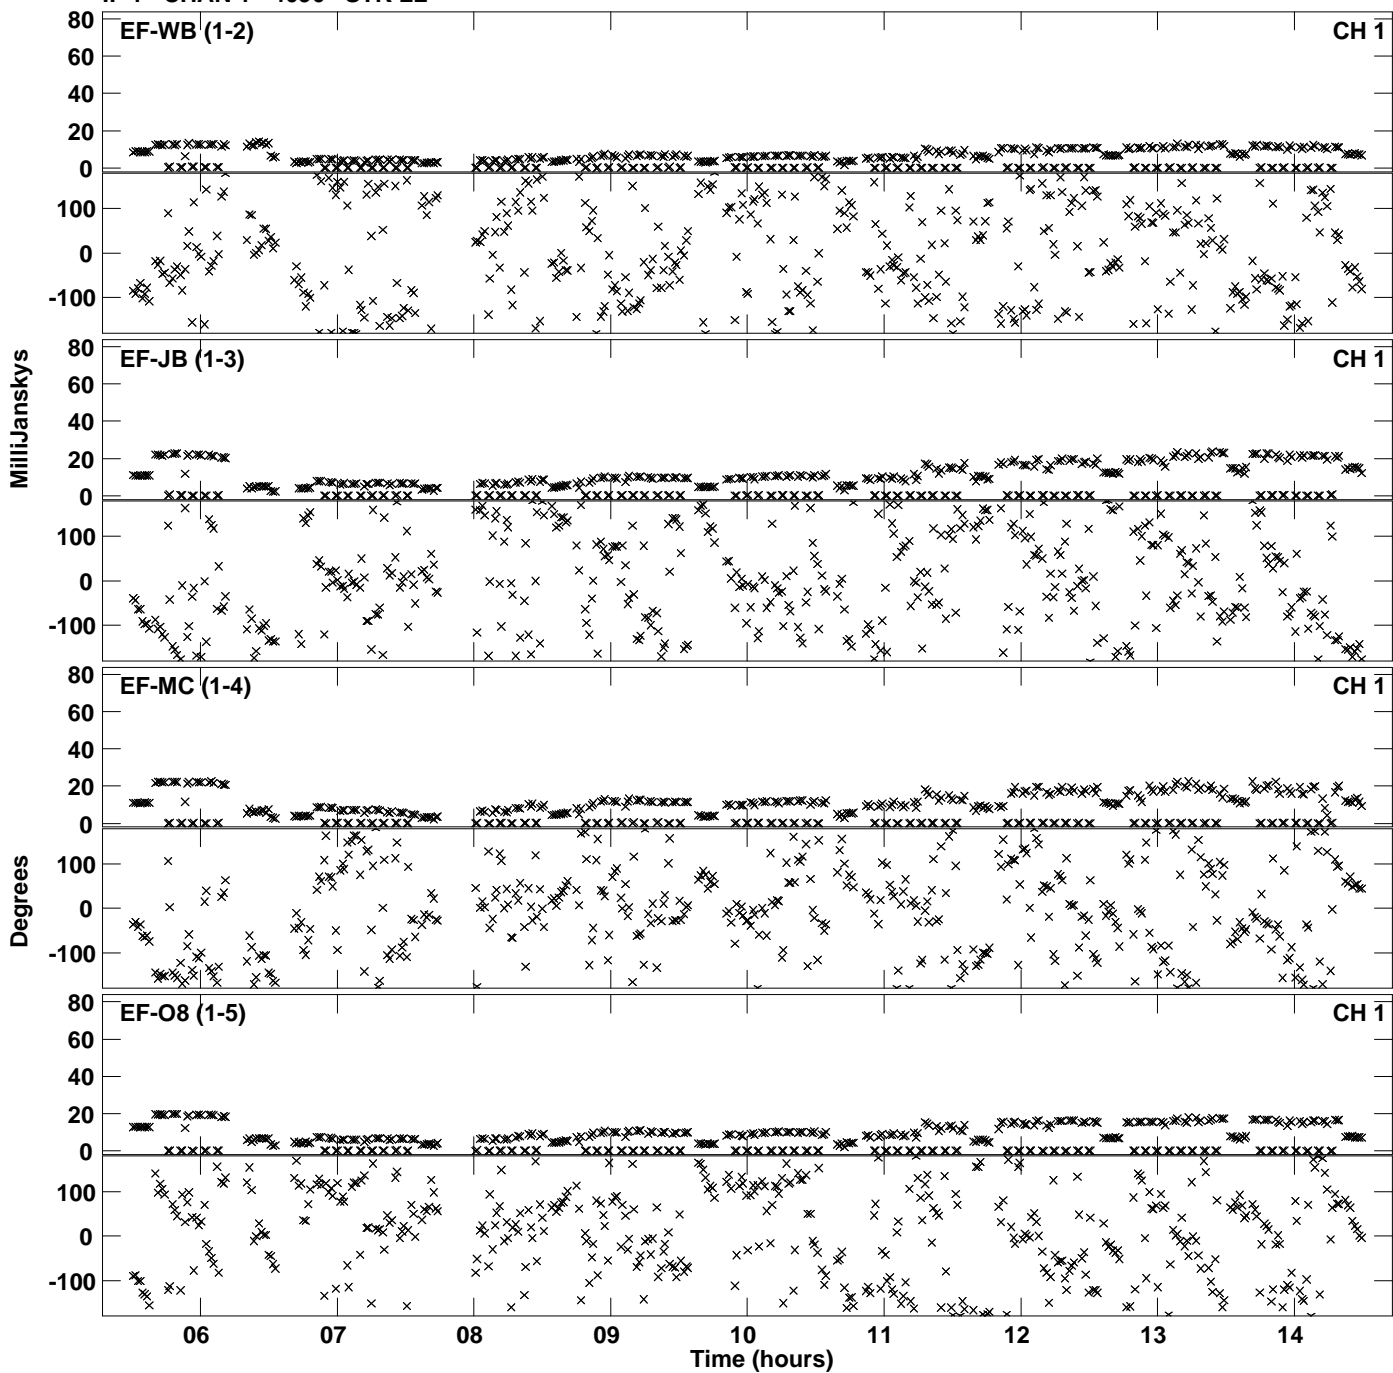

Plot file version 1 created 19-AUG-2016 15:40:14  
Amplitude and Phase vs Time for EM117D 2.UVDATA.1 Vect aver.  
IF 1 CHAN 1 - 4096 STK LL

Plot file version 2 created 19-AUG-2016 15:40:14  
Amplitude and Phase vs Time for EM117D 2.UVDATA.1 Vect aver.  
IF 1 CHAN 1 - 4096 STK LL

PLot file version 3 created 19-AUG-2016 15:40:14  
Amplitude andPhase vs Time for EM117D 2.UVDATA.1 Vect aver.  
IF 1 CHAN 1 - 4096 STK LL

Plot file version 4 created 19-AUG-2016 15:58:33  
Amplitude andPhase vs Time for EM117D 2.UVDATA.1 Vect aver.  
IF 1 CHAN 1 - 4096 STK RR

Plot file version 5 created 19-AUG-2016 15:58:33  
Amplitude andPhase vs Time for EM117D 2.UVDATA.1 Vect aver.  
IF 1 CHAN 1 - 4096 STK RR

PLot file version 6 created 19-AUG-2016 15:58:33  
Amplitude andPhase vs Time for EM117D 2.UVDATA.1 Vect aver.  
IF 1 CHAN 1 - 4096 STK RR