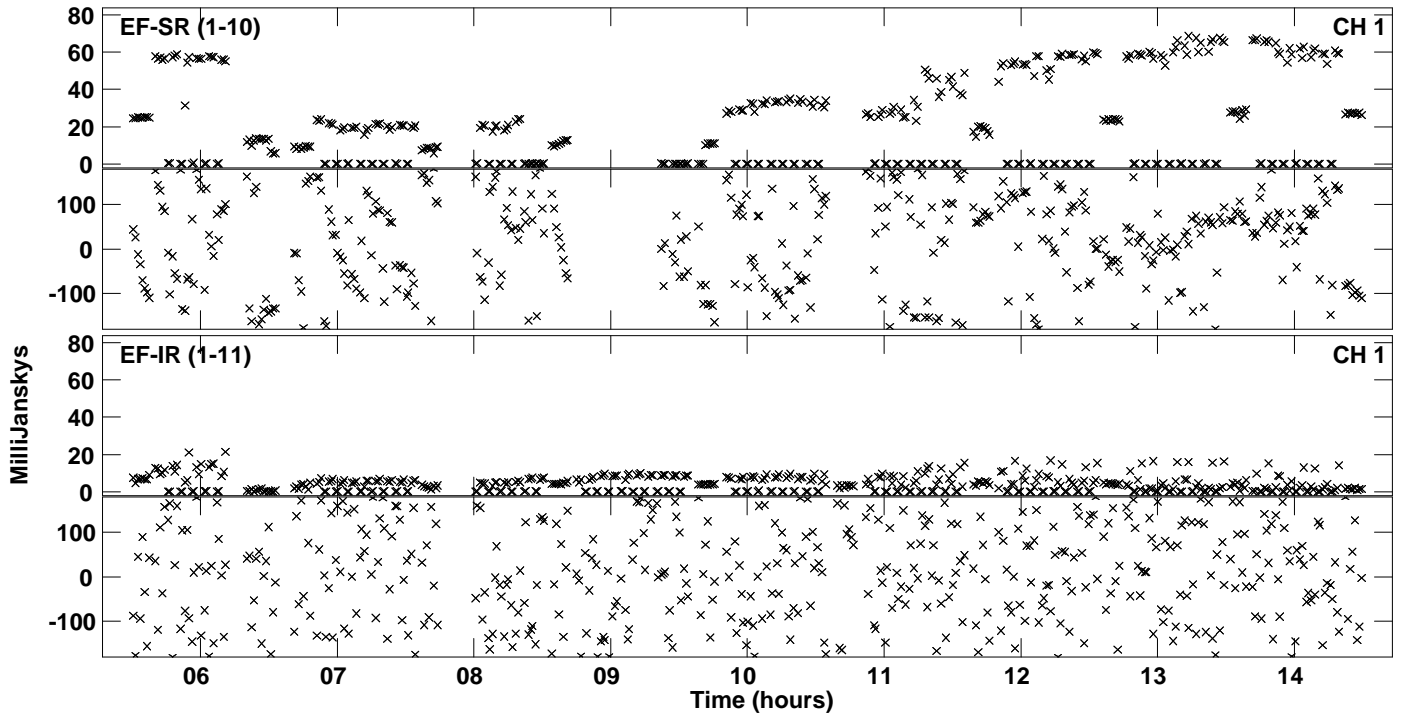

Plot file version 1 created 19-AUG-2016 15:40:14  
Amplitude and Phase vs Time for EM117D 2.UVDATA.1 Vect aver.  
IF 1 CHAN 1 - 4096 STK LL

Plot file version 2 created 19-AUG-2016 15:40:14  
Amplitude and Phase vs Time for EM117D 2.UVDATA.1 Vect aver.  
IF 1 CHAN 1 - 4096 STK LL

PLot file version 3 created 19-AUG-2016 15:40:14  
Amplitude andPhase vs Time for EM117D 2.UVDATA.1 Vect aver.  
IF 1 CHAN 1 - 4096 STK LL

Plot file version 4 created 19-AUG-2016 15:58:33  
Amplitude andPhase vs Time for EM117D 2.UVDATA.1 Vect aver.  
IF 1 CHAN 1 - 4096 STK RR

Plot file version 5 created 19-AUG-2016 15:58:33  
Amplitude andPhase vs Time for EM117D 2.UVDATA.1 Vect aver.  
IF 1 CHAN 1 - 4096 STK RR

PLot file version 6 created 19-AUG-2016 15:58:33  
Amplitude andPhase vs Time for EM117D 2.UVDATA.1 Vect aver.  
IF 1 CHAN 1 - 4096 STK RR