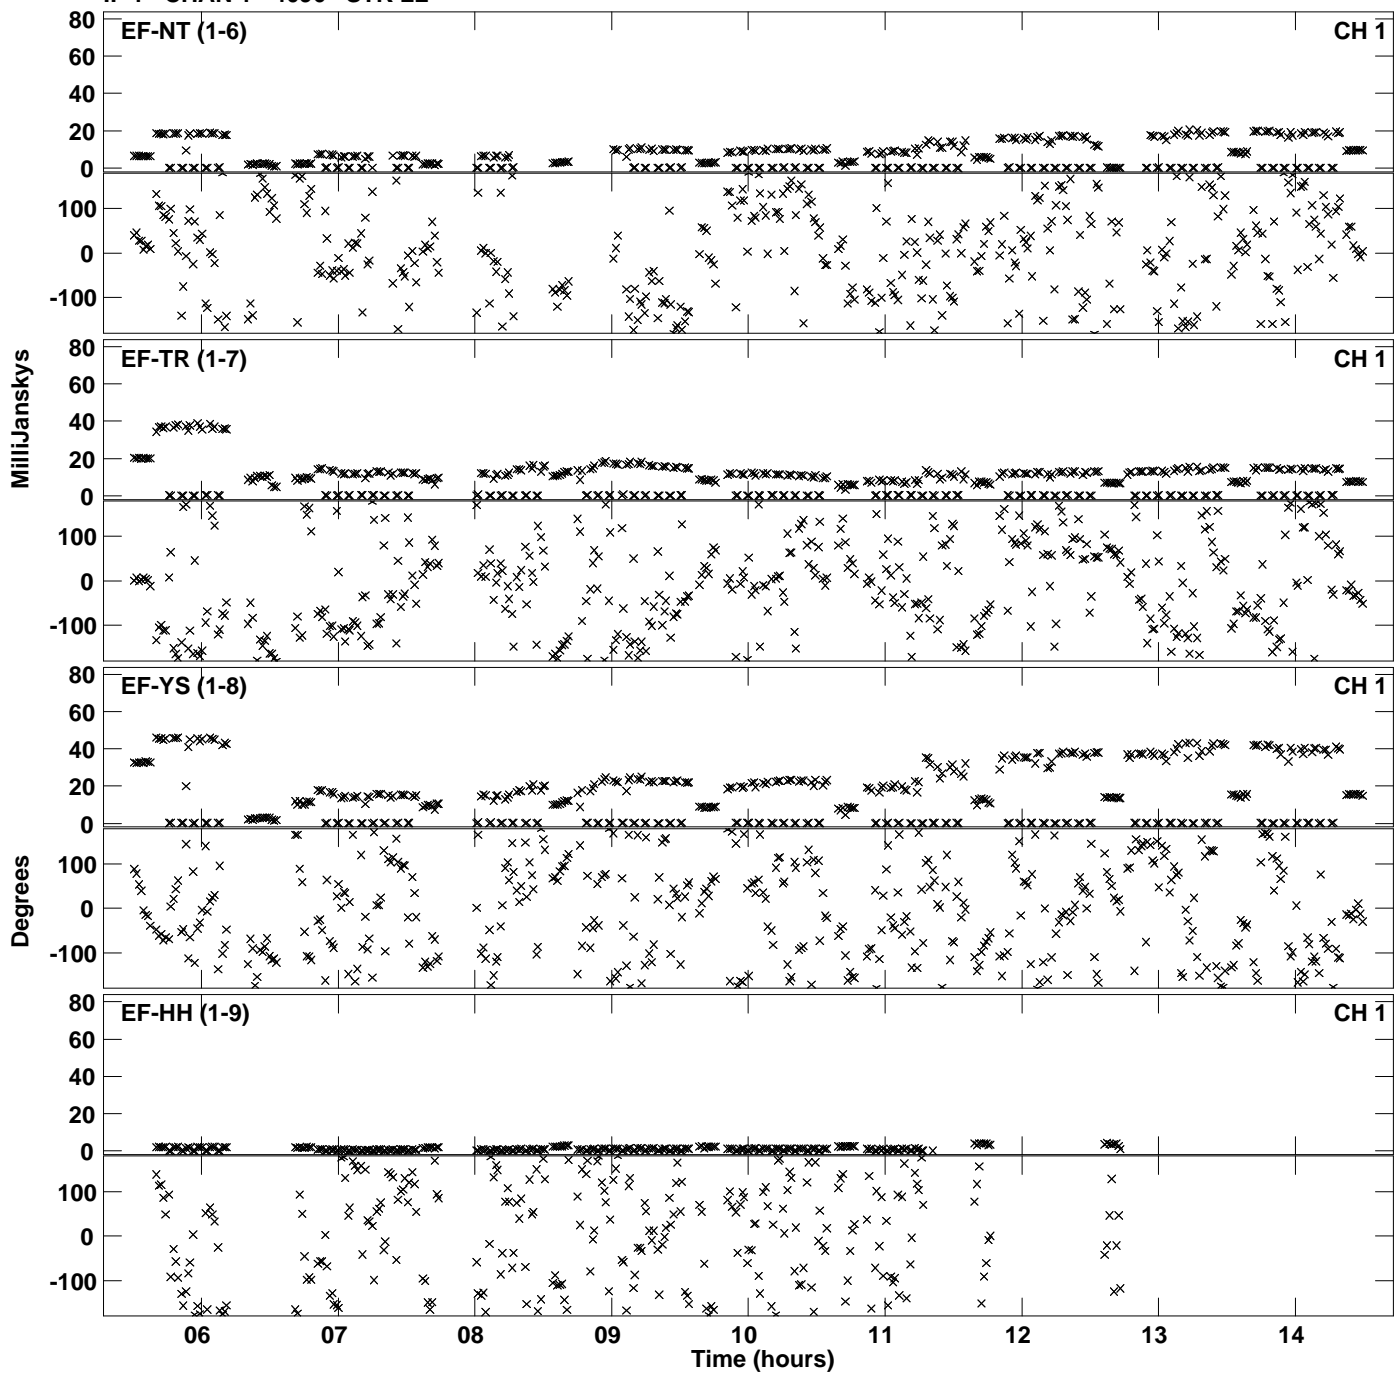

Plot file version 1 created 19-AUG-2016 15:40:14  
Amplitude and Phase vs Time for EM117D 2.UVDATA.1 Vect aver.  
IF 1 CHAN 1 - 4096 STK LL

Plot file version 2 created 19-AUG-2016 15:40:14  
Amplitude and Phase vs Time for EM117D 2.UVDATA.1 Vect aver.  
IF 1 CHAN 1 - 4096 STK LL

PLot file version 3 created 19-AUG-2016 15:40:14  
Amplitude andPhase vs Time for EM117D 2.UVDATA.1 Vect aver.  
IF 1 CHAN 1 - 4096 STK LL

Plot file version 4 created 19-AUG-2016 15:58:33  
Amplitude andPhase vs Time for EM117D 2.UVDATA.1 Vect aver.  
IF 1 CHAN 1 - 4096 STK RR

Plot file version 5 created 19-AUG-2016 15:58:33  
Amplitude andPhase vs Time for EM117D 2.UVDATA.1 Vect aver.  
IF 1 CHAN 1 - 4096 STK RR

PLot file version 6 created 19-AUG-2016 15:58:33  
Amplitude andPhase vs Time for EM117D 2.UVDATA.1 Vect aver.  
IF 1 CHAN 1 - 4096 STK RR