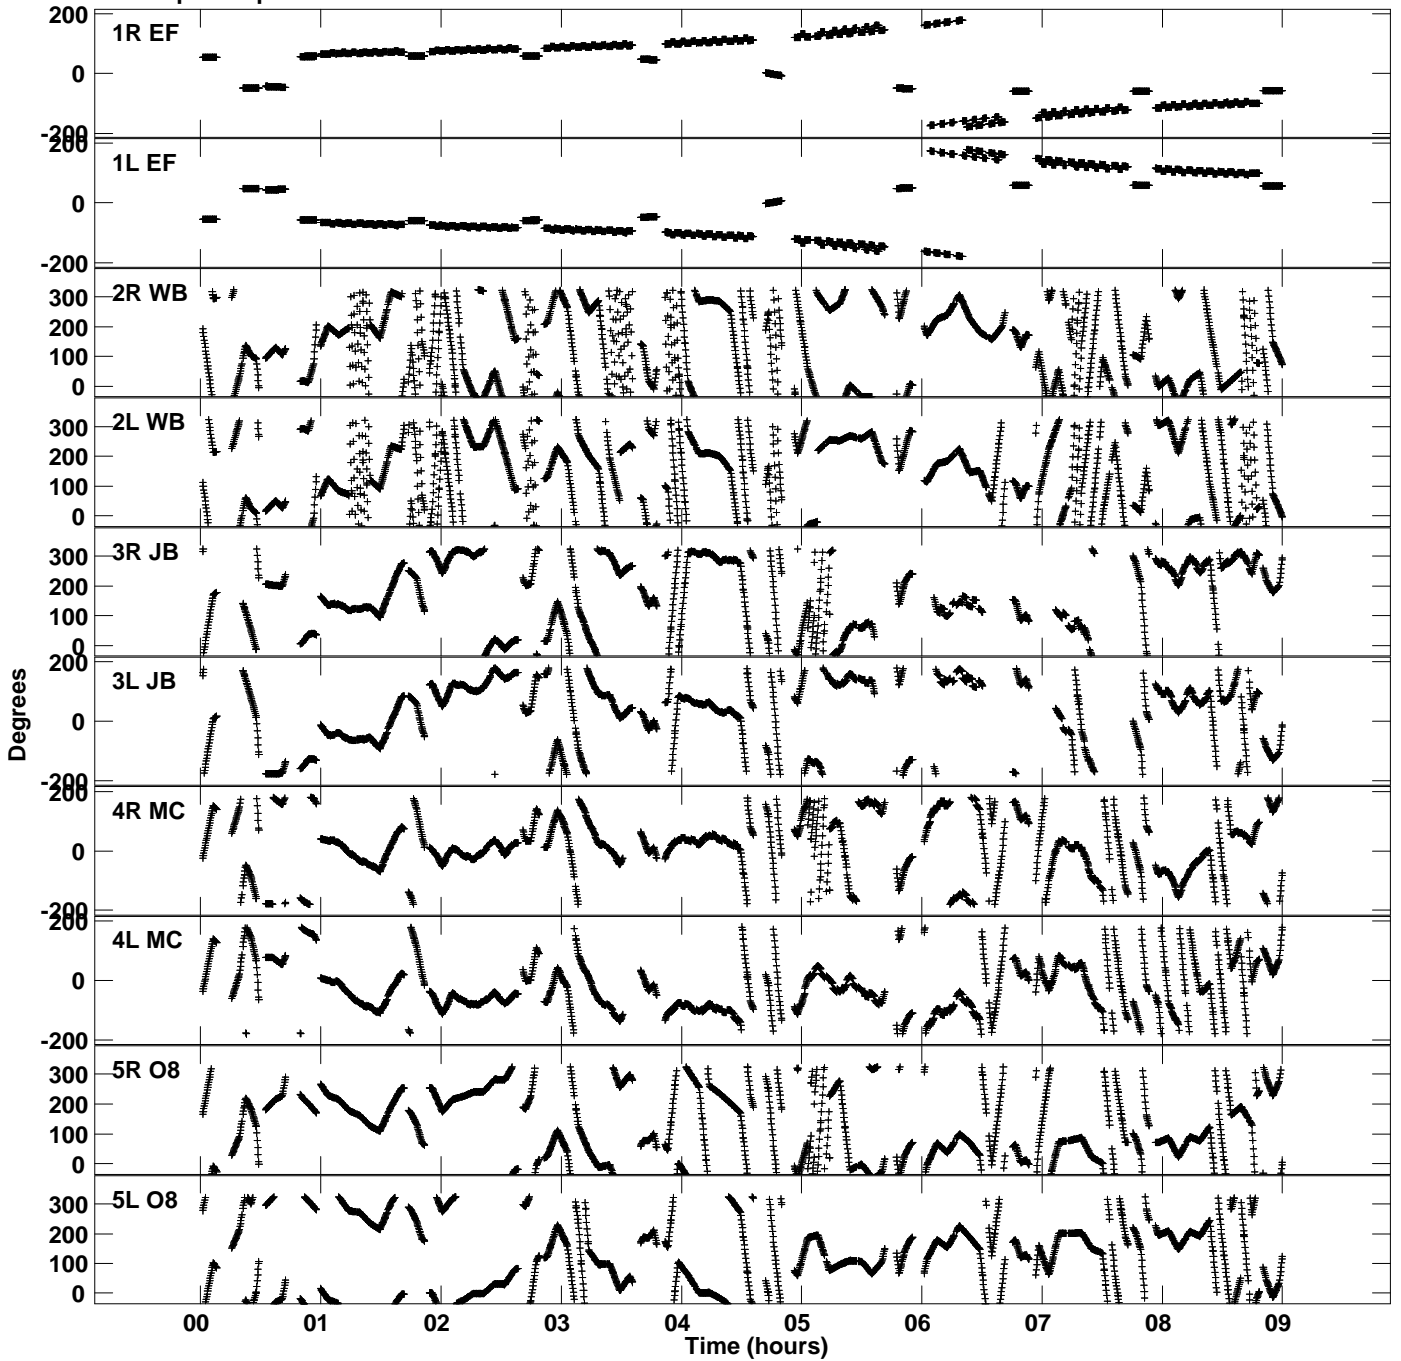

Plot file version 1 created 14-DEC-2016 06:18:19
Gain phs vs UTC time for EM117E_2.UVDATA.1
CL 3 Rpol & Lpol IF 1

Plot file version 2 created 14-DEC-2016 06:18:19
Gain phs vs UTC time for EM117E_2.UVDATA.1
CL 3 Rpol & Lpol IF 1