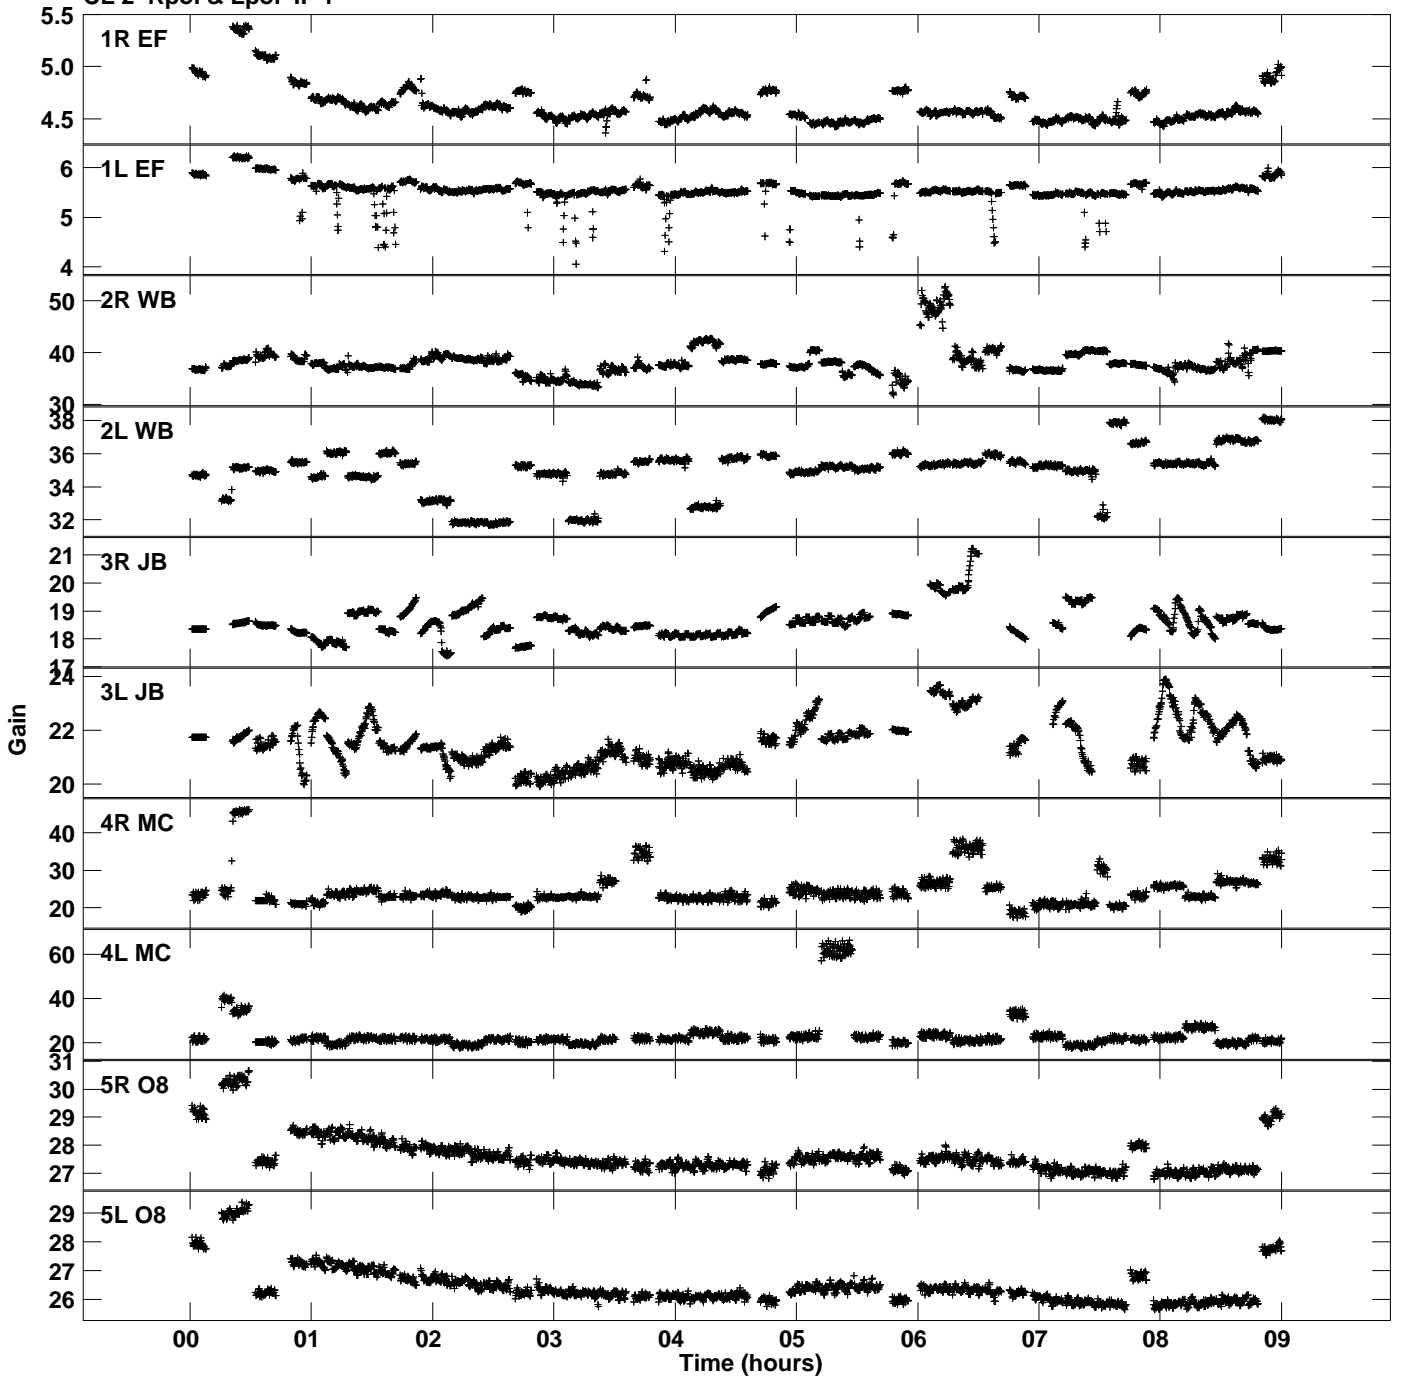

Plot file version 1 created 13-DEC-2016 21:37:25  
Gain amp vs UTC time for EM117E\_2.UVDATA.1  
CL 2 Rpol & Lpol IF 1

Plot file version 2 created 13-DEC-2016 21:37:25  
Gain amp vs UTC time for EM117E\_2.UVDATA.1  
CL 2 Rpol & Lpol IF 1