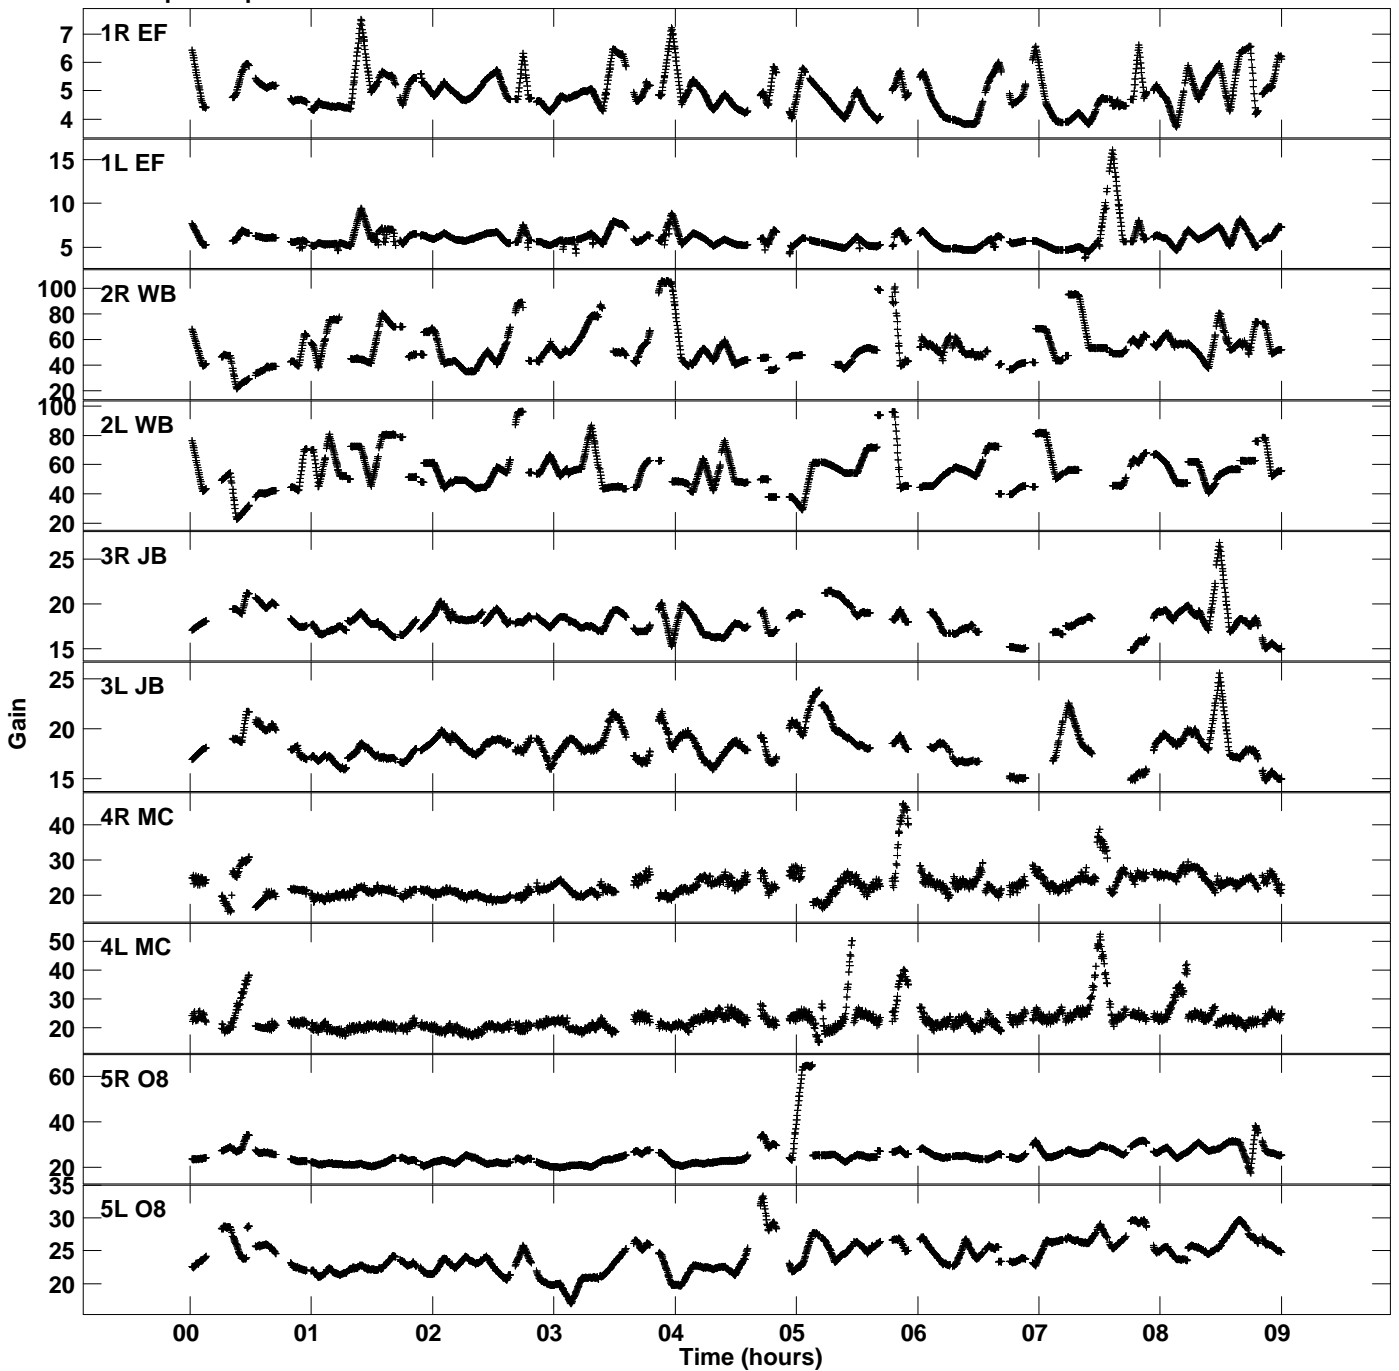

Plot file version 1 created 14-DEC-2016 07:17:57  
Gain amp vs UTC time for EM117E\_2.TMP.1  
CL 4 Rpol & Lpol IF 1

Plot file version 2 created 14-DEC-2016 07:17:57  
Gain amp vs UTC time for EM117E\_2.TMP.1  
CL 4 Rpol & Lpol IF 1