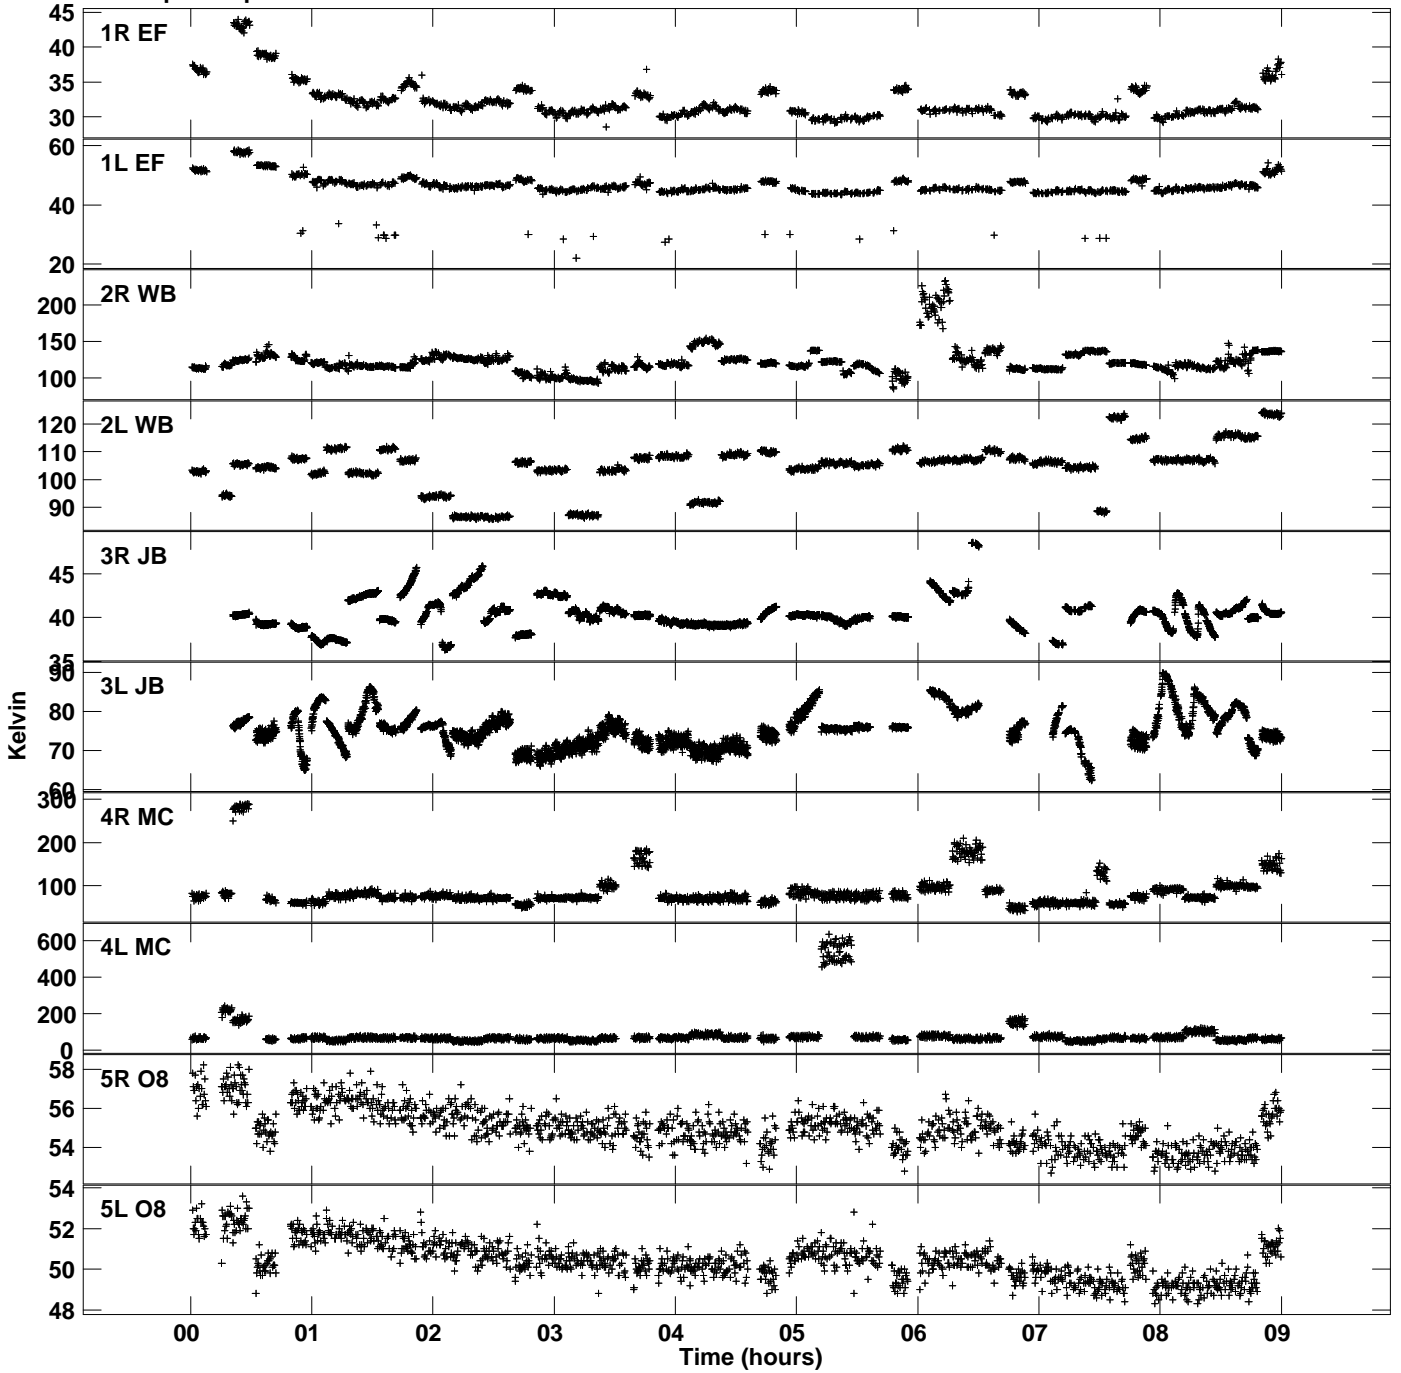

Plot file version 1 created 13-DEC-2016 21:37:24  
Tsys vs UTC time for EM117E\_2.UVDATA.1  
TY 1 Rpol & Lpol IF 1

Plot file version 2 created 13-DEC-2016 21:37:24  
Tsyst vs UTC time for EM117E\_2.UVDATA.1  
TY 1 Rpol & Lpol IF 1