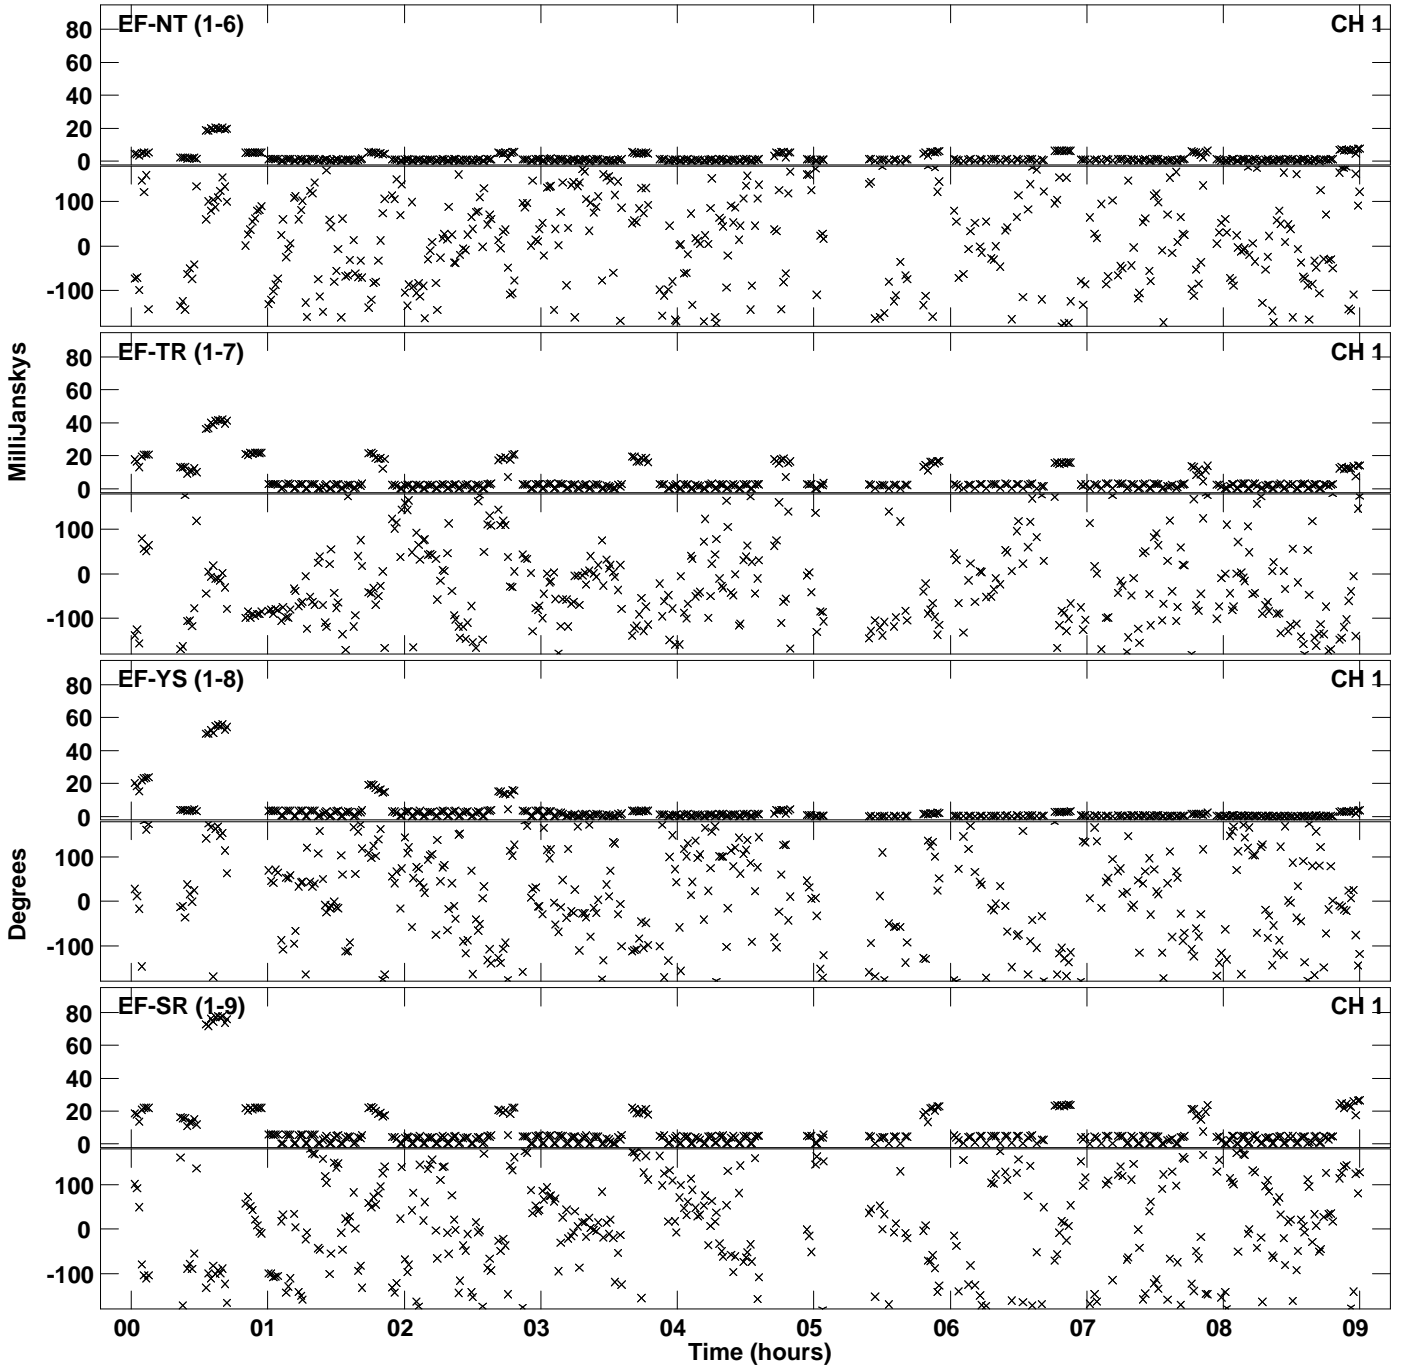

Plot file version 1 created 13-DEC-2016 21:10:04
Amplitude andPhase vs Time for EM117E 2.UVDATA.1 Vect aver.
IF 1 CHAN 1 - 4096 STK LL

Plot file version 2 created 13-DEC-2016 21:10:04
Amplitude and Phase vs Time for EM117E 2.UVDATA.1 Vect aver.
IF 1 CHAN 1 - 4096 STK LL

Plot file version 3 created 13-DEC-2016 21:10:04
Amplitude andPhase vs Time for EM117E 2.UVDATA.1 Vect aver.
IF 1 CHAN 1 - 4096 STK LL

Plot file version 4 created 13-DEC-2016 21:21:06
Amplitude andPhase vs Time for EM117E 2.UVDATA.1 Vect aver.
IF 1 CHAN 1 - 4096 STK RR

Plot file version 5 created 13-DEC-2016 21:21:06
Amplitude andPhase vs Time for EM117E 2.UVDATA.1 Vect aver.
IF 1 CHAN 1 - 4096 STK RR

Plot file version 6 created 13-DEC-2016 21:21:06
Amplitude andPhase vs Time for EM117E 2.UVDATA.1 Vect aver.
IF 1 CHAN 1 - 4096 STK RR