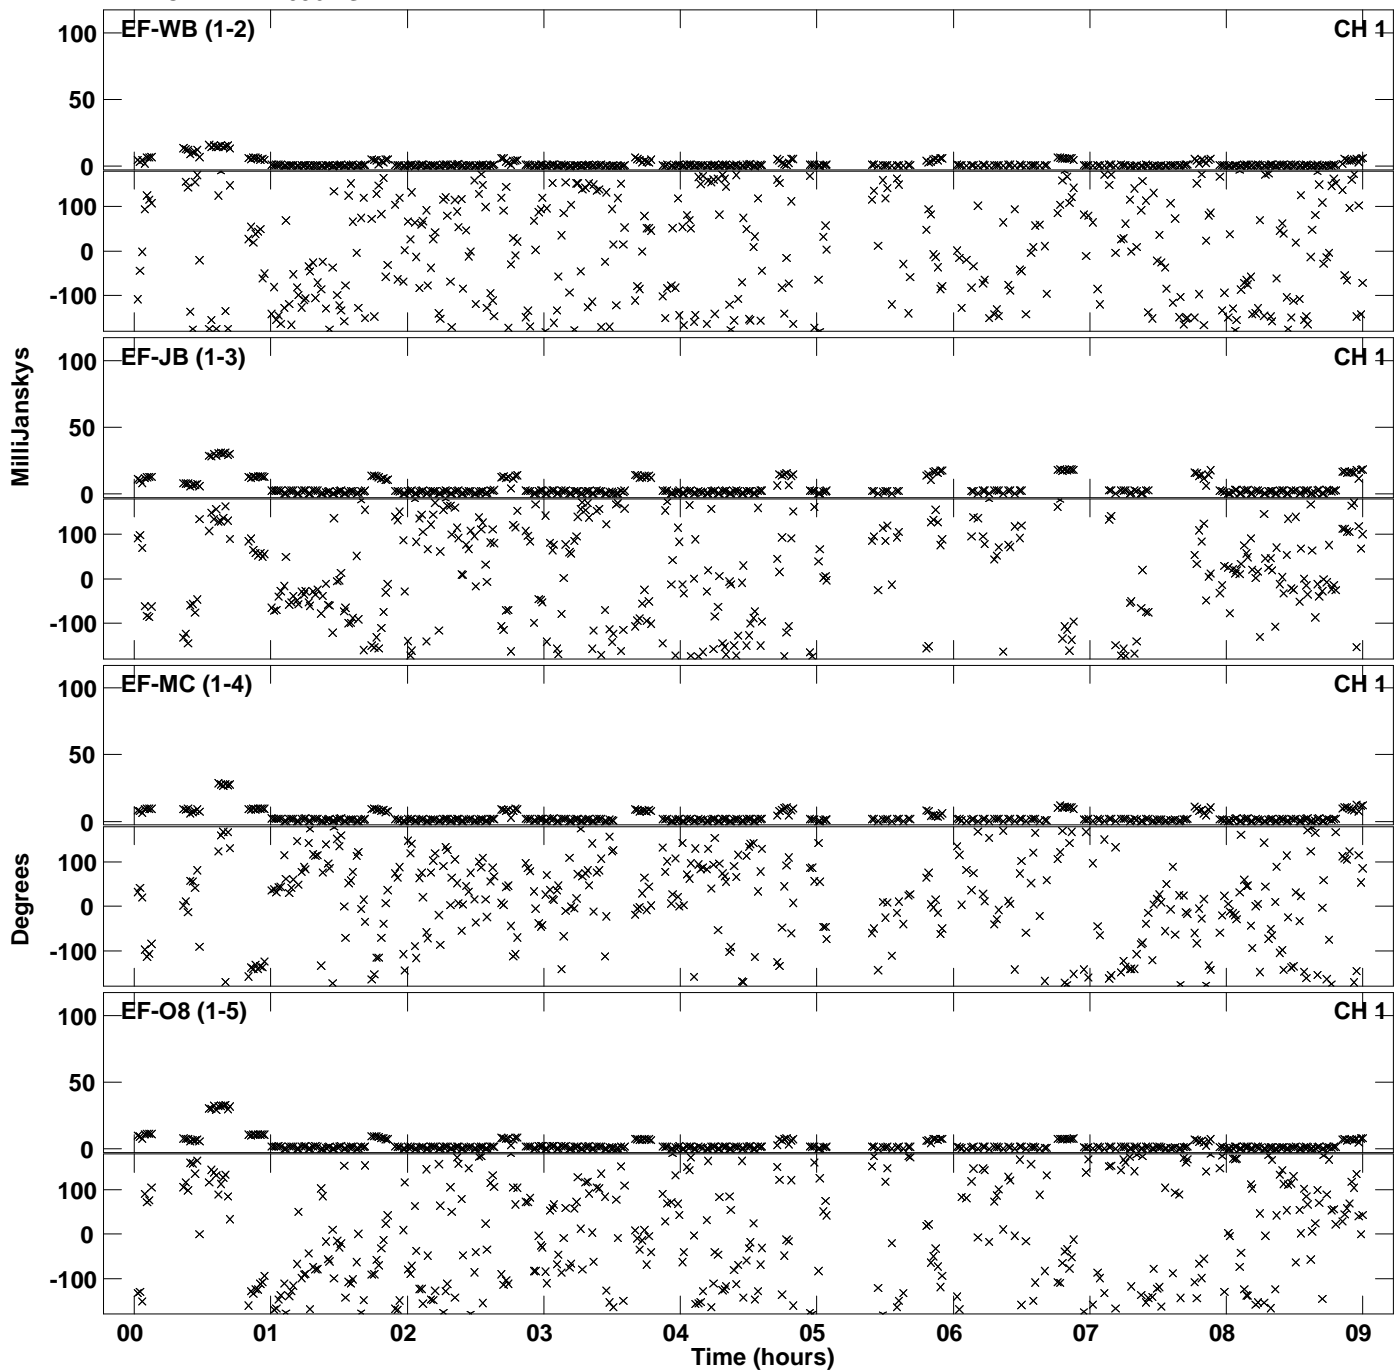

Plot file version 1 created 13-DEC-2016 21:10:04
Amplitude andPhase vs Time for EM117E 2.UVDATA.1 Vect aver.
IF 1 CHAN 1 - 4096 STK LL

Plot file version 2 created 13-DEC-2016 21:10:04
Amplitude and Phase vs Time for EM117E 2.UVDATA.1 Vect aver.
IF 1 CHAN 1 - 4096 STK LL

Plot file version 3 created 13-DEC-2016 21:10:04
Amplitude andPhase vs Time for EM117E 2.UVDATA.1 Vect aver.
IF 1 CHAN 1 - 4096 STK LL

Plot file version 4 created 13-DEC-2016 21:21:06
Amplitude andPhase vs Time for EM117E 2.UVDATA.1 Vect aver.
IF 1 CHAN 1 - 4096 STK RR

Plot file version 5 created 13-DEC-2016 21:21:06
Amplitude andPhase vs Time for EM117E 2.UVDATA.1 Vect aver.
IF 1 CHAN 1 - 4096 STK RR

Plot file version 6 created 13-DEC-2016 21:21:06
Amplitude andPhase vs Time for EM117E 2.UVDATA.1 Vect aver.
IF 1 CHAN 1 - 4096 STK RR