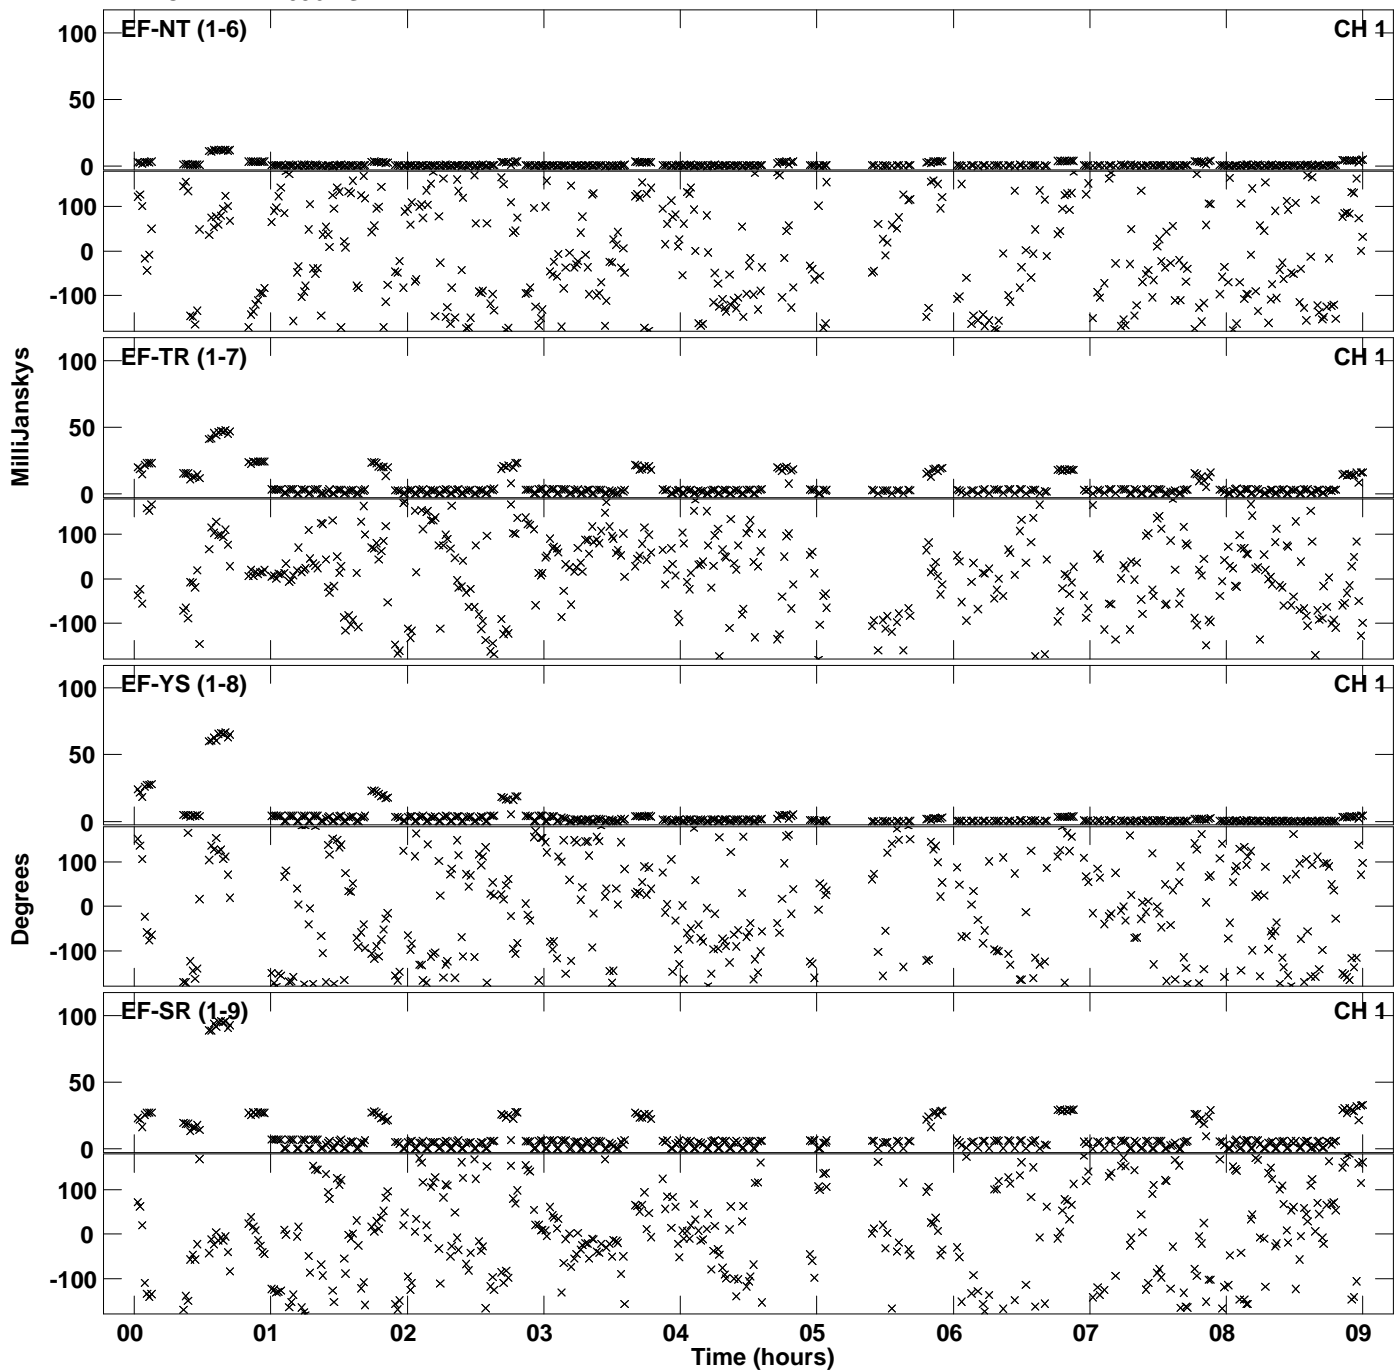

Plot file version 1 created 13-DEC-2016 21:10:04
Amplitude andPhase vs Time for EM117E 2.UVDATA.1 Vect aver.
IF 1 CHAN 1 - 4096 STK LL

Plot file version 2 created 13-DEC-2016 21:10:04
Amplitude and Phase vs Time for EM117E 2.UVDATA.1 Vect aver.
IF 1 CHAN 1 - 4096 STK LL

Plot file version 3 created 13-DEC-2016 21:10:04
Amplitude andPhase vs Time for EM117E 2.UVDATA.1 Vect aver.
IF 1 CHAN 1 - 4096 STK LL

Plot file version 4 created 13-DEC-2016 21:21:06
Amplitude andPhase vs Time for EM117E 2.UVDATA.1 Vect aver.
IF 1 CHAN 1 - 4096 STK RR

Plot file version 5 created 13-DEC-2016 21:21:06
Amplitude andPhase vs Time for EM117E 2.UVDATA.1 Vect aver.
IF 1 CHAN 1 - 4096 STK RR

Plot file version 6 created 13-DEC-2016 21:21:06
Amplitude andPhase vs Time for EM117E 2.UVDATA.1 Vect aver.
IF 1 CHAN 1 - 4096 STK RR