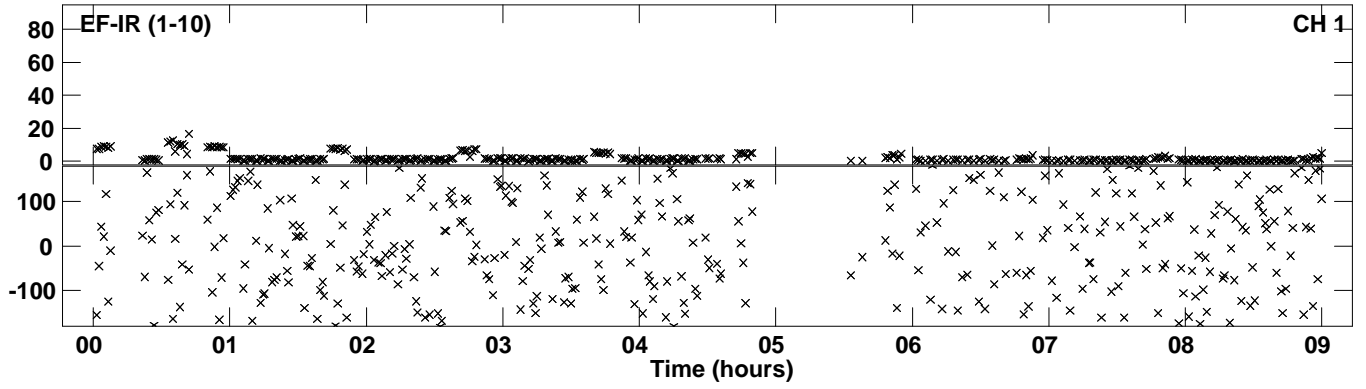

Plot file version 1 created 13-DEC-2016 21:10:04
Amplitude andPhase vs Time for EM117E 2.UVDATA.1 Vect aver.
IF 1 CHAN 1 - 4096 STK LL

Plot file version 2 created 13-DEC-2016 21:10:04
Amplitude and Phase vs Time for EM117E 2.UVDATA.1 Vect aver.
IF 1 CHAN 1 - 4096 STK LL

Plot file version 3 created 13-DEC-2016 21:10:04
Amplitude andPhase vs Time for EM117E 2.UVDATA.1 Vect aver.
IF 1 CHAN 1 - 4096 STK LL

Plot file version 4 created 13-DEC-2016 21:21:06
Amplitude andPhase vs Time for EM117E 2.UVDATA.1 Vect aver.
IF 1 CHAN 1 - 4096 STK RR

Plot file version 5 created 13-DEC-2016 21:21:06
Amplitude andPhase vs Time for EM117E 2.UVDATA.1 Vect aver.
IF 1 CHAN 1 - 4096 STK RR

Plot file version 6 created 13-DEC-2016 21:21:06
Amplitude andPhase vs Time for EM117E 2.UVDATA.1 Vect aver.
IF 1 CHAN 1 - 4096 STK RR