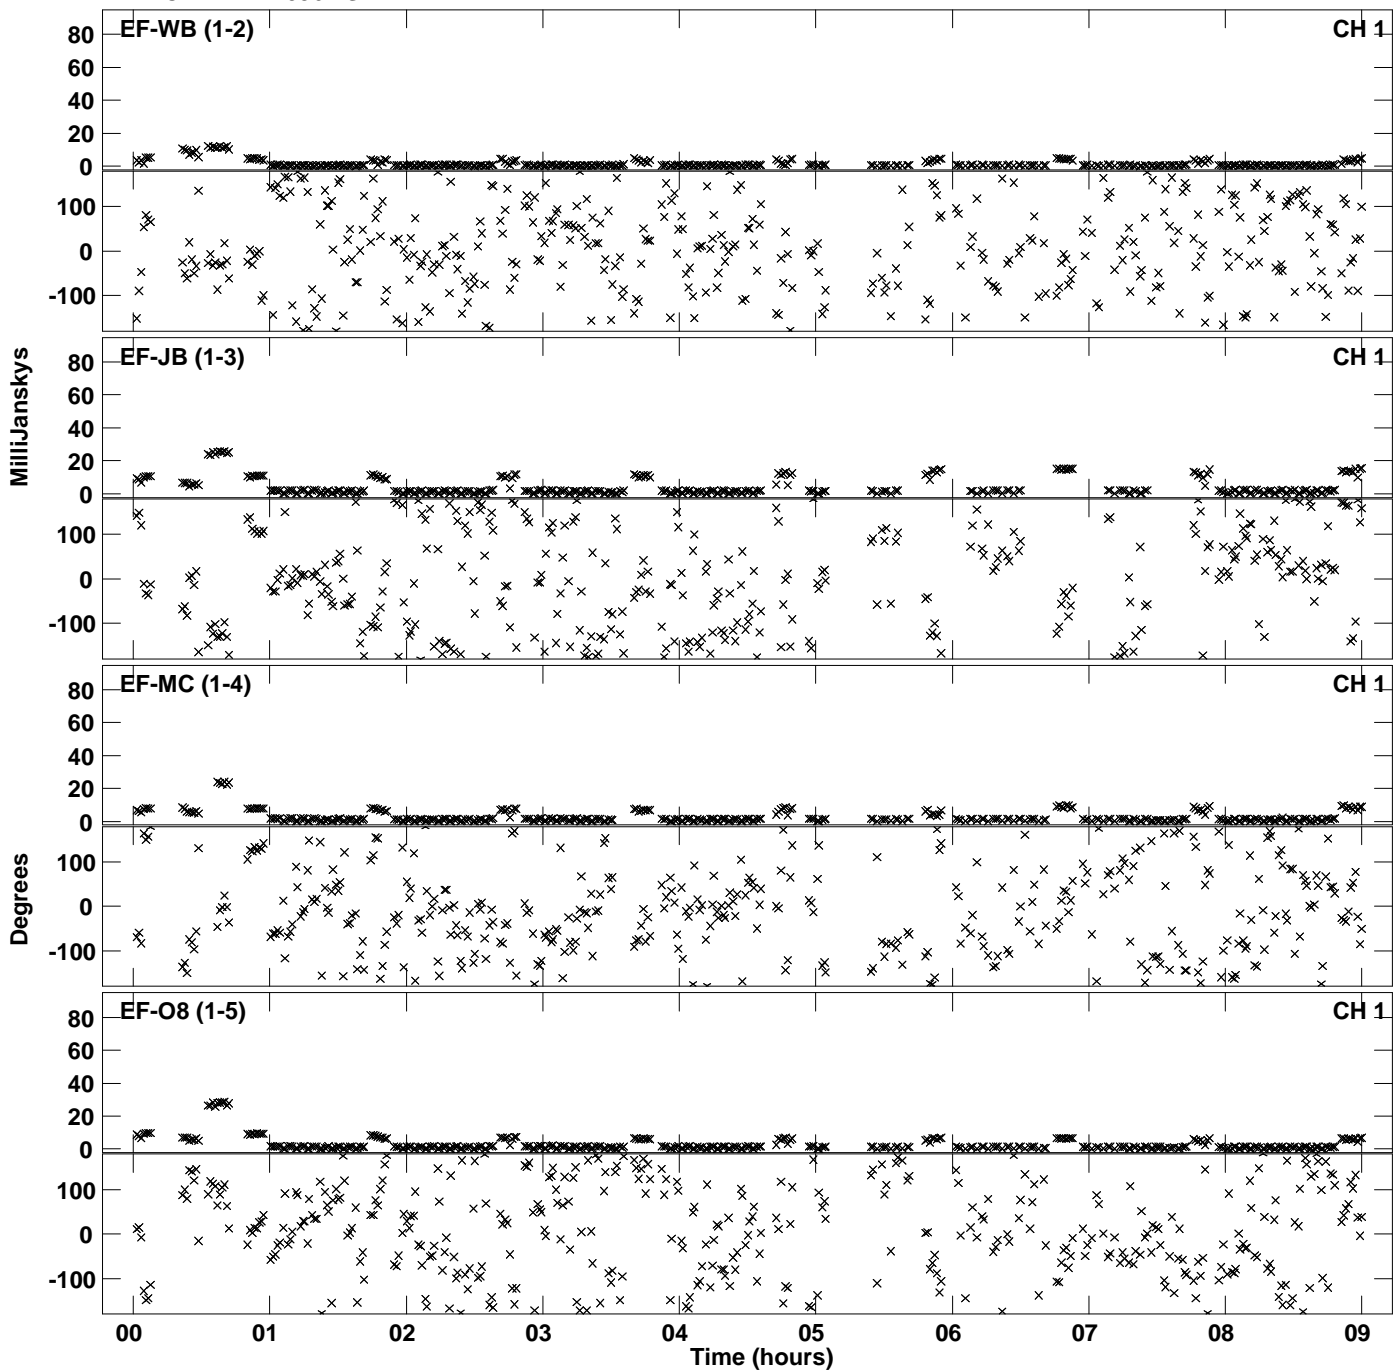

Plot file version 1 created 13-DEC-2016 21:10:04
Amplitude andPhase vs Time for EM117E 2.UVDATA.1 Vect aver.
IF 1 CHAN 1 - 4096 STK LL

Plot file version 2 created 13-DEC-2016 21:10:04
Amplitude and Phase vs Time for EM117E 2.UVDATA.1 Vect aver.
IF 1 CHAN 1 - 4096 STK LL

Plot file version 3 created 13-DEC-2016 21:10:04
Amplitude andPhase vs Time for EM117E 2.UVDATA.1 Vect aver.
IF 1 CHAN 1 - 4096 STK LL

Plot file version 4 created 13-DEC-2016 21:21:06
Amplitude andPhase vs Time for EM117E 2.UVDATA.1 Vect aver.
IF 1 CHAN 1 - 4096 STK RR

Plot file version 5 created 13-DEC-2016 21:21:06
Amplitude andPhase vs Time for EM117E 2.UVDATA.1 Vect aver.
IF 1 CHAN 1 - 4096 STK RR

Plot file version 6 created 13-DEC-2016 21:21:06
Amplitude andPhase vs Time for EM117E 2.UVDATA.1 Vect aver.
IF 1 CHAN 1 - 4096 STK RR