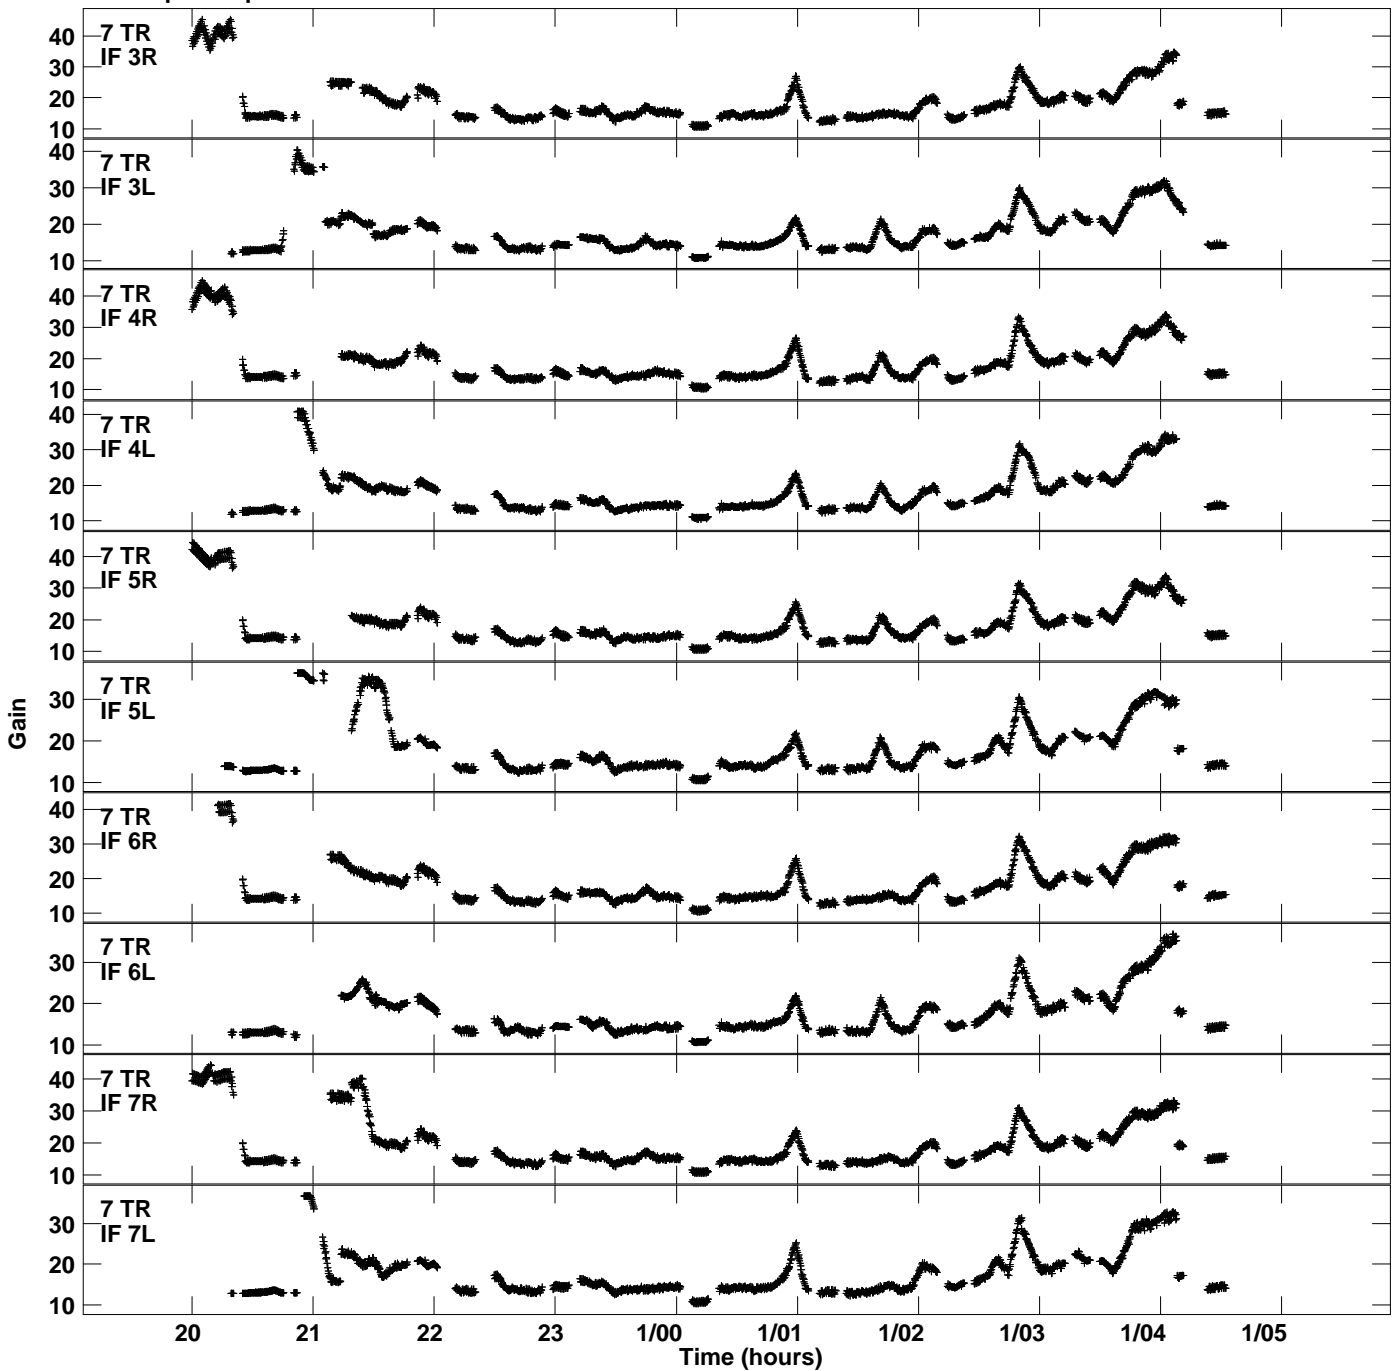

Plot file version 11 created 09-MAR-2017 19:52:45
Gain amp vs UTC time for EM117F_1.TMP.1
CL 4 Rpol & Lpol IF 1 - 8