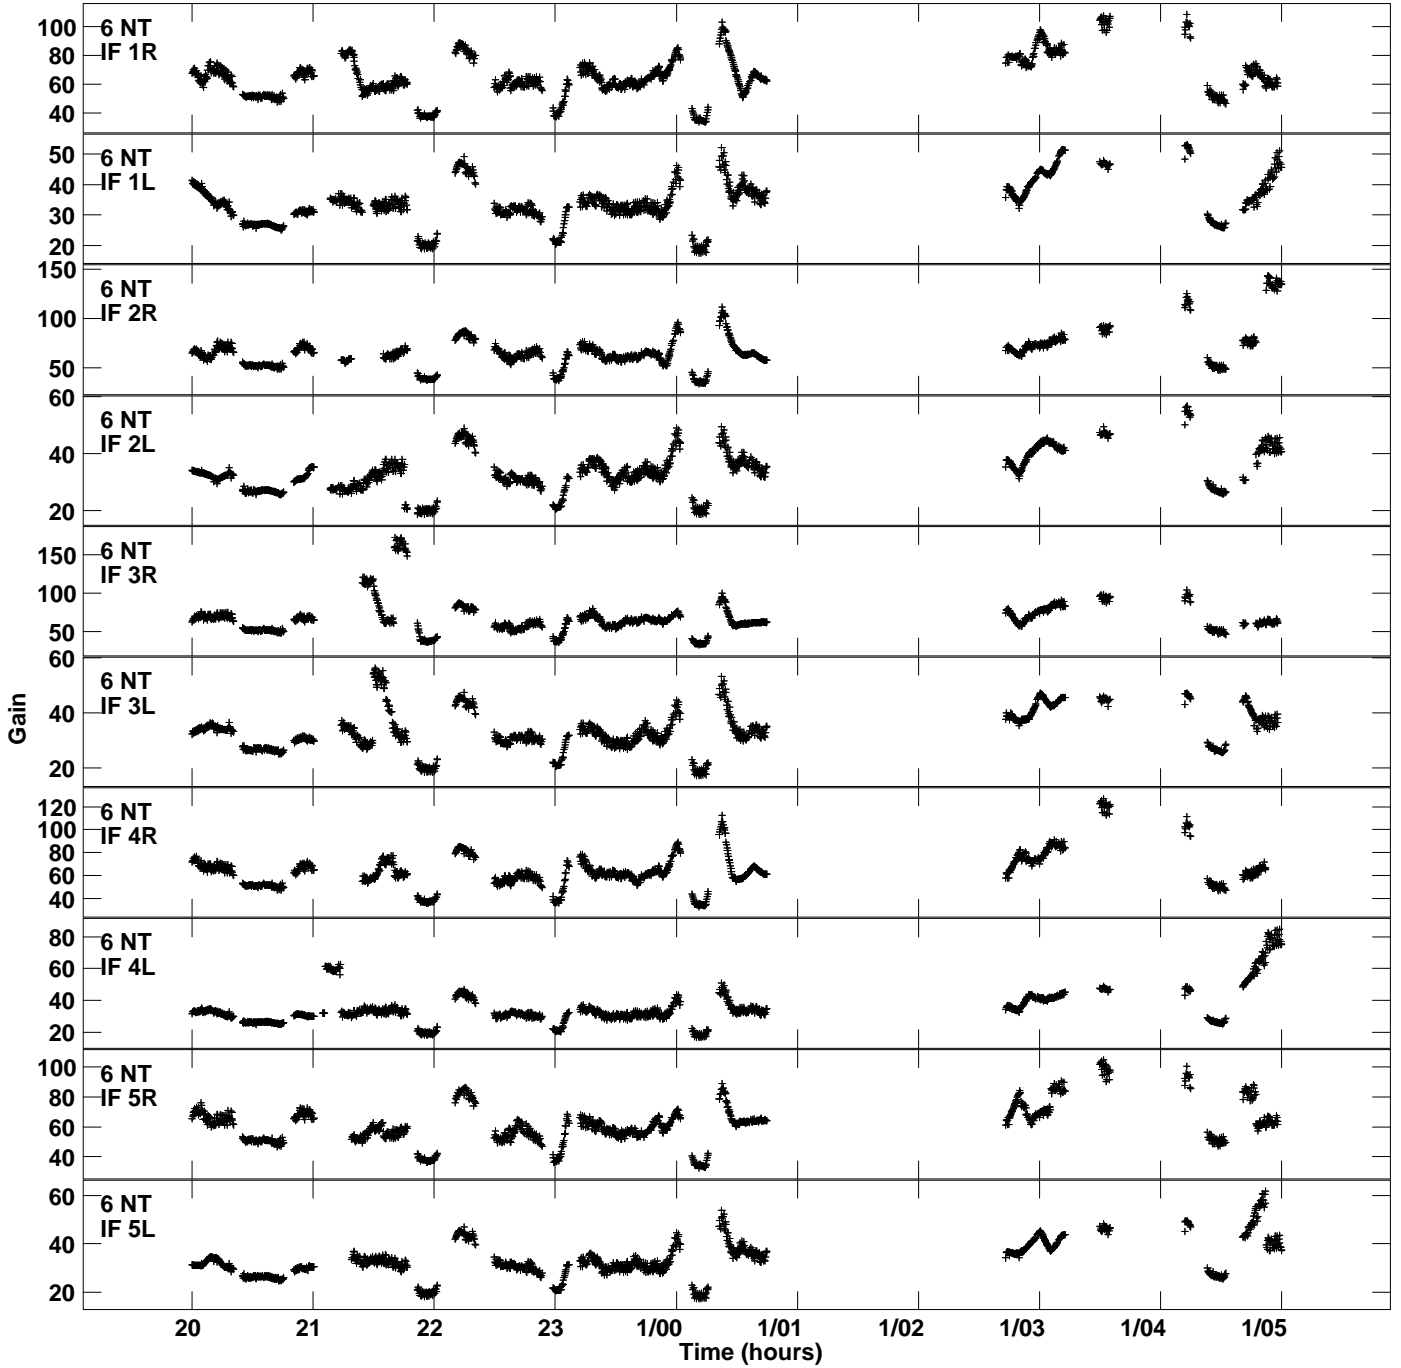

Plot file version 7 created 09-MAR-2017 19:52:45  
Gain amp vs UTC time for EM117F\_1.TMP.1  
CL 4 Rpol & Lpol IF 1 - 8

Plot file version 8 created 09-MAR-2017 19:52:45  
Gain amp vs UTC time for EM117F\_1.TMP.1  
CL 4 Rpol & Lpol IF 1 - 8

Plot file version 9 created 09-MAR-2017 19:52:45  
Gain amp vs UTC time for EM117F\_1.TMP.1  
CL 4 Rpol & Lpol IF 1 - 8

Plot file version 10 created 09-MAR-2017 19:52:45  
Gain amp vs UTC time for EM117F\_1.TMP.1  
CL 4 Rpol & Lpol IF 1 - 8