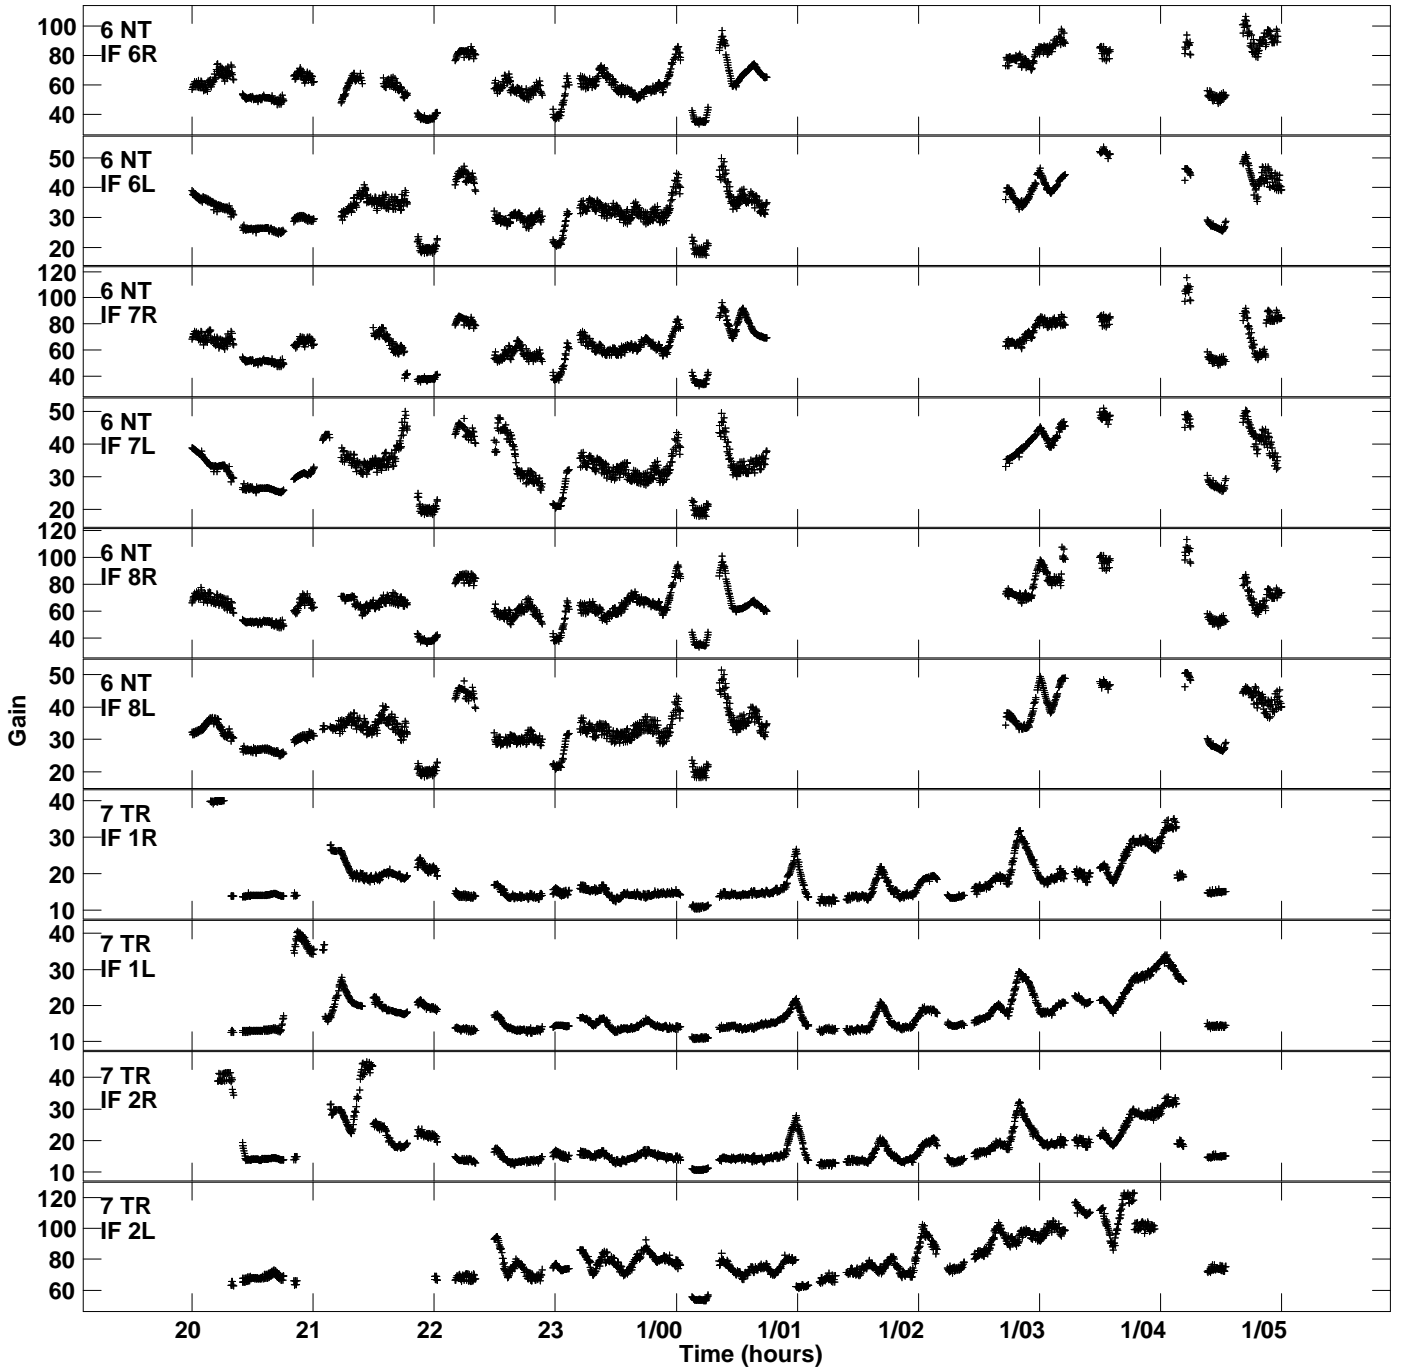

Plot file version 10 created 09-MAR-2017 19:52:45
Gain amp vs UTC time for EM117F_1.TMP.1
CL 4 Rpol & Lpol IF 1 - 8