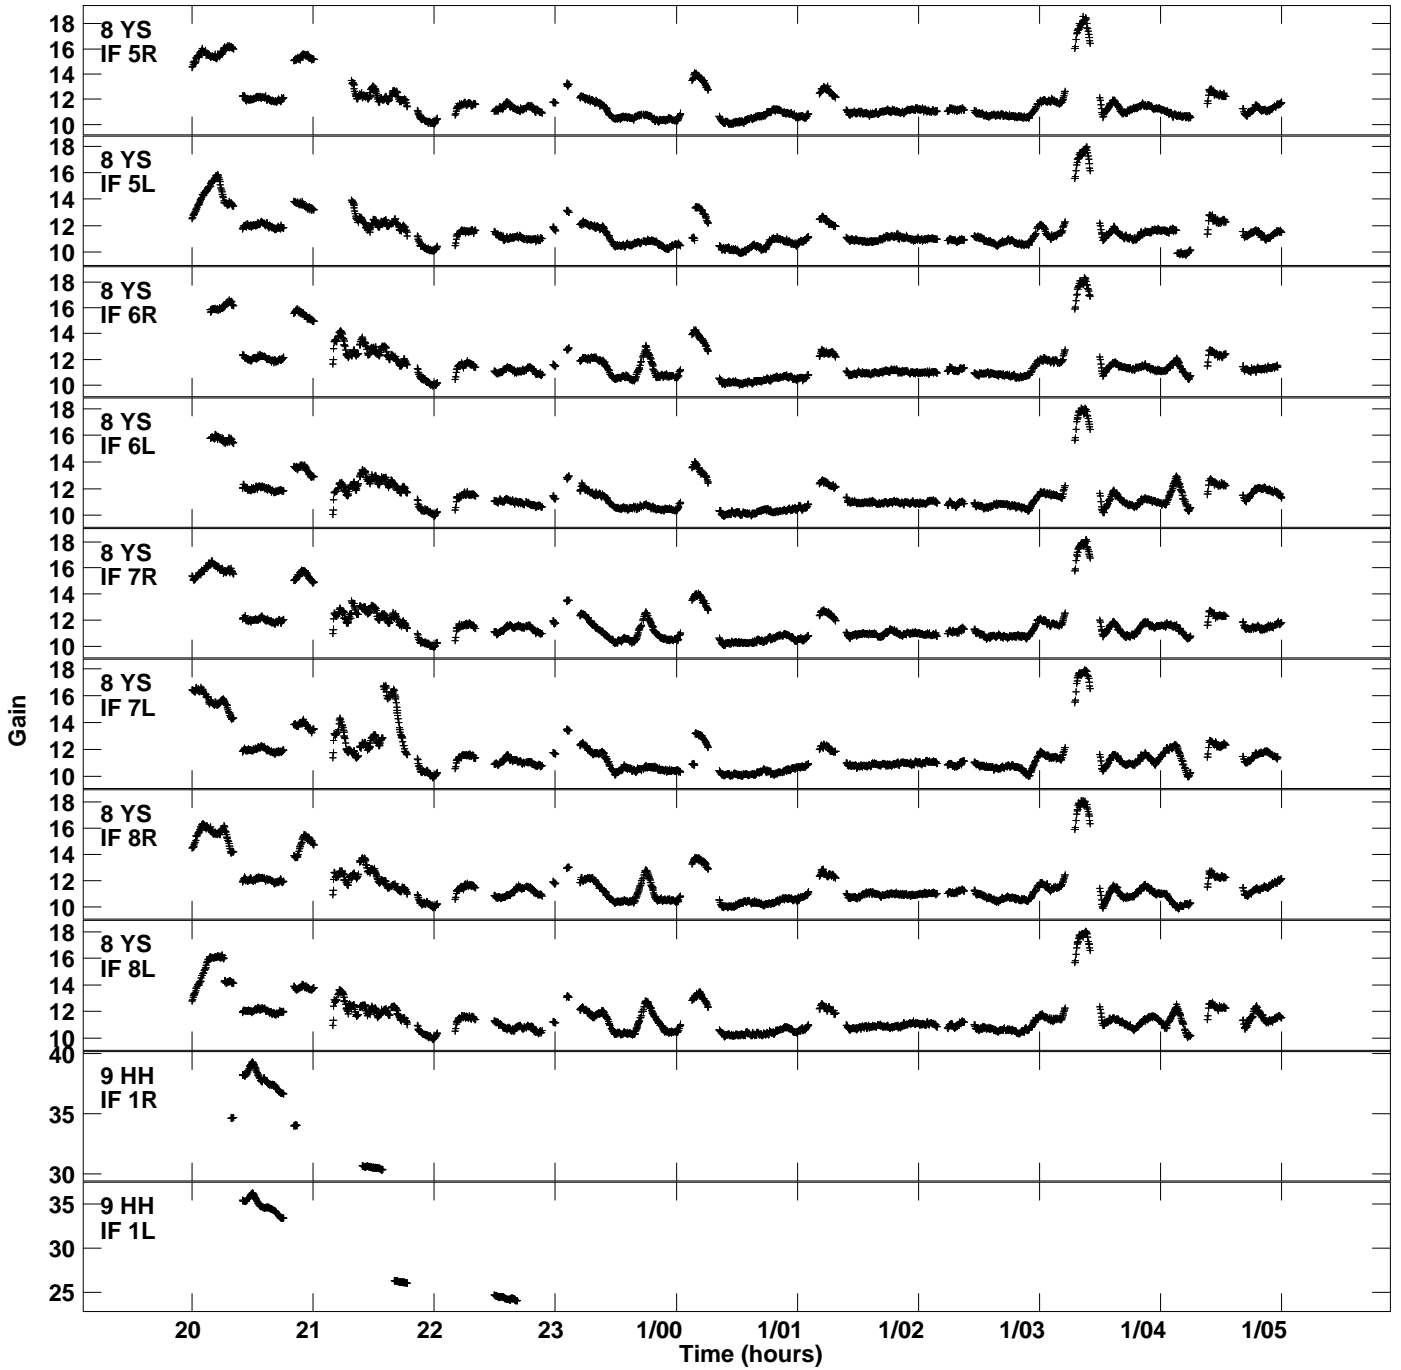

Plot file version 13 created 09-MAR-2017 19:52:45
Gain amp vs UTC time for EM117F_1.TMP.1
CL 4 Rpol & Lpol IF 1 - 8