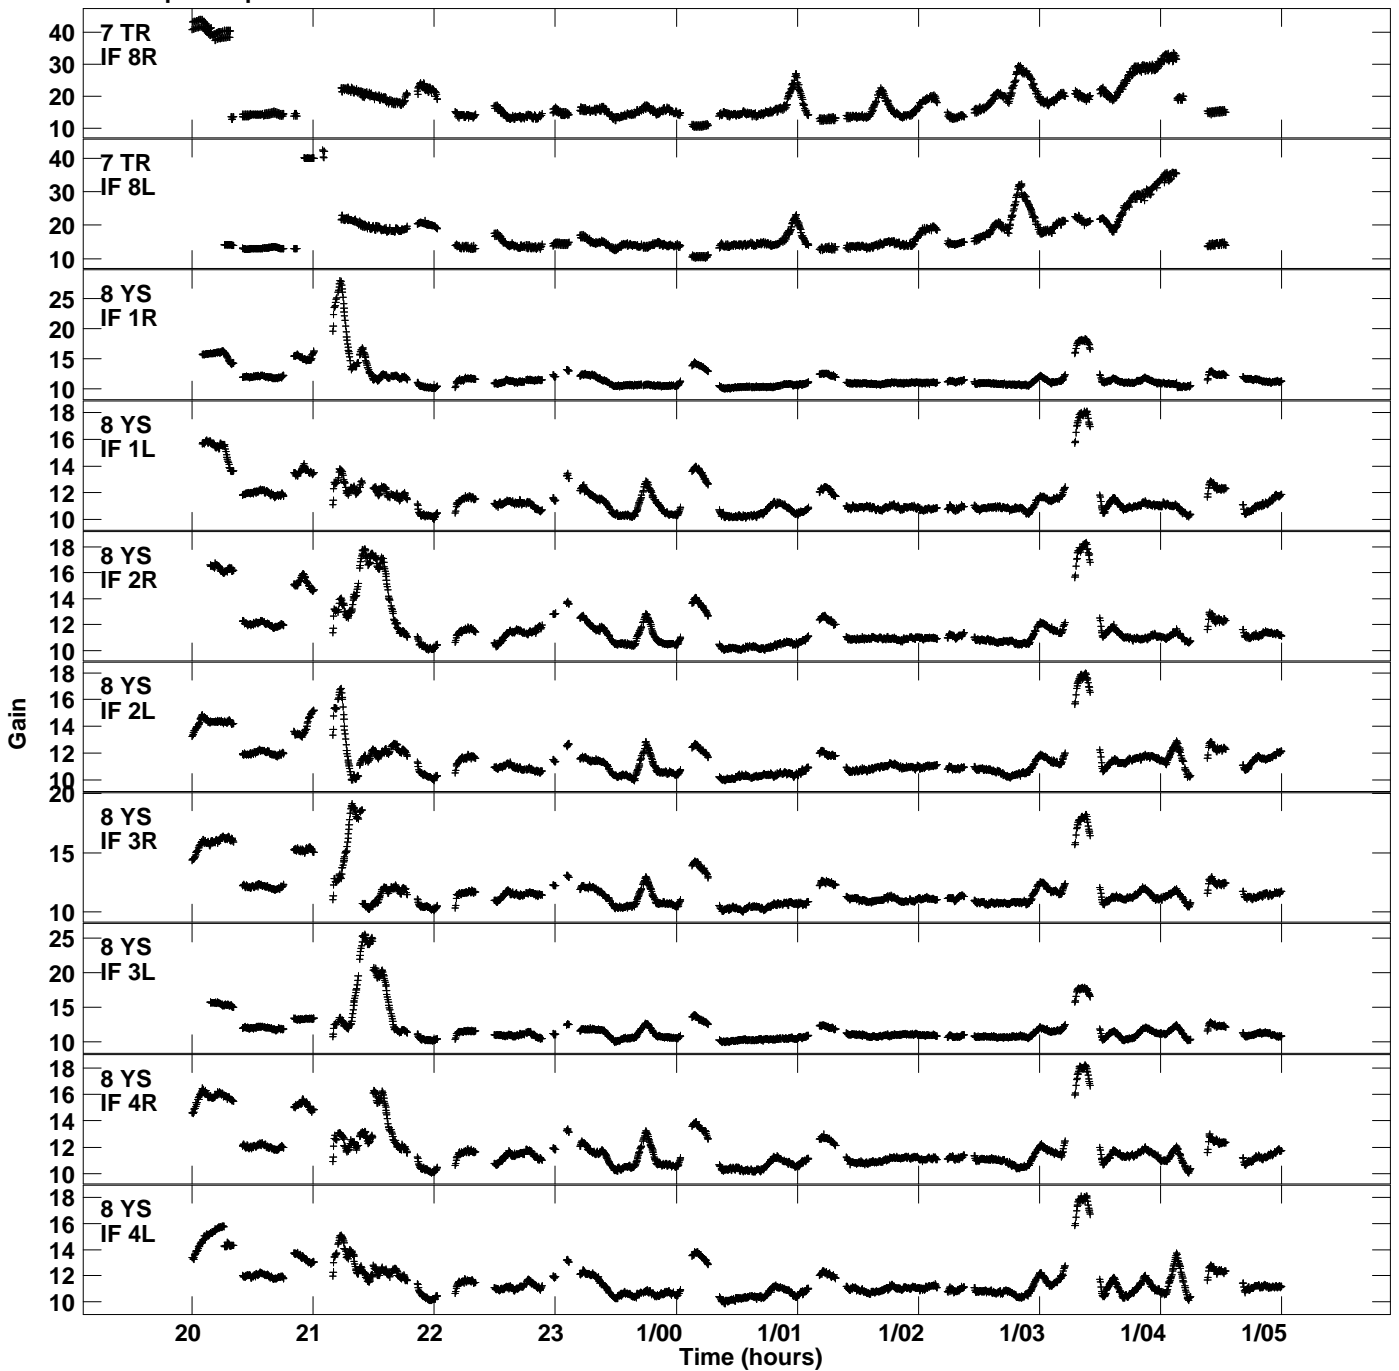

Plot file version 9 created 09-MAR-2017 19:52:45  
Gain amp vs UTC time for EM117F\_1.TMP.1  
CL 4 Rpol & Lpol IF 1 - 8

Plot file version 10 created 09-MAR-2017 19:52:45  
Gain amp vs UTC time for EM117F\_1.TMP.1  
CL 4 Rpol & Lpol IF 1 - 8

Plot file version 11 created 09-MAR-2017 19:52:45  
Gain amp vs UTC time for EM117F\_1.TMP.1  
CL 4 Rpol & Lpol IF 1 - 8

Plot file version 12 created 09-MAR-2017 19:52:45  
Gain amp vs UTC time for EM117F\_1.TMP.1  
CL 4 Rpol & Lpol IF 1 - 8