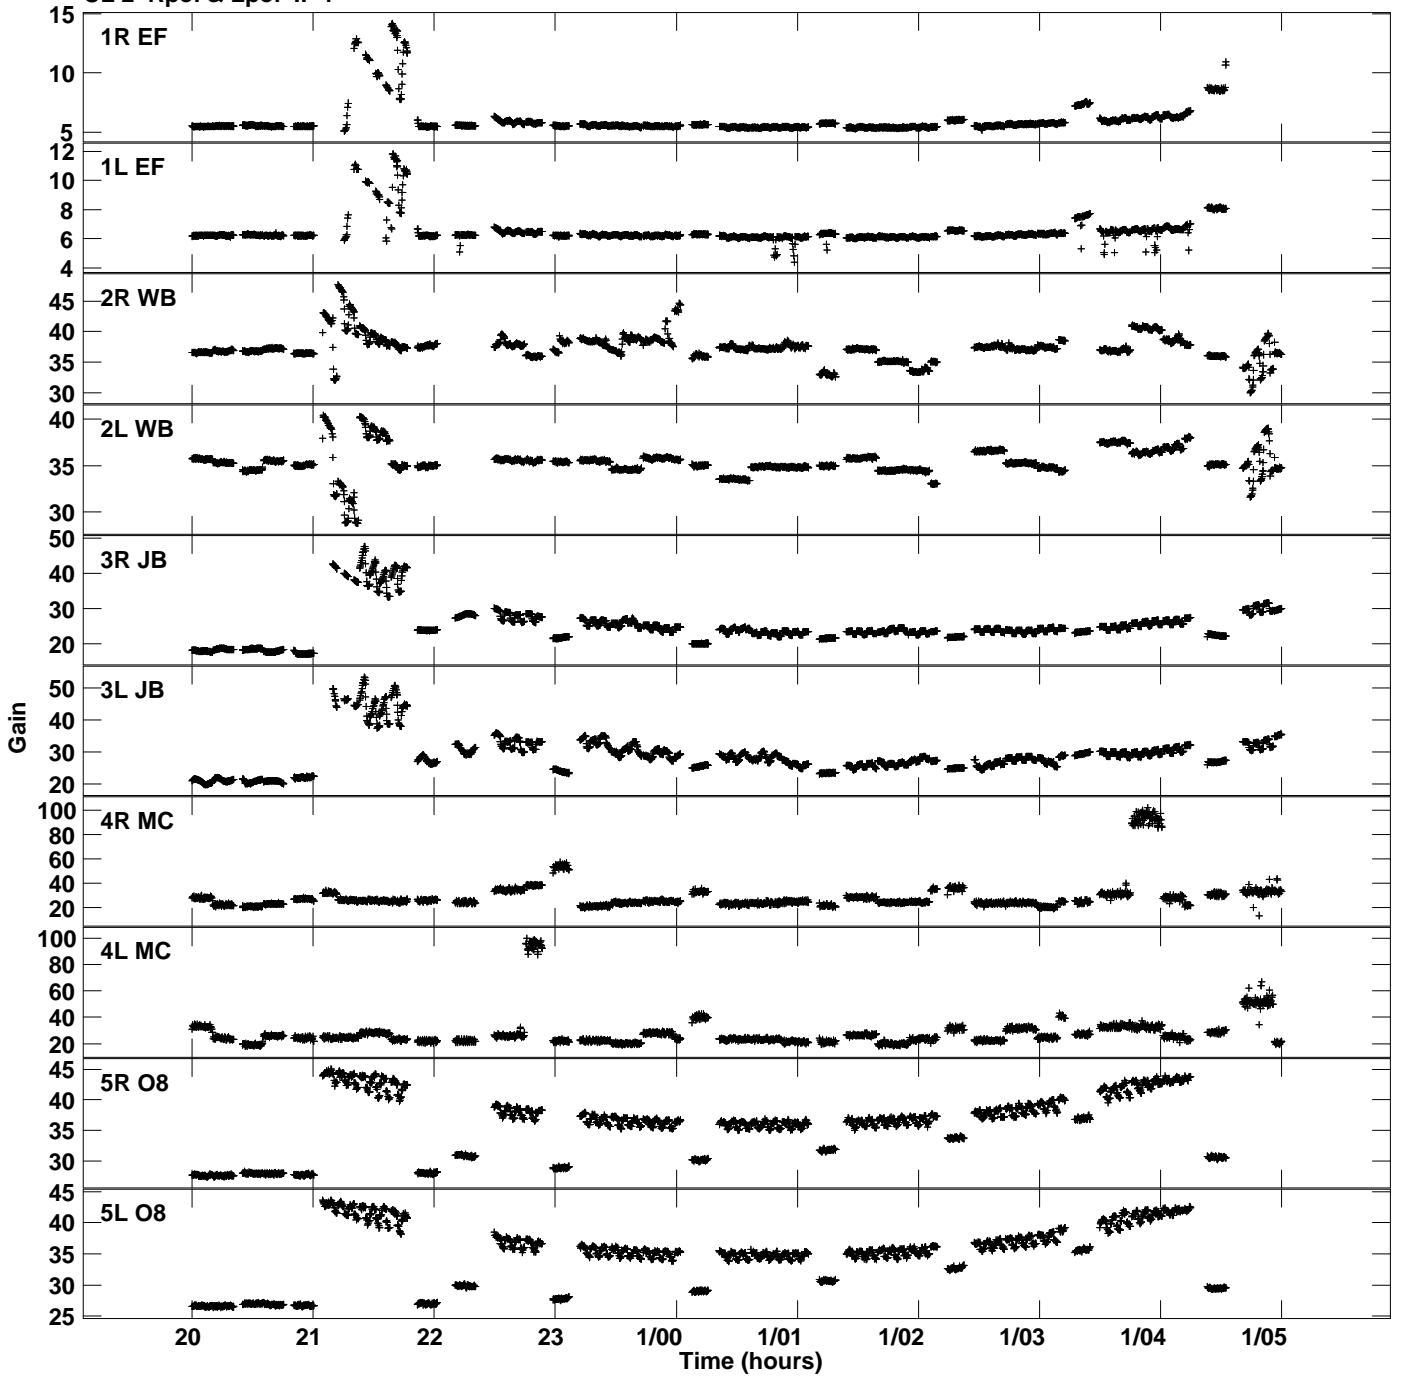

Plot file version 1 created 20-MAR-2017 13:20:48  
Gain amp vs UTC time for EM117F\_2.UVDATA.1  
CL 2 Rpol & Lpol IF 1

Plot file version 2 created 20-MAR-2017 13:20:48  
Gain amp vs UTC time for EM117F\_2.UVDATA.1  
CL 2 Rpol & Lpol IF 1

Plot file version 3 created 20-MAR-2017 13:20:48  
Gain amp vs UTC time for EM117F\_2.UVDATA.1  
CL 2 Rpol & Lpol IF 1