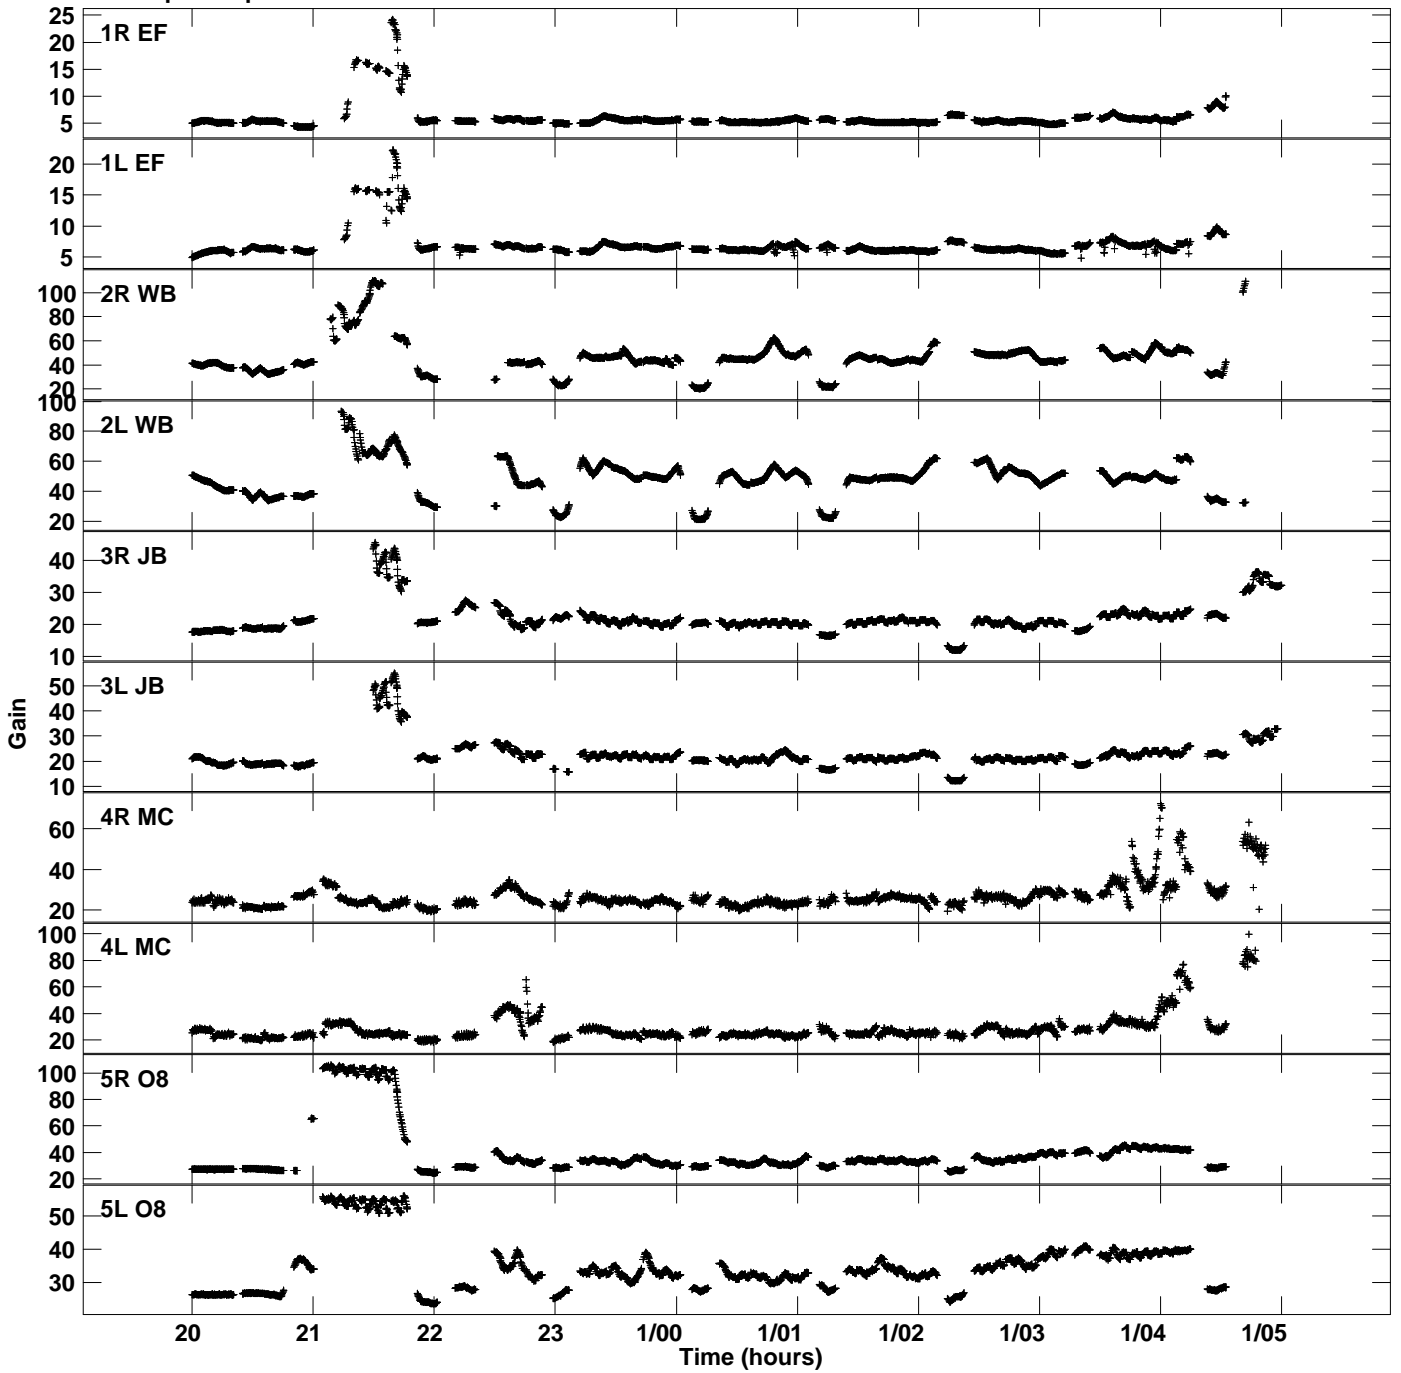

Plot file version 1 created 20-MAR-2017 14:43:23  
Gain amp vs UTC time for EM117F\_2.TMP.1  
CL 4 Rpol & Lpol IF 1

Plot file version 2 created 20-MAR-2017 14:43:23  
Gain amp vs UTC time for EM117F\_2.TMP.1  
CL 4 Rpol & Lpol IF 1

Plot file version 3 created 20-MAR-2017 14:43:23  
Gain amp vs UTC time for EM117F\_2.TMP.1  
CL 4 Rpol & Lpol IF 1