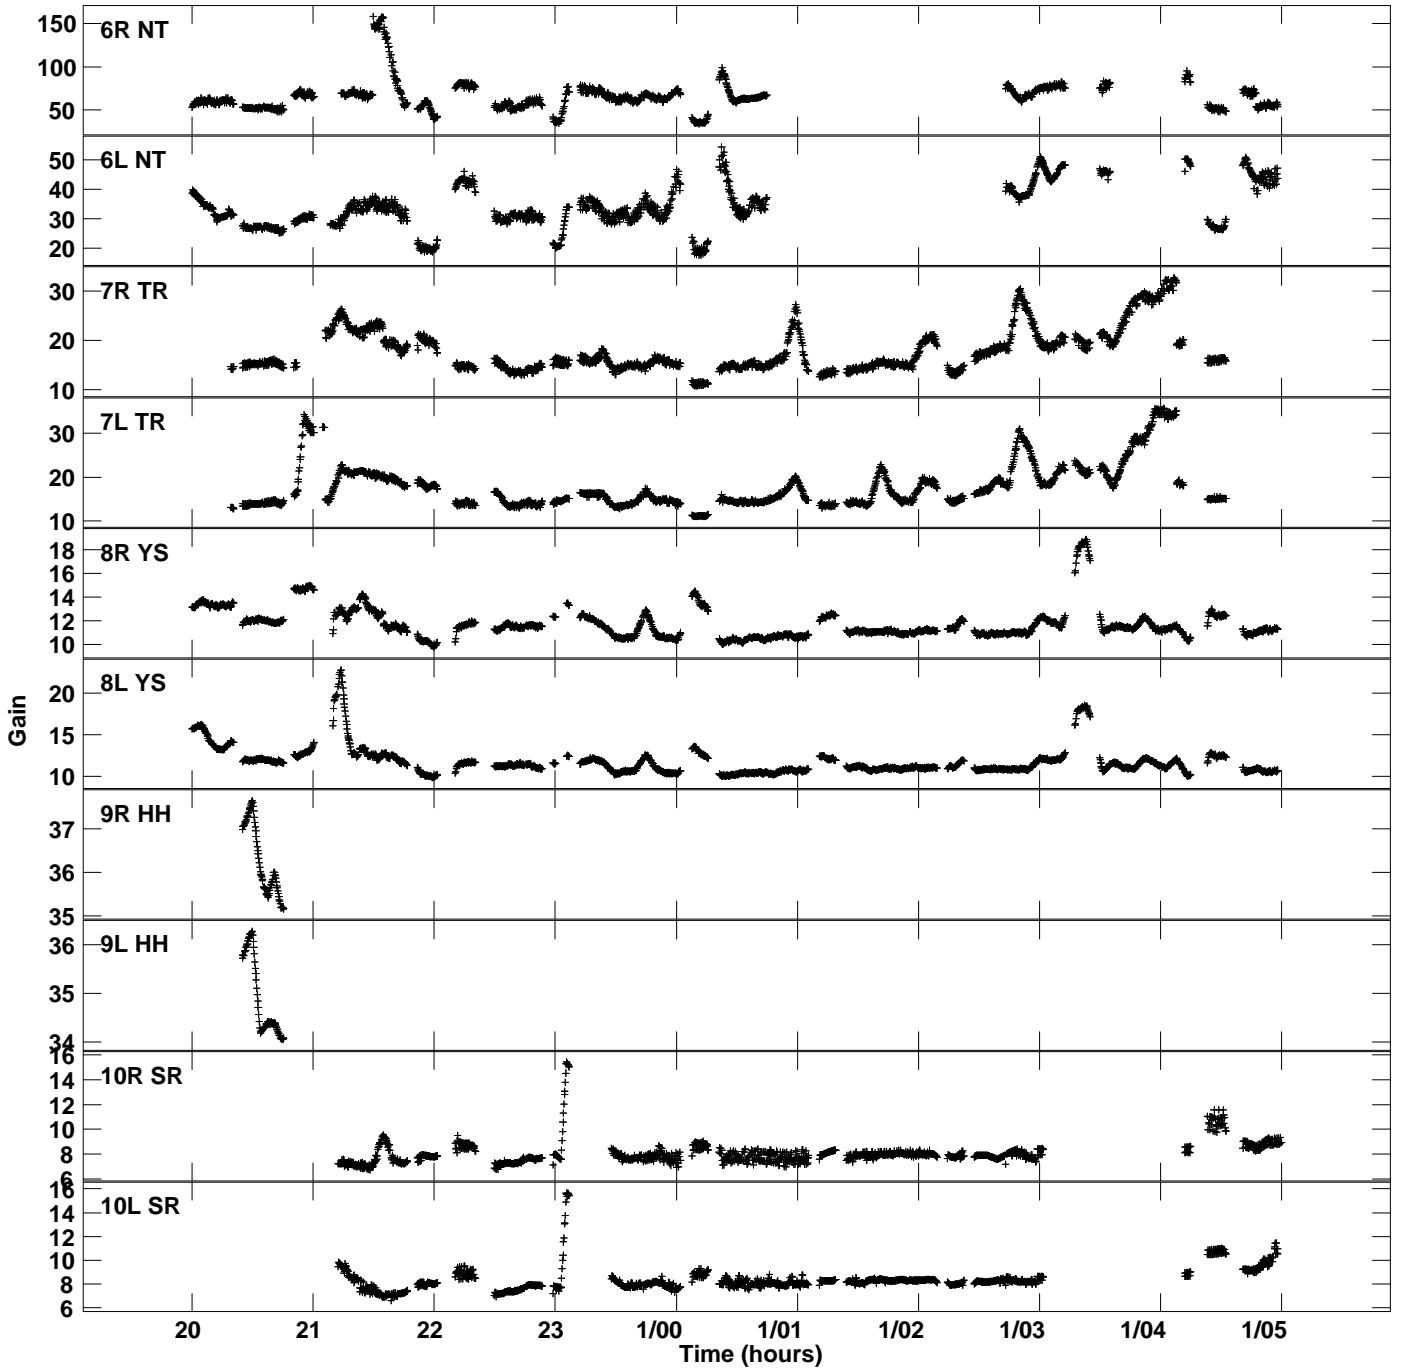

Plot file version 1 created 20-MAR-2017 14:43:23  
Gain amp vs UTC time for EM117F\_2.TMP.1  
CL 4 Rpol & Lpol IF 1

Plot file version 2 created 20-MAR-2017 14:43:23  
Gain amp vs UTC time for EM117F\_2.TMP.1  
CL 4 Rpol & Lpol IF 1

Plot file version 3 created 20-MAR-2017 14:43:23  
Gain amp vs UTC time for EM117F\_2.TMP.1  
CL 4 Rpol & Lpol IF 1