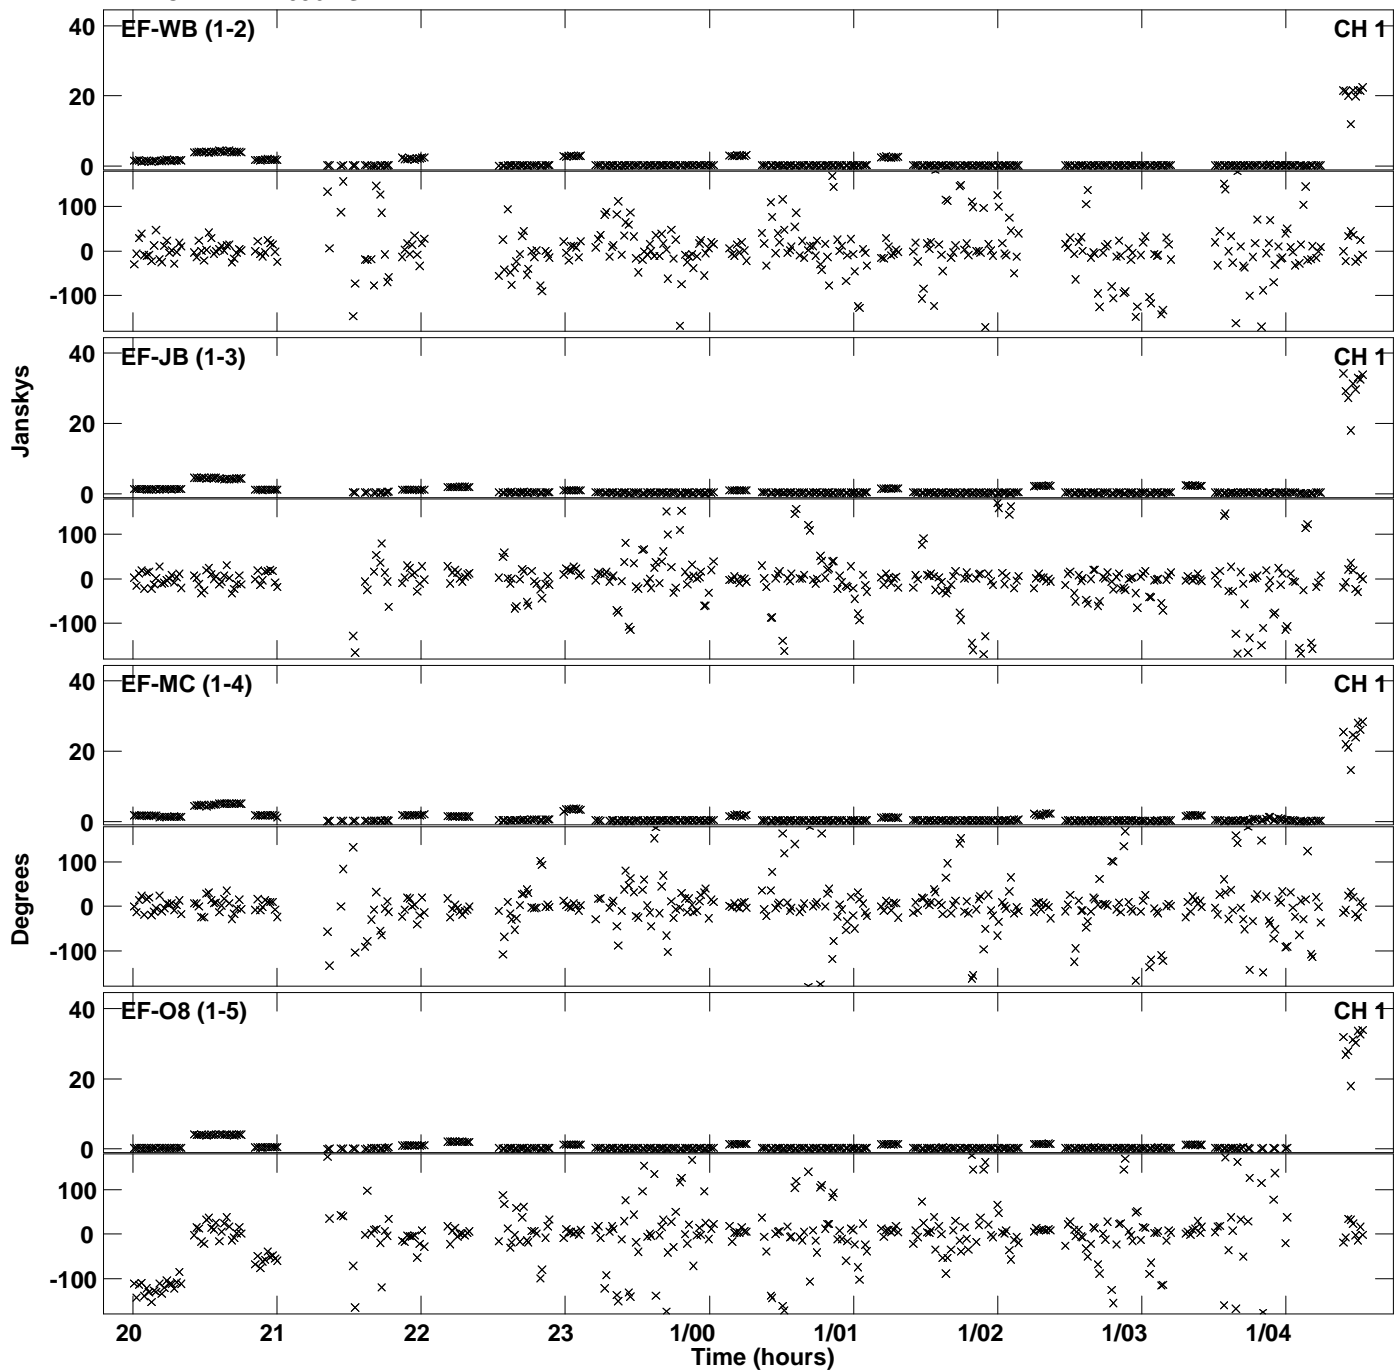

PLot file version 1 created 20-MAR-2017 14:13:14
Amplitude andPhase vs Time for EM117F 2.UVDATA.1 Vect aver. CL # 3
IF 1 CHAN 1 - 4096 STK LL

Plot file version 2 created 20-MAR-2017 14:13:14
Amplitude and Phase vs Time for EM117F 2.UVDATA.1 Vect aver. CL # 3
IF 1 CHAN 1 - 4096 STK LL

PLot file version 3 created 20-MAR-2017 14:13:14
Amplitude andPhase vs Time for EM117F 2.UVDATA.1 Vect aver. CL # 3
IF 1 CHAN 1 - 4096 STK LL

PLot file version 4 created 20-MAR-2017 14:26:38
Amplitude andPhase vs Time for EM117F 2.UVDATA.1 Vect aver. CL # 3
IF 1 CHAN 1 - 4096 STK RR

Plot file version 5 created 20-MAR-2017 14:26:38
Amplitude andPhase vs Time for EM117F 2.UVDATA.1 Vect aver. CL # 3
IF 1 CHAN 1 - 4096 STK RR

PLot file version 6 created 20-MAR-2017 14:26:38
Amplitude andPhase vs Time for EM117F 2.UVDATA.1 Vect aver. CL # 3
IF 1 CHAN 1 - 4096 STK RR