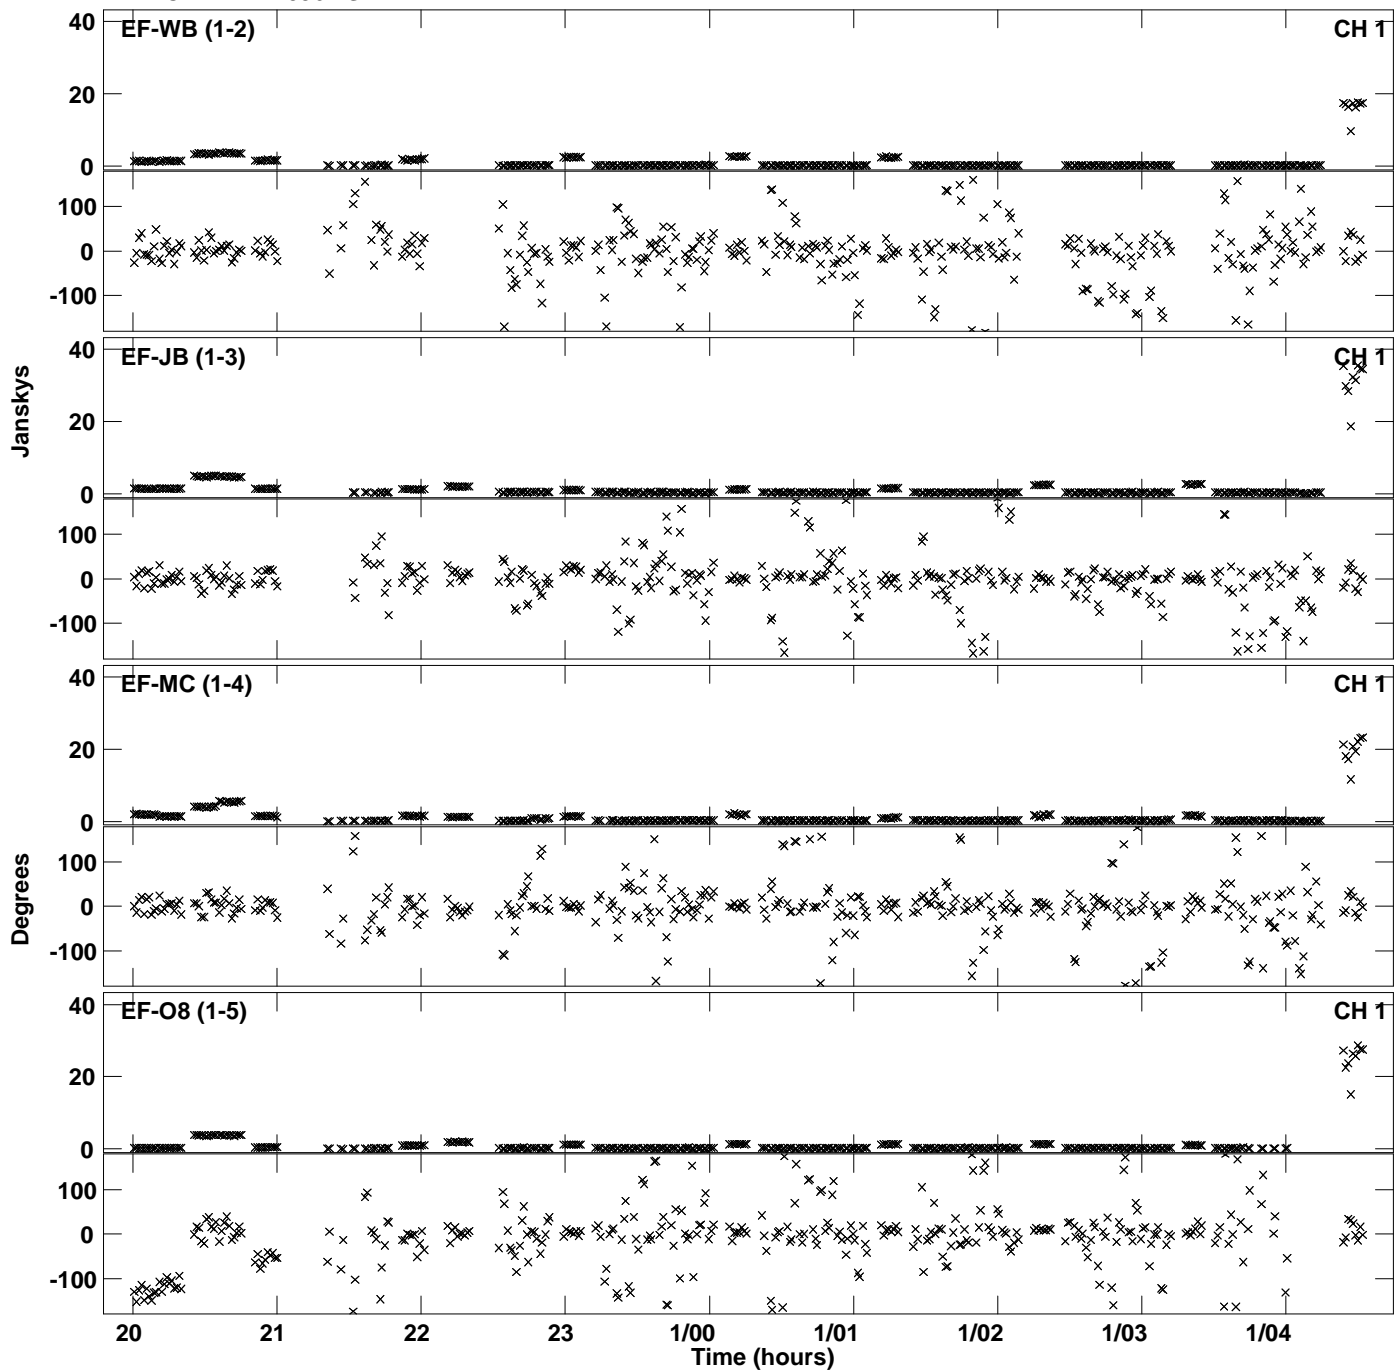

PLot file version 1 created 20-MAR-2017 14:13:14
Amplitude andPhase vs Time for EM117F 2.UVDATA.1 Vect aver. CL # 3
IF 1 CHAN 1 - 4096 STK LL

Plot file version 2 created 20-MAR-2017 14:13:14
Amplitude and Phase vs Time for EM117F 2.UVDATA.1 Vect aver. CL # 3
IF 1 CHAN 1 - 4096 STK LL

PLot file version 3 created 20-MAR-2017 14:13:14
Amplitude andPhase vs Time for EM117F 2.UVDATA.1 Vect aver. CL # 3
IF 1 CHAN 1 - 4096 STK LL

PLot file version 4 created 20-MAR-2017 14:26:38
Amplitude andPhase vs Time for EM117F 2.UVDATA.1 Vect aver. CL # 3
IF 1 CHAN 1 - 4096 STK RR

Plot file version 5 created 20-MAR-2017 14:26:38
Amplitude andPhase vs Time for EM117F 2.UVDATA.1 Vect aver. CL # 3
IF 1 CHAN 1 - 4096 STK RR

PLot file version 6 created 20-MAR-2017 14:26:38
Amplitude andPhase vs Time for EM117F 2.UVDATA.1 Vect aver. CL # 3
IF 1 CHAN 1 - 4096 STK RR