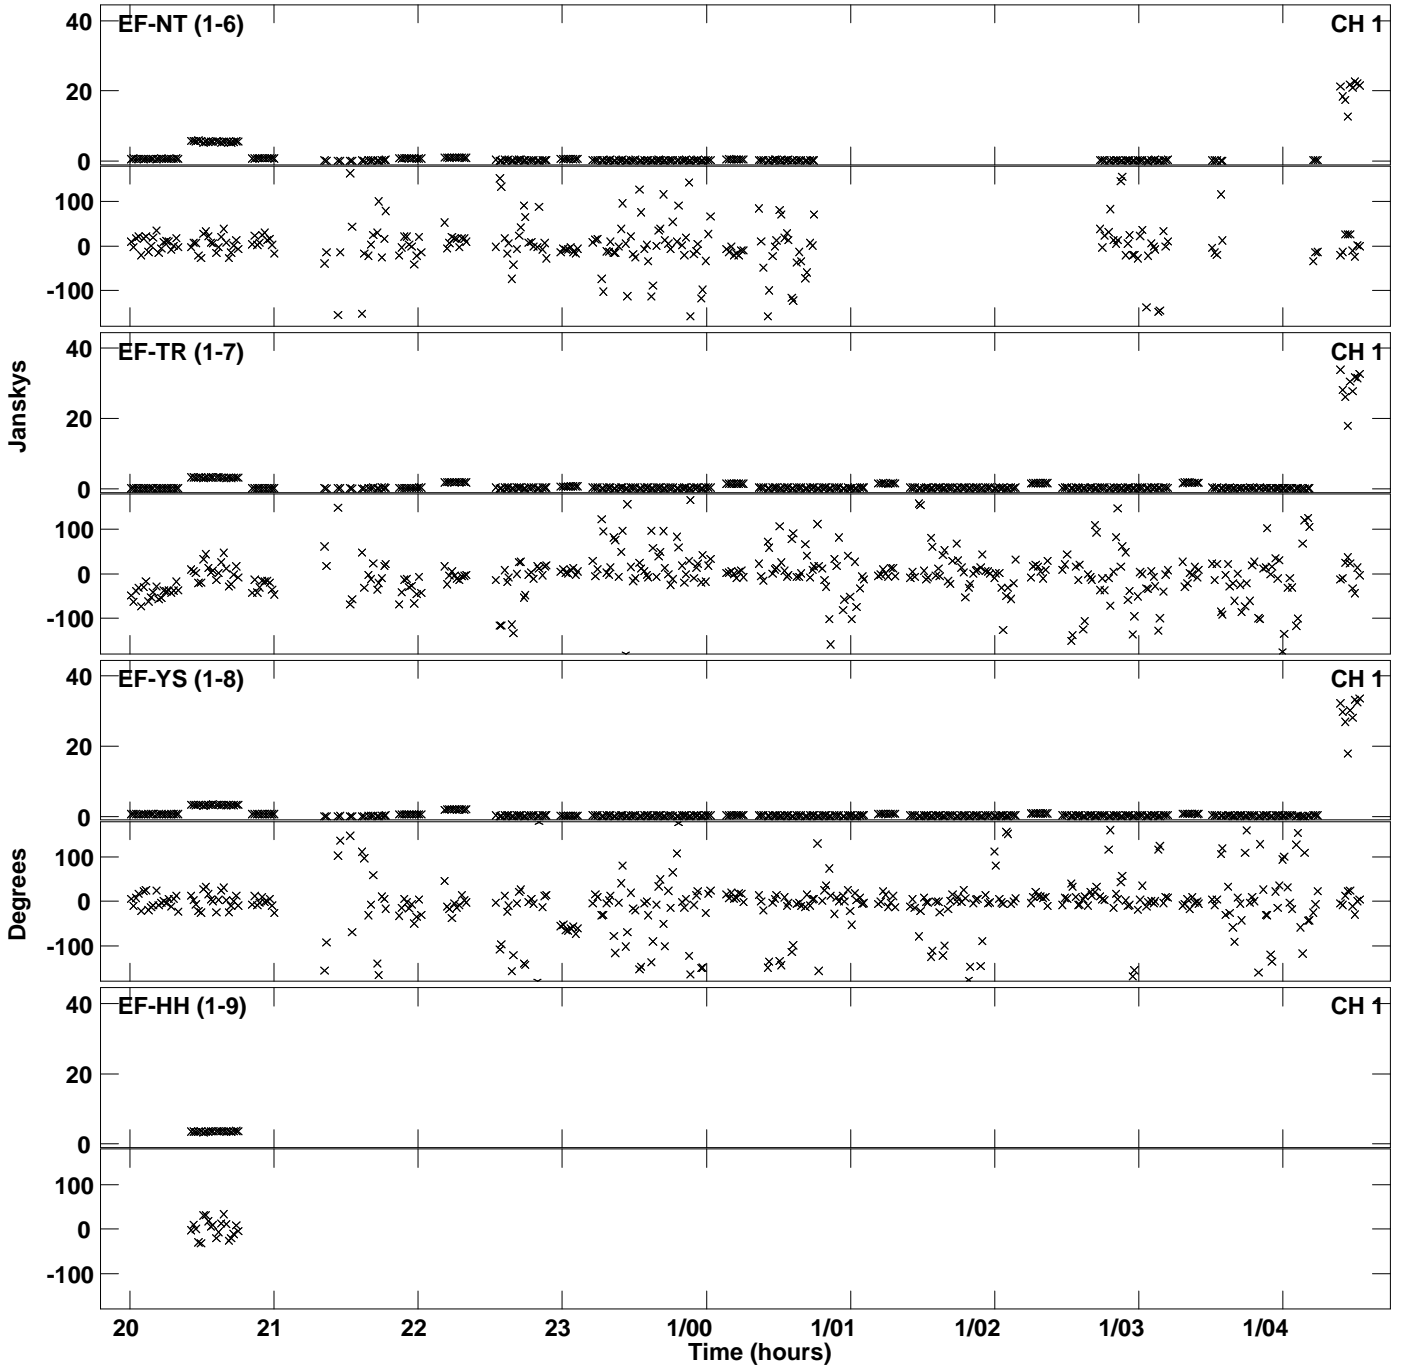

PLot file version 1 created 20-MAR-2017 14:13:14
Amplitude andPhase vs Time for EM117F 2.UVDATA.1 Vect aver. CL # 3
IF 1 CHAN 1 - 4096 STK LL

Plot file version 2 created 20-MAR-2017 14:13:14
Amplitude and Phase vs Time for EM117F 2.UVDATA.1 Vect aver. CL # 3
IF 1 CHAN 1 - 4096 STK LL

PLot file version 3 created 20-MAR-2017 14:13:14
Amplitude andPhase vs Time for EM117F 2.UVDATA.1 Vect aver. CL # 3
IF 1 CHAN 1 - 4096 STK LL

PLot file version 4 created 20-MAR-2017 14:26:38
Amplitude andPhase vs Time for EM117F 2.UVDATA.1 Vect aver. CL # 3
IF 1 CHAN 1 - 4096 STK RR

Plot file version 5 created 20-MAR-2017 14:26:38
Amplitude andPhase vs Time for EM117F 2.UVDATA.1 Vect aver. CL # 3
IF 1 CHAN 1 - 4096 STK RR

PLot file version 6 created 20-MAR-2017 14:26:38
Amplitude andPhase vs Time for EM117F 2.UVDATA.1 Vect aver. CL # 3
IF 1 CHAN 1 - 4096 STK RR