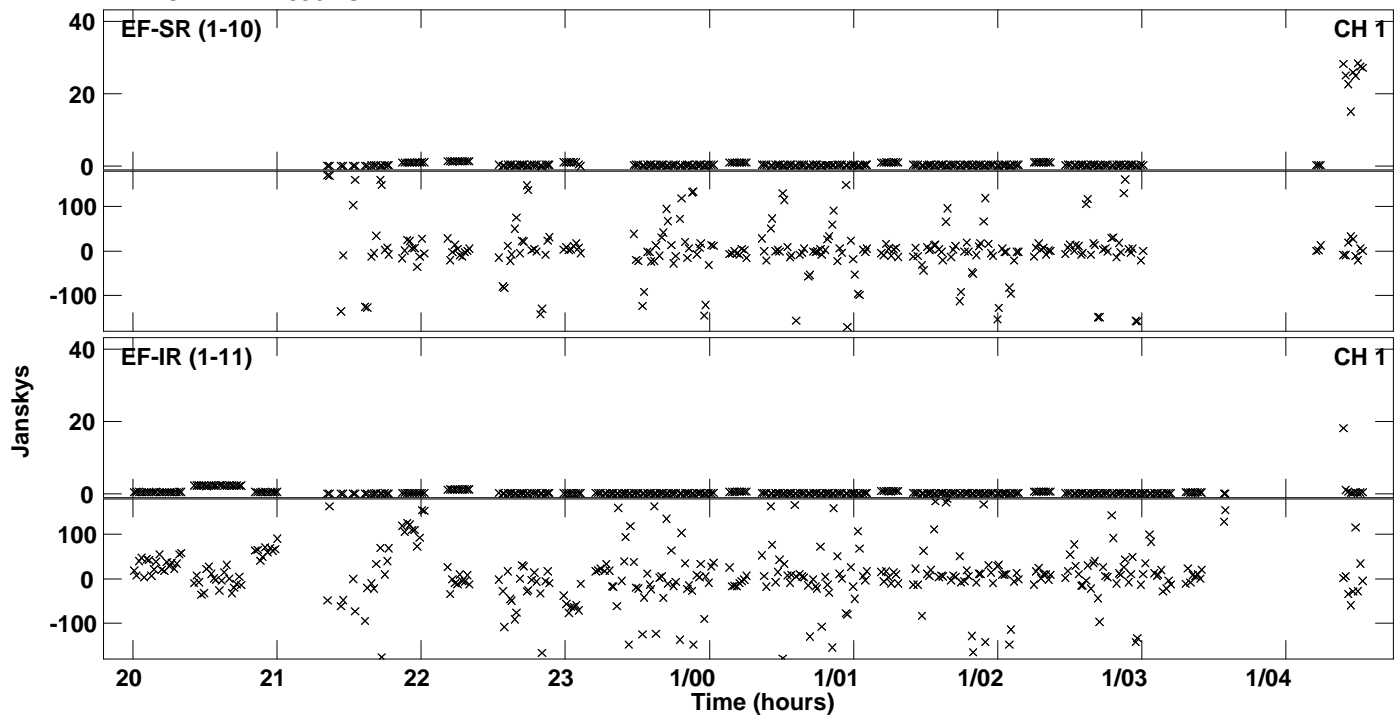

PLot file version 1 created 20-MAR-2017 14:13:14
Amplitude andPhase vs Time for EM117F 2.UVDATA.1 Vect aver. CL # 3
IF 1 CHAN 1 - 4096 STK LL

Plot file version 2 created 20-MAR-2017 14:13:14
Amplitude and Phase vs Time for EM117F 2.UVDATA.1 Vect aver. CL # 3
IF 1 CHAN 1 - 4096 STK LL

PLot file version 3 created 20-MAR-2017 14:13:14
Amplitude andPhase vs Time for EM117F 2.UVDATA.1 Vect aver. CL # 3
IF 1 CHAN 1 - 4096 STK LL

PLot file version 4 created 20-MAR-2017 14:26:38
Amplitude andPhase vs Time for EM117F 2.UVDATA.1 Vect aver. CL # 3
IF 1 CHAN 1 - 4096 STK RR

Plot file version 5 created 20-MAR-2017 14:26:38
Amplitude andPhase vs Time for EM117F 2.UVDATA.1 Vect aver. CL # 3
IF 1 CHAN 1 - 4096 STK RR

PLot file version 6 created 20-MAR-2017 14:26:38
Amplitude andPhase vs Time for EM117F 2.UVDATA.1 Vect aver. CL # 3
IF 1 CHAN 1 - 4096 STK RR