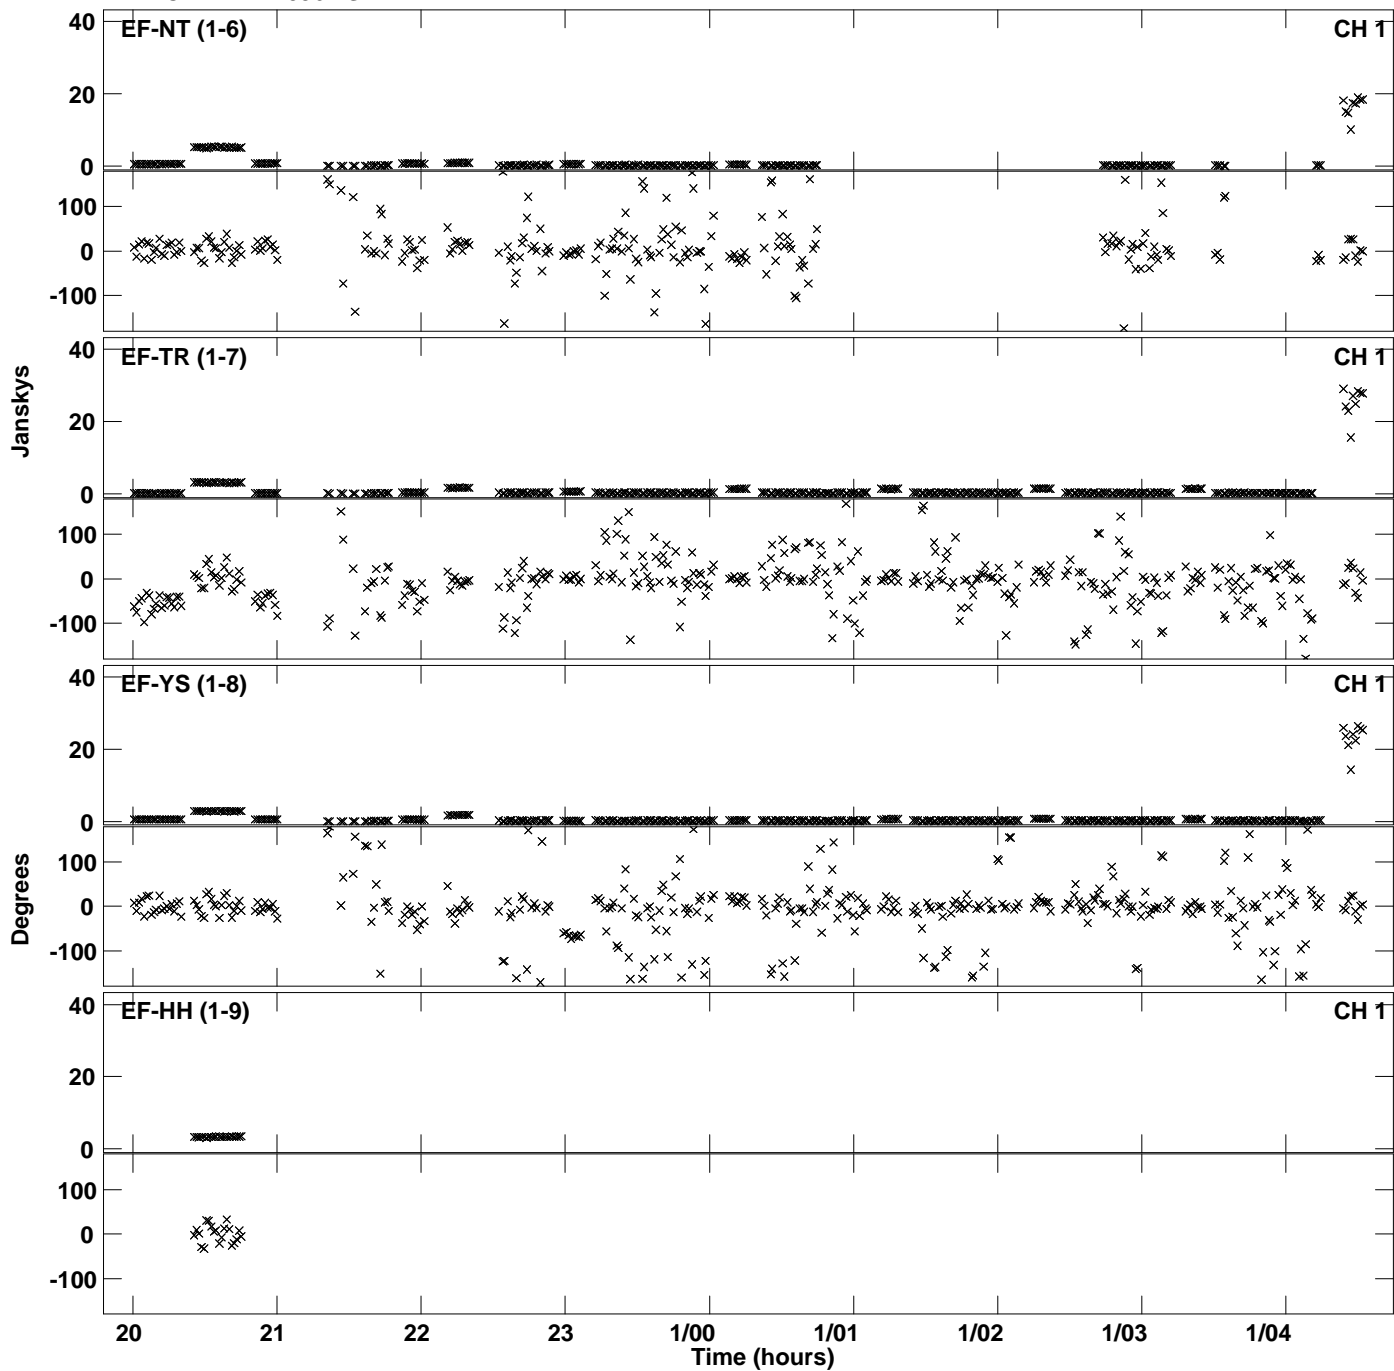

PLot file version 1 created 20-MAR-2017 14:13:14
Amplitude andPhase vs Time for EM117F 2.UVDATA.1 Vect aver. CL # 3
IF 1 CHAN 1 - 4096 STK LL

Plot file version 2 created 20-MAR-2017 14:13:14
Amplitude and Phase vs Time for EM117F 2.UVDATA.1 Vect aver. CL # 3
IF 1 CHAN 1 - 4096 STK LL

PLot file version 3 created 20-MAR-2017 14:13:14
Amplitude andPhase vs Time for EM117F 2.UVDATA.1 Vect aver. CL # 3
IF 1 CHAN 1 - 4096 STK LL

PLot file version 4 created 20-MAR-2017 14:26:38
Amplitude andPhase vs Time for EM117F 2.UVDATA.1 Vect aver. CL # 3
IF 1 CHAN 1 - 4096 STK RR

Plot file version 5 created 20-MAR-2017 14:26:38
Amplitude andPhase vs Time for EM117F 2.UVDATA.1 Vect aver. CL # 3
IF 1 CHAN 1 - 4096 STK RR

PLot file version 6 created 20-MAR-2017 14:26:38
Amplitude andPhase vs Time for EM117F 2.UVDATA.1 Vect aver. CL # 3
IF 1 CHAN 1 - 4096 STK RR