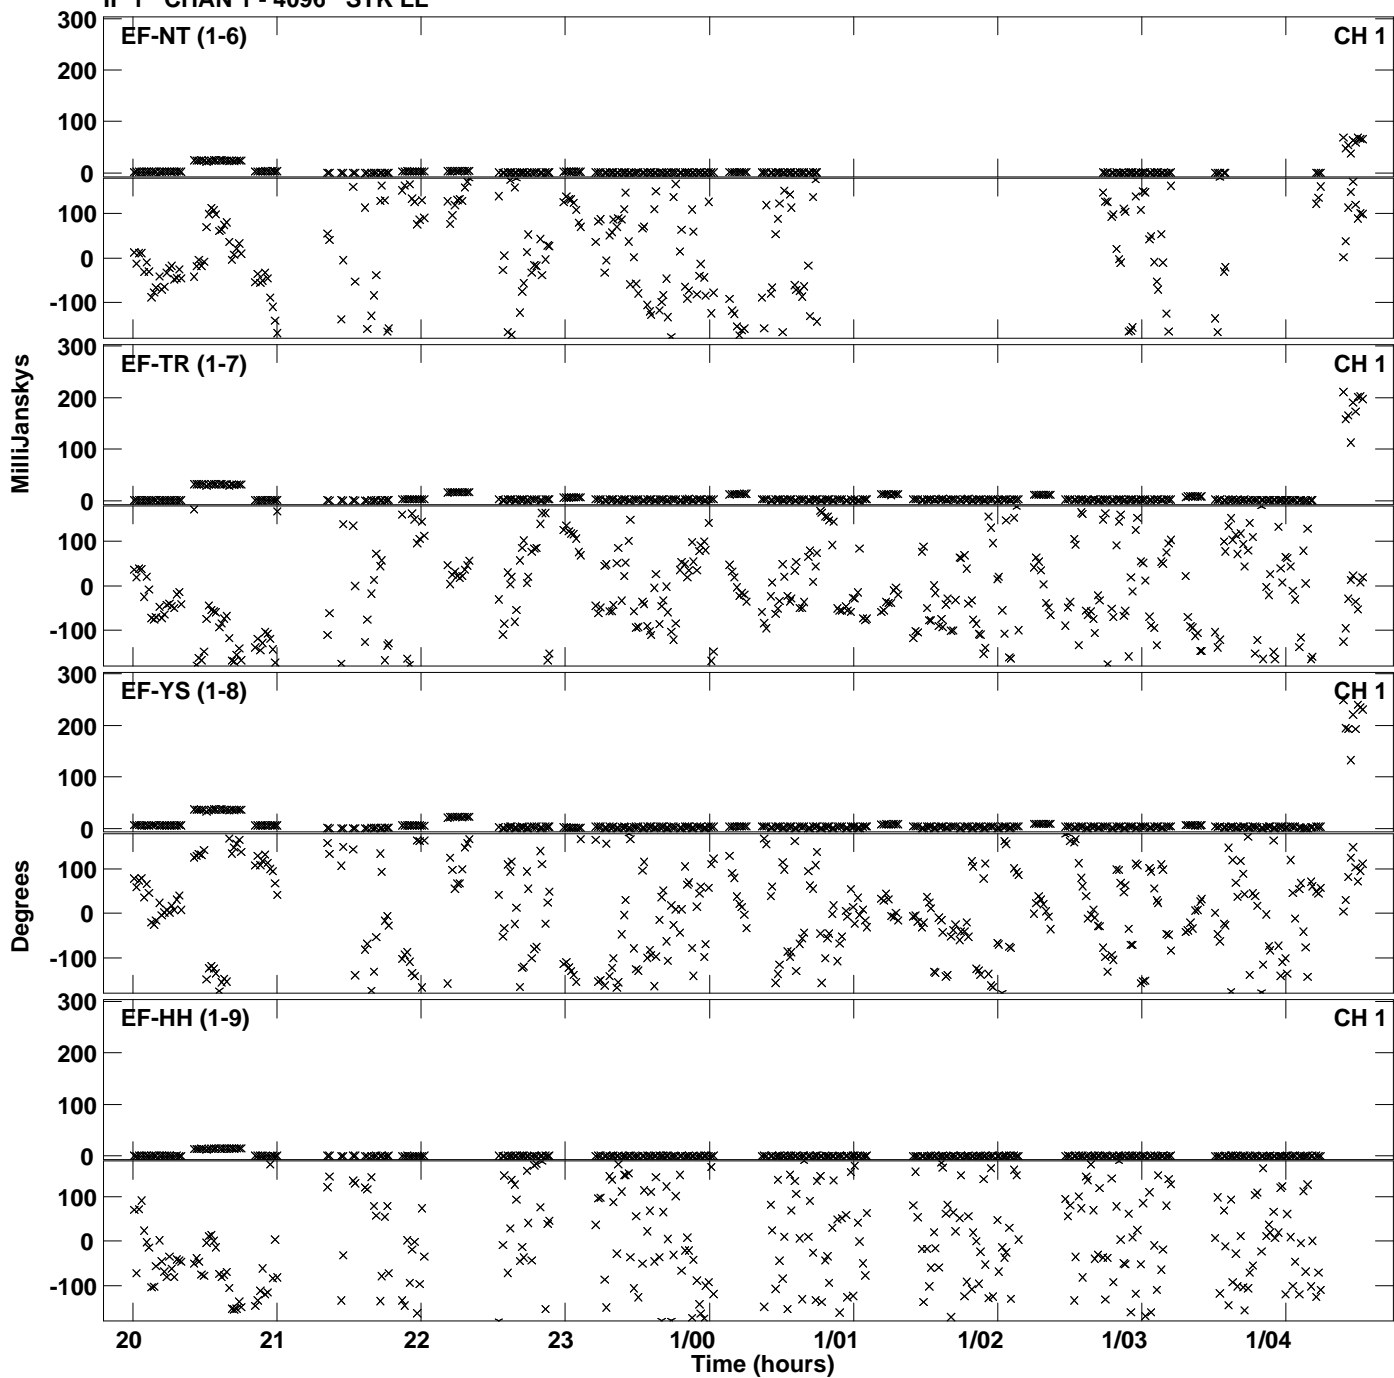

Plot file version 1 created 20-MAR-2017 12:54:58  
Amplitude andPhase vs Time for EM117F 2.UVDATA.1 Vect aver.  
IF 1 CHAN 1 - 4096 STK LL

Plot file version 2 created 20-MAR-2017 12:54:58  
Amplitude andPhase vs Time for EM117F 2.UVDATA.1 Vect aver.  
IF 1 CHAN 1 - 4096 STK LL

PLot file version 3 created 20-MAR-2017 12:54:58  
Amplitude andPhase vs Time for EM117F 2.UVDATA.1 Vect aver.  
IF 1 CHAN 1 - 4096 STK LL

Plot file version 4 created 20-MAR-2017 13:05:57  
Amplitude andPhase vs Time for EM117F 2.UVDATA.1 Vect aver.  
IF 1 CHAN 1 - 4096 STK RR

Plot file version 5 created 20-MAR-2017 13:05:57  
Amplitude andPhase vs Time for EM117F 2.UVDATA.1 Vect aver.  
IF 1 CHAN 1 - 4096 STK RR

PLot file version 6 created 20-MAR-2017 13:05:57  
Amplitude andPhase vs Time for EM117F 2.UVDATA.1 Vect aver.  
IF 1 CHAN 1 - 4096 STK RR