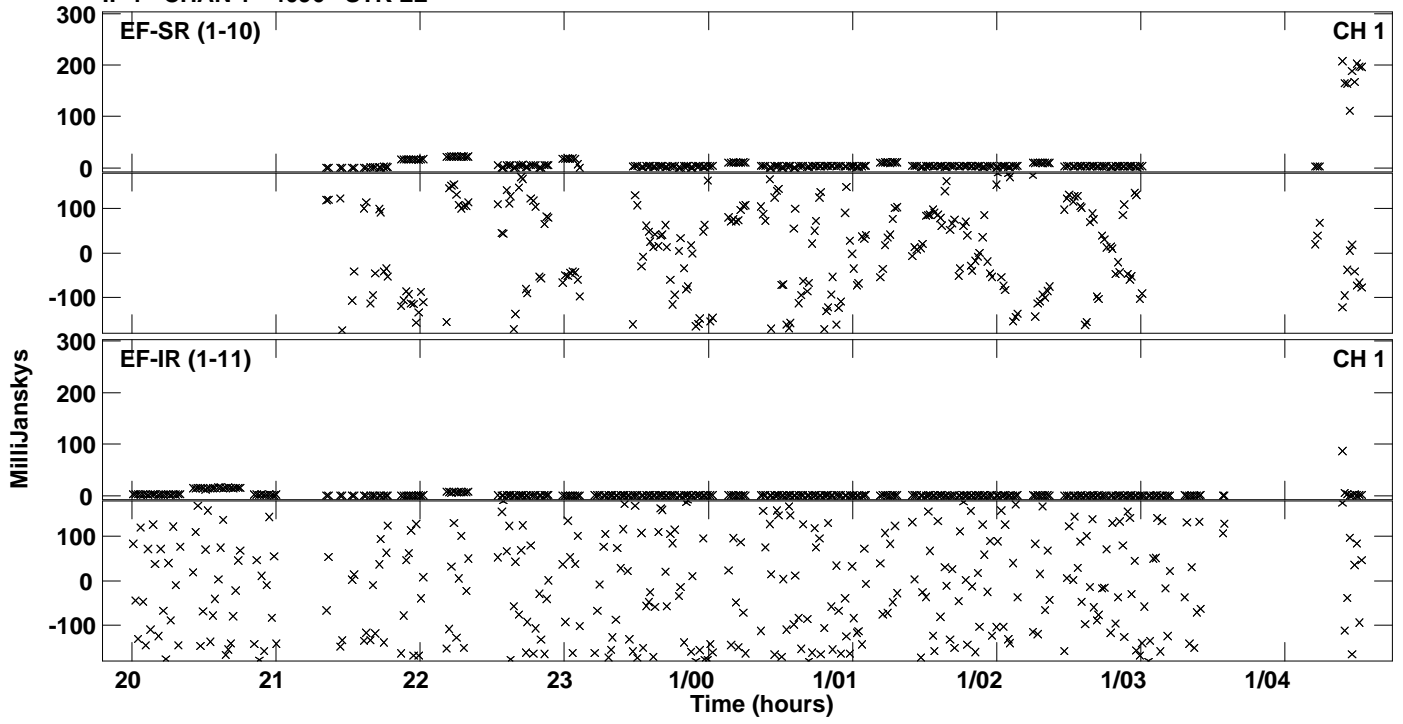

Plot file version 1 created 20-MAR-2017 12:54:58  
Amplitude andPhase vs Time for EM117F 2.UVDATA.1 Vect aver.  
IF 1 CHAN 1 - 4096 STK LL

Plot file version 2 created 20-MAR-2017 12:54:58  
Amplitude andPhase vs Time for EM117F 2.UVDATA.1 Vect aver.  
IF 1 CHAN 1 - 4096 STK LL

PLot file version 3 created 20-MAR-2017 12:54:58  
Amplitude andPhase vs Time for EM117F 2.UVDATA.1 Vect aver.  
IF 1 CHAN 1 - 4096 STK LL

Plot file version 4 created 20-MAR-2017 13:05:57  
Amplitude andPhase vs Time for EM117F 2.UVDATA.1 Vect aver.  
IF 1 CHAN 1 - 4096 STK RR

Plot file version 5 created 20-MAR-2017 13:05:57  
Amplitude andPhase vs Time for EM117F 2.UVDATA.1 Vect aver.  
IF 1 CHAN 1 - 4096 STK RR

PLot file version 6 created 20-MAR-2017 13:05:57  
Amplitude andPhase vs Time for EM117F 2.UVDATA.1 Vect aver.  
IF 1 CHAN 1 - 4096 STK RR