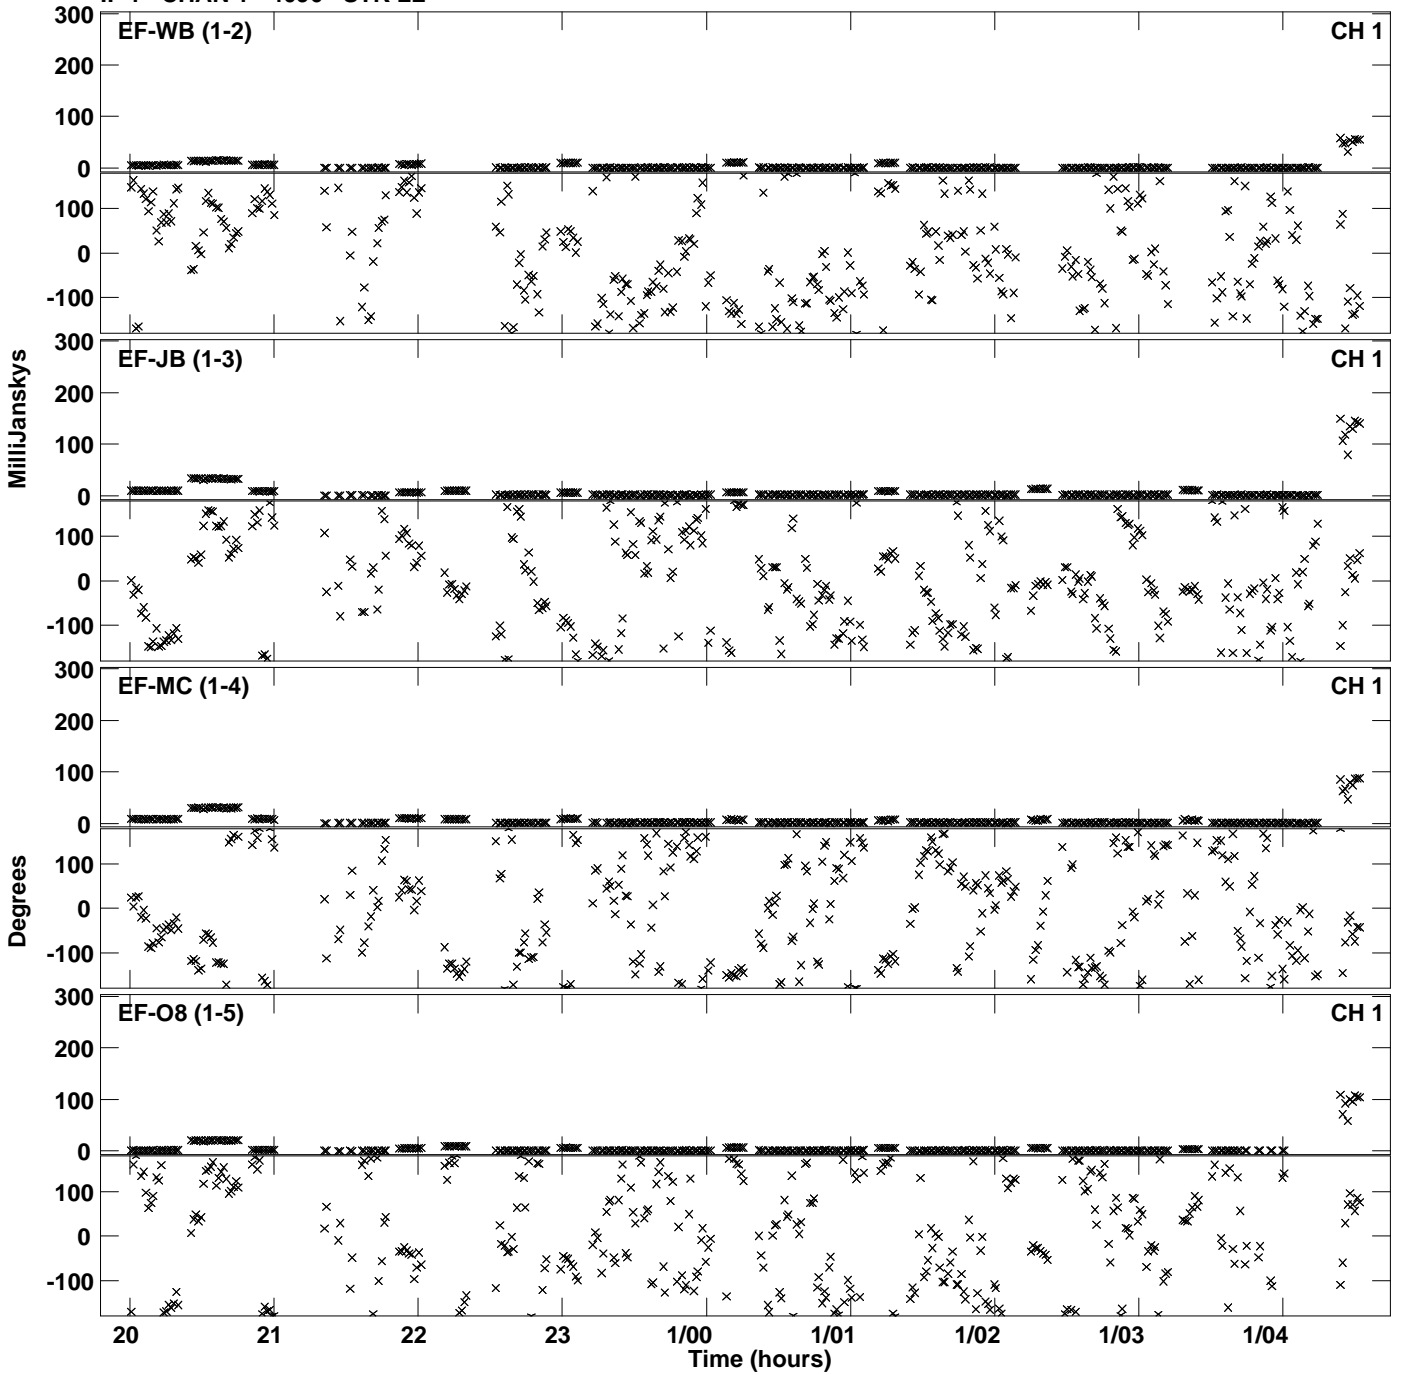

Plot file version 1 created 20-MAR-2017 12:54:58  
Amplitude andPhase vs Time for EM117F 2.UVDATA.1 Vect aver.  
IF 1 CHAN 1 - 4096 STK LL

Plot file version 2 created 20-MAR-2017 12:54:58  
Amplitude andPhase vs Time for EM117F 2.UVDATA.1 Vect aver.  
IF 1 CHAN 1 - 4096 STK LL

PLot file version 3 created 20-MAR-2017 12:54:58  
Amplitude andPhase vs Time for EM117F 2.UVDATA.1 Vect aver.  
IF 1 CHAN 1 - 4096 STK LL

Plot file version 4 created 20-MAR-2017 13:05:57  
Amplitude andPhase vs Time for EM117F 2.UVDATA.1 Vect aver.  
IF 1 CHAN 1 - 4096 STK RR

Plot file version 5 created 20-MAR-2017 13:05:57  
Amplitude andPhase vs Time for EM117F 2.UVDATA.1 Vect aver.  
IF 1 CHAN 1 - 4096 STK RR

PLot file version 6 created 20-MAR-2017 13:05:57  
Amplitude andPhase vs Time for EM117F 2.UVDATA.1 Vect aver.  
IF 1 CHAN 1 - 4096 STK RR