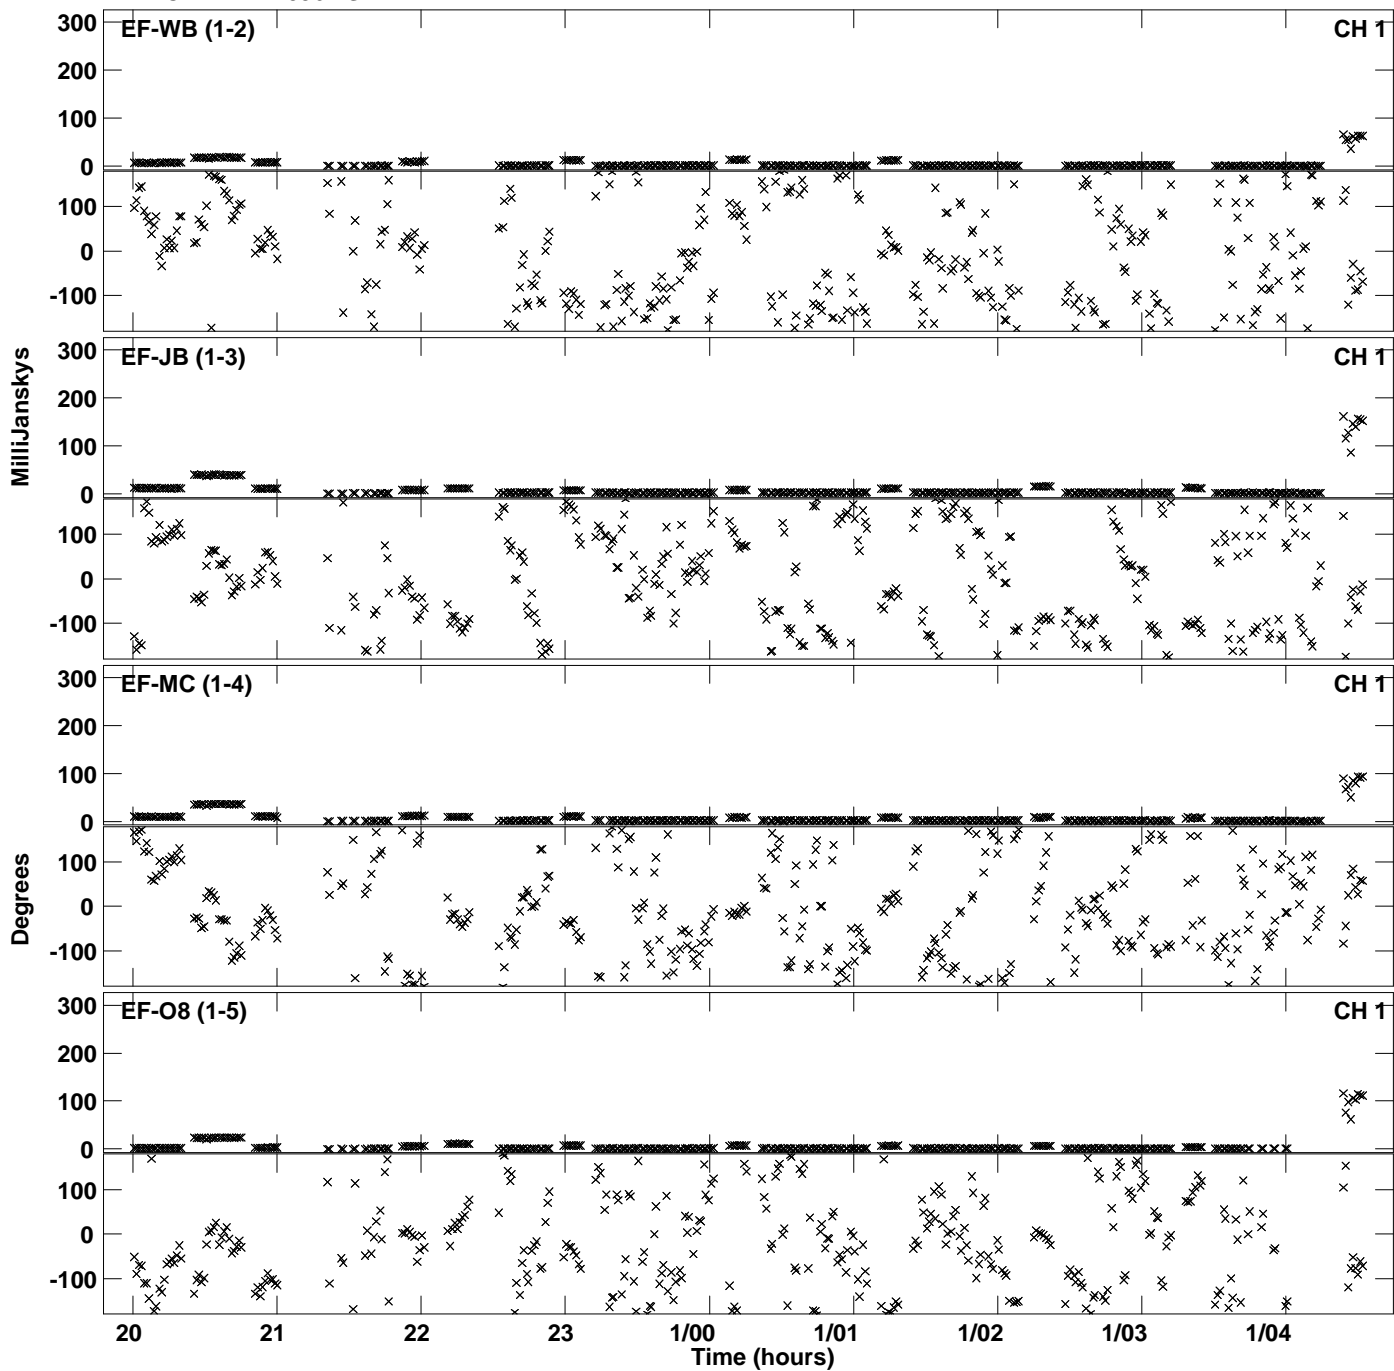

Plot file version 1 created 20-MAR-2017 12:54:58  
Amplitude andPhase vs Time for EM117F 2.UVDATA.1 Vect aver.  
IF 1 CHAN 1 - 4096 STK LL

Plot file version 2 created 20-MAR-2017 12:54:58  
Amplitude andPhase vs Time for EM117F 2.UVDATA.1 Vect aver.  
IF 1 CHAN 1 - 4096 STK LL

PLot file version 3 created 20-MAR-2017 12:54:58  
Amplitude andPhase vs Time for EM117F 2.UVDATA.1 Vect aver.  
IF 1 CHAN 1 - 4096 STK LL

Plot file version 4 created 20-MAR-2017 13:05:57  
Amplitude andPhase vs Time for EM117F 2.UVDATA.1 Vect aver.  
IF 1 CHAN 1 - 4096 STK RR

Plot file version 5 created 20-MAR-2017 13:05:57  
Amplitude andPhase vs Time for EM117F 2.UVDATA.1 Vect aver.  
IF 1 CHAN 1 - 4096 STK RR

PLot file version 6 created 20-MAR-2017 13:05:57  
Amplitude andPhase vs Time for EM117F 2.UVDATA.1 Vect aver.  
IF 1 CHAN 1 - 4096 STK RR