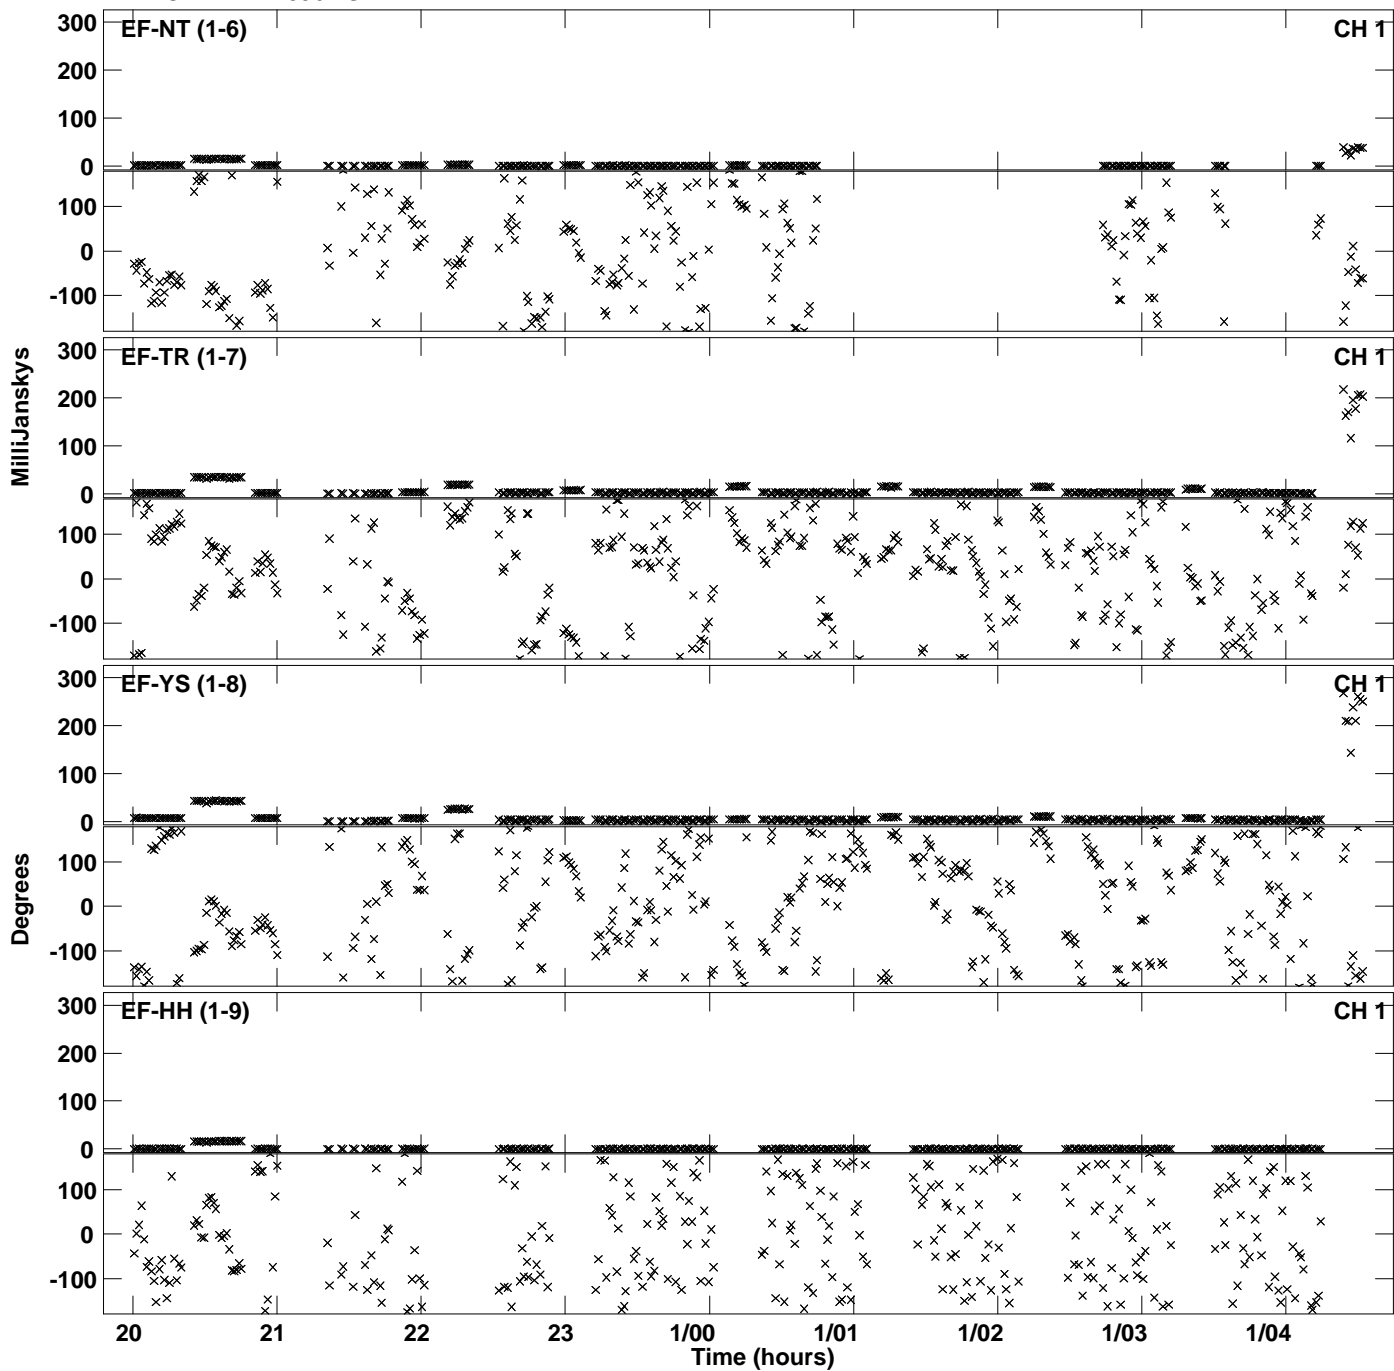

Plot file version 1 created 20-MAR-2017 12:54:58  
Amplitude andPhase vs Time for EM117F 2.UVDATA.1 Vect aver.  
IF 1 CHAN 1 - 4096 STK LL

Plot file version 2 created 20-MAR-2017 12:54:58  
Amplitude andPhase vs Time for EM117F 2.UVDATA.1 Vect aver.  
IF 1 CHAN 1 - 4096 STK LL

PLot file version 3 created 20-MAR-2017 12:54:58  
Amplitude andPhase vs Time for EM117F 2.UVDATA.1 Vect aver.  
IF 1 CHAN 1 - 4096 STK LL

Plot file version 4 created 20-MAR-2017 13:05:57  
Amplitude andPhase vs Time for EM117F 2.UVDATA.1 Vect aver.  
IF 1 CHAN 1 - 4096 STK RR

Plot file version 5 created 20-MAR-2017 13:05:57  
Amplitude andPhase vs Time for EM117F 2.UVDATA.1 Vect aver.  
IF 1 CHAN 1 - 4096 STK RR

PLot file version 6 created 20-MAR-2017 13:05:57  
Amplitude andPhase vs Time for EM117F 2.UVDATA.1 Vect aver.  
IF 1 CHAN 1 - 4096 STK RR