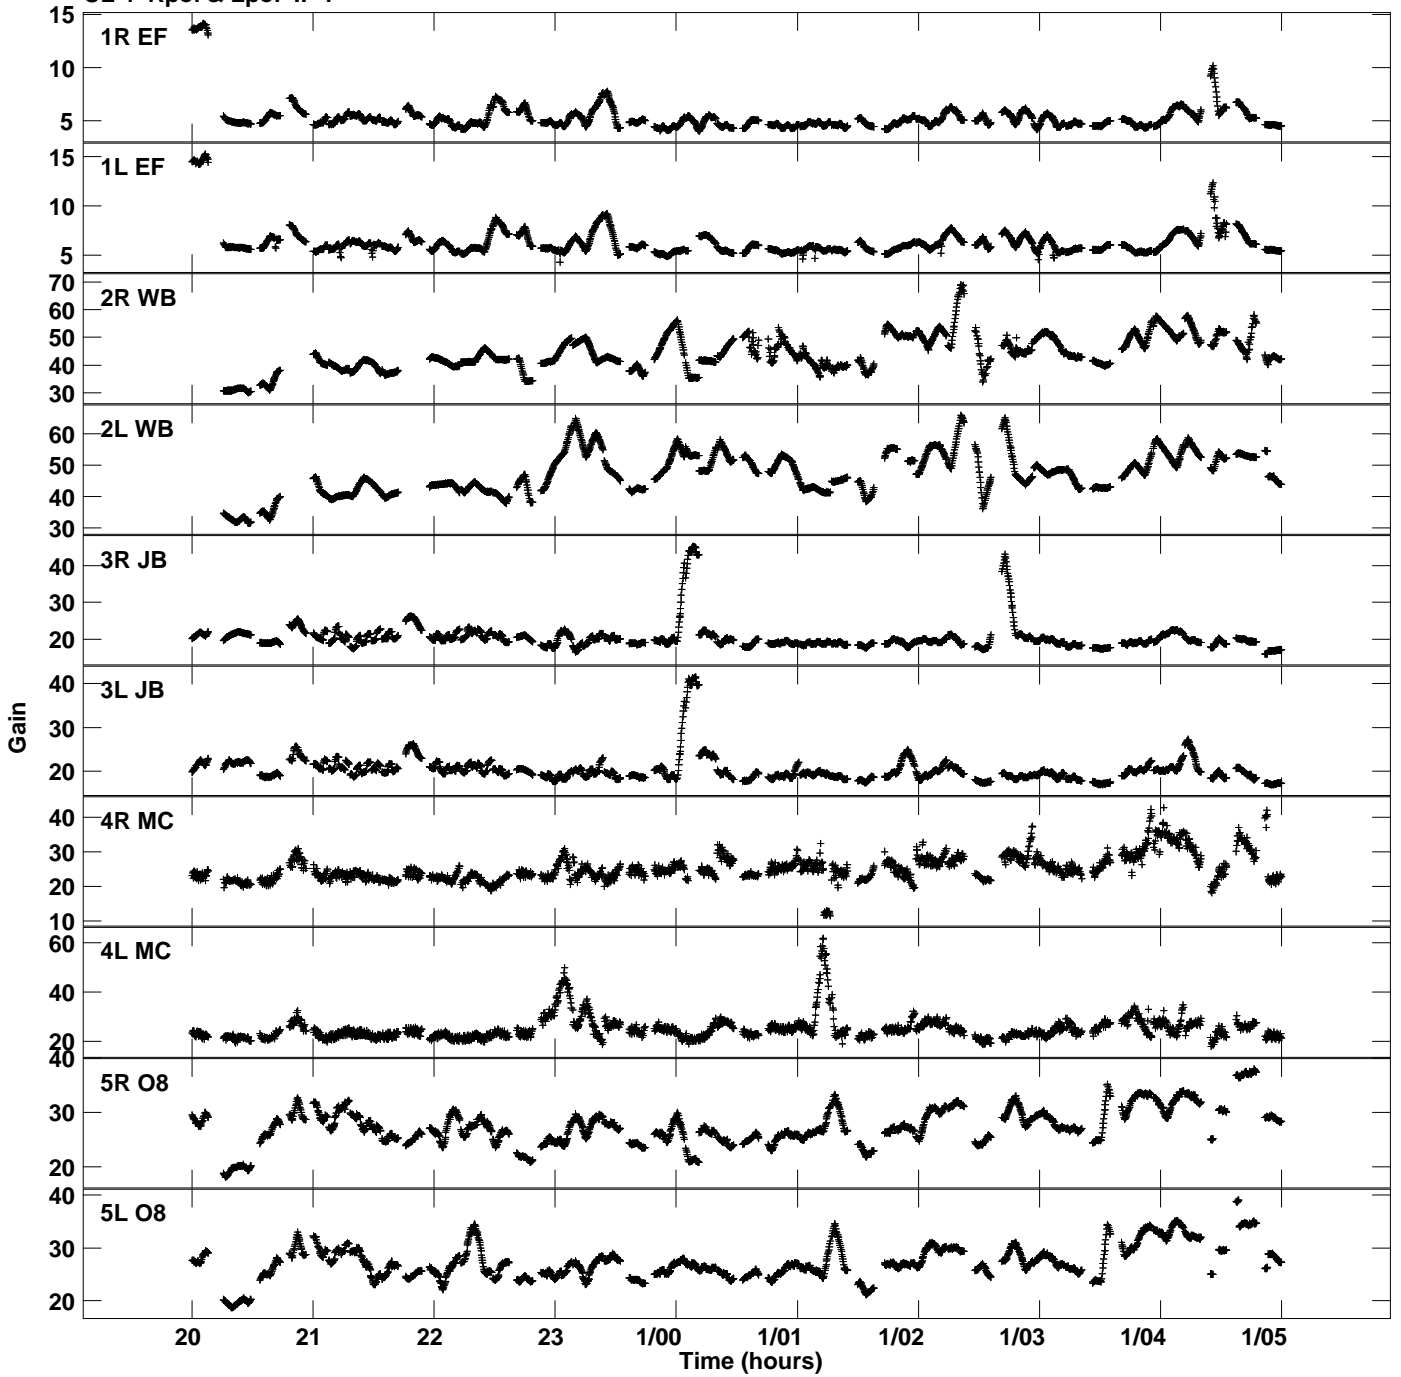

Plot file version 1 created 16-DEC-2016 04:34:59
Gain amp vs UTC time for EM117G_2.TMP.1
CL 4 Rpol & Lpol IF 1

Plot file version 2 created 16-DEC-2016 04:34:59
Gain amp vs UTC time for EM117G_2.TMP.1
CL 4 Rpol & Lpol IF 1

Plot file version 3 created 16-DEC-2016 04:34:59
Gain amp vs UTC time for EM117G_2.TMP.1
CL 4 Rpol & Lpol IF 1