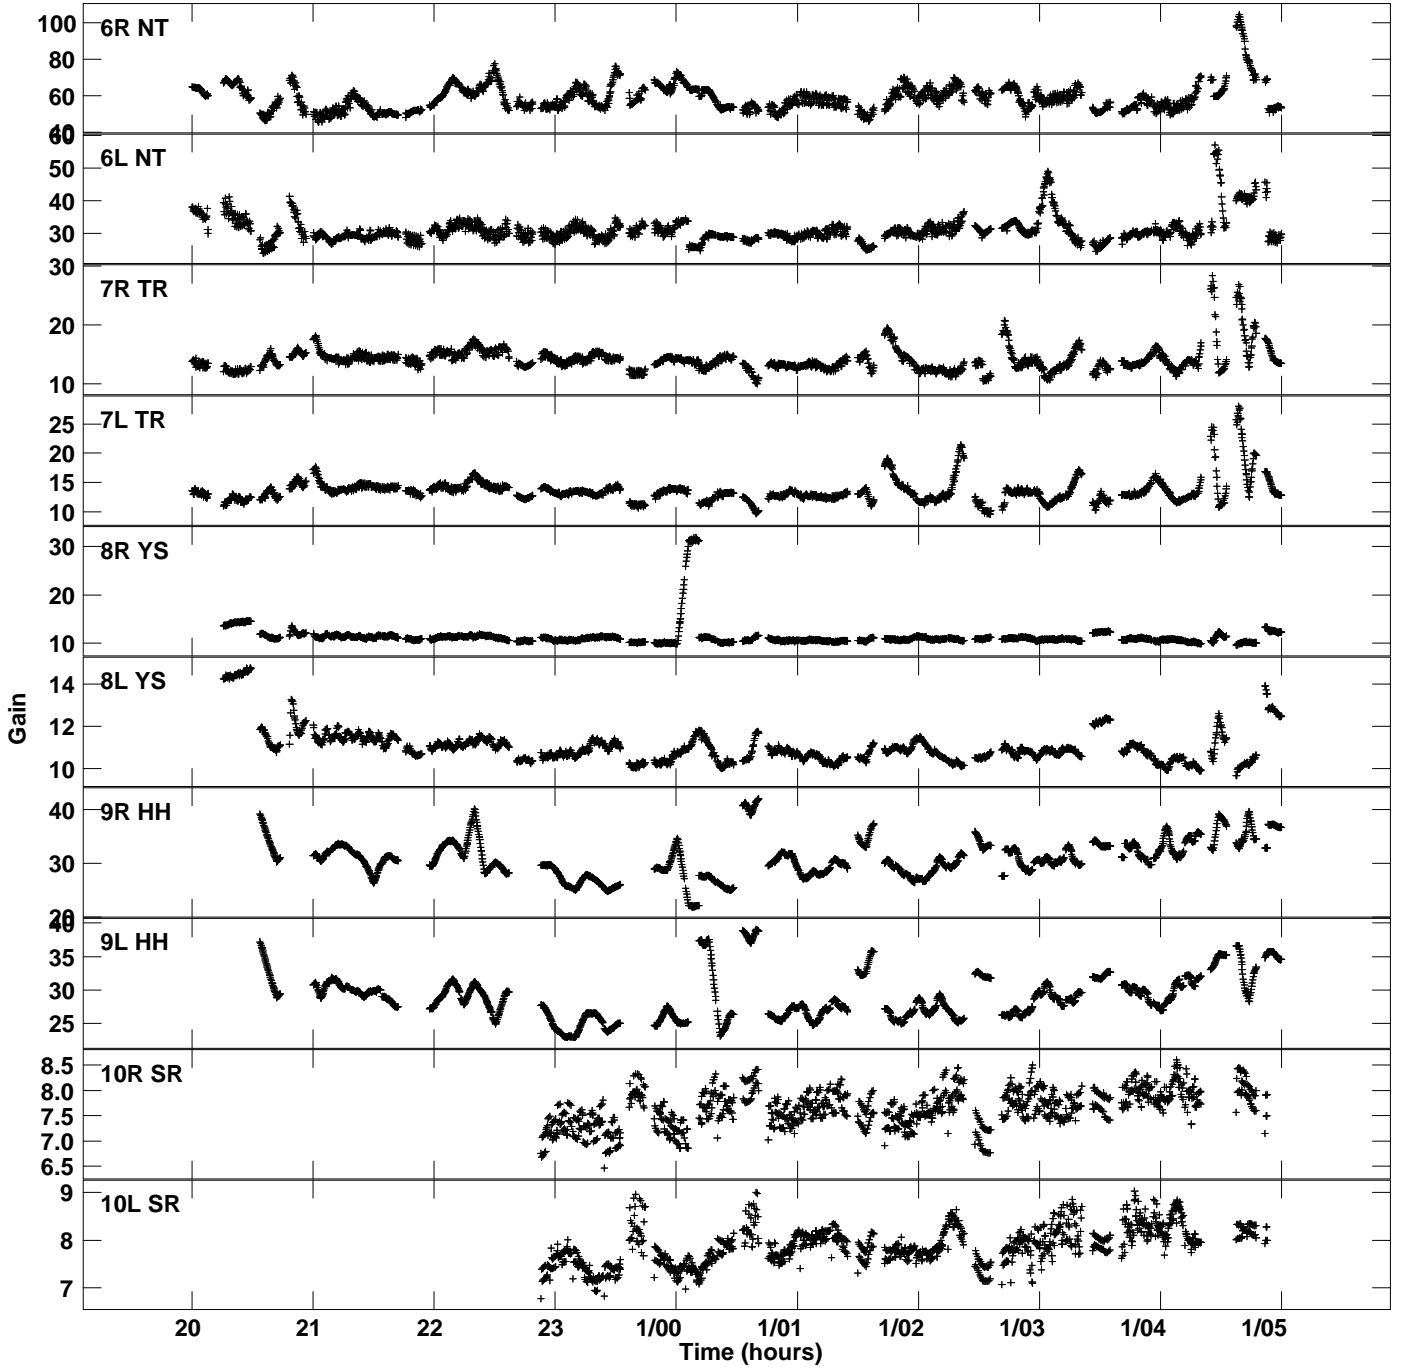

Plot file version 1 created 16-DEC-2016 04:34:59
Gain amp vs UTC time for EM117G_2.TMP.1
CL 4 Rpol & Lpol IF 1

Plot file version 2 created 16-DEC-2016 04:34:59
Gain amp vs UTC time for EM117G_2.TMP.1
CL 4 Rpol & Lpol IF 1

Plot file version 3 created 16-DEC-2016 04:34:59
Gain amp vs UTC time for EM117G_2.TMP.1
CL 4 Rpol & Lpol IF 1