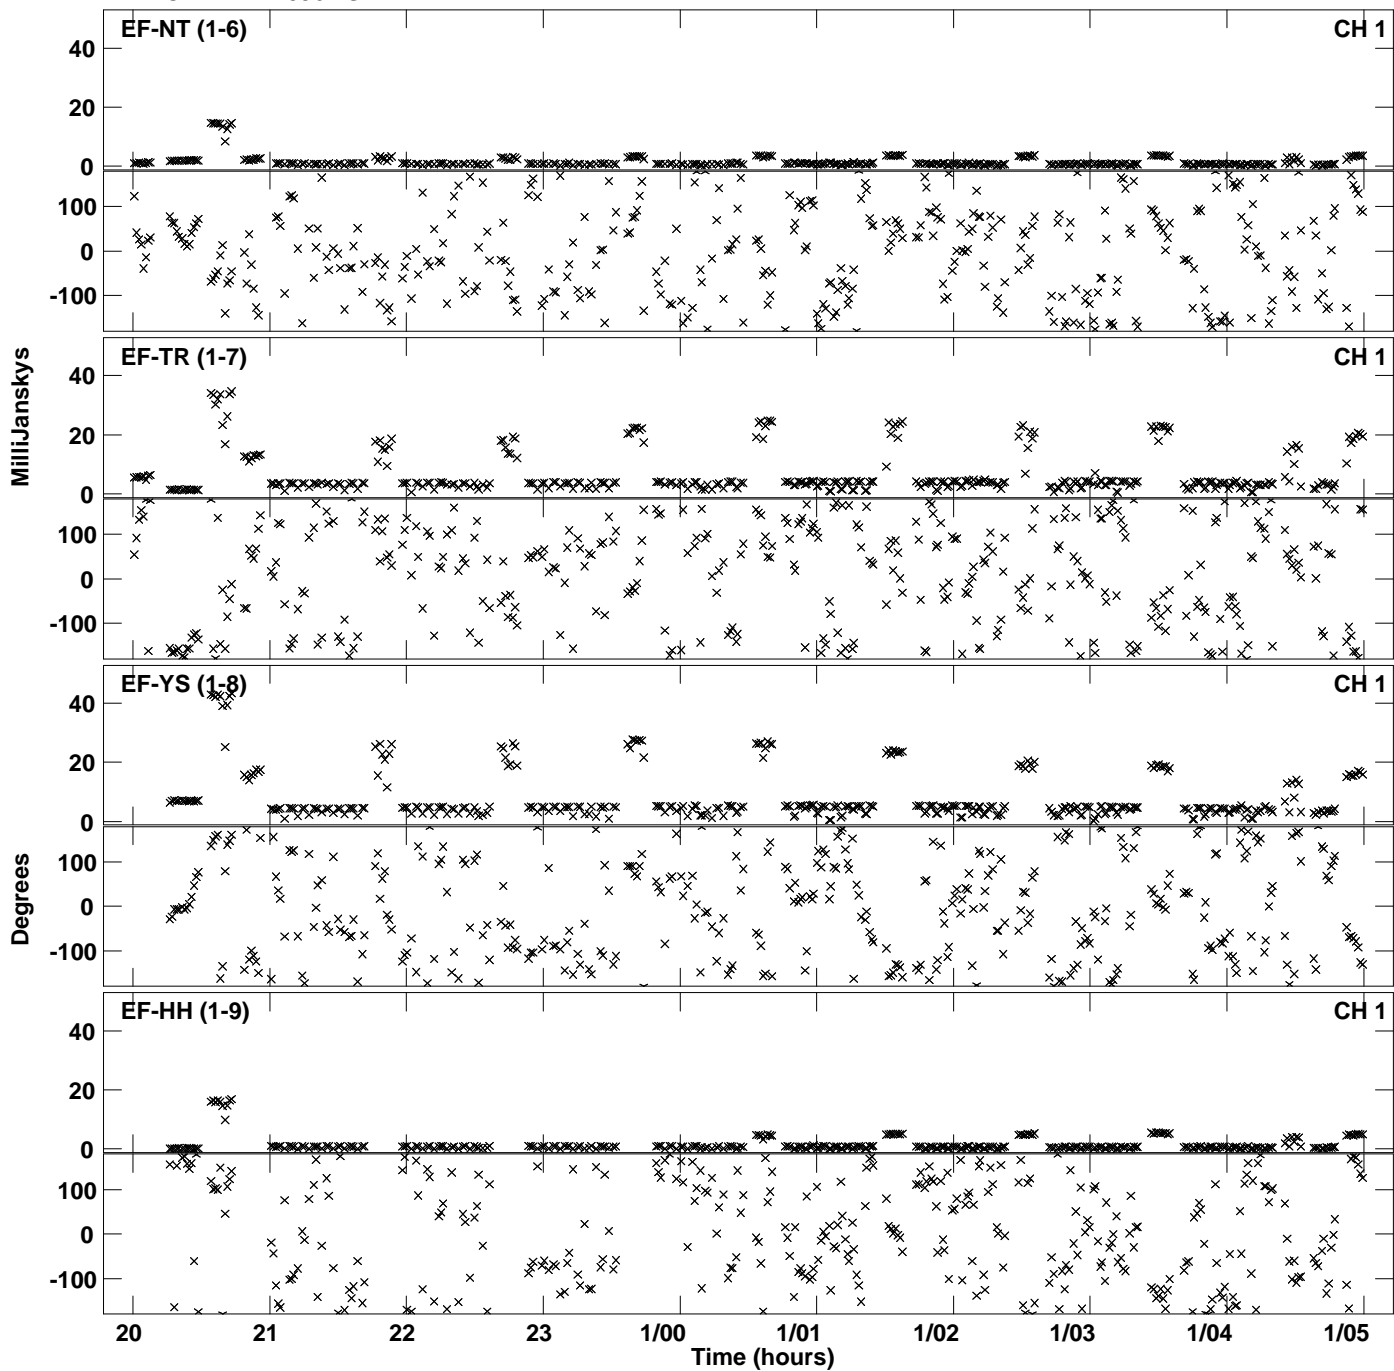

Plot file version 1 created 15-DEC-2016 18:51:45
Amplitude andPhase vs Time for EM117G 2.UVDATA.1 Vect aver.
IF 1 CHAN 1 - 4096 STK LL

Plot file version 2 created 15-DEC-2016 18:51:45
Amplitude and Phase vs Time for EM117G 2.UVDATA.1 Vect aver.
IF 1 CHAN 1 - 4096 STK LL

PLot file version 3 created 15-DEC-2016 18:51:45
Amplitude andPhase vs Time for EM117G 2.UVDATA.1 Vect aver.
IF 1 CHAN 1 - 4096 STK LL

Plot file version 4 created 15-DEC-2016 19:04:34
Amplitude and Phase vs Time for EM117G 2.UVDATA.1 Vect aver.
IF 1 CHAN 1 - 4096 STK RR

PLot file version 5 created 15-DEC-2016 19:04:34
Amplitude andPhase vs Time for EM117G 2.UVDATA.1 Vect aver.
IF 1 CHAN 1 - 4096 STK RR

PLot file version 6 created 15-DEC-2016 19:04:34
Amplitude andPhase vs Time for EM117G 2.UVDATA.1 Vect aver.
IF 1 CHAN 1 - 4096 STK RR