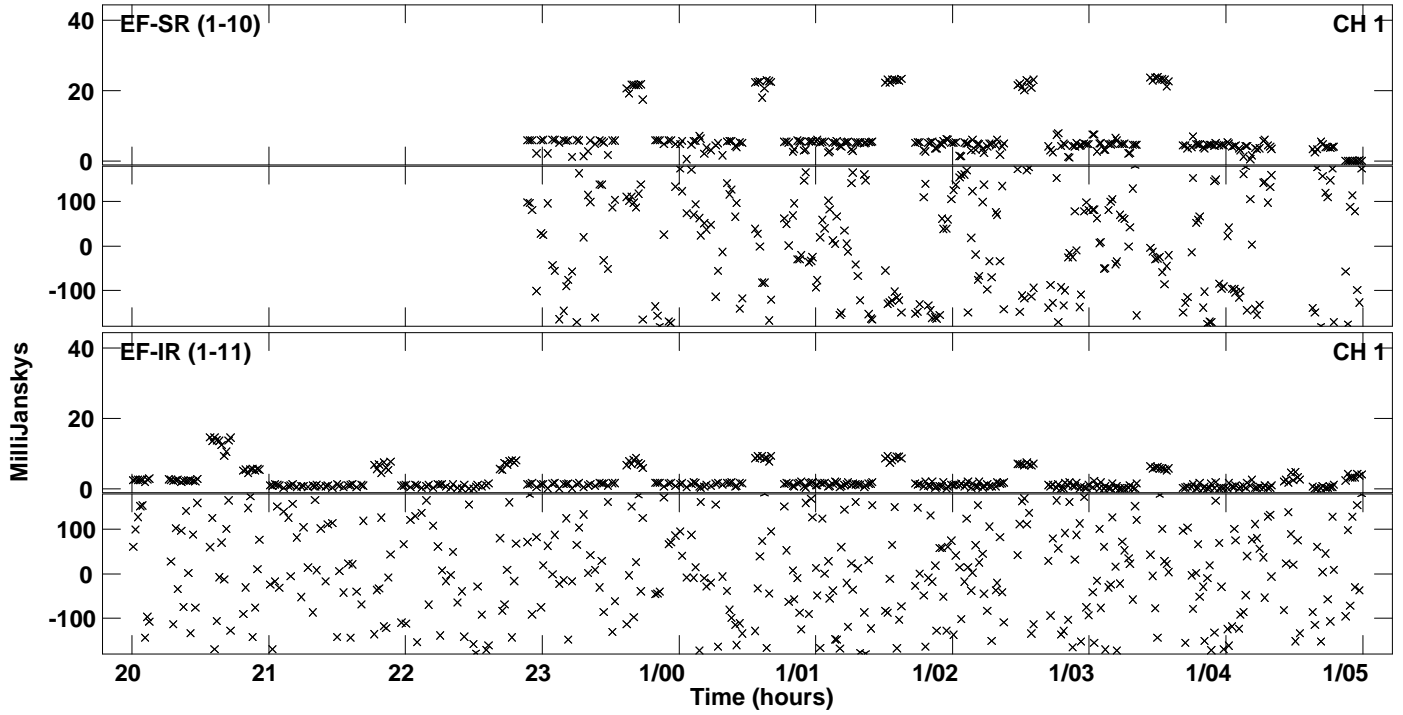

Plot file version 1 created 15-DEC-2016 18:51:45
Amplitude andPhase vs Time for EM117G 2.UVDATA.1 Vect aver.
IF 1 CHAN 1 - 4096 STK LL

Plot file version 2 created 15-DEC-2016 18:51:45
Amplitude and Phase vs Time for EM117G 2.UVDATA.1 Vect aver.
IF 1 CHAN 1 - 4096 STK LL

PLot file version 3 created 15-DEC-2016 18:51:45
Amplitude andPhase vs Time for EM117G 2.UVDATA.1 Vect aver.
IF 1 CHAN 1 - 4096 STK LL

Plot file version 4 created 15-DEC-2016 19:04:34
Amplitude and Phase vs Time for EM117G 2.UVDATA.1 Vect aver.
IF 1 CHAN 1 - 4096 STK RR

PLot file version 5 created 15-DEC-2016 19:04:34
Amplitude andPhase vs Time for EM117G 2.UVDATA.1 Vect aver.
IF 1 CHAN 1 - 4096 STK RR

PLot file version 6 created 15-DEC-2016 19:04:34
Amplitude andPhase vs Time for EM117G 2.UVDATA.1 Vect aver.
IF 1 CHAN 1 - 4096 STK RR