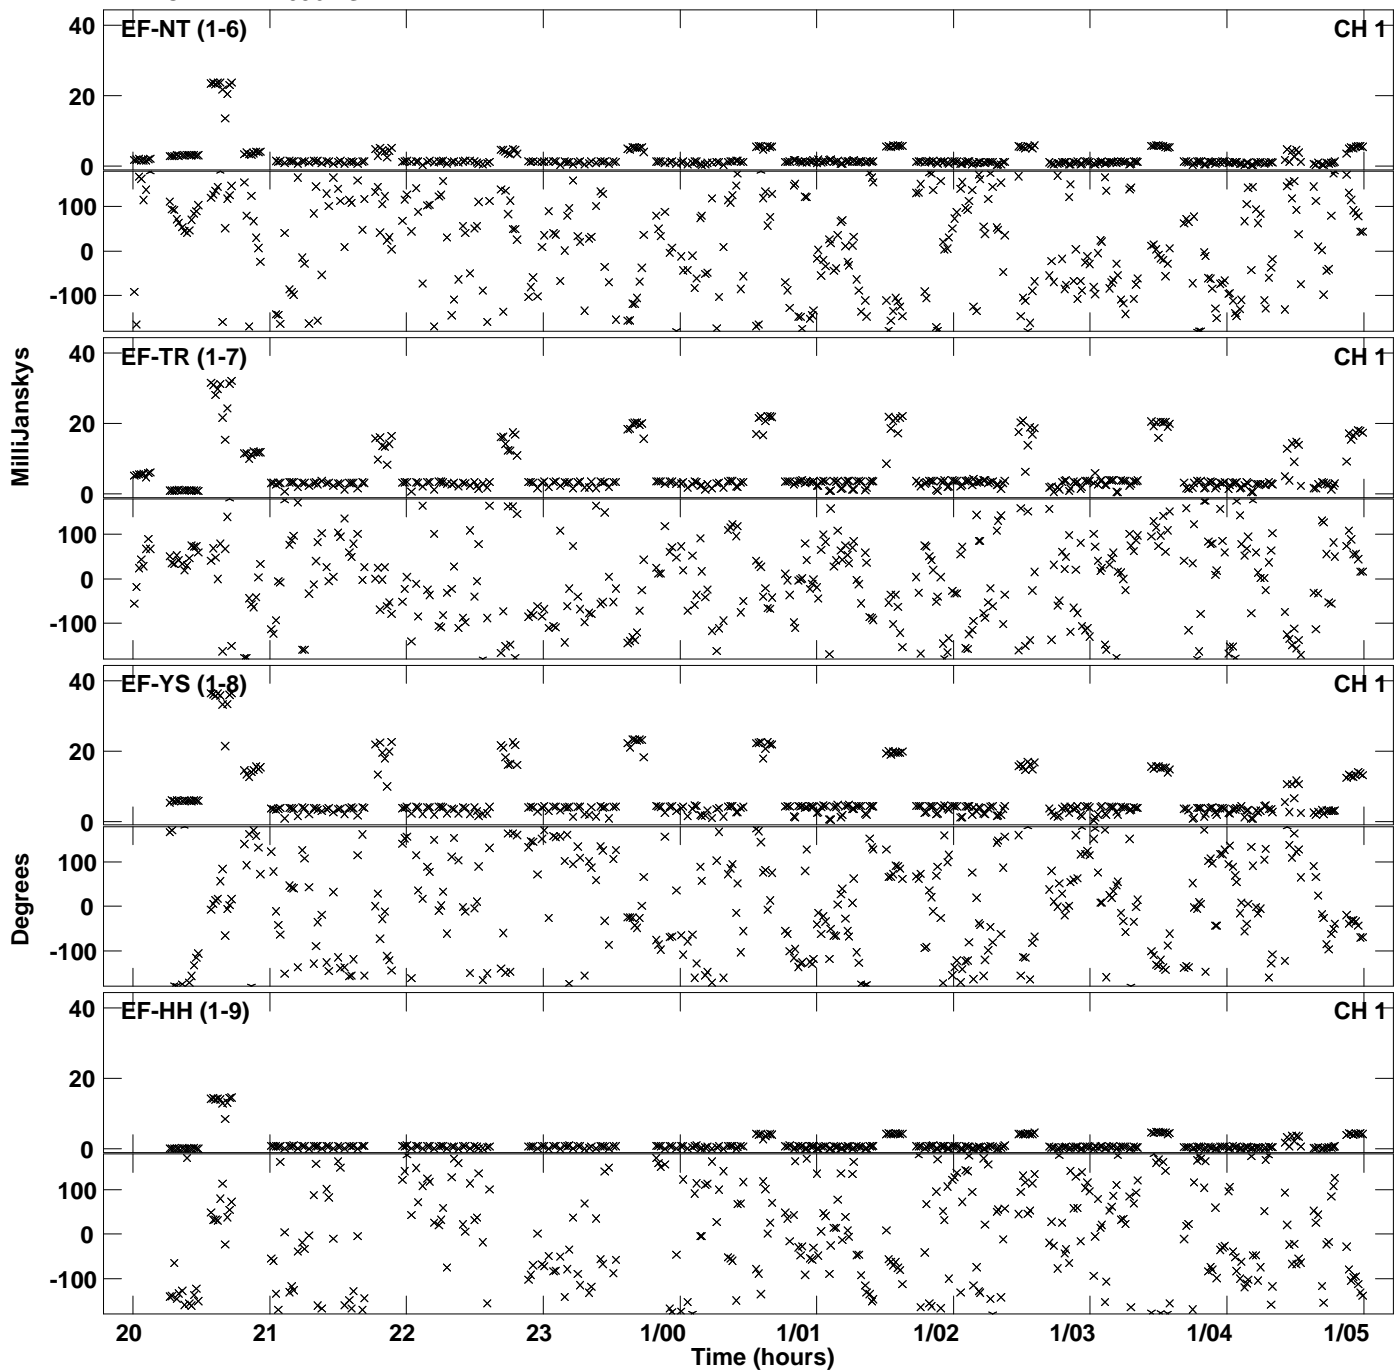

Plot file version 1 created 15-DEC-2016 18:51:45
Amplitude andPhase vs Time for EM117G 2.UVDATA.1 Vect aver.
IF 1 CHAN 1 - 4096 STK LL

Plot file version 2 created 15-DEC-2016 18:51:45
Amplitude and Phase vs Time for EM117G 2.UVDATA.1 Vect aver.
IF 1 CHAN 1 - 4096 STK LL

PLot file version 3 created 15-DEC-2016 18:51:45
Amplitude andPhase vs Time for EM117G 2.UVDATA.1 Vect aver.
IF 1 CHAN 1 - 4096 STK LL

Plot file version 4 created 15-DEC-2016 19:04:34
Amplitude and Phase vs Time for EM117G 2.UVDATA.1 Vect aver.
IF 1 CHAN 1 - 4096 STK RR

PLot file version 5 created 15-DEC-2016 19:04:34
Amplitude andPhase vs Time for EM117G 2.UVDATA.1 Vect aver.
IF 1 CHAN 1 - 4096 STK RR

PLot file version 6 created 15-DEC-2016 19:04:34
Amplitude andPhase vs Time for EM117G 2.UVDATA.1 Vect aver.
IF 1 CHAN 1 - 4096 STK RR