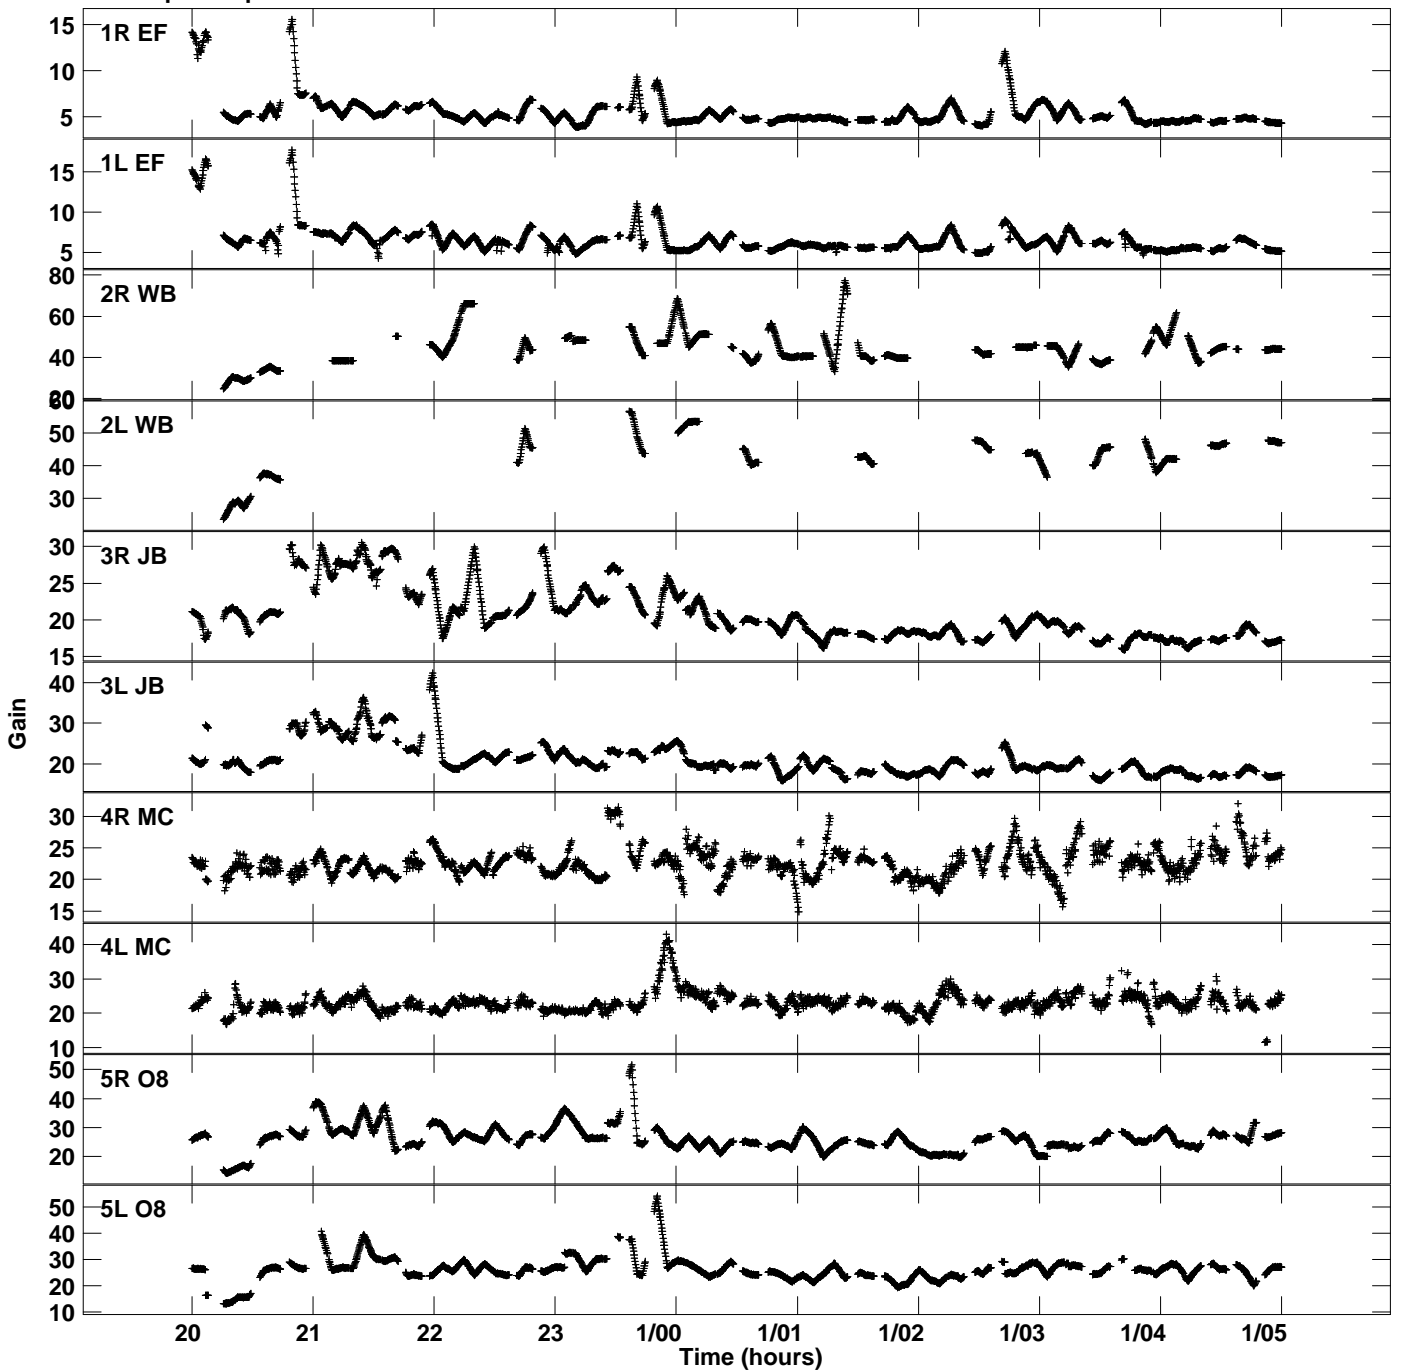

Plot file version 1 created 21-MAR-2017 16:14:03
Gain amp vs UTC time for EM117H_2.TMP.1
CL 4 Rpol & Lpol IF 1

Plot file version 2 created 21-MAR-2017 16:14:03
Gain amp vs UTC time for EM117H_2.TMP.1
CL 4 Rpol & Lpol IF 1

Plot file version 3 created 21-MAR-2017 16:14:03
Gain amp vs UTC time for EM117H_2.TMP.1
CL 4 Rpol & Lpol IF 1