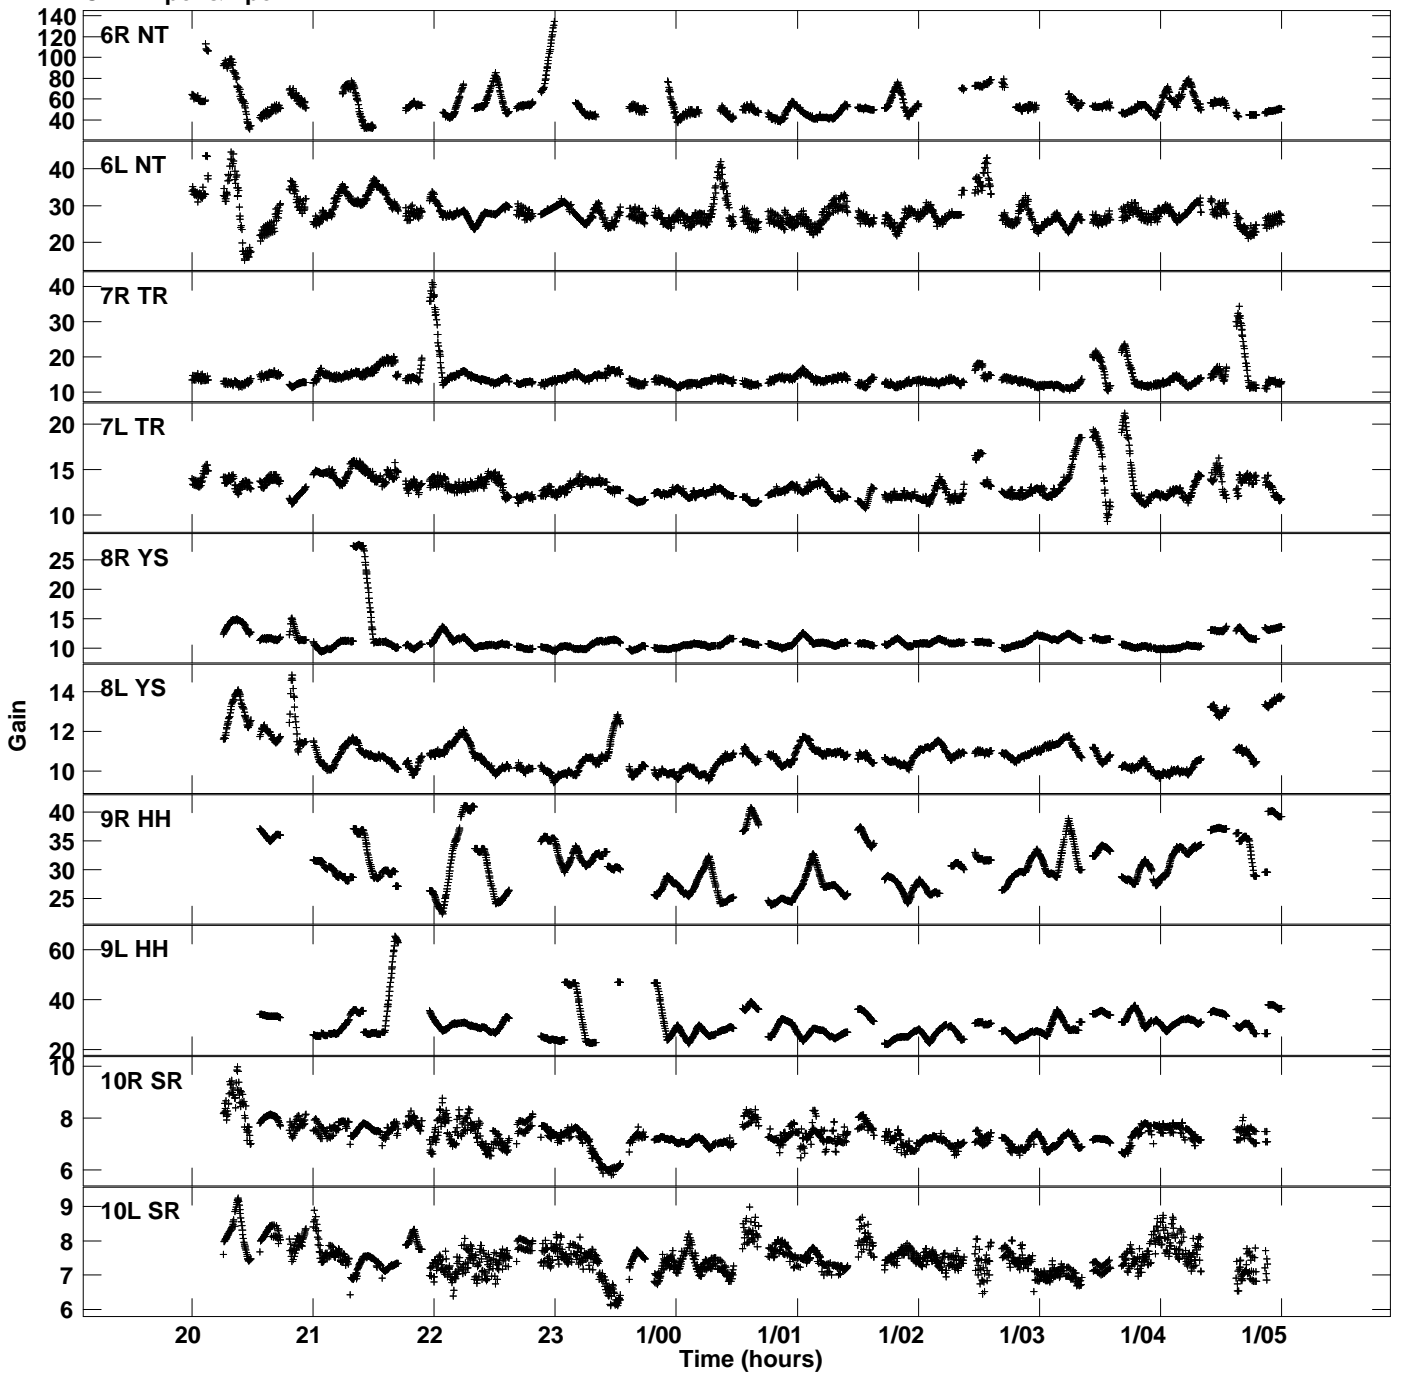

Plot file version 1 created 21-MAR-2017 16:14:03
Gain amp vs UTC time for EM117H_2.TMP.1
CL 4 Rpol & Lpol IF 1

Plot file version 2 created 21-MAR-2017 16:14:03
Gain amp vs UTC time for EM117H_2.TMP.1
CL 4 Rpol & Lpol IF 1

Plot file version 3 created 21-MAR-2017 16:14:03
Gain amp vs UTC time for EM117H_2.TMP.1
CL 4 Rpol & Lpol IF 1