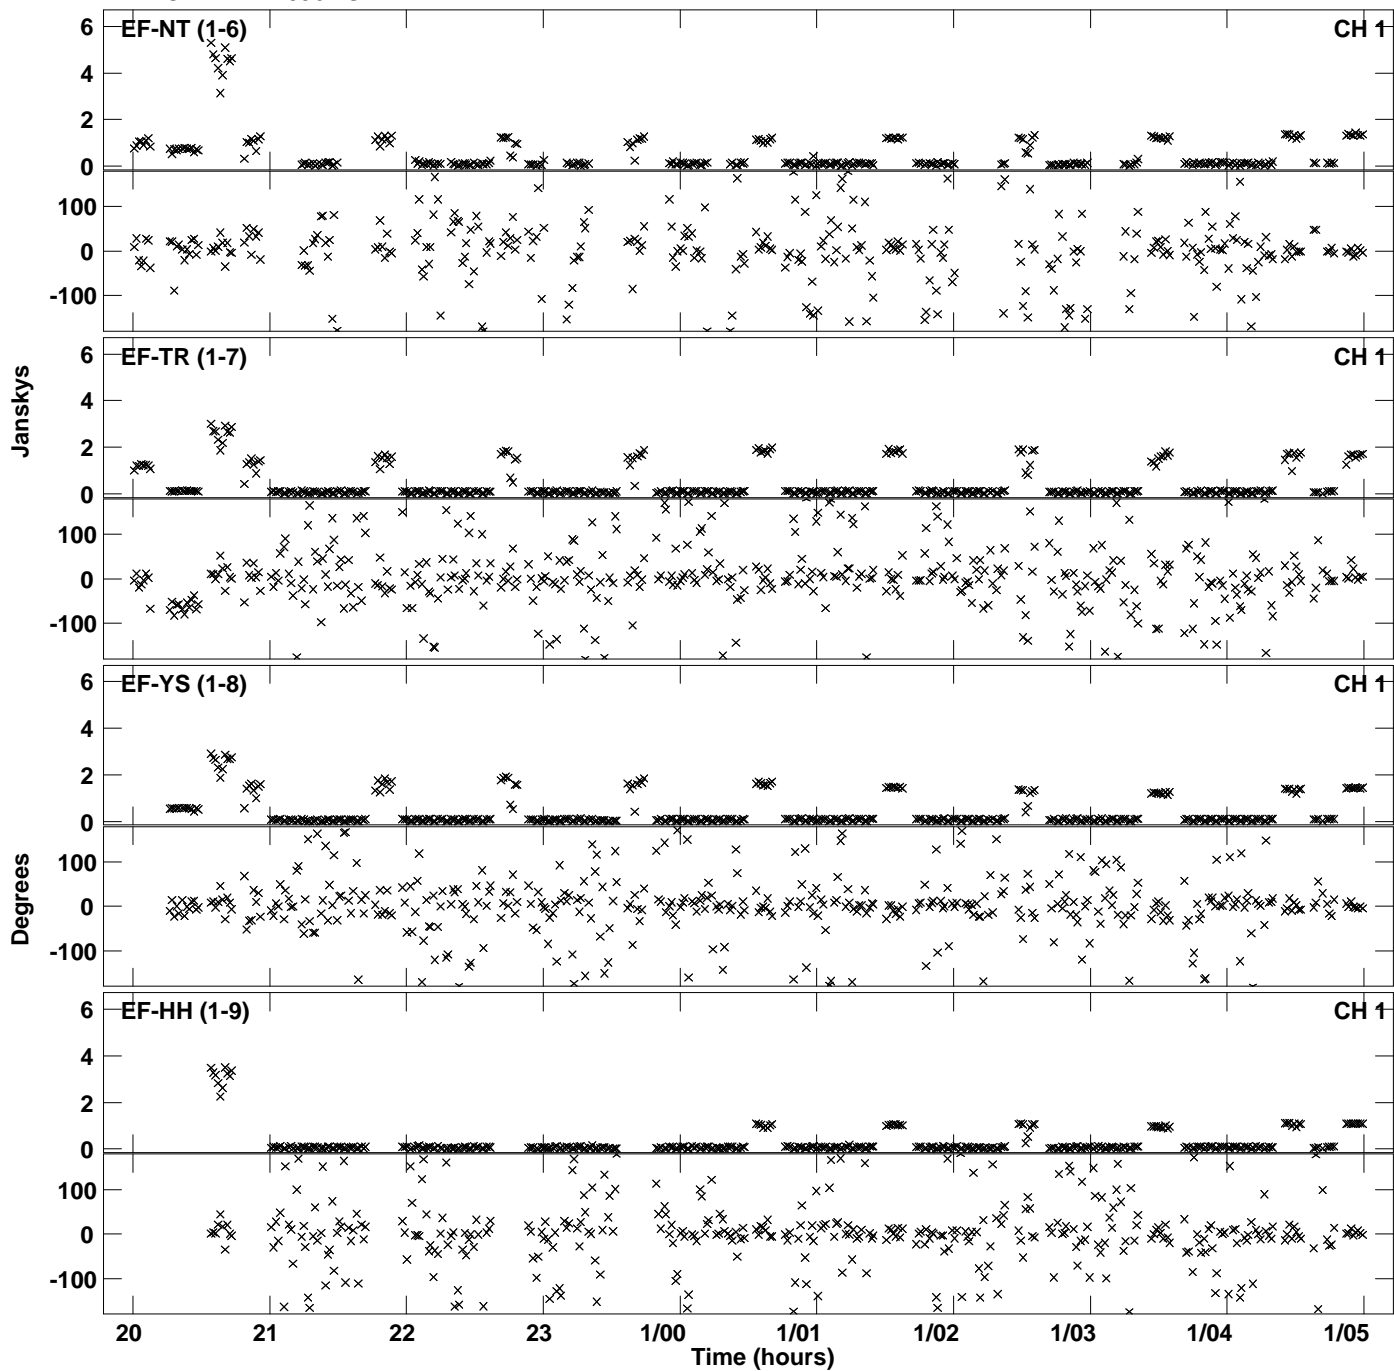

Plot file version 1 created 21-MAR-2017 15:34:31
Amplitude andPhase vs Time for EM117H 2.UVDATA.1 Vect aver. CL # 3
IF 1 CHAN 1 - 4096 STK LL

Plot file version 2 created 21-MAR-2017 15:34:31
Amplitude andPhase vs Time for EM117H 2.UVDATA.1 Vect aver. CL # 3
IF 1 CHAN 1 - 4096 STK LL

PLot file version 3 created 21-MAR-2017 15:34:31
Amplitude andPhase vs Time for EM117H 2.UVDATA.1 Vect aver. CL # 3
IF 1 CHAN 1 - 4096 STK LL

Plot file version 4 created 21-MAR-2017 15:51:51
Amplitude andPhase vs Time for EM117H 2.UVDATA.1 Vect aver. CL # 3
IF 1 CHAN 1 - 4096 STK RR

Plot file version 5 created 21-MAR-2017 15:51:51
Amplitude andPhase vs Time for EM117H 2.UVDATA.1 Vect aver. CL # 3
IF 1 CHAN 1 - 4096 STK RR

Plot file version 6 created 21-MAR-2017 15:51:51
Amplitude andPhase vs Time for EM117H 2.UVDATA.1 Vect aver. CL # 3
IF 1 CHAN 1 - 4096 STK RR