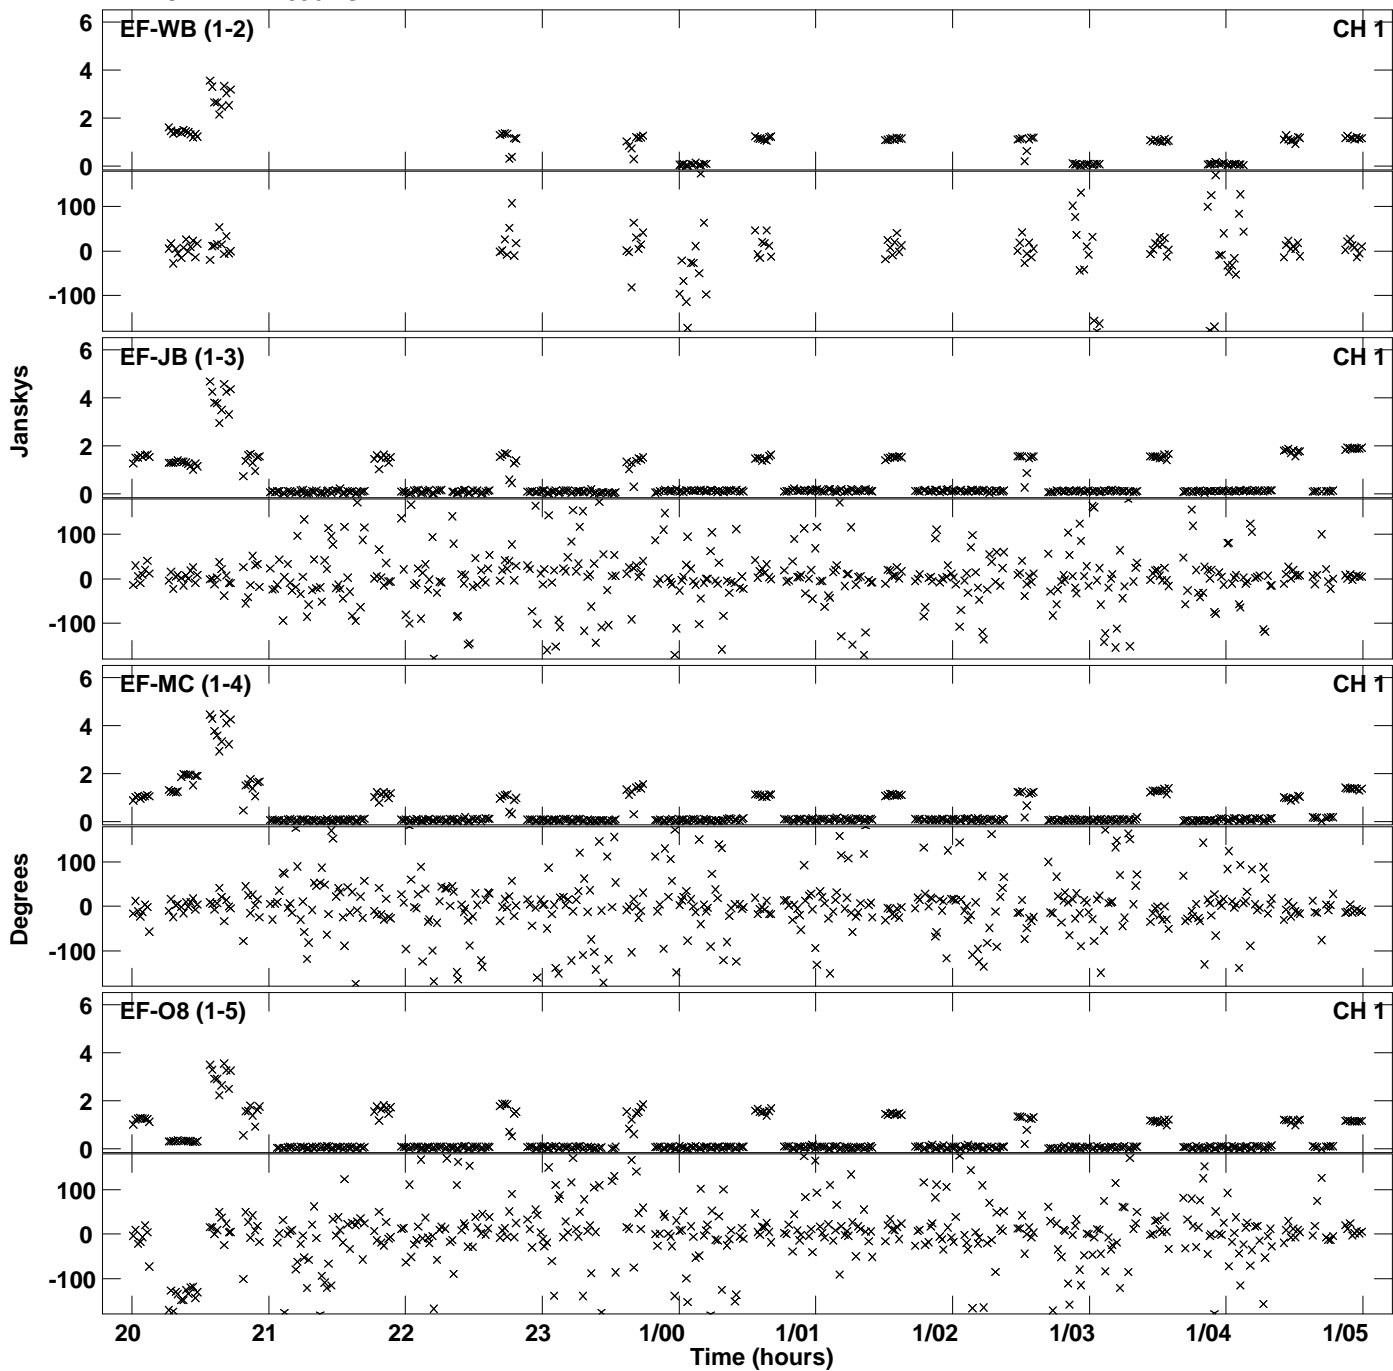

Plot file version 1 created 21-MAR-2017 15:34:31
Amplitude andPhase vs Time for EM117H 2.UVDATA.1 Vect aver. CL # 3
IF 1 CHAN 1 - 4096 STK LL

Plot file version 2 created 21-MAR-2017 15:34:31
Amplitude andPhase vs Time for EM117H 2.UVDATA.1 Vect aver. CL # 3
IF 1 CHAN 1 - 4096 STK LL

PLot file version 3 created 21-MAR-2017 15:34:31
Amplitude andPhase vs Time for EM117H 2.UVDATA.1 Vect aver. CL # 3
IF 1 CHAN 1 - 4096 STK LL

Plot file version 4 created 21-MAR-2017 15:51:51
Amplitude andPhase vs Time for EM117H 2.UVDATA.1 Vect aver. CL # 3
IF 1 CHAN 1 - 4096 STK RR

Plot file version 5 created 21-MAR-2017 15:51:51
Amplitude andPhase vs Time for EM117H 2.UVDATA.1 Vect aver. CL # 3
IF 1 CHAN 1 - 4096 STK RR

Plot file version 6 created 21-MAR-2017 15:51:51
Amplitude andPhase vs Time for EM117H 2.UVDATA.1 Vect aver. CL # 3
IF 1 CHAN 1 - 4096 STK RR