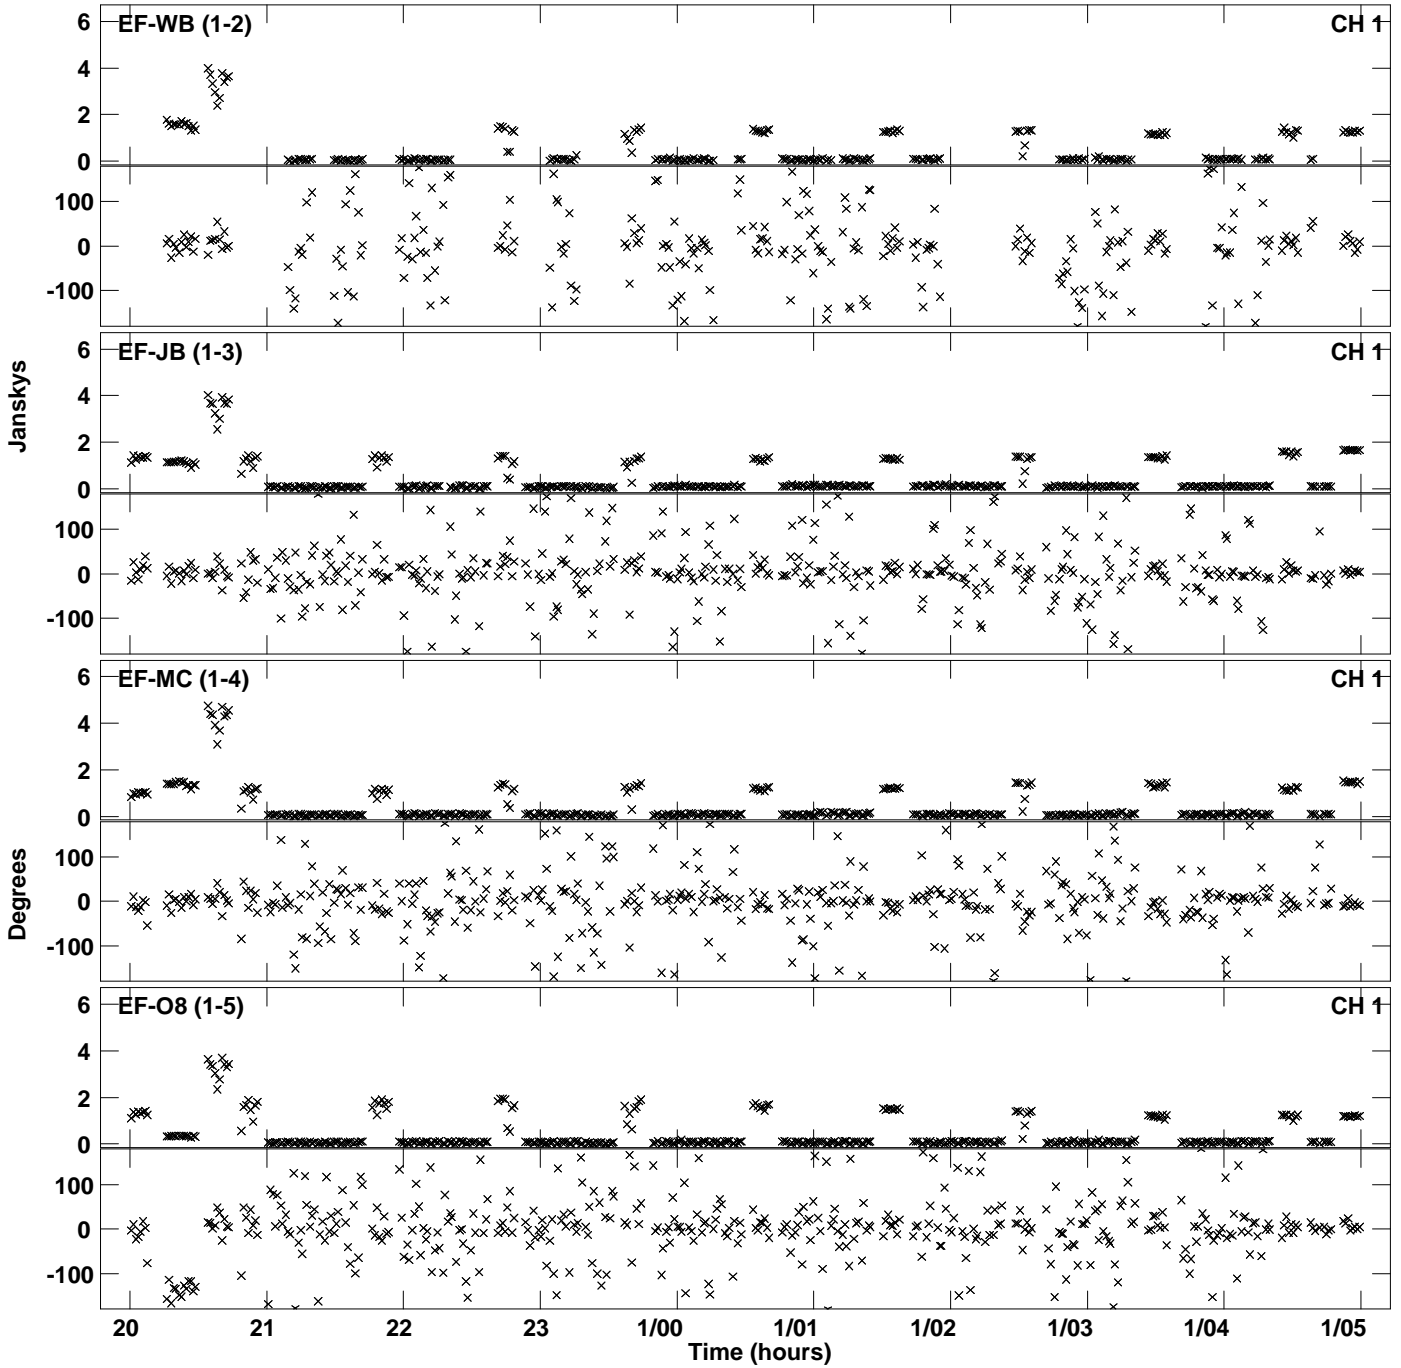

Plot file version 1 created 21-MAR-2017 15:34:31
Amplitude andPhase vs Time for EM117H 2.UVDATA.1 Vect aver. CL # 3
IF 1 CHAN 1 - 4096 STK LL

Plot file version 2 created 21-MAR-2017 15:34:31
Amplitude andPhase vs Time for EM117H 2.UVDATA.1 Vect aver. CL # 3
IF 1 CHAN 1 - 4096 STK LL

PLot file version 3 created 21-MAR-2017 15:34:31
Amplitude andPhase vs Time for EM117H 2.UVDATA.1 Vect aver. CL # 3
IF 1 CHAN 1 - 4096 STK LL

Plot file version 4 created 21-MAR-2017 15:51:51
Amplitude andPhase vs Time for EM117H 2.UVDATA.1 Vect aver. CL # 3
IF 1 CHAN 1 - 4096 STK RR

Plot file version 5 created 21-MAR-2017 15:51:51
Amplitude andPhase vs Time for EM117H 2.UVDATA.1 Vect aver. CL # 3
IF 1 CHAN 1 - 4096 STK RR

Plot file version 6 created 21-MAR-2017 15:51:51
Amplitude andPhase vs Time for EM117H 2.UVDATA.1 Vect aver. CL # 3
IF 1 CHAN 1 - 4096 STK RR