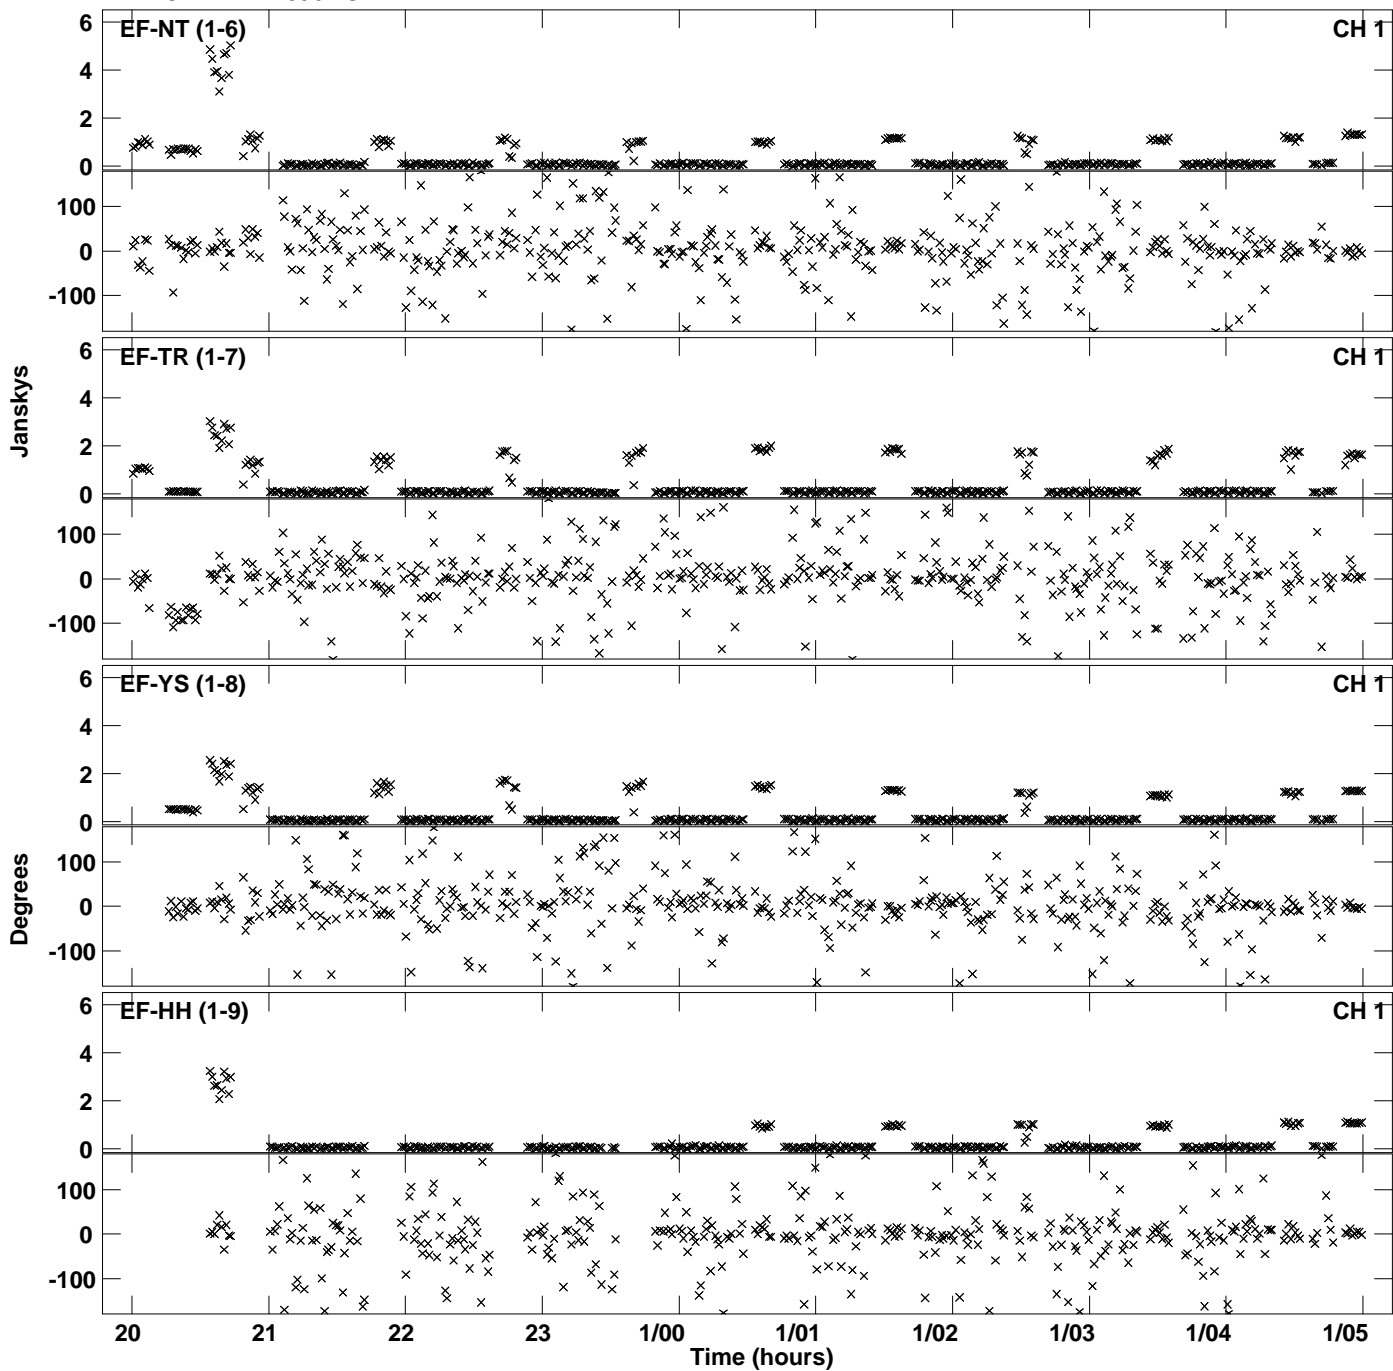

Plot file version 1 created 21-MAR-2017 15:34:31
Amplitude andPhase vs Time for EM117H 2.UVDATA.1 Vect aver. CL # 3
IF 1 CHAN 1 - 4096 STK LL

Plot file version 2 created 21-MAR-2017 15:34:31
Amplitude andPhase vs Time for EM117H 2.UVDATA.1 Vect aver. CL # 3
IF 1 CHAN 1 - 4096 STK LL

PLot file version 3 created 21-MAR-2017 15:34:31
Amplitude andPhase vs Time for EM117H 2.UVDATA.1 Vect aver. CL # 3
IF 1 CHAN 1 - 4096 STK LL

Plot file version 4 created 21-MAR-2017 15:51:51
Amplitude andPhase vs Time for EM117H 2.UVDATA.1 Vect aver. CL # 3
IF 1 CHAN 1 - 4096 STK RR

Plot file version 5 created 21-MAR-2017 15:51:51
Amplitude andPhase vs Time for EM117H 2.UVDATA.1 Vect aver. CL # 3
IF 1 CHAN 1 - 4096 STK RR

Plot file version 6 created 21-MAR-2017 15:51:51
Amplitude andPhase vs Time for EM117H 2.UVDATA.1 Vect aver. CL # 3
IF 1 CHAN 1 - 4096 STK RR